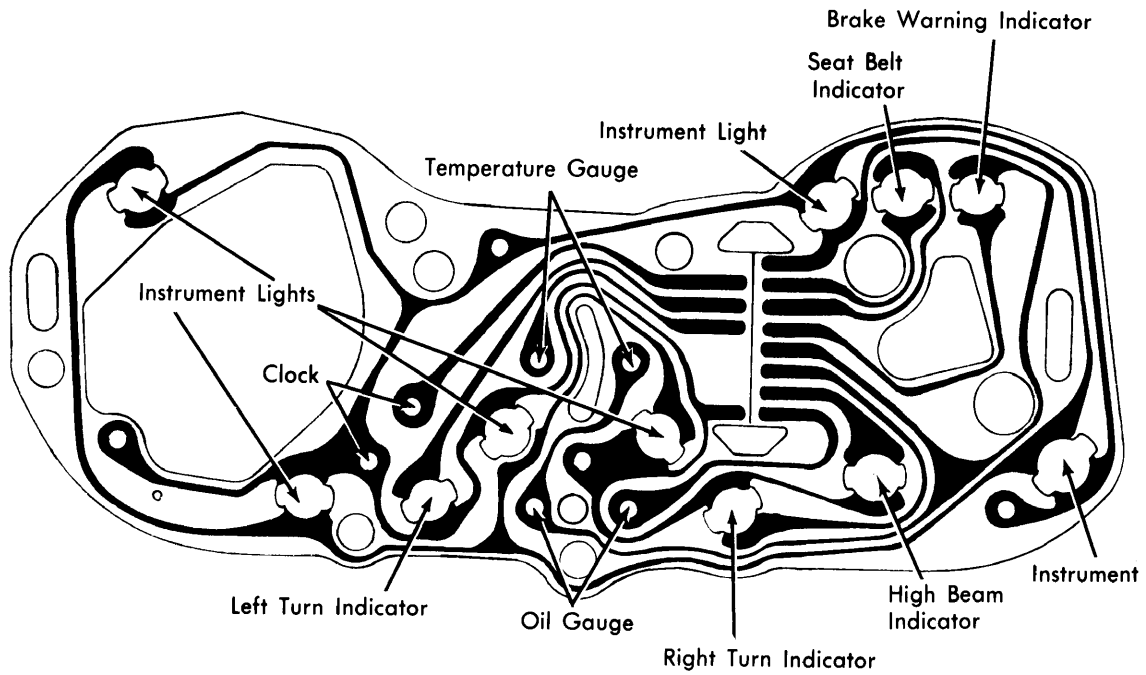

OLDSMOBILE (Cont.)

Toronado Instrument Cluster

PONTIAC

Sunbird Instrument Cluster with Indicator Lights

PONTIAC (Cont.)

Sunbird Instrument Cluster with Gauges

Firebird Instrument Cluster with Indicator Lights

PONTIAC (Cont.)

Firebird Instrument Cluster with Gauges

NOTE — Only some of the sockets will be used on any one model. And when a gauge is used, the indicator light will not be used.

Phoenix Instrument Cluster with or without Gauges