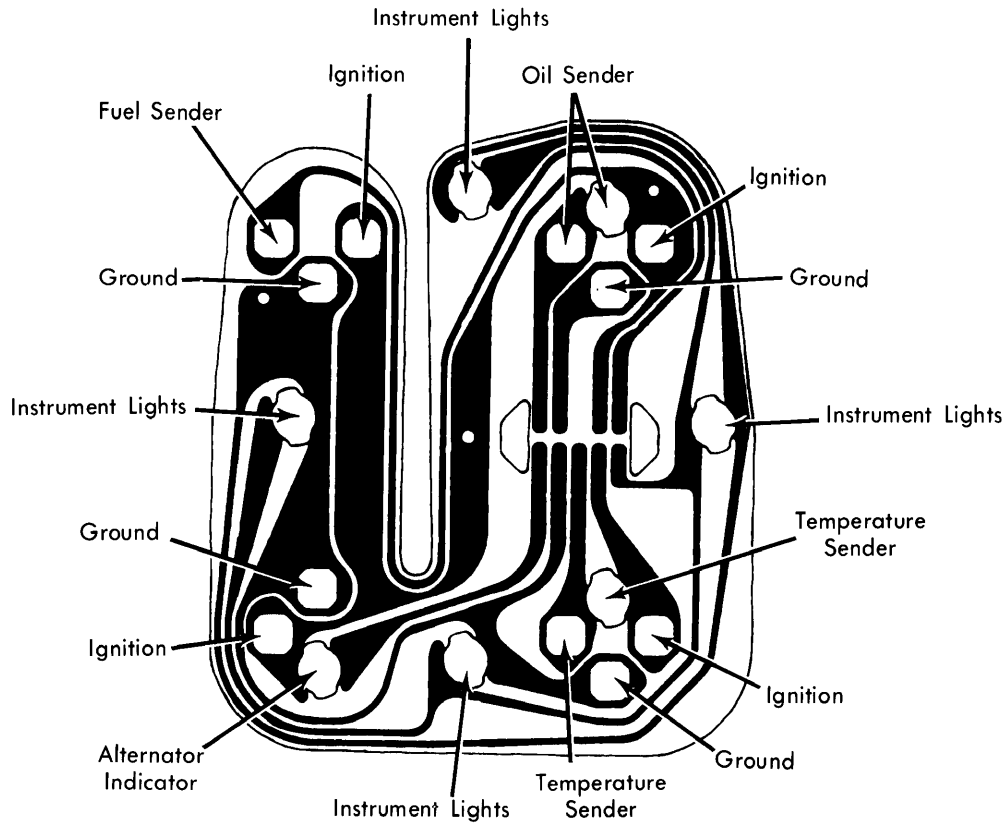

LeMans & Grand Prix Auxiliary Instrument Cluster