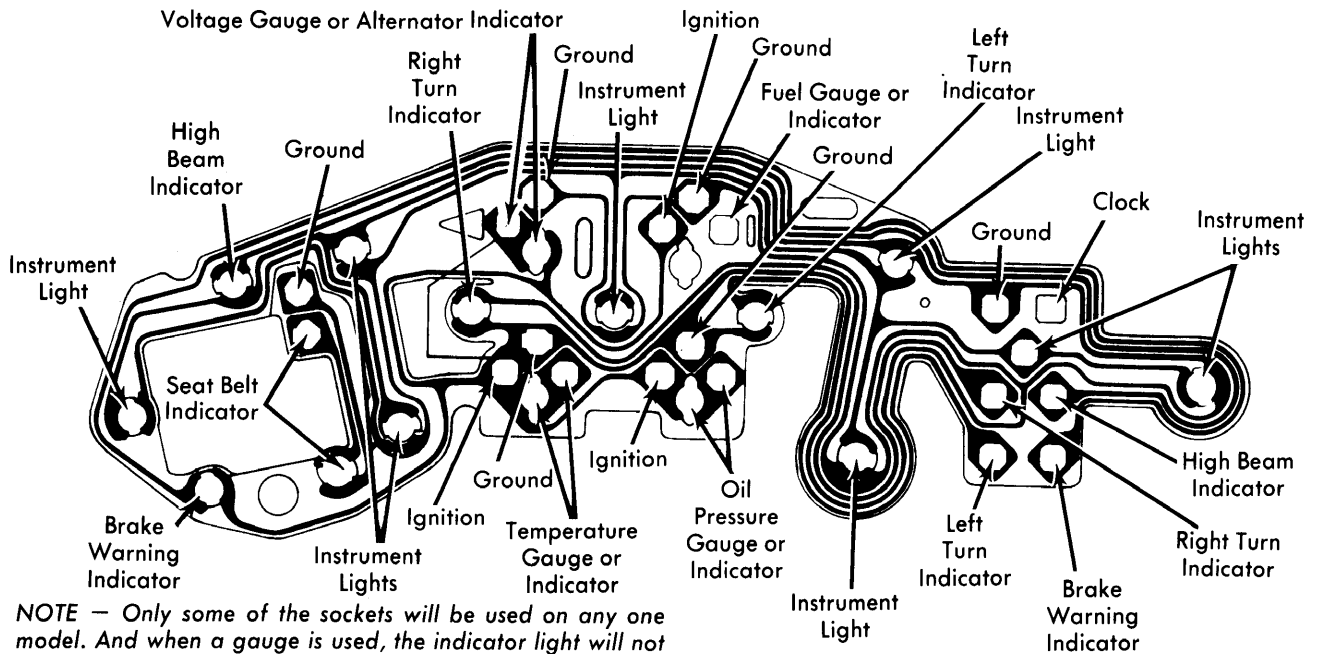

PONTIAC (Cont.)

Firebird Instrument Cluster with Gauges

NOTE — Only some of the sockets will be used on any one model. And when a gauge is used, the indicator light will not be used.

Phoenix Instrument Cluster with or without Gauges