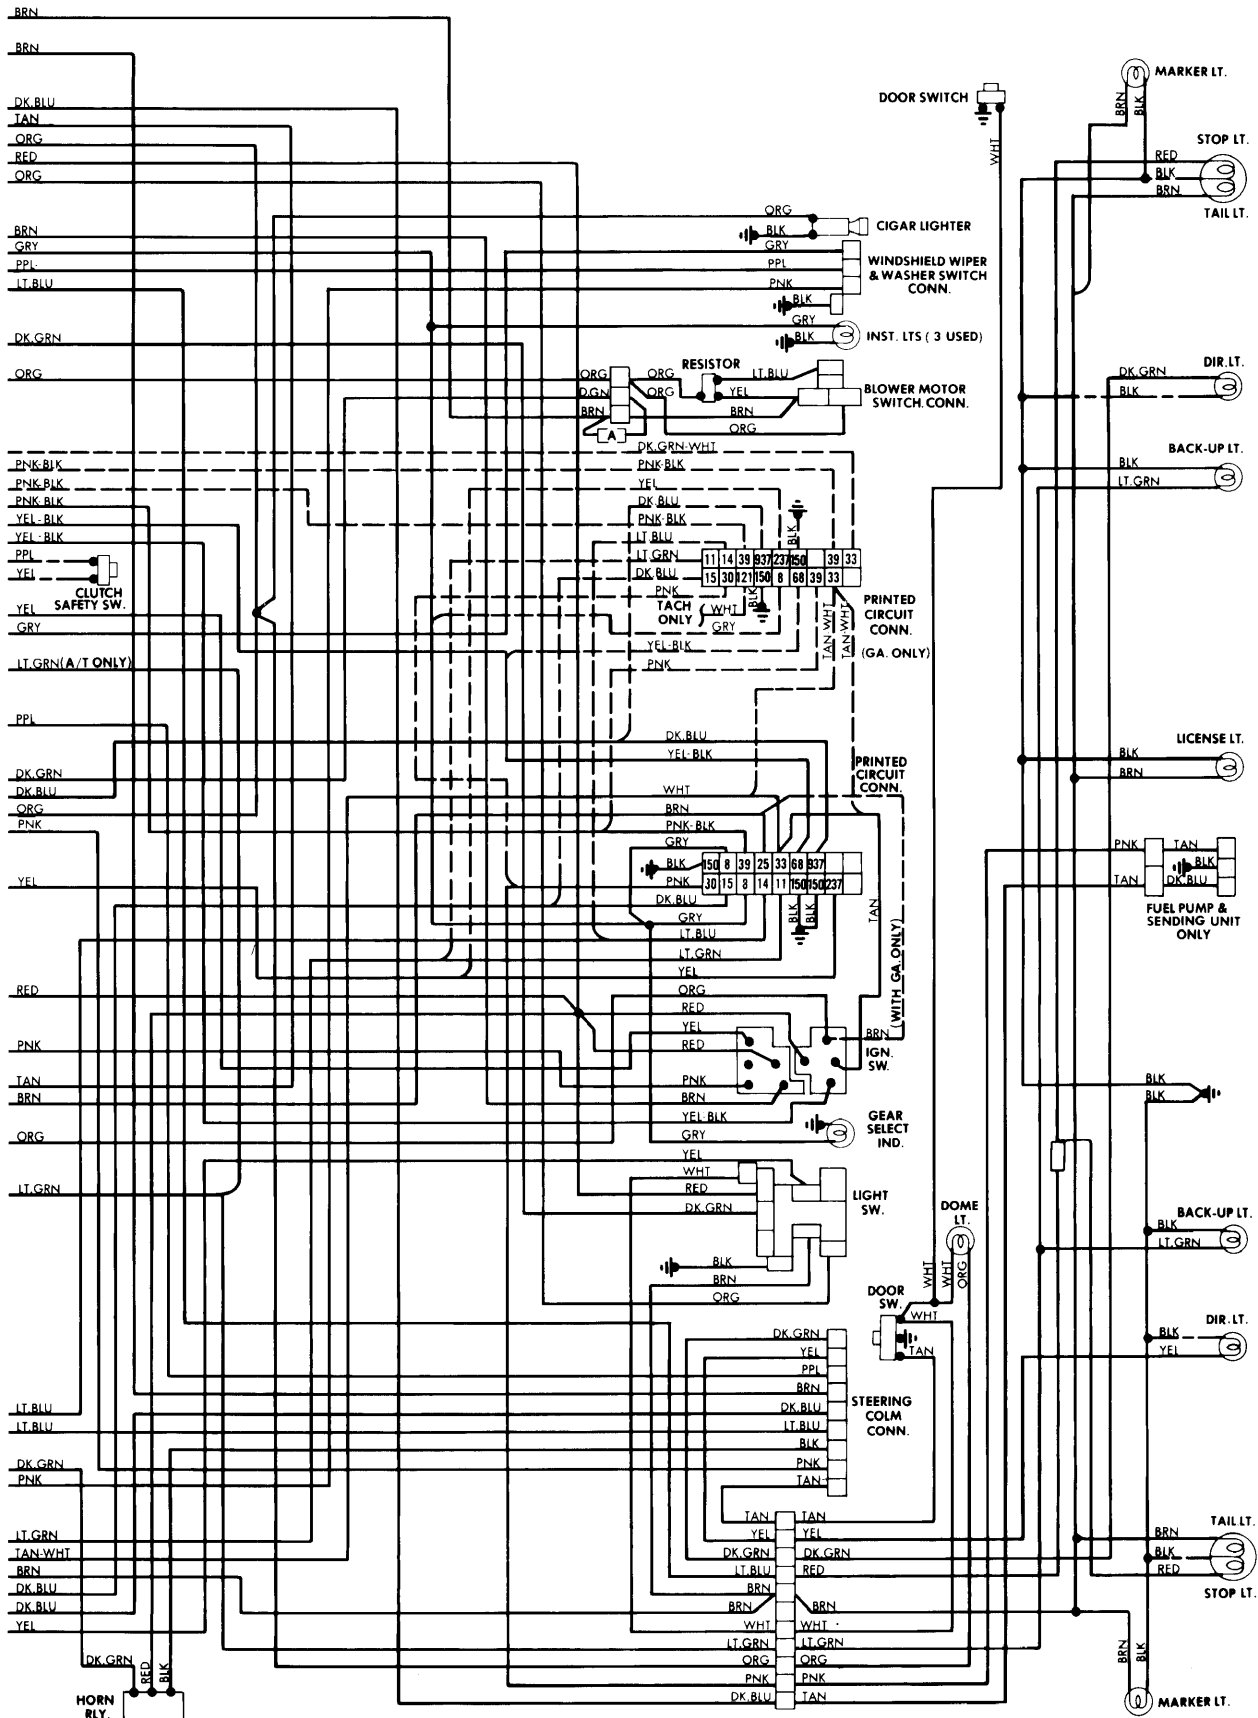

LEGEND
ACCESSORY POWER FEED
 A. AIR CONDITIONING (MANUAL SYSTEM)
 B. SEAT BELT WARNING SYSTEM

For ACCESSORY Details, see End of Section.