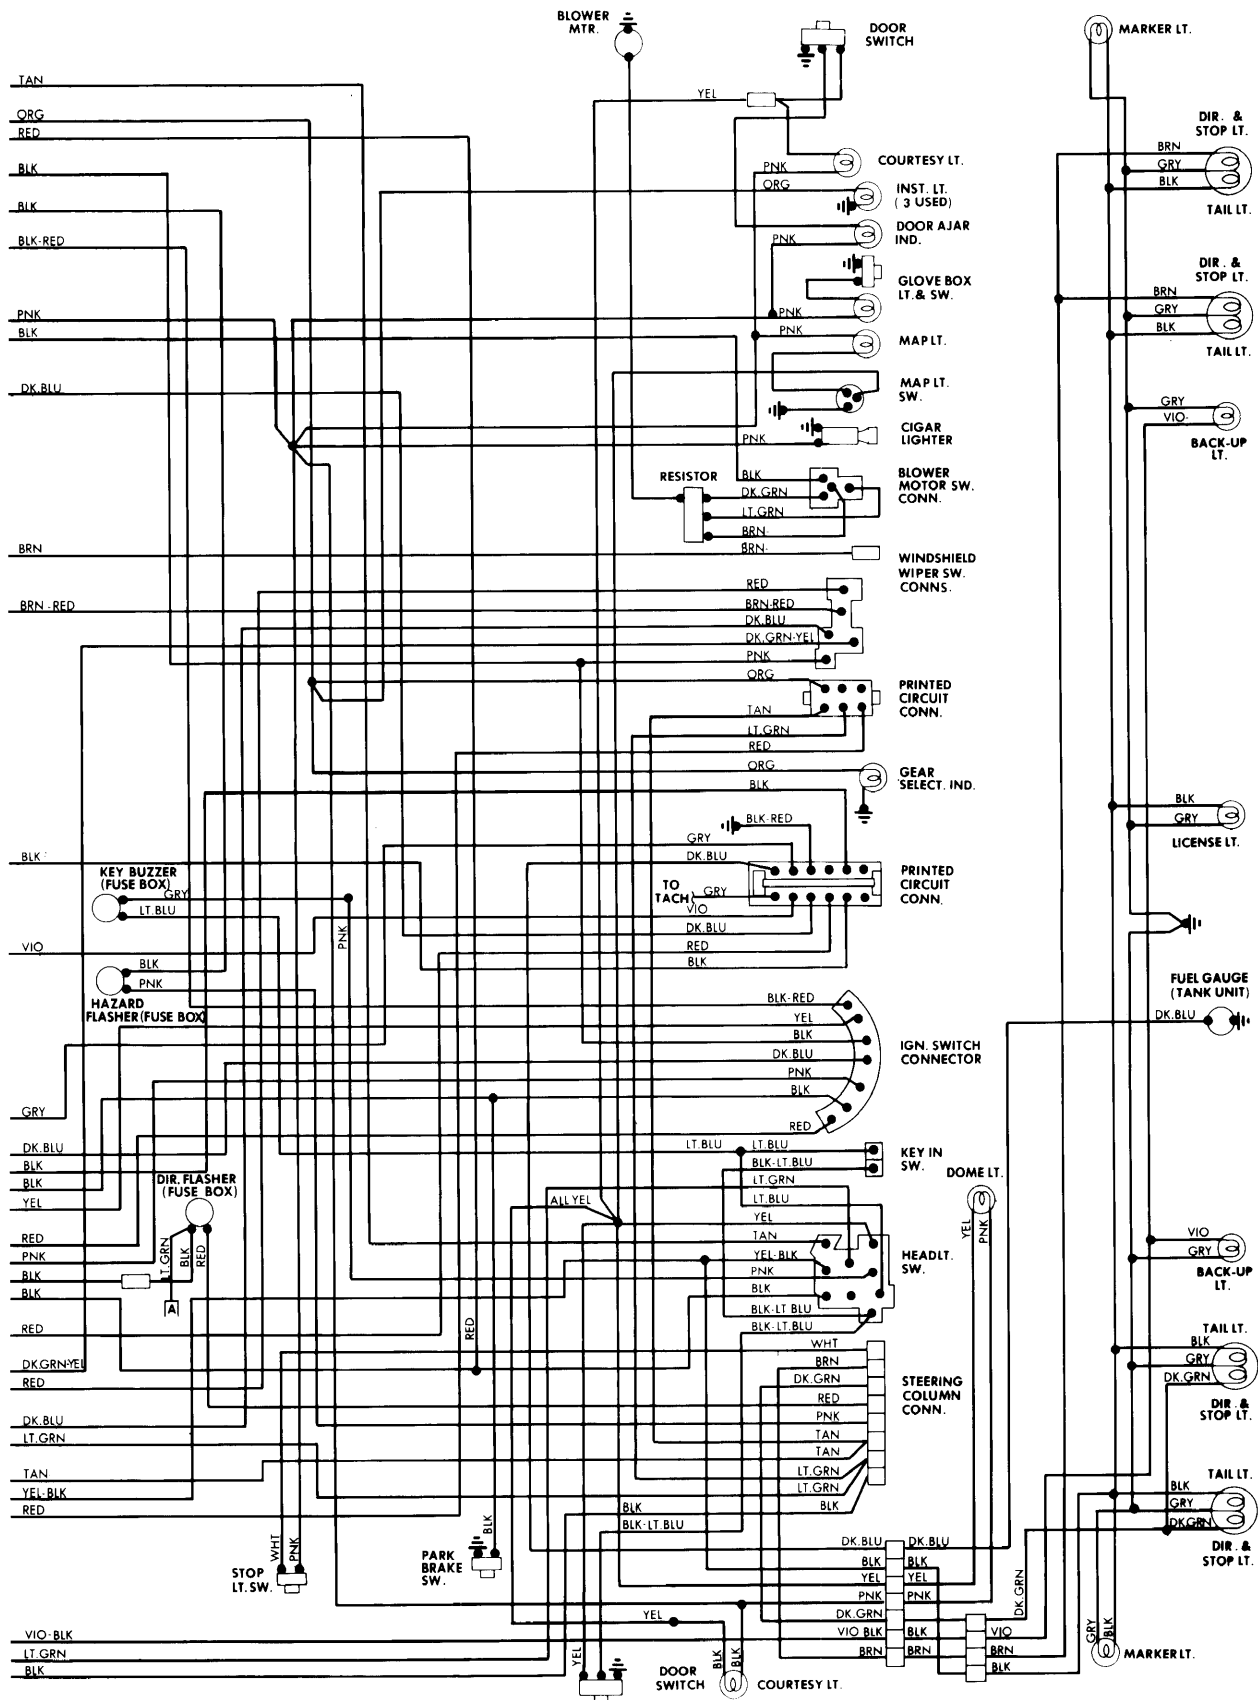

1978 Plymouth

1978 Plymouth

Fury - Two Door

4-103

For ACCESSORY Details, see End of Section.