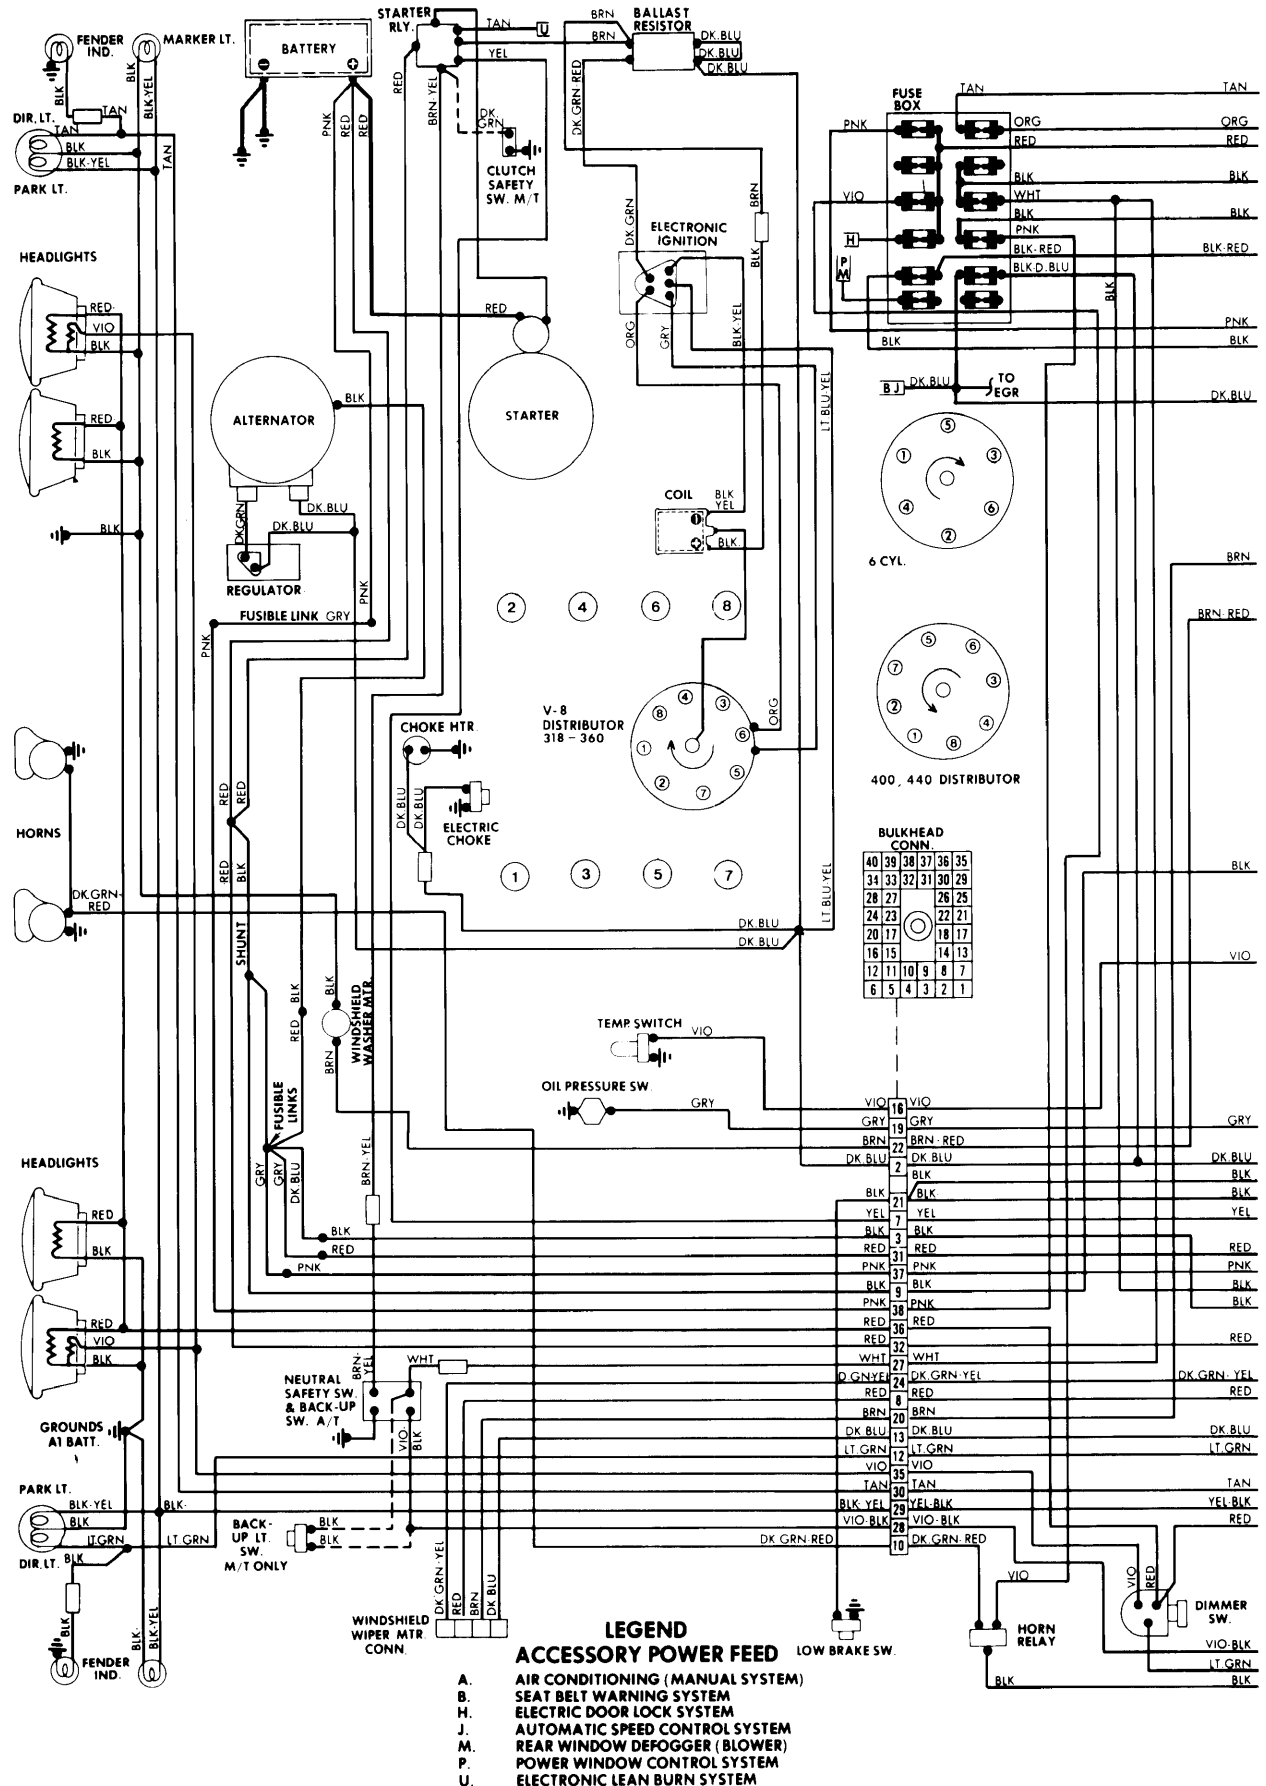

1978 Plymouth

1978 Plymouth

Fury - Two Door

4-103

For ACCESSORY Details, see End of Section.