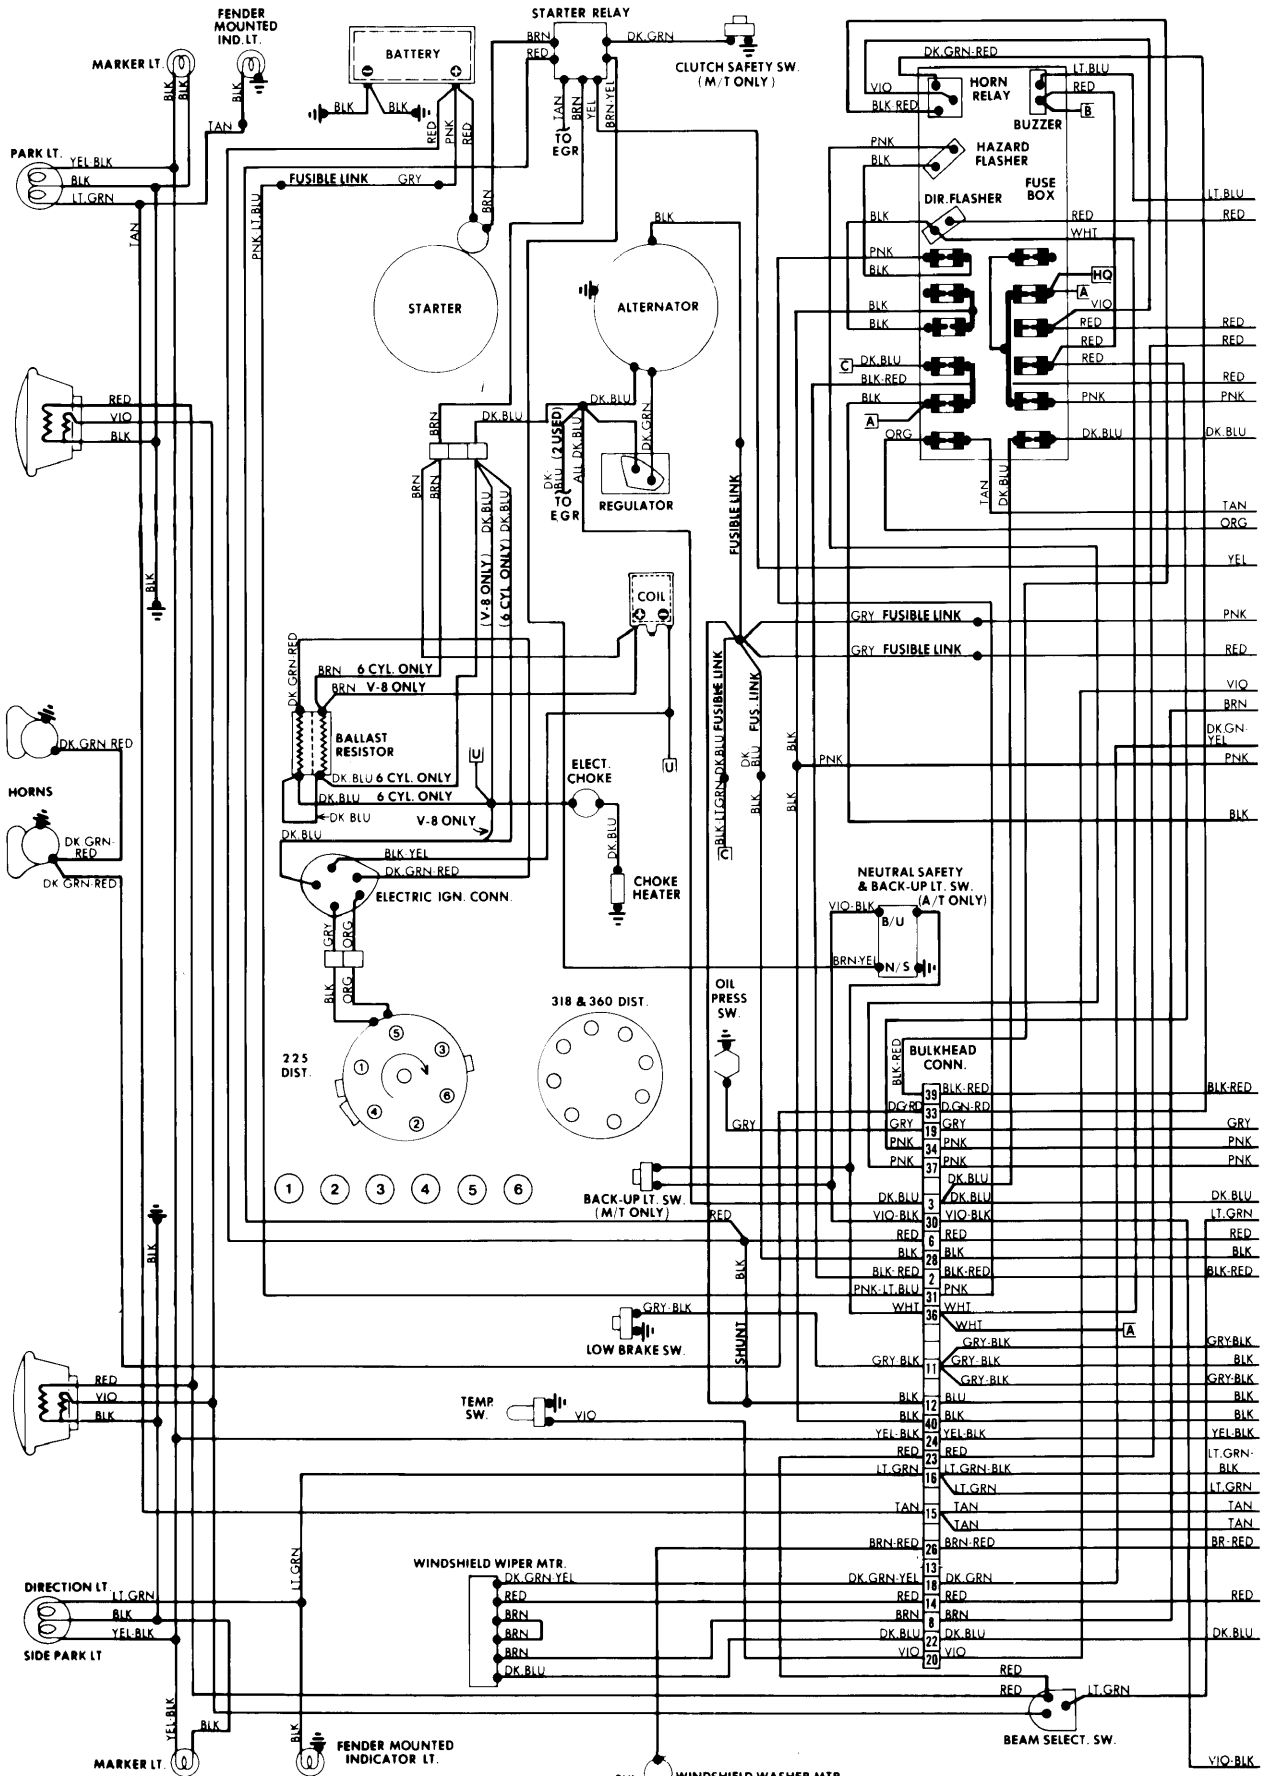

# 1978 Plymouth

**LEGEND**  
**ACCESSORY POWER FEED**

- A. AIR CONDITIONING (MANUAL SYSTEM)
- B. SEAT BELT WARNING SYSTEM
- C. REAR WINDOW DEFROSTER (GRID)
- D. WIPER/WASHER SYSTEM (WINDSHIELD)
- E. ELECTRIC TAILGATE LATCH
- H. ELECTRIC DOOR LOCK SYSTEM
- Q. POWER SEAT CONTROL SYSTEM
- U. ELECTRONIC LEAN BURN SYSTEM

# 1978 Plymouth

Volare

4-101

For ACCESSORY Details, see End of Section.