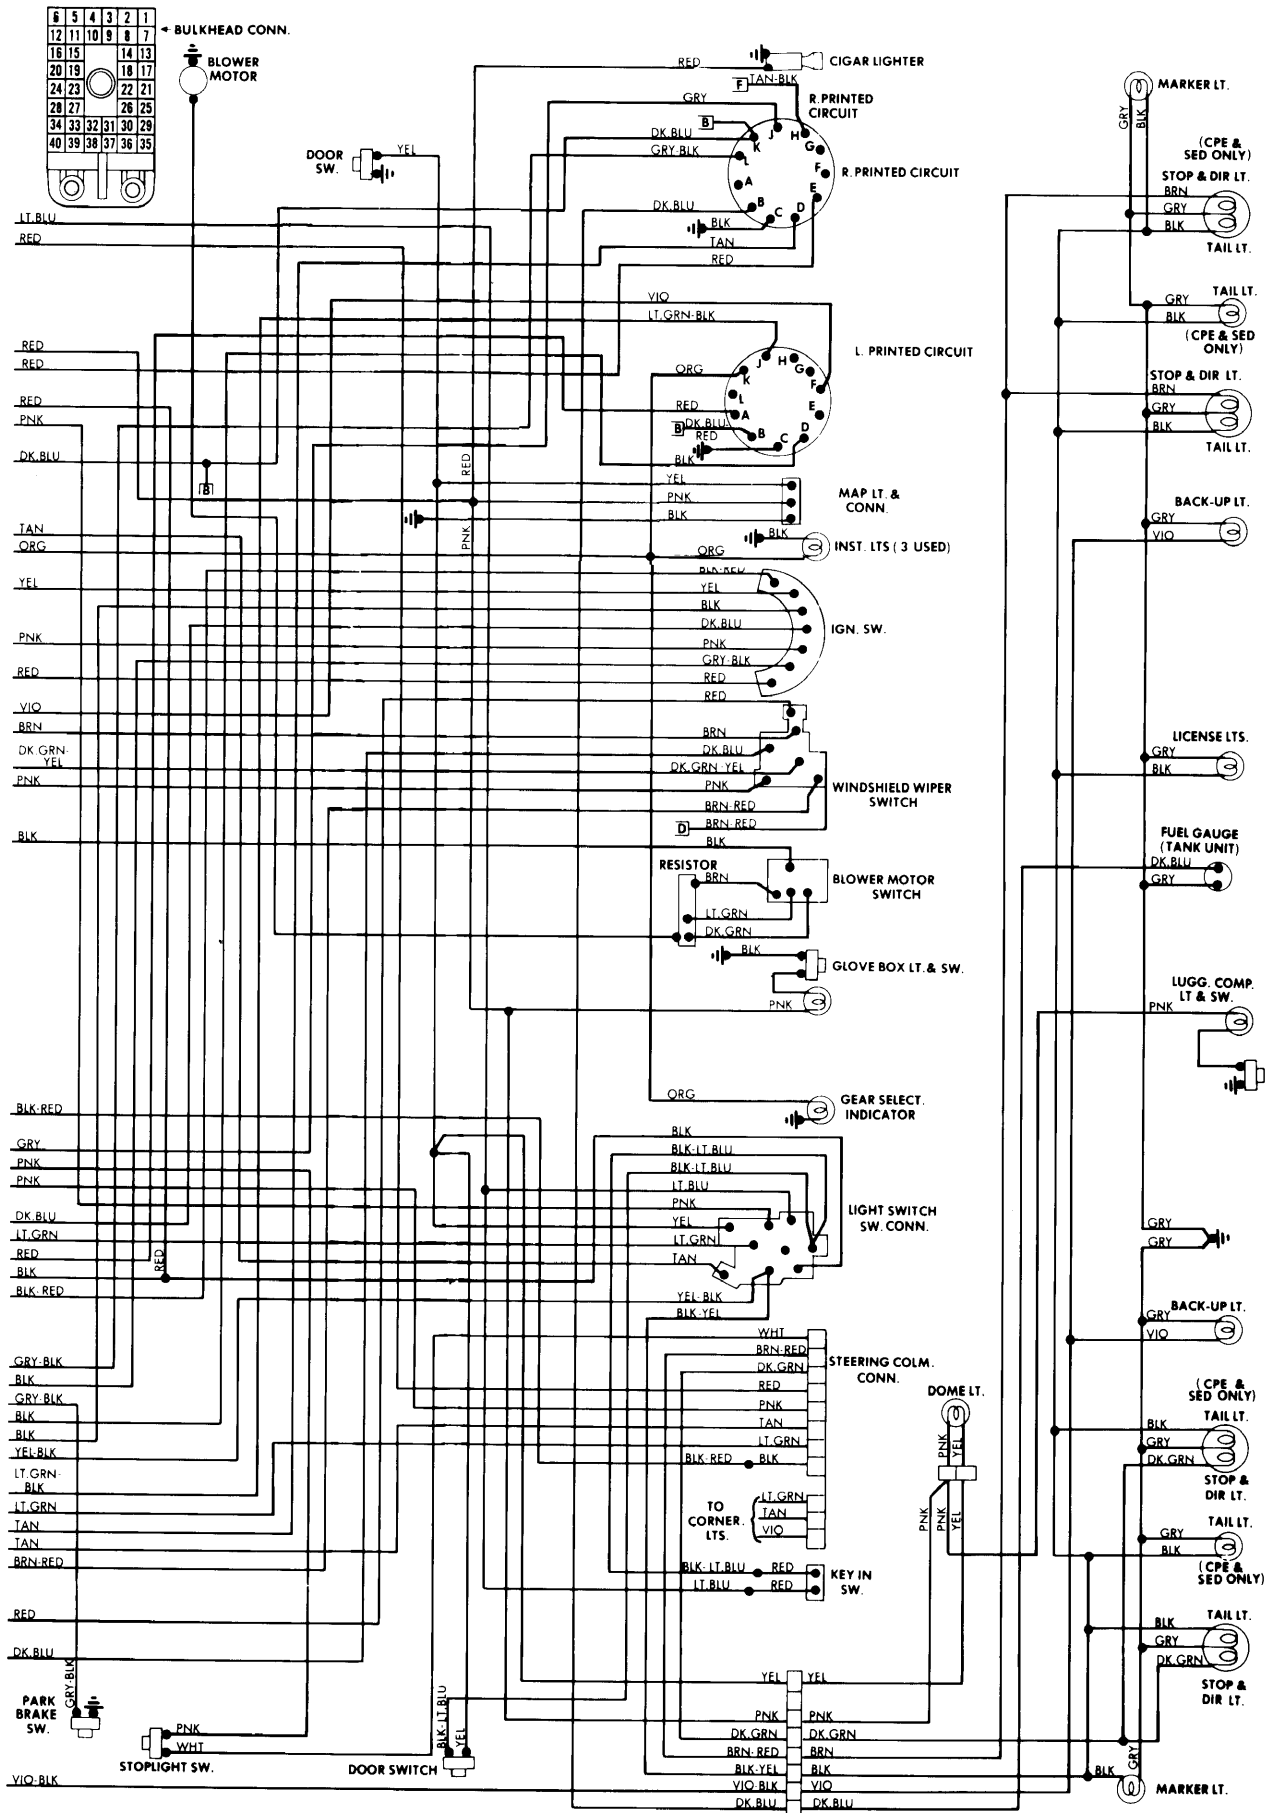

# 1978 Plymouth

**LEGEND**  
**ACCESSORY POWER FEED**

- A. AIR CONDITIONING (MANUAL SYSTEM)
- B. SEAT BELT WARNING SYSTEM
- C. REAR WINDOW DEFROSTER (GRID)
- D. WIPER/WASHER SYSTEM (WINDSHIELD)
- E. ELECTRIC TAILGATE LATCH
- H. ELECTRIC DOOR LOCK SYSTEM
- Q. POWER SEAT CONTROL SYSTEM
- U. ELECTRONIC LEAN BURN SYSTEM

# 1978 Plymouth

Volare

4-101

For ACCESSORY Details, see End of Section.