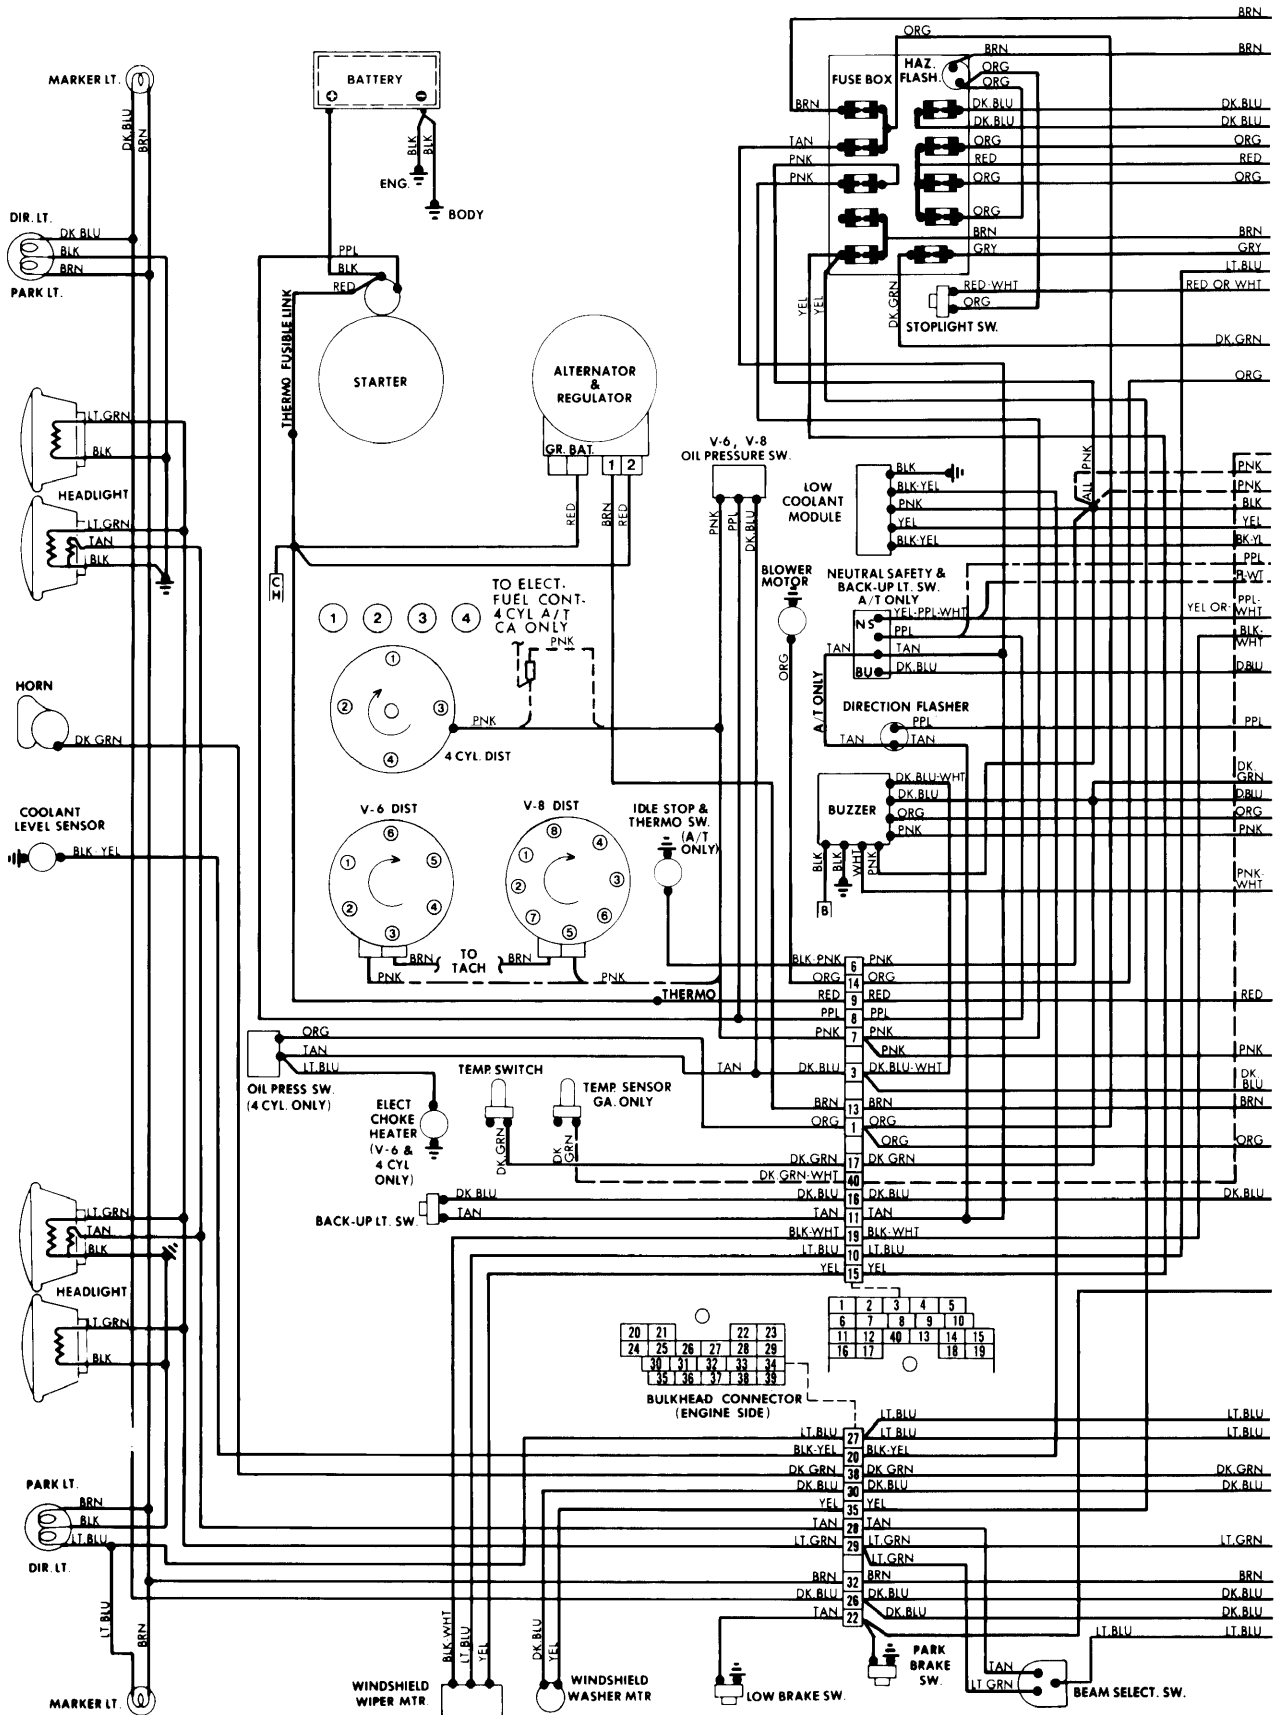

### LEGEND ACCESSORY POWER FEED

- A. AIR CONDITIONING (MANUAL SYSTEM)
- B. SEAT BELT WARNING SYSTEM

For ACCESSORY Details, see End of Section.