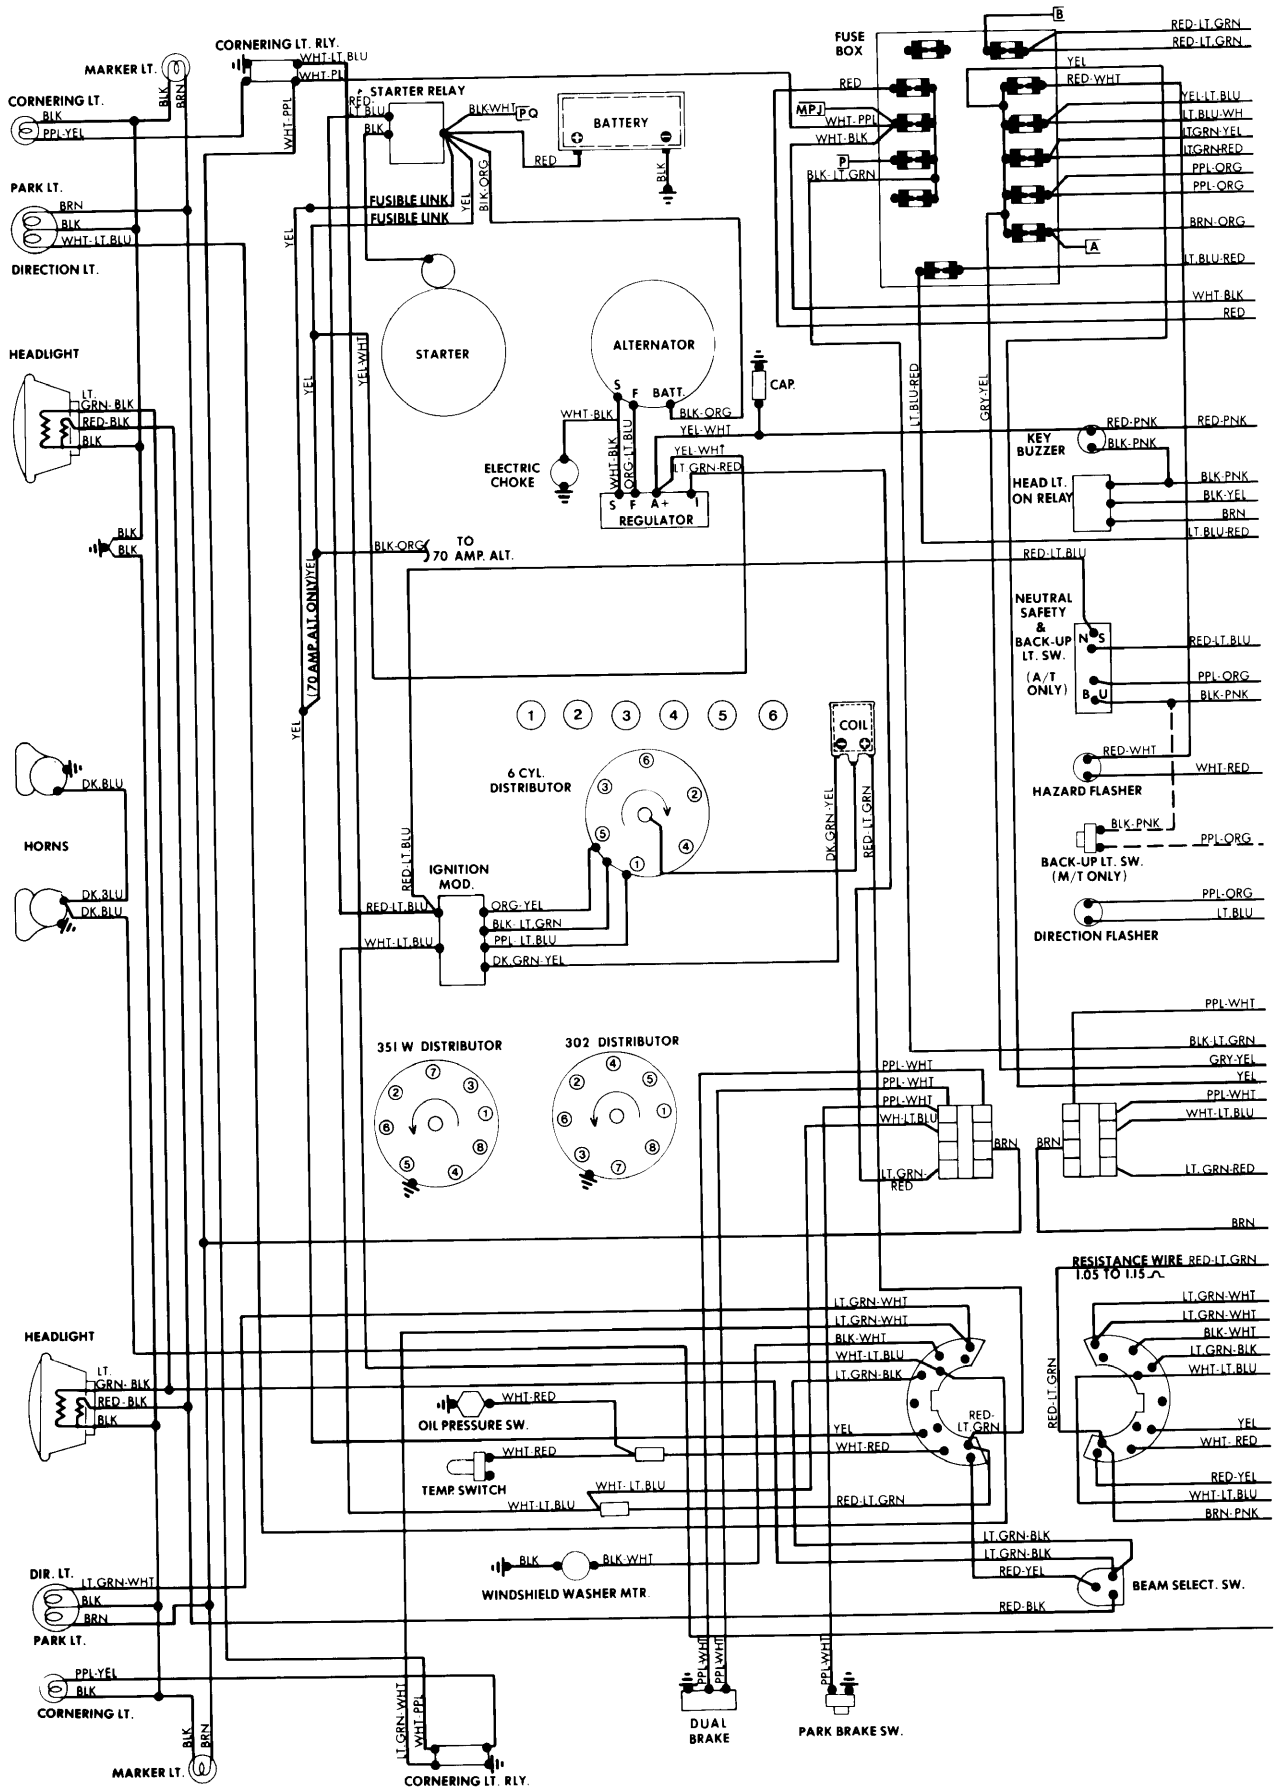

1978 Mercury

LEGEND ACCESSORY POWER FEED

- A. AIR CONDITIONING (MANUAL SYSTEM)
- B. SEAT BELT WARNING SYSTEM
- I. AUTOMATIC HEADLIGHT DIMMER
- J. AUTOMATIC SPEED CONTROL SYSTEM
- M. REAR WINDOW DEFOGGER (BLOWER)
- P. POWER WINDOW CONTROL SYSTEM
- Q. POWER SEAT CONTROL SYSTEM
- R. ELECTRIC SEAT BACK LATCH

For ACCESSORY Details, see End of Section.