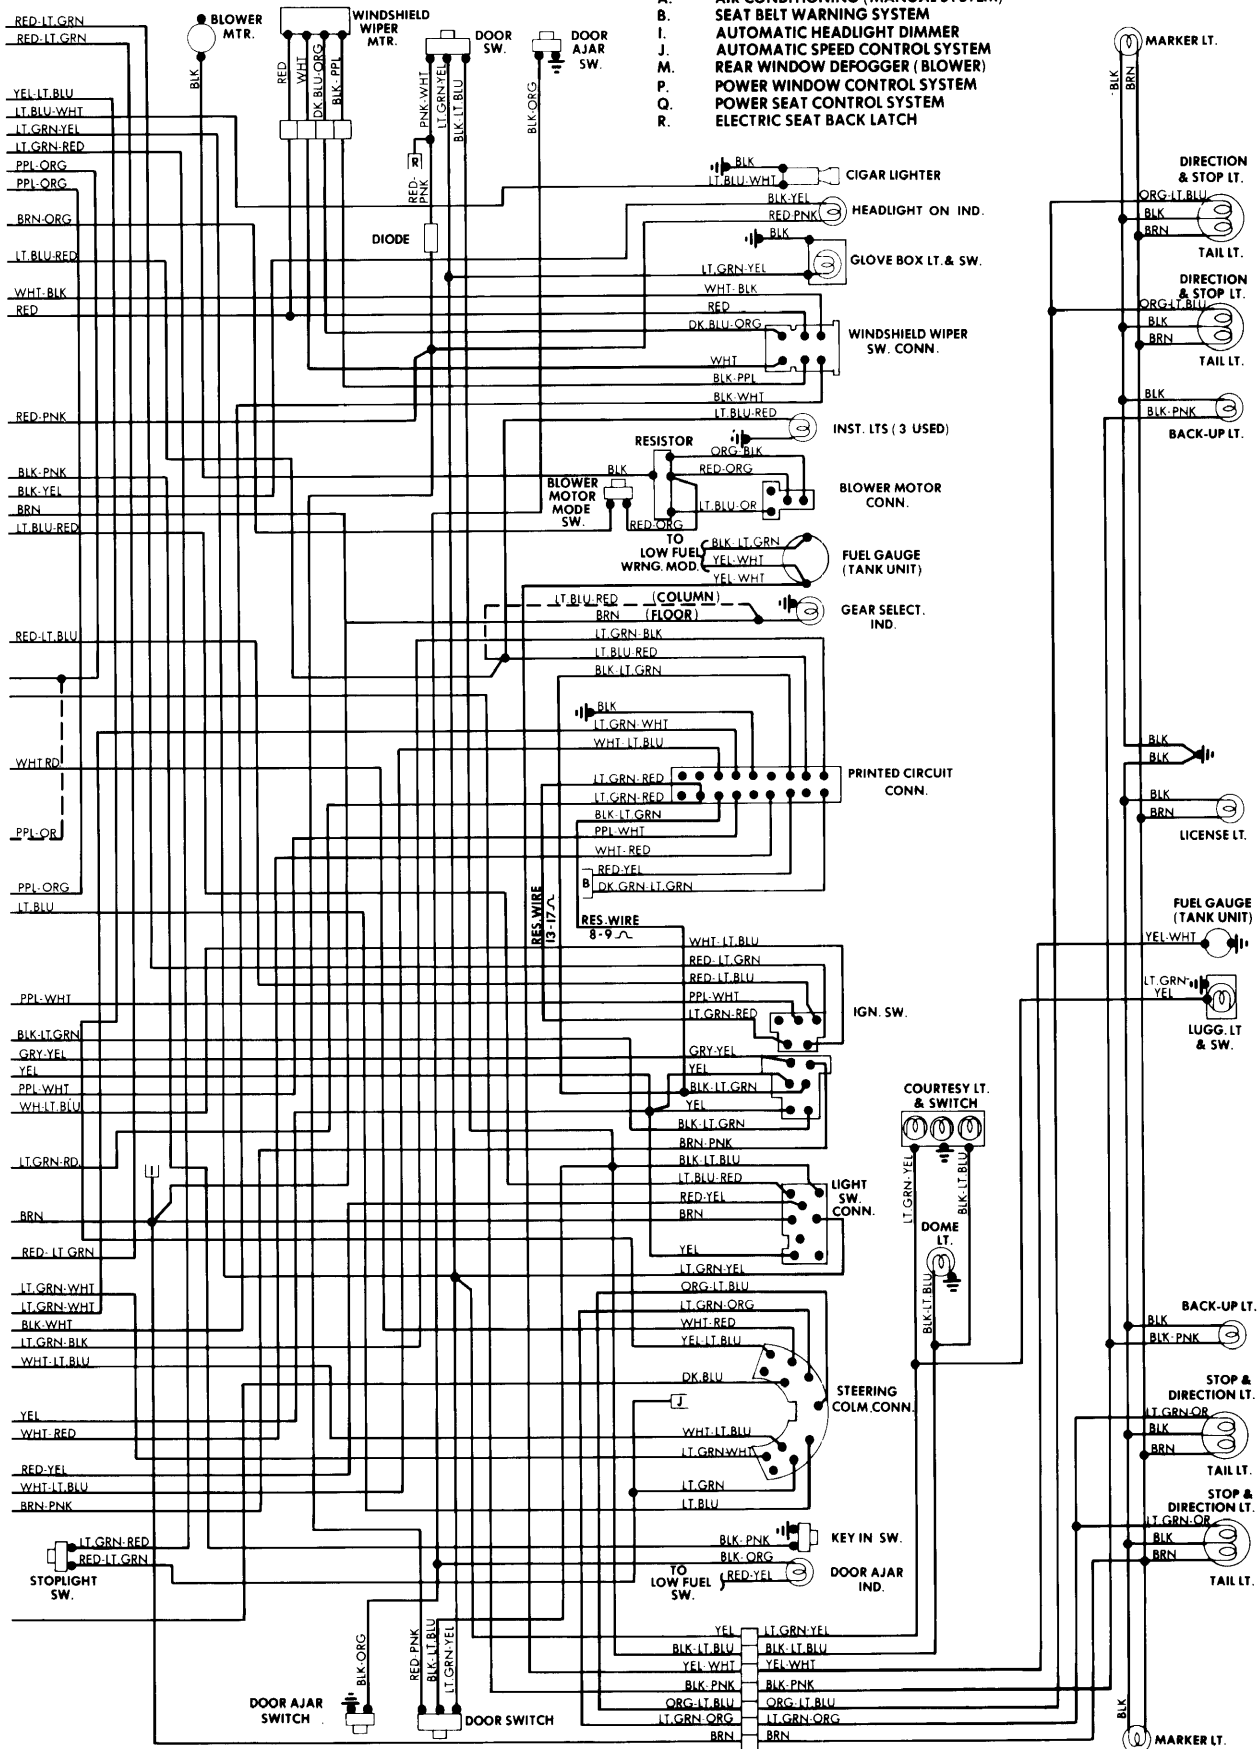

1978 Mercury

LEGEND ACCESSORY POWER FEED

- A. AIR CONDITIONING (MANUAL SYSTEM)
- B. SEAT BELT WARNING SYSTEM
- I. AUTOMATIC HEADLIGHT DIMMER
- J. AUTOMATIC SPEED CONTROL SYSTEM
- M. REAR WINDOW DEFOGGER (BLOWER)
- P. POWER WINDOW CONTROL SYSTEM
- Q. POWER SEAT CONTROL SYSTEM
- R. ELECTRIC SEAT BACK LATCH

For ACCESSORY Details, see End of Section.