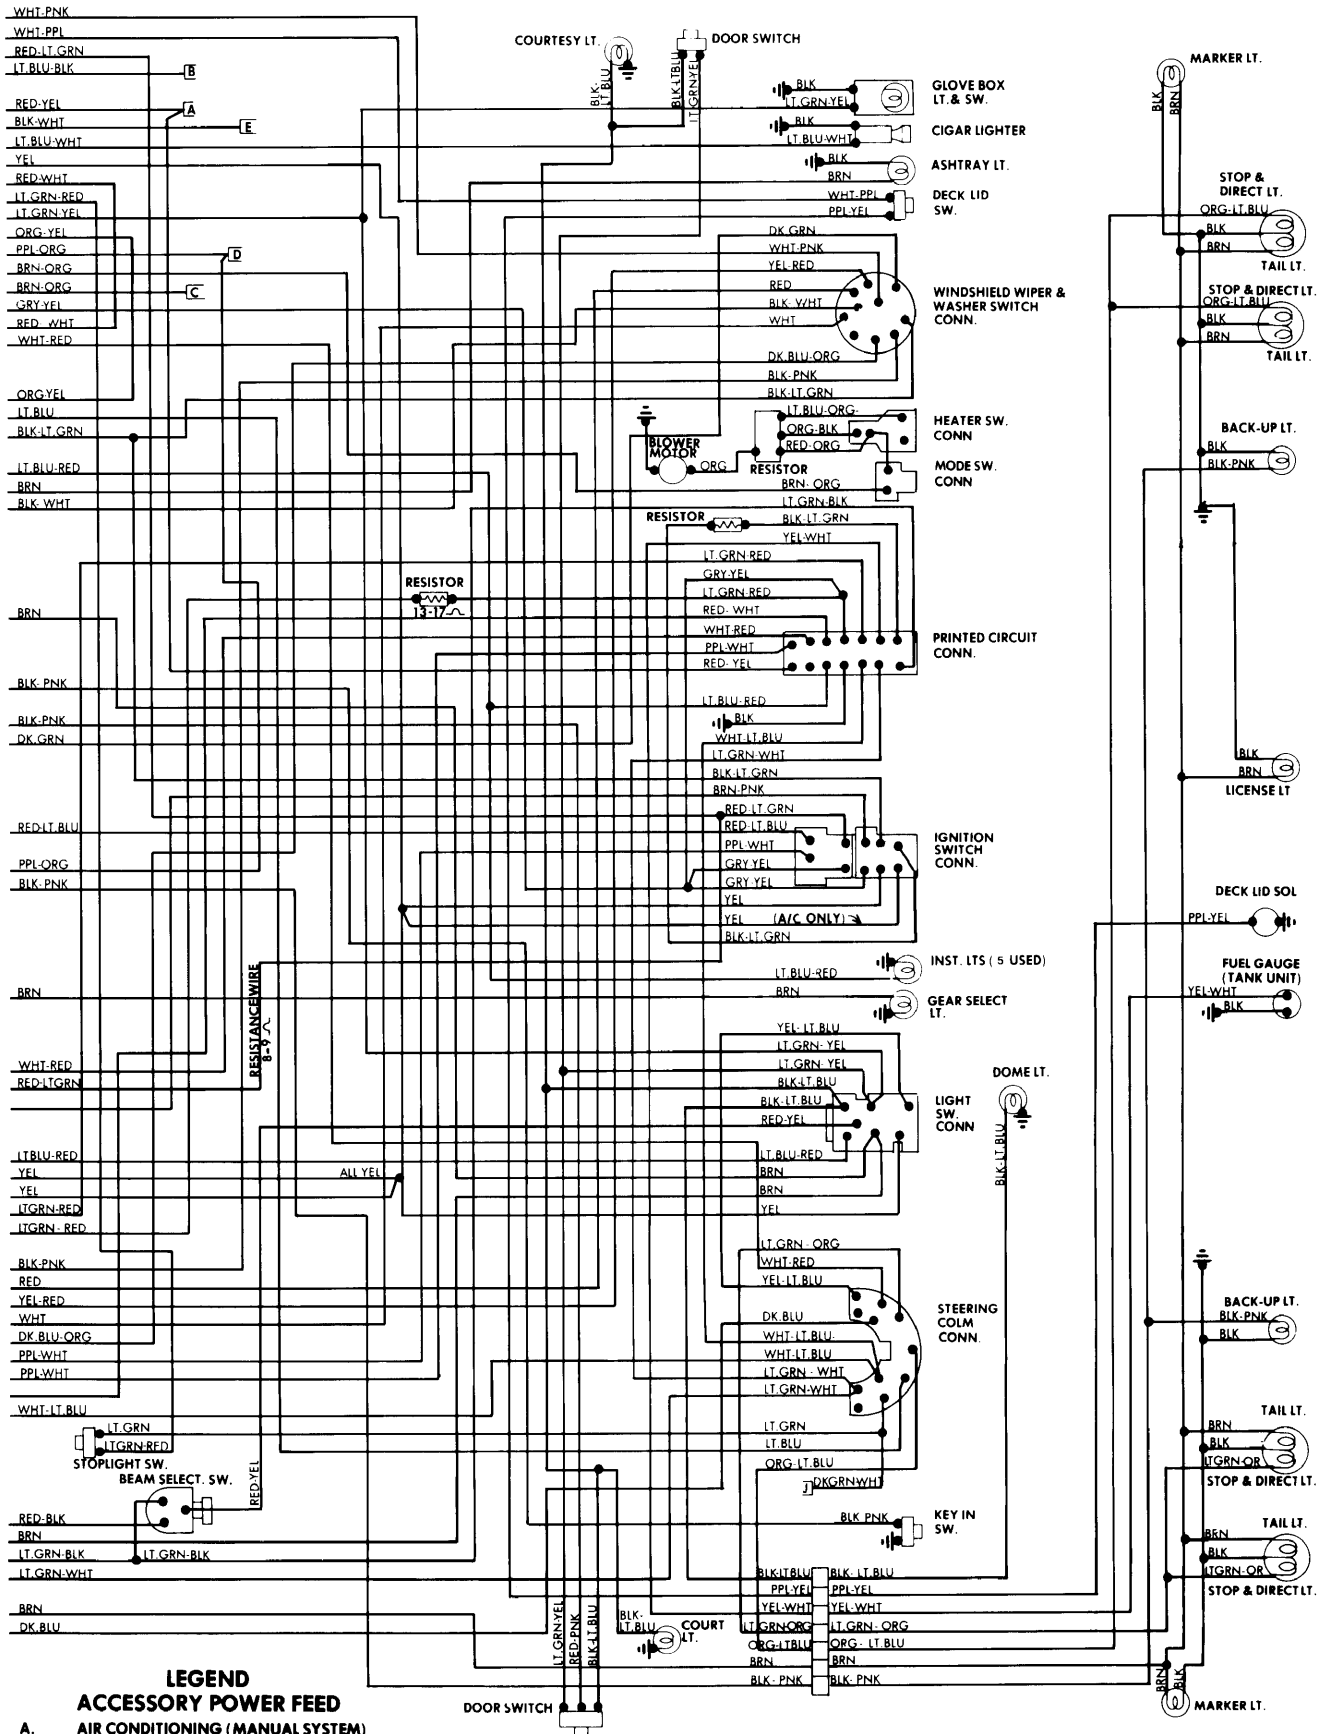

1978 Mercury

- LEGEND**
ACCESSORY POWER FEED
- A. AIR CONDITIONING (MANUAL SYSTEM)
 - B. SEAT BELT WARNING SYSTEM
 - C. REAR WINDOW DEFROSTER (GRID)
 - D. WIPER/WASHER SYSTEM (WINDSHIELD)
 - E. ELECTRIC TAILGATE LATCH
 - F. ELECTRIC TRUNK LID LATCH
 - J. AUTOMATIC SPEED CONTROL SYSTEM

For ACCESSORY Details, see End of Section.