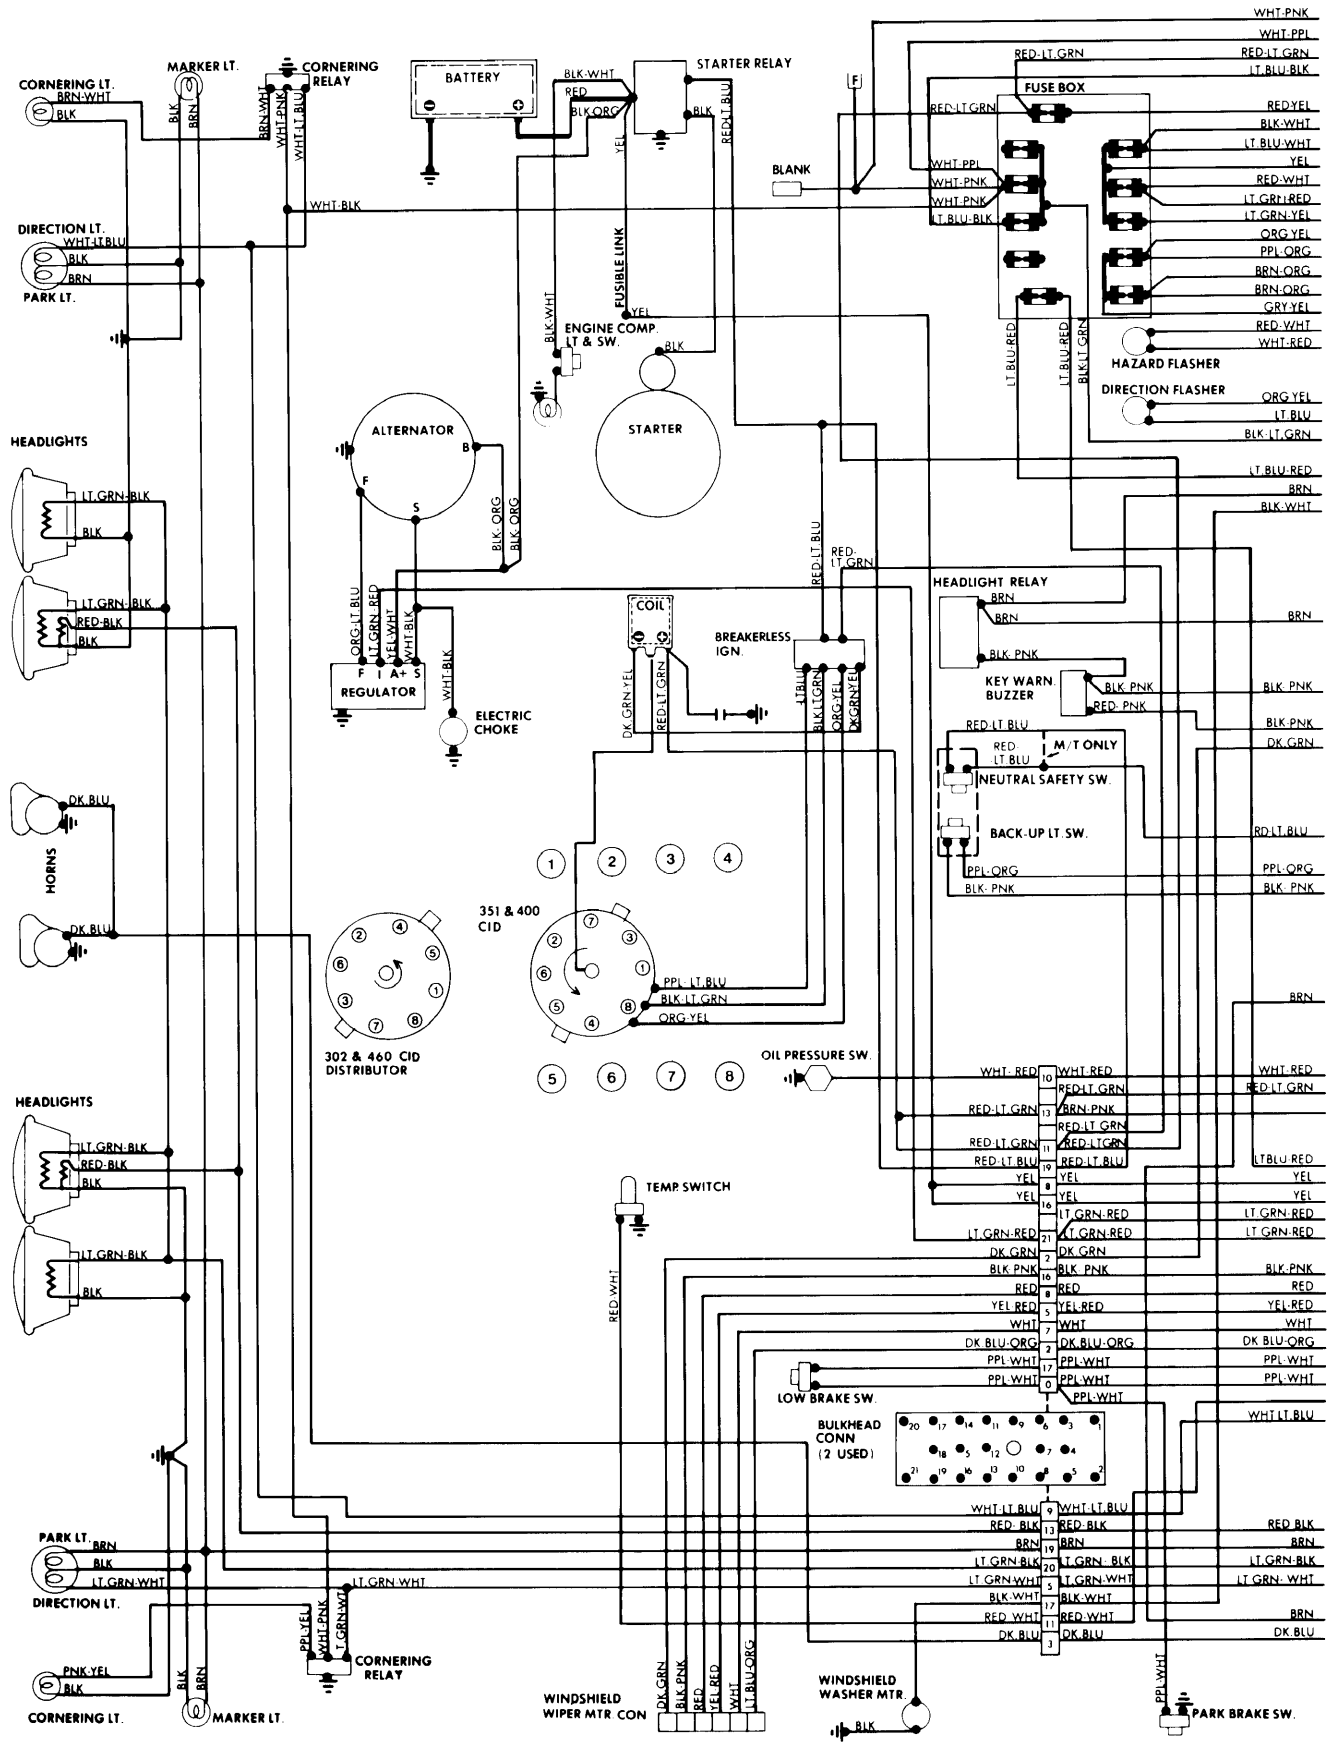

1978 Mercury

- LEGEND**
ACCESSORY POWER FEED
- A. AIR CONDITIONING (MANUAL SYSTEM)
 - B. SEAT BELT WARNING SYSTEM
 - C. REAR WINDOW DEFROSTER (GRID)
 - D. WIPER/WASHER SYSTEM (WINDSHIELD)
 - E. ELECTRIC TAILGATE LATCH
 - F. ELECTRIC TRUNK LID LATCH
 - J. AUTOMATIC SPEED CONTROL SYSTEM

For ACCESSORY Details, see End of Section.