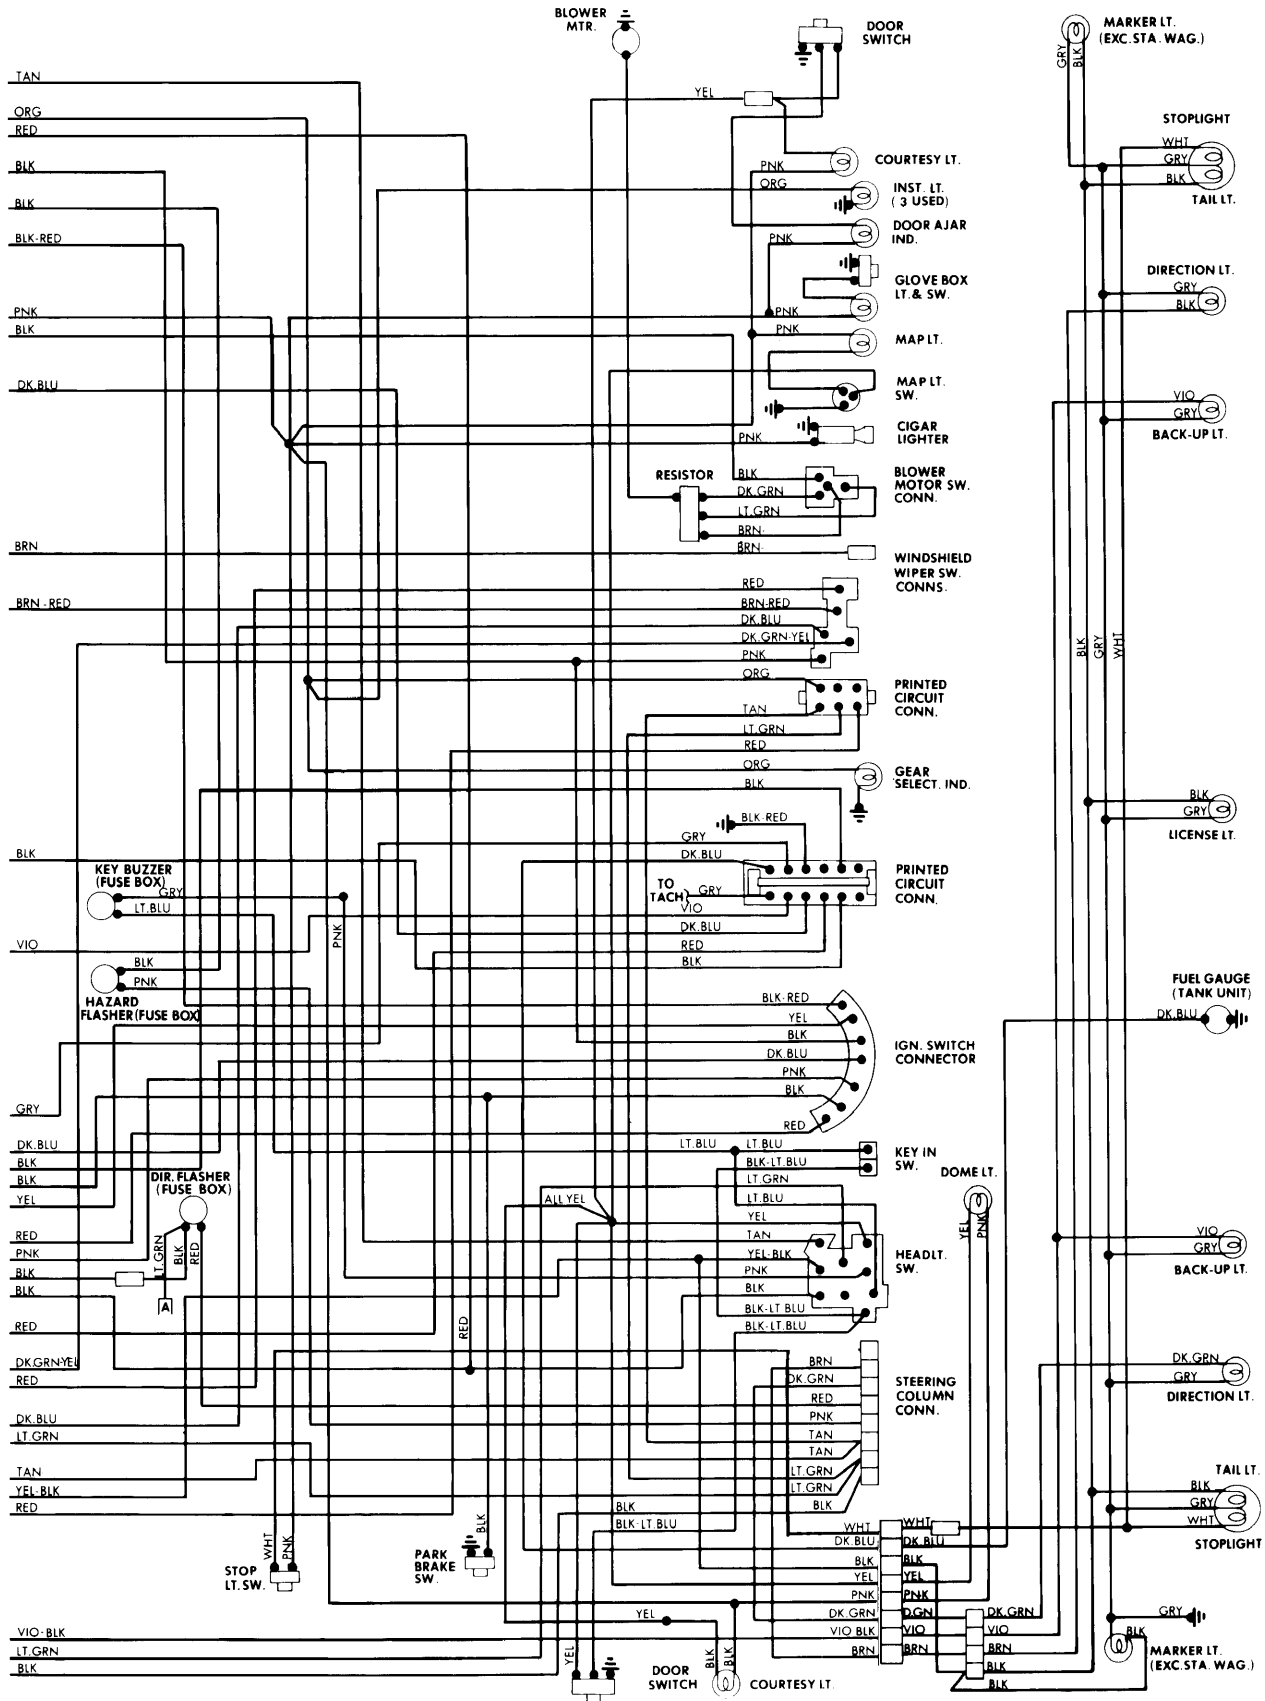

LEGEND
ACCESSORY POWER FEED

- A. AIR CONDITIONING (MANUAL SYSTEM)
- B. SEAT BELT WARNING SYSTEM
- H. ELECTRIC DOOR LOCK SYSTEM
- J. AUTOMATIC SPEED CONTROL SYSTEM
- M. REAR WINDOW DEFOGGER (BLOWER)
- P. POWER WINDOW CONTROL SYSTEM
- U. ELECTRONIC LEAN BURN SYSTEM

For ACCESSORY Details, see End of Section.