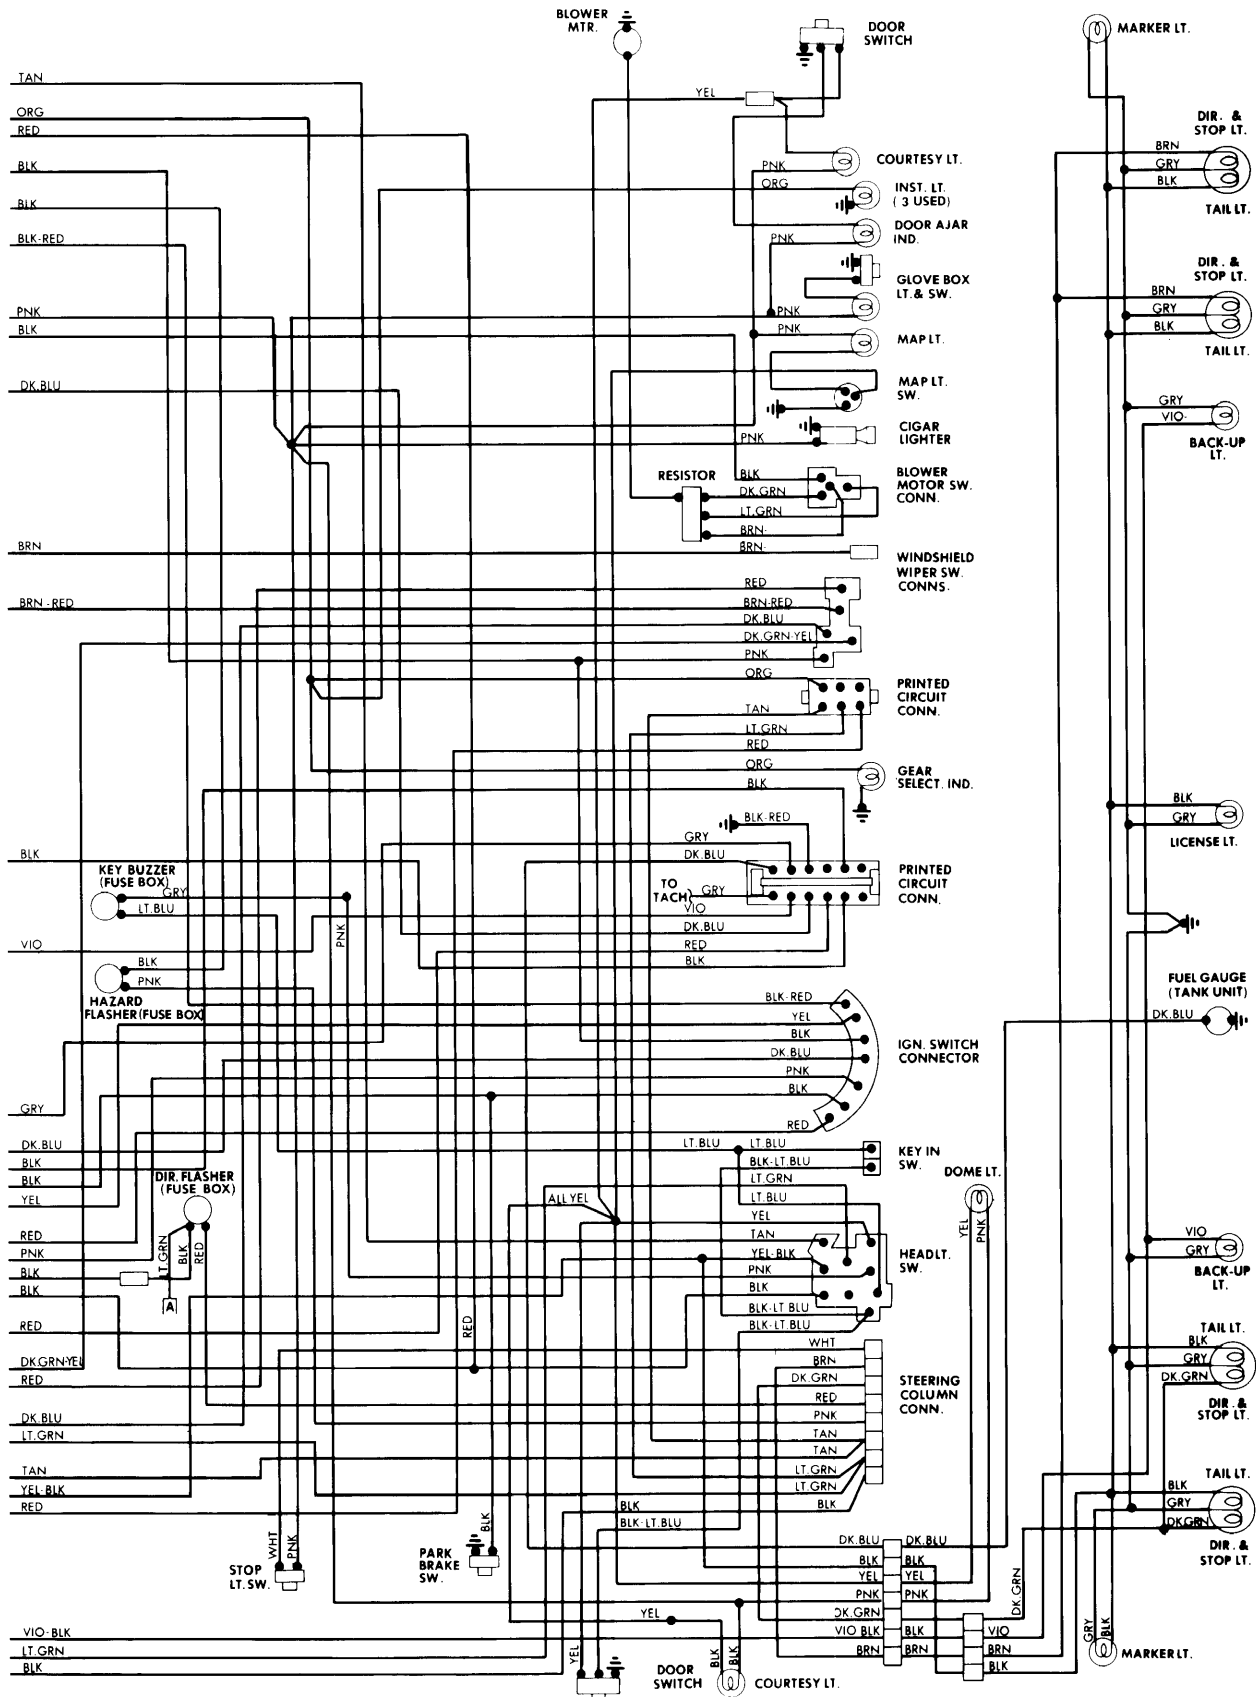

**LEGEND  
ACCESSORY POWER FEED**

- A. AIR CONDITIONING (MANUAL SYSTEM)
- B. SEAT BELT WARNING SYSTEM
- H. ELECTRIC DOOR LOCK SYSTEM
- J. AUTOMATIC SPEED CONTROL SYSTEM
- M. REAR WINDOW DEFOGGER (BLOWER)
- P. POWER WINDOW CONTROL SYSTEM
- U. ELECTRONIC LEAN BURN SYSTEM

# 1978 Dodge

For ACCESSORY Details, see End of Section.