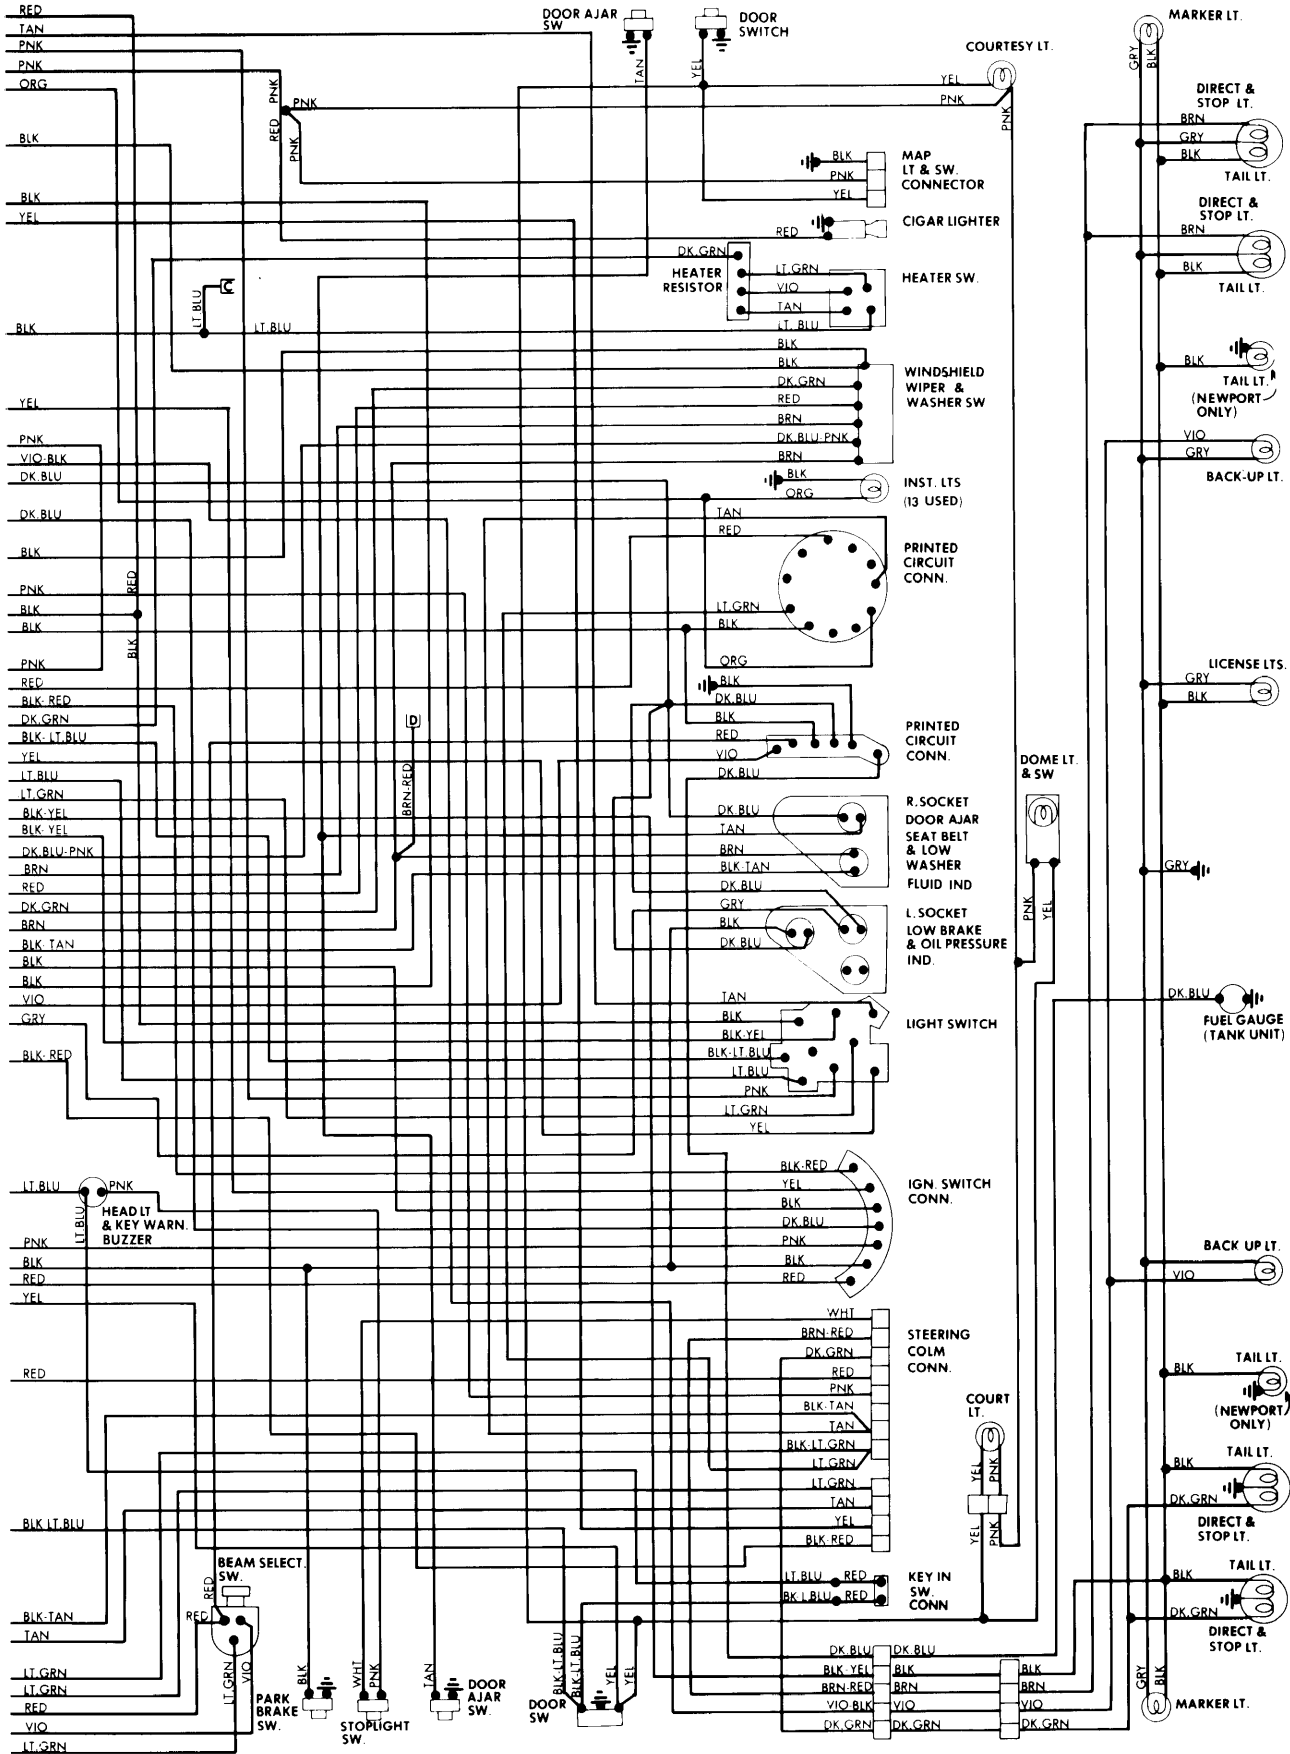

1978 Chrysler

LEGEND

- | | |
|--|--|
| A. ACCESSORY POWER FEED | C. REAR WINDOW DEFROSTER (GRID) |
| B. AIR CONDITIONING (MANUAL SYSTEM) | D. WIPER/WASHER SYSTEM (WINDSHIELD) |
| J. SEAT BELT WARNING SYSTEM | J. AUTOMATIC SPEED CONTROL SYSTEM |
| | K. AUTOMATIC TEMPERATURE CONTROL SYSTEM |

For ACCESSORY Details, see End of Section.