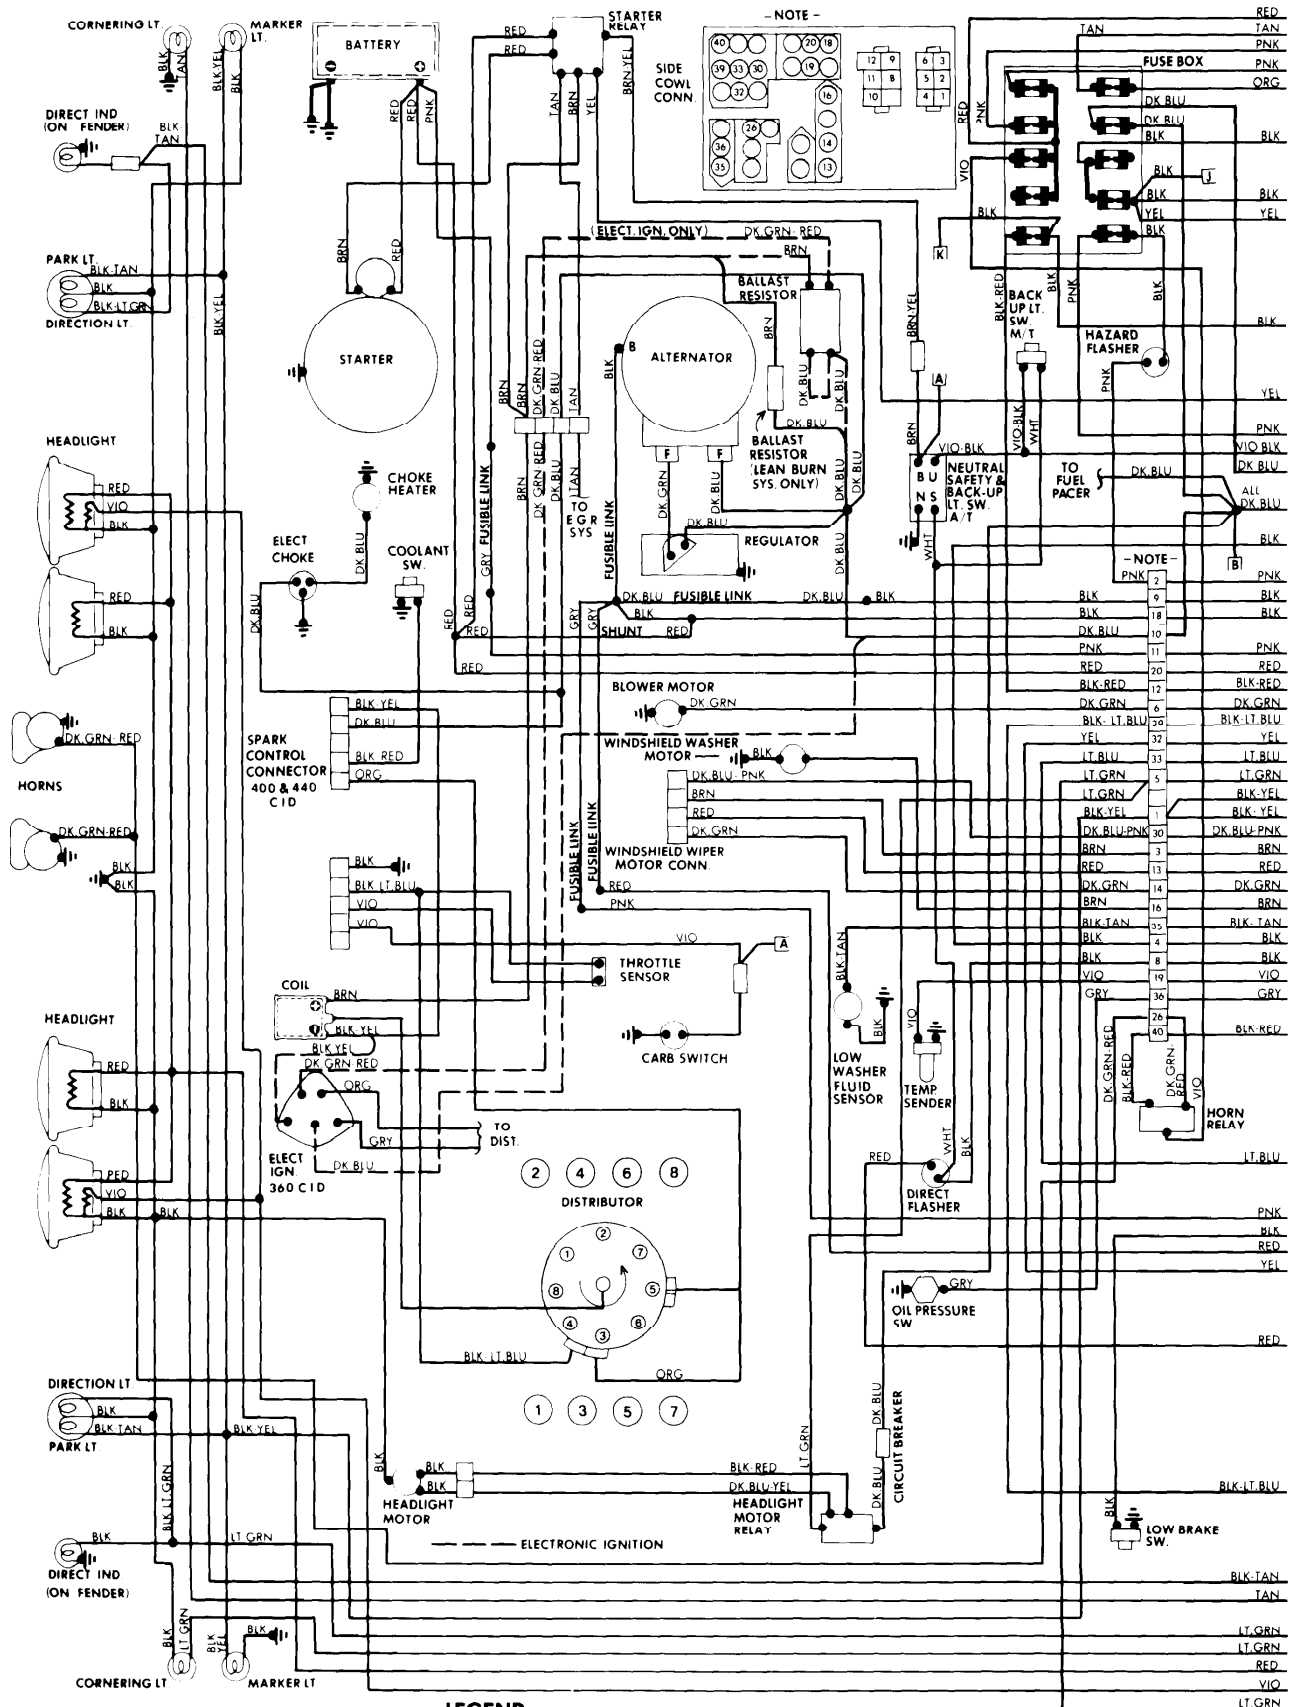

1978 Chrysler

LEGEND

- | | |
|--|--|
| A. ACCESSORY POWER FEED | C. REAR WINDOW DEFROSTER (GRID) |
| B. AIR CONDITIONING (MANUAL SYSTEM) | D. WIPER/WASHER SYSTEM (WINDSHIELD) |
| J. SEAT BELT WARNING SYSTEM | J. AUTOMATIC SPEED CONTROL SYSTEM |
| | K. AUTOMATIC TEMPERATURE CONTROL SYSTEM |

For ACCESSORY Details, see End of Section.