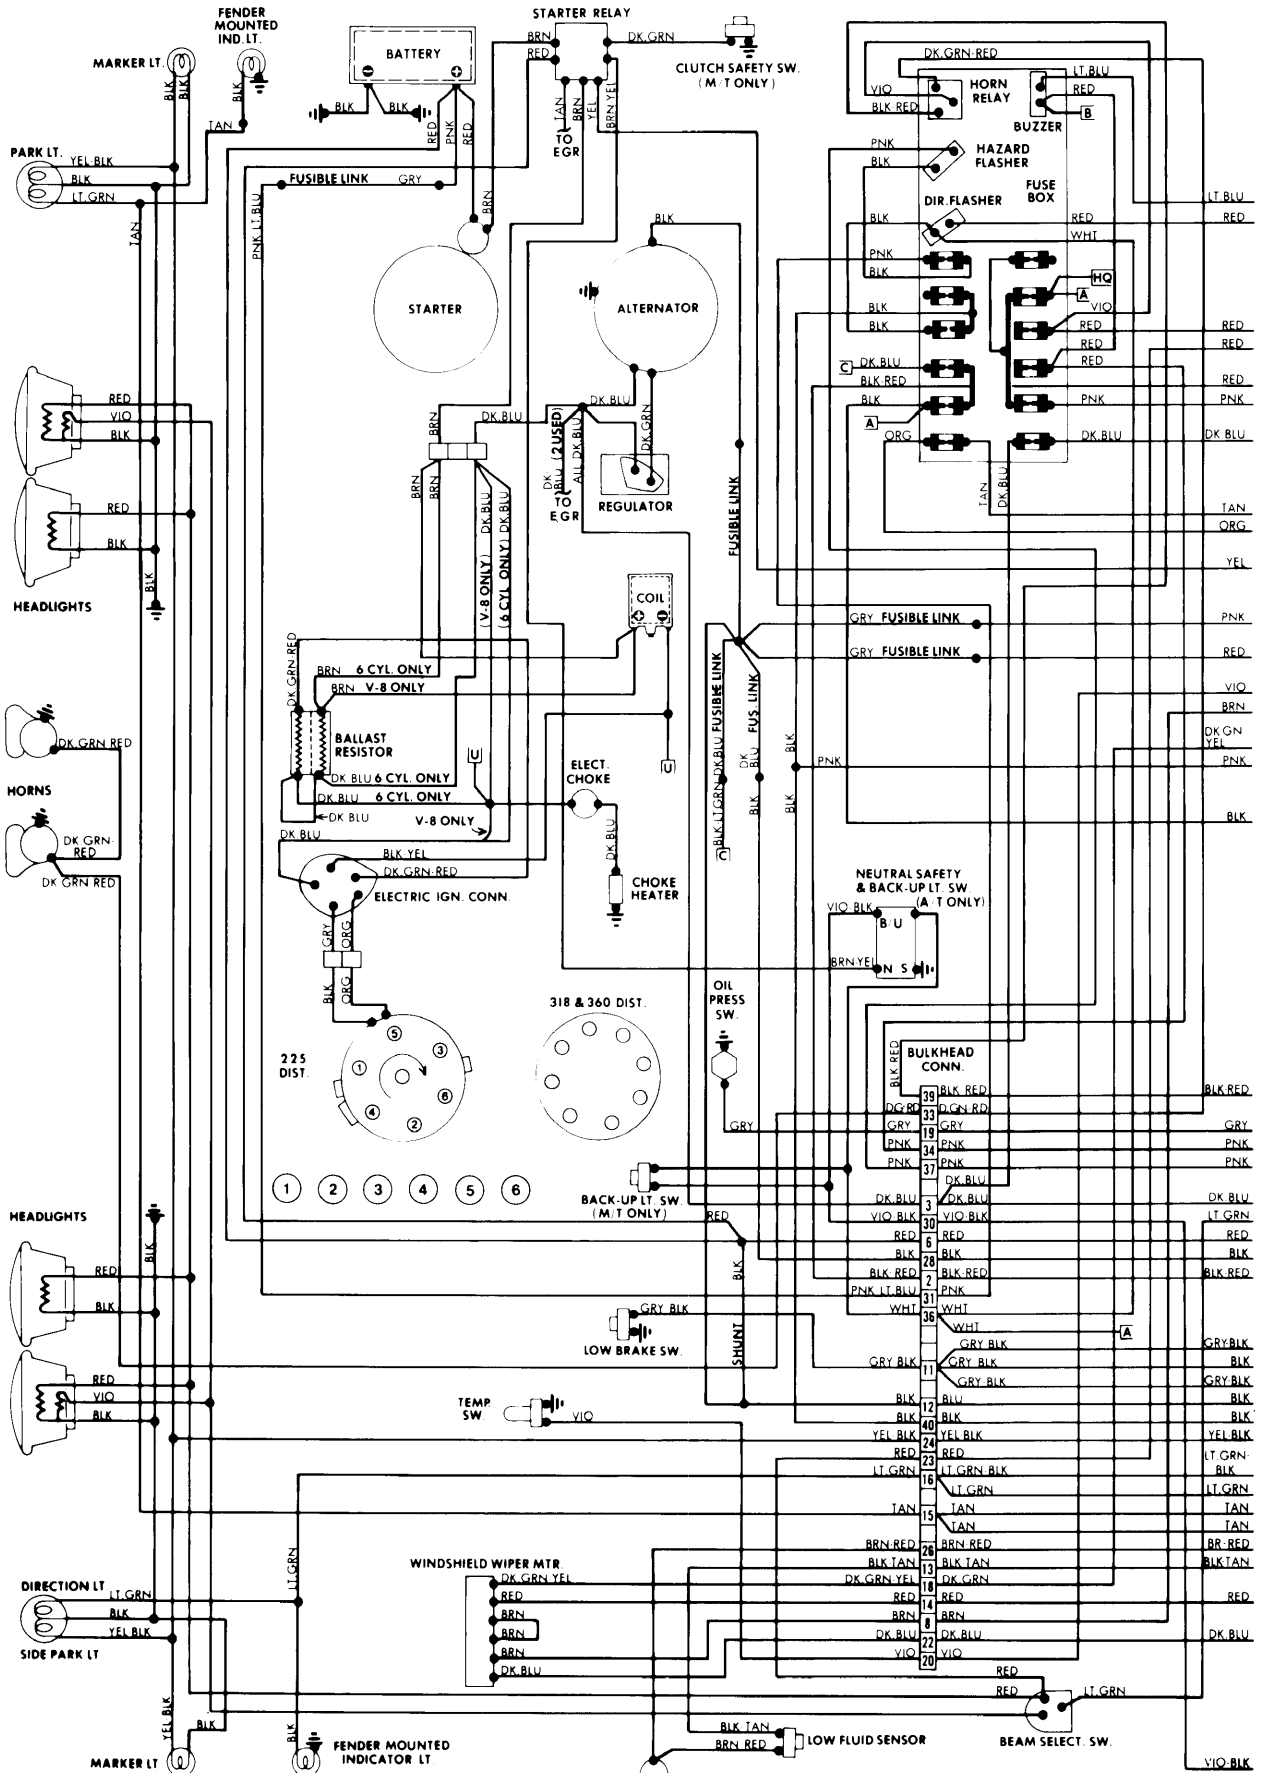

1978 Chrysler

LEGEND
ACCESSORY POWER FEED

- A. AIR CONDITIONING (MANUAL SYSTEM)
- B. SEAT BELT WARNING SYSTEM
- C. REAR WINDOW DEFROSTER (GRID)
- D. WIPER/WASHER SYSTEM (WINDSHIELD)
- E. ELECTRIC TAILGATE LATCH
- H. ELECTRIC DOOR LOCK SYSTEM
- I. POWER SEAT CONTROL SYSTEM
- Q. ELECTRONIC LEAN BURN SYSTEM