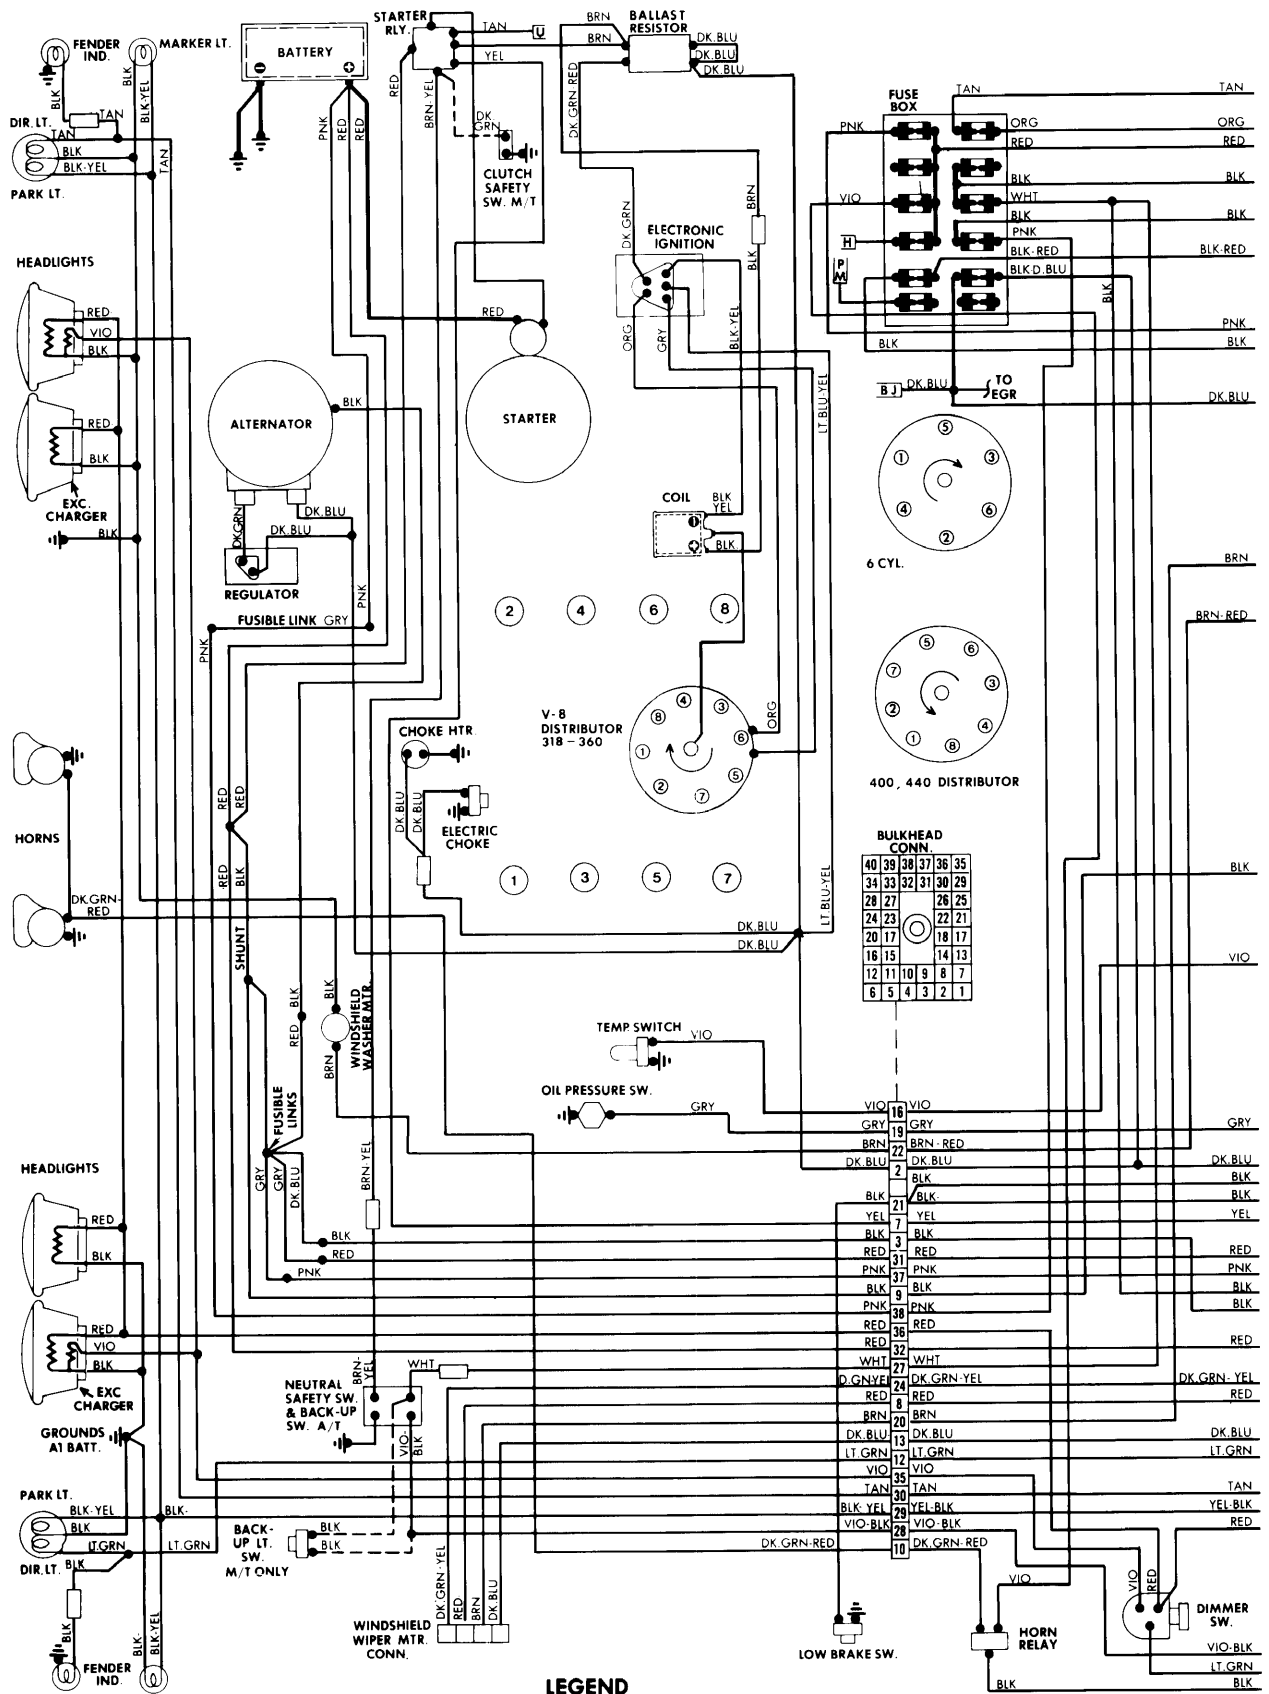

# 1978 Chrysler

**LEGEND  
ACCESSORY POWER FEED**

- B. SEAT BELT WARNING SYSTEM
- H. ELECTRIC DOOR LOCK SYSTEM
- J. AUTOMATIC SPEED CONTROL SYSTEM
- M. REAR WINDOW DEFOGGER (BLOWER)
- P. POWER WINDOW CONTROL SYSTEM
- V. AUTOMATIC HEADLIGHT ON-OFF SYSTEM