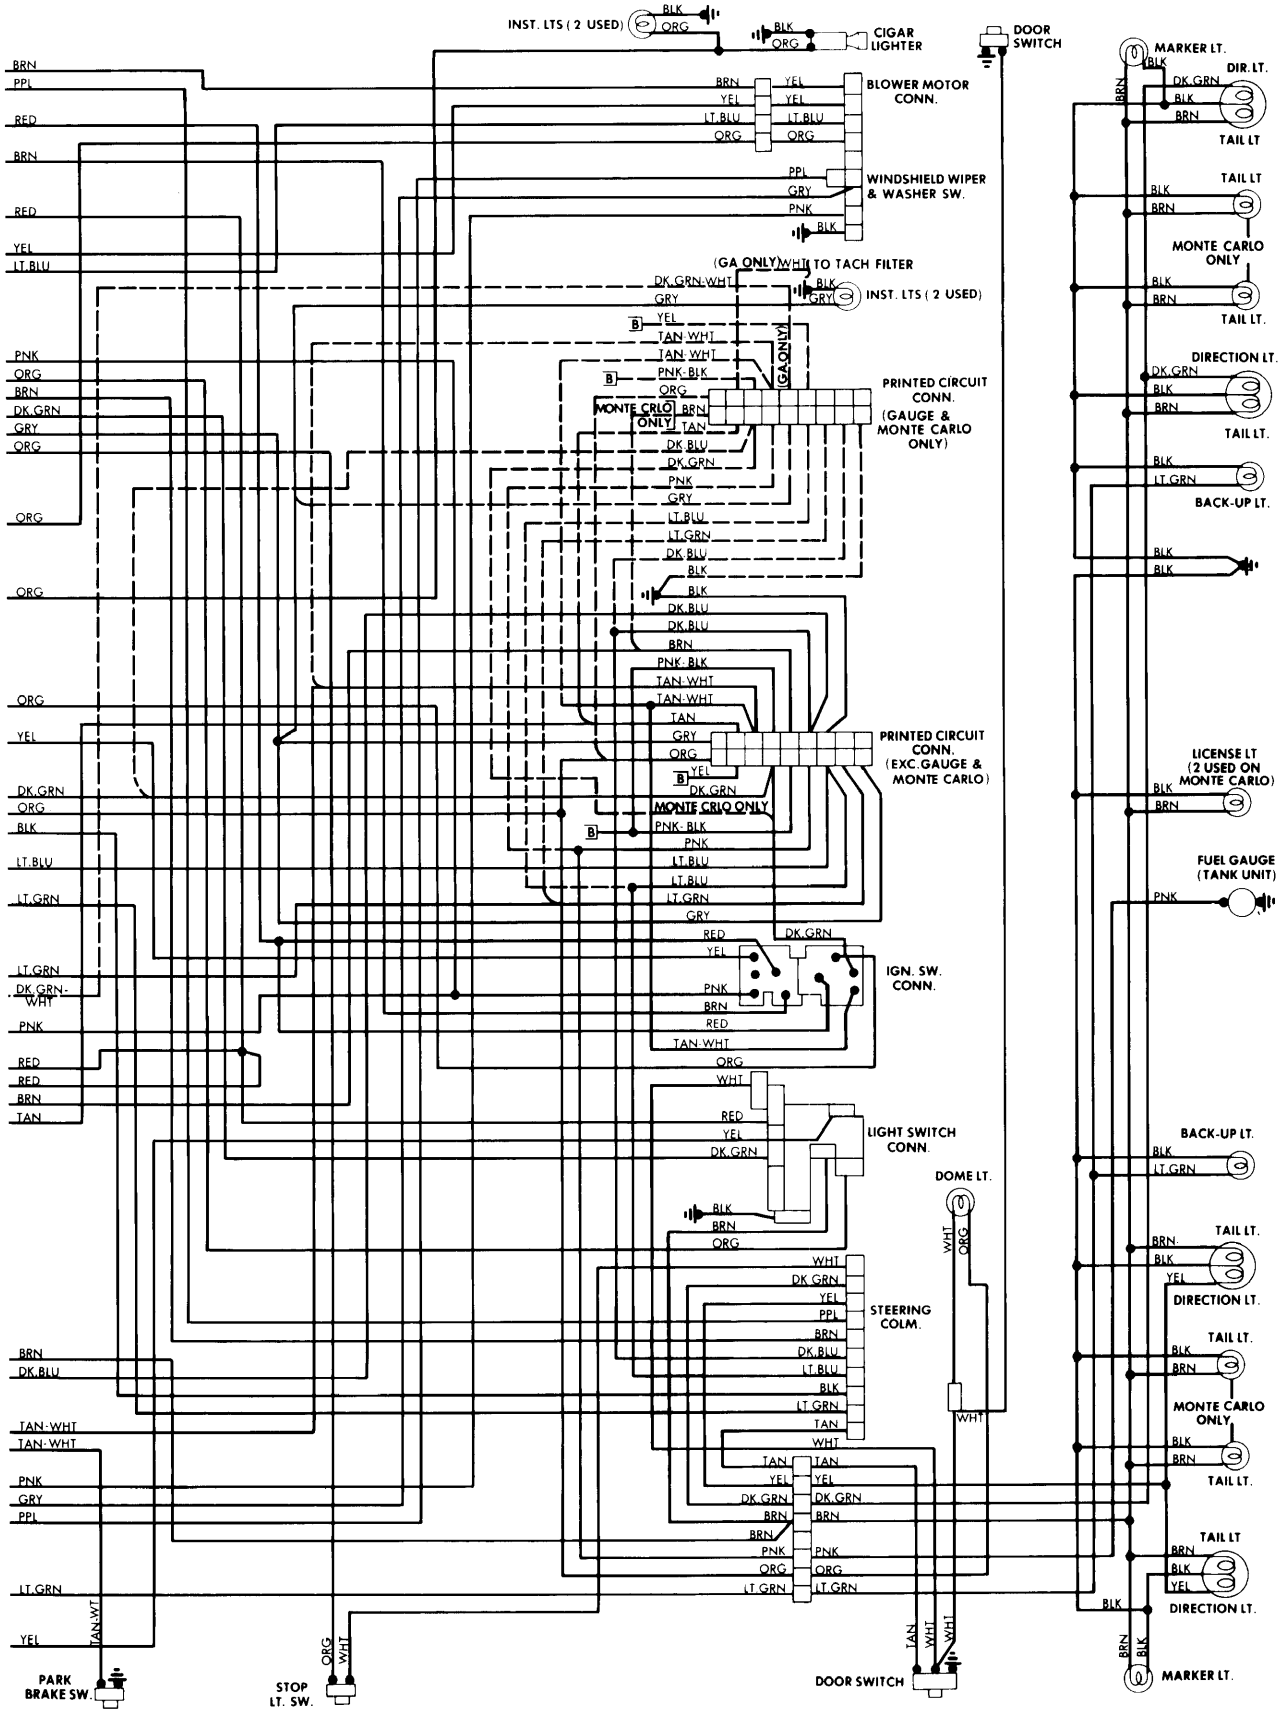

For ACCESSORY Details, see End of Section.

1978 Chevrolet

Malibu, Monte Carlo,
El Camino & GMC Caballero 4-39

- LEGEND**
ACCESSORY POWER FEED
- A. AIR CONDITIONING (MANUAL SYSTEM)
 - B. SEAT BELT WARNING SYSTEM
 - J. AUTOMATIC SPEED CONTROL SYSTEM
 - M. REAR WINDOW DEFOGGER (BLOWER)
 - P. POWER WINDOW CONTROL SYSTEM