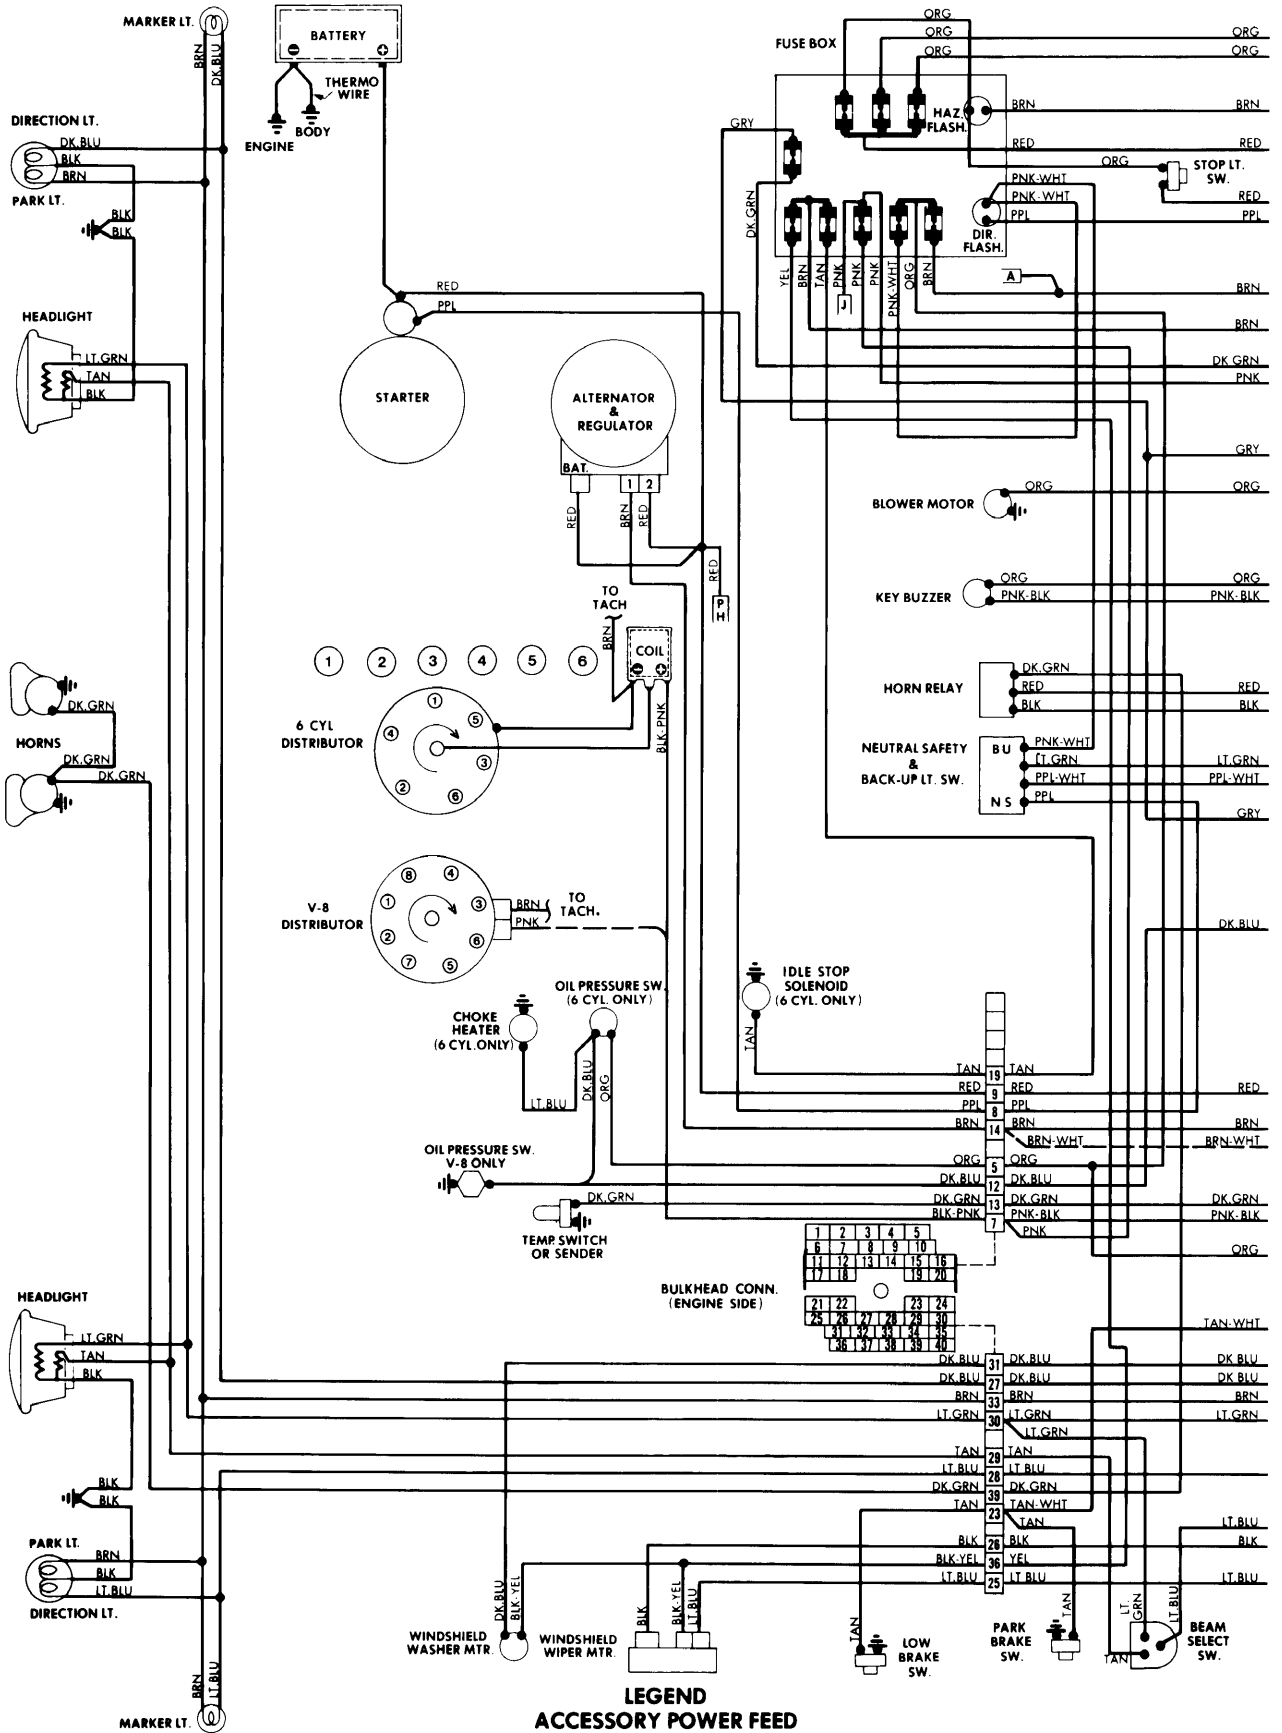

1978 Chevrolet

LEGEND
ACCESSORY POWER FEED

- A. AIR CONDITIONING (MANUAL SYSTEM)
- B. SEAT BELT WARNING SYSTEM
- H. ELECTRIC DOOR LOCK SYSTEM
- J. AUTOMATIC SPEED CONTROL SYSTEM
- P. POWER WINDOW CONTROL SYSTEM