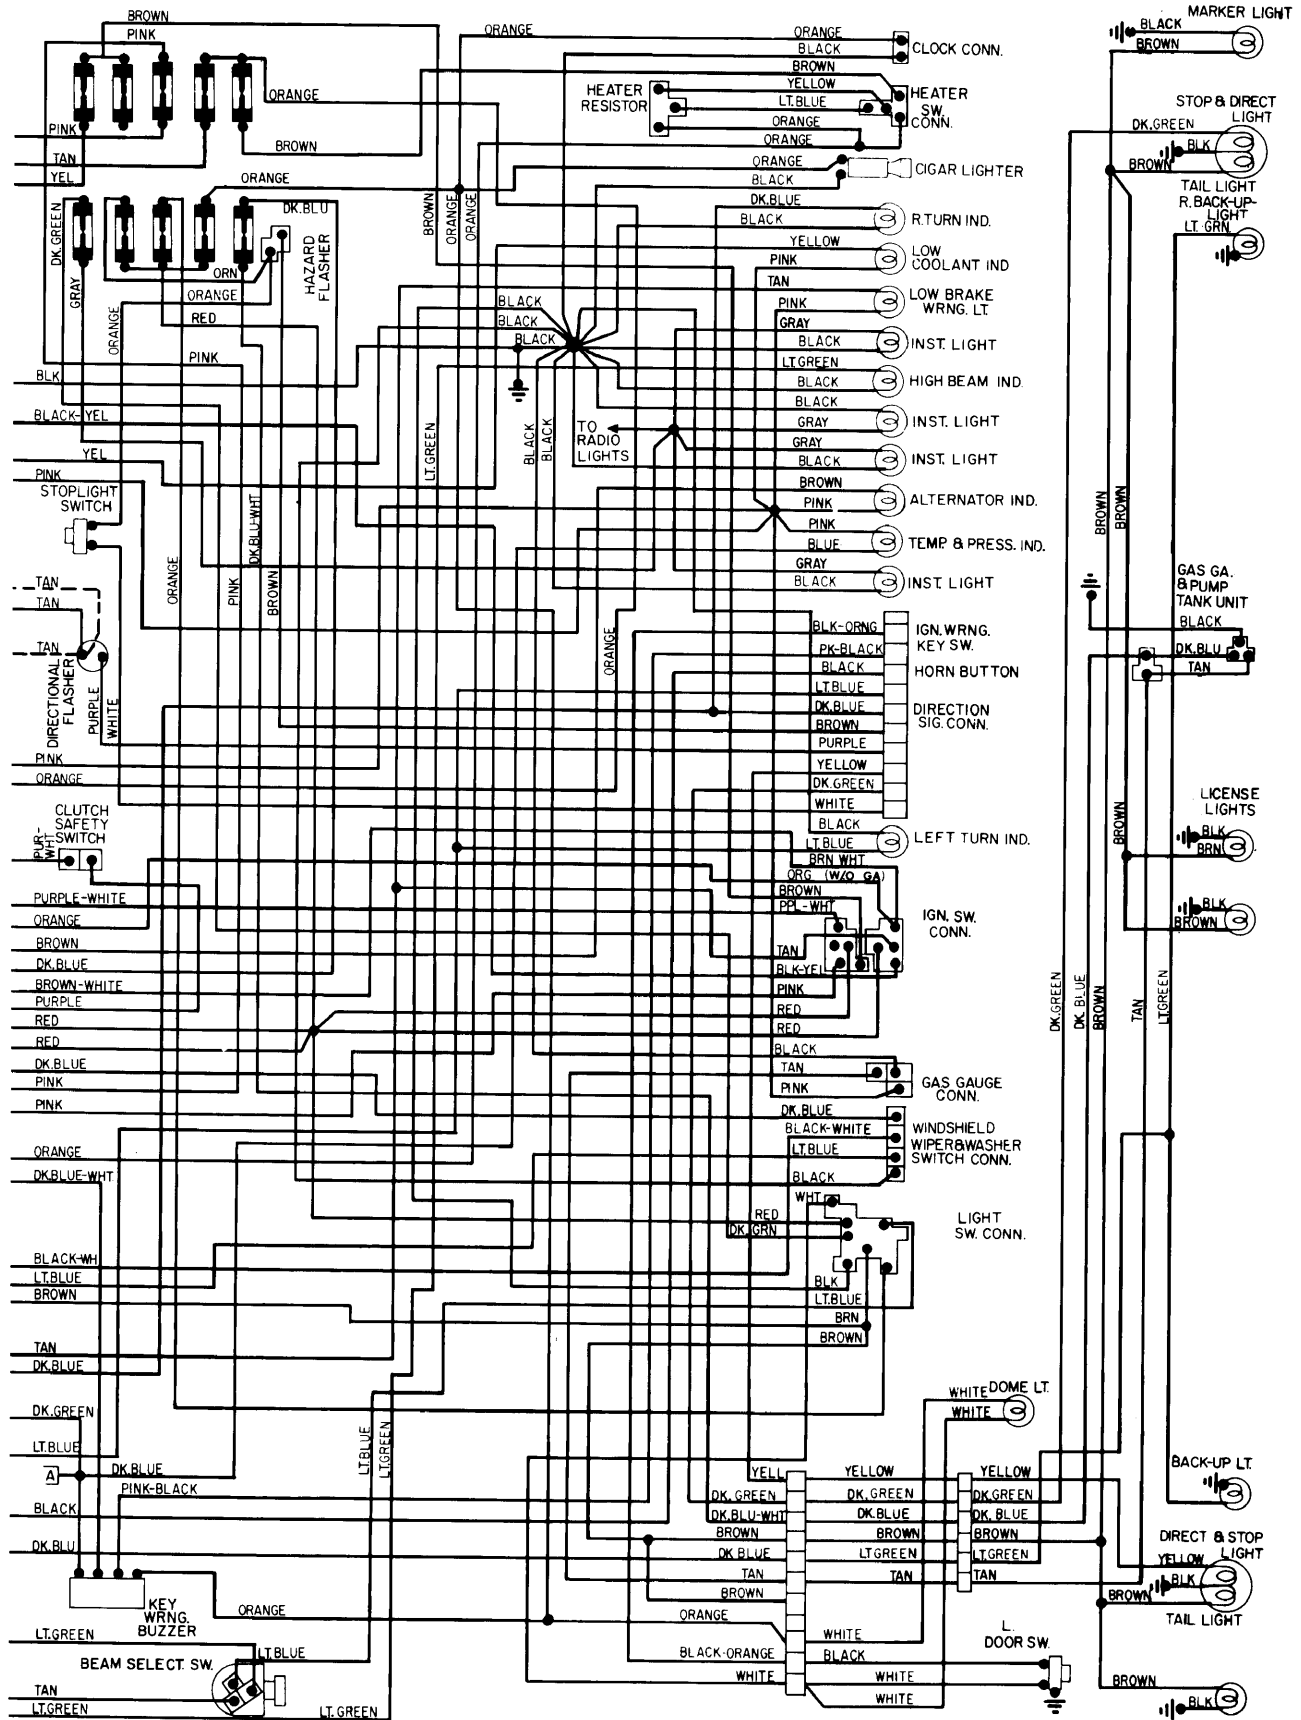

1978 Chevrolet

LEGEND
ACCESSORY POWER FEED

- A. AIR CONDITIONING (MANUAL SYSTEM)
- B. SEAT BELT WARNING SYSTEM
- C. REAR WINDOW DEFROSTER (GRID)