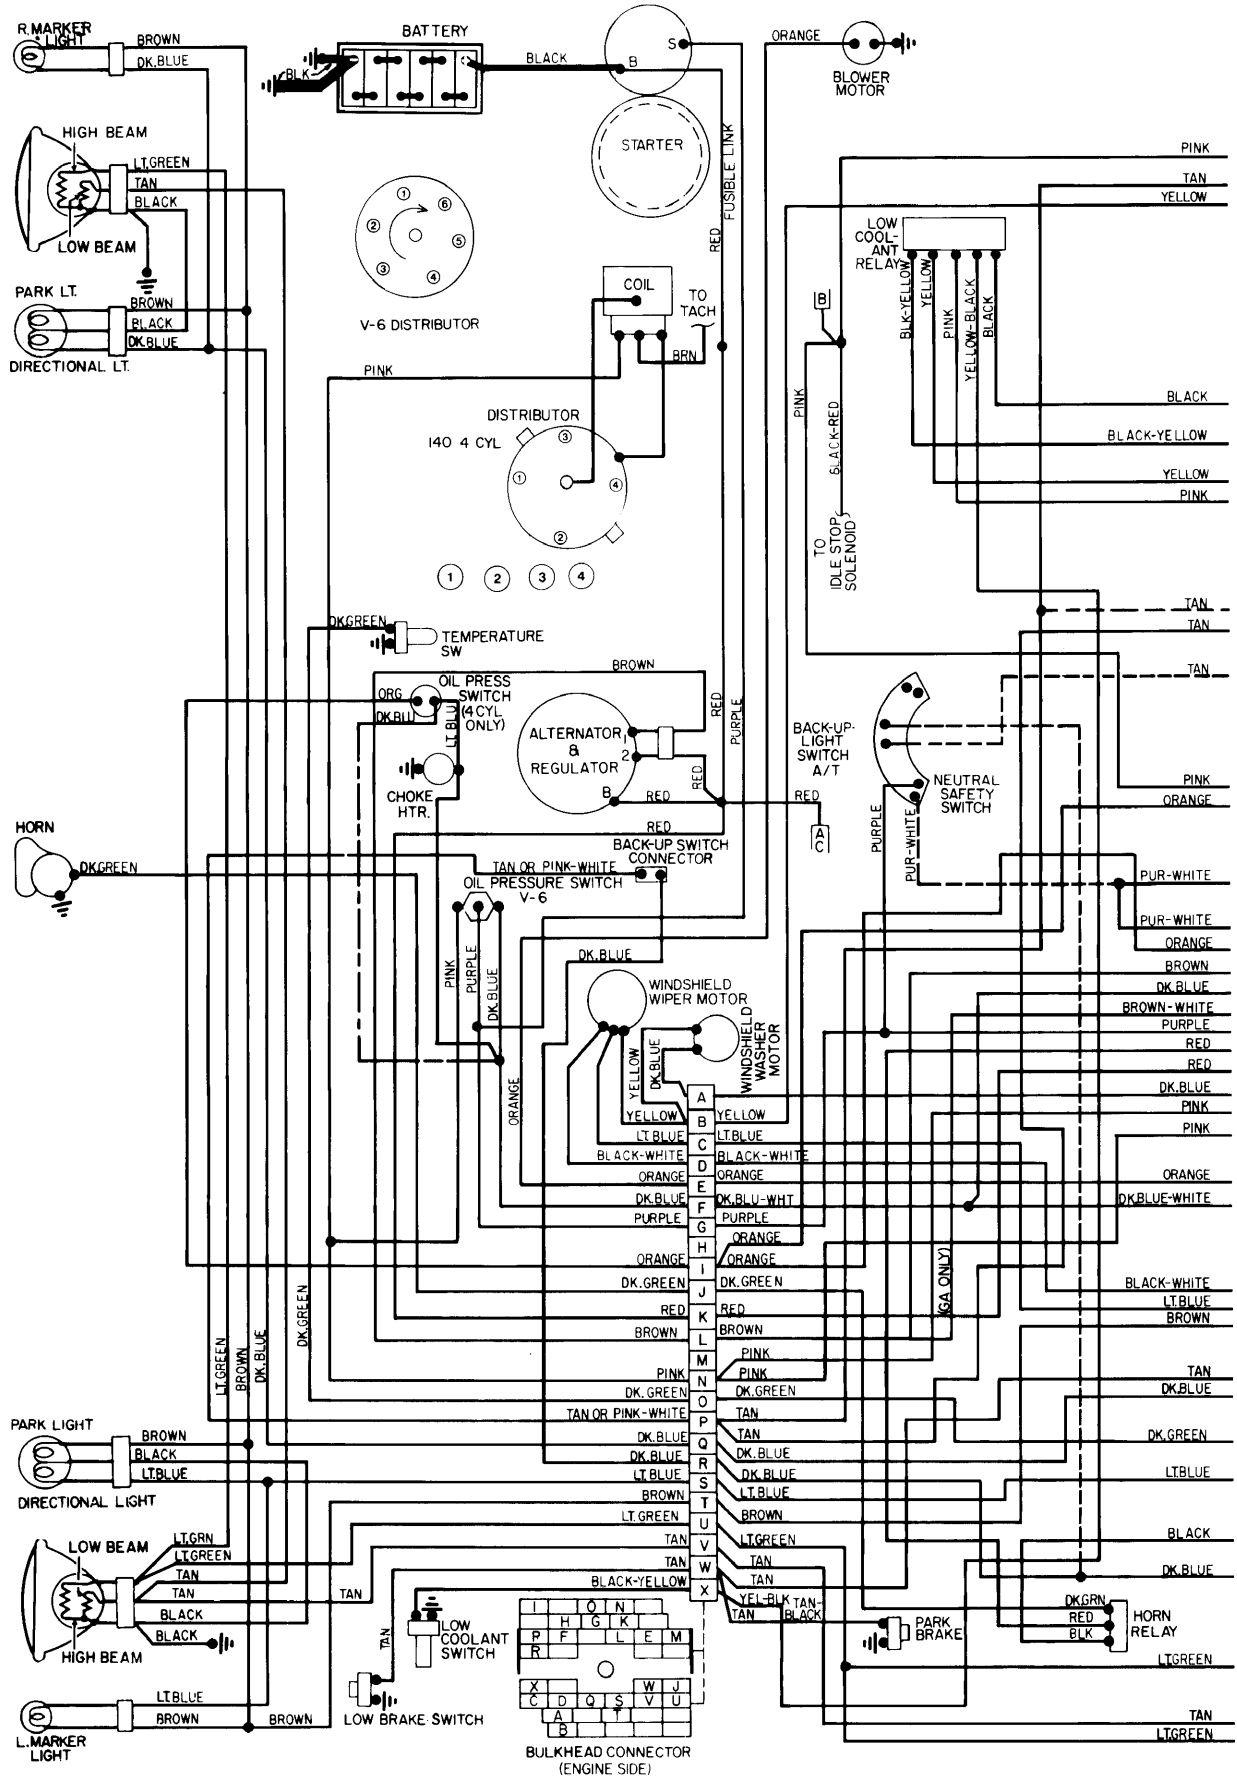

1978 Chevrolet

LEGEND
ACCESSORY POWER FEED

- A. AIR CONDITIONING (MANUAL SYSTEM)
- B. SEAT BELT WARNING SYSTEM
- C. REAR WINDOW DEFROSTER (GRID)