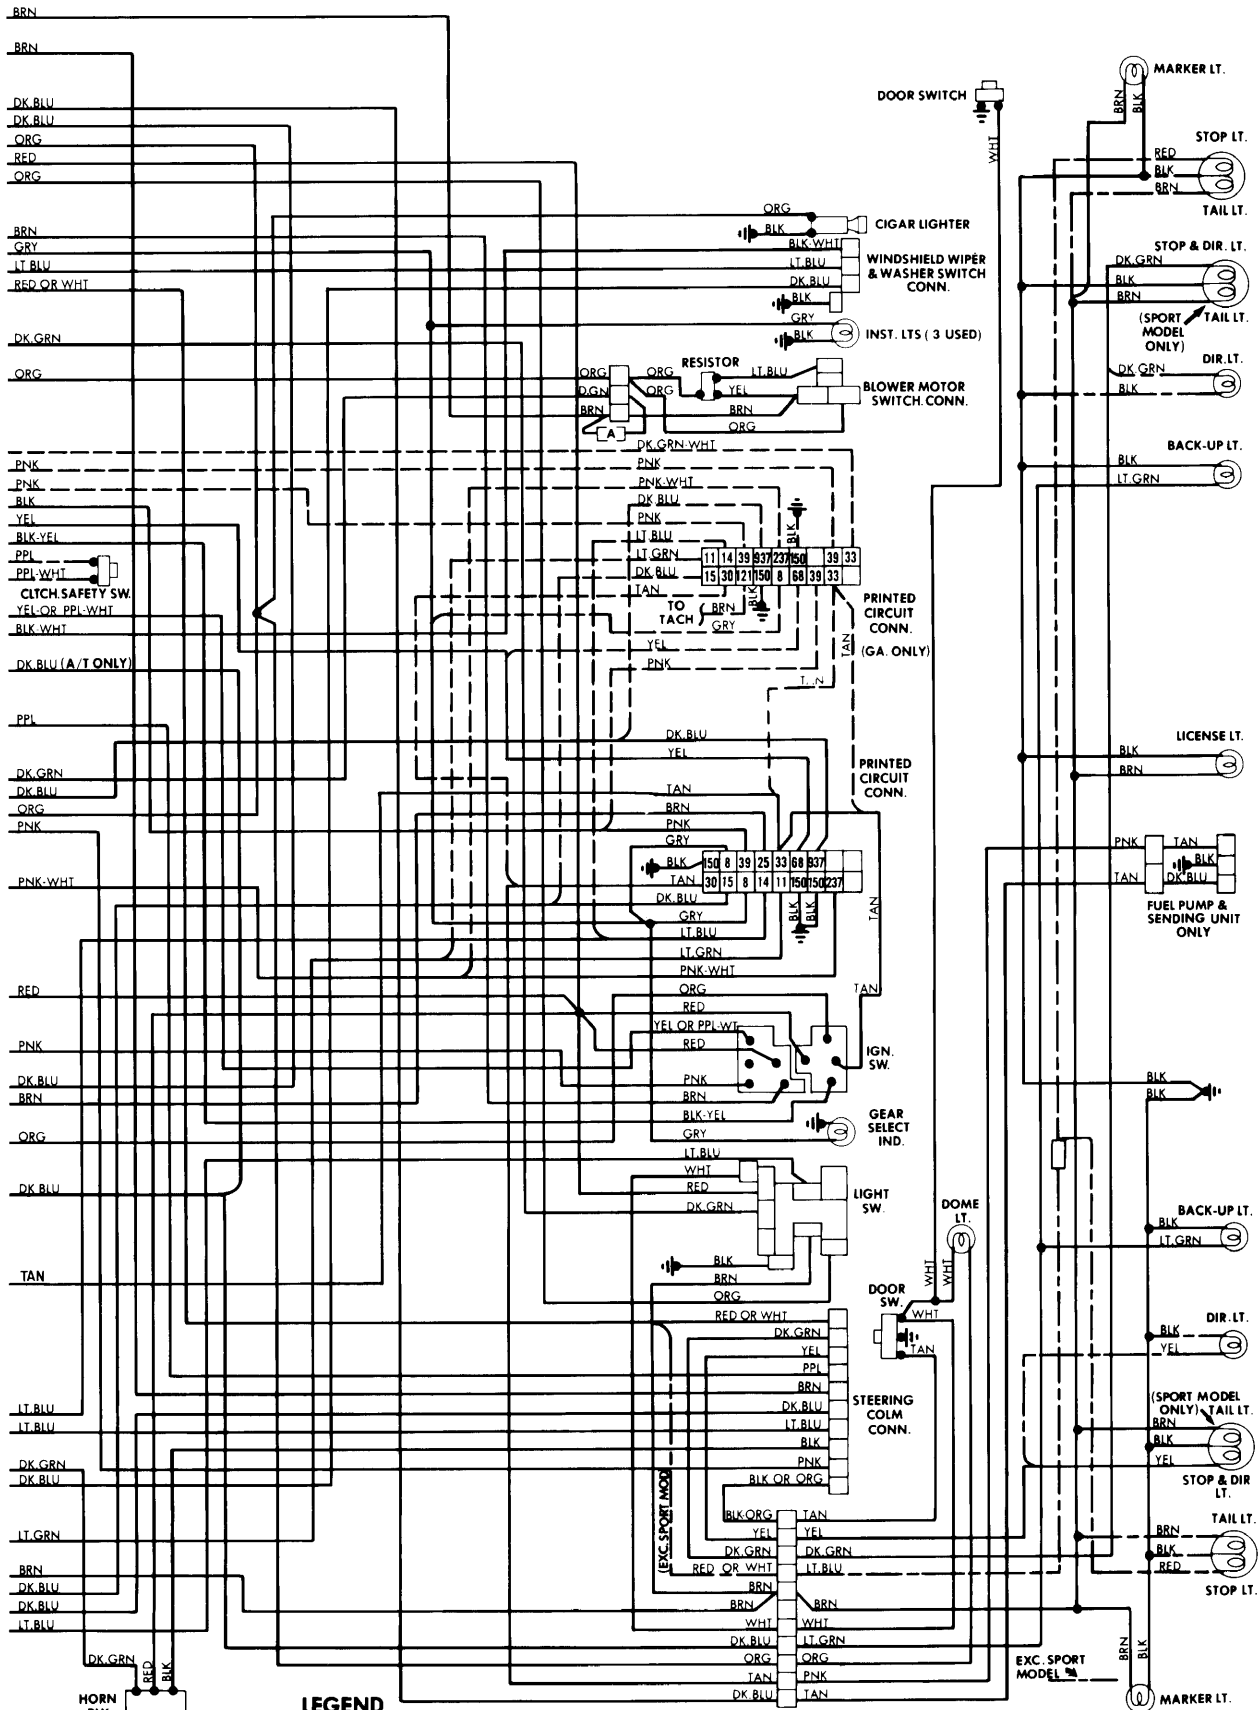

1978 Chevrolet

For ACCESSORY Details, see End of Section.

LEGEND
ACCESSORY POWER FEED
 A. AIR CONDITIONING (MANUAL SYSTEM)
 B. SEAT BELT WARNING SYSTEM
 C. REAR WINDOW DEFROSTER (GRID)
 H. ELECTRIC DOOR LOCK SYSTEM