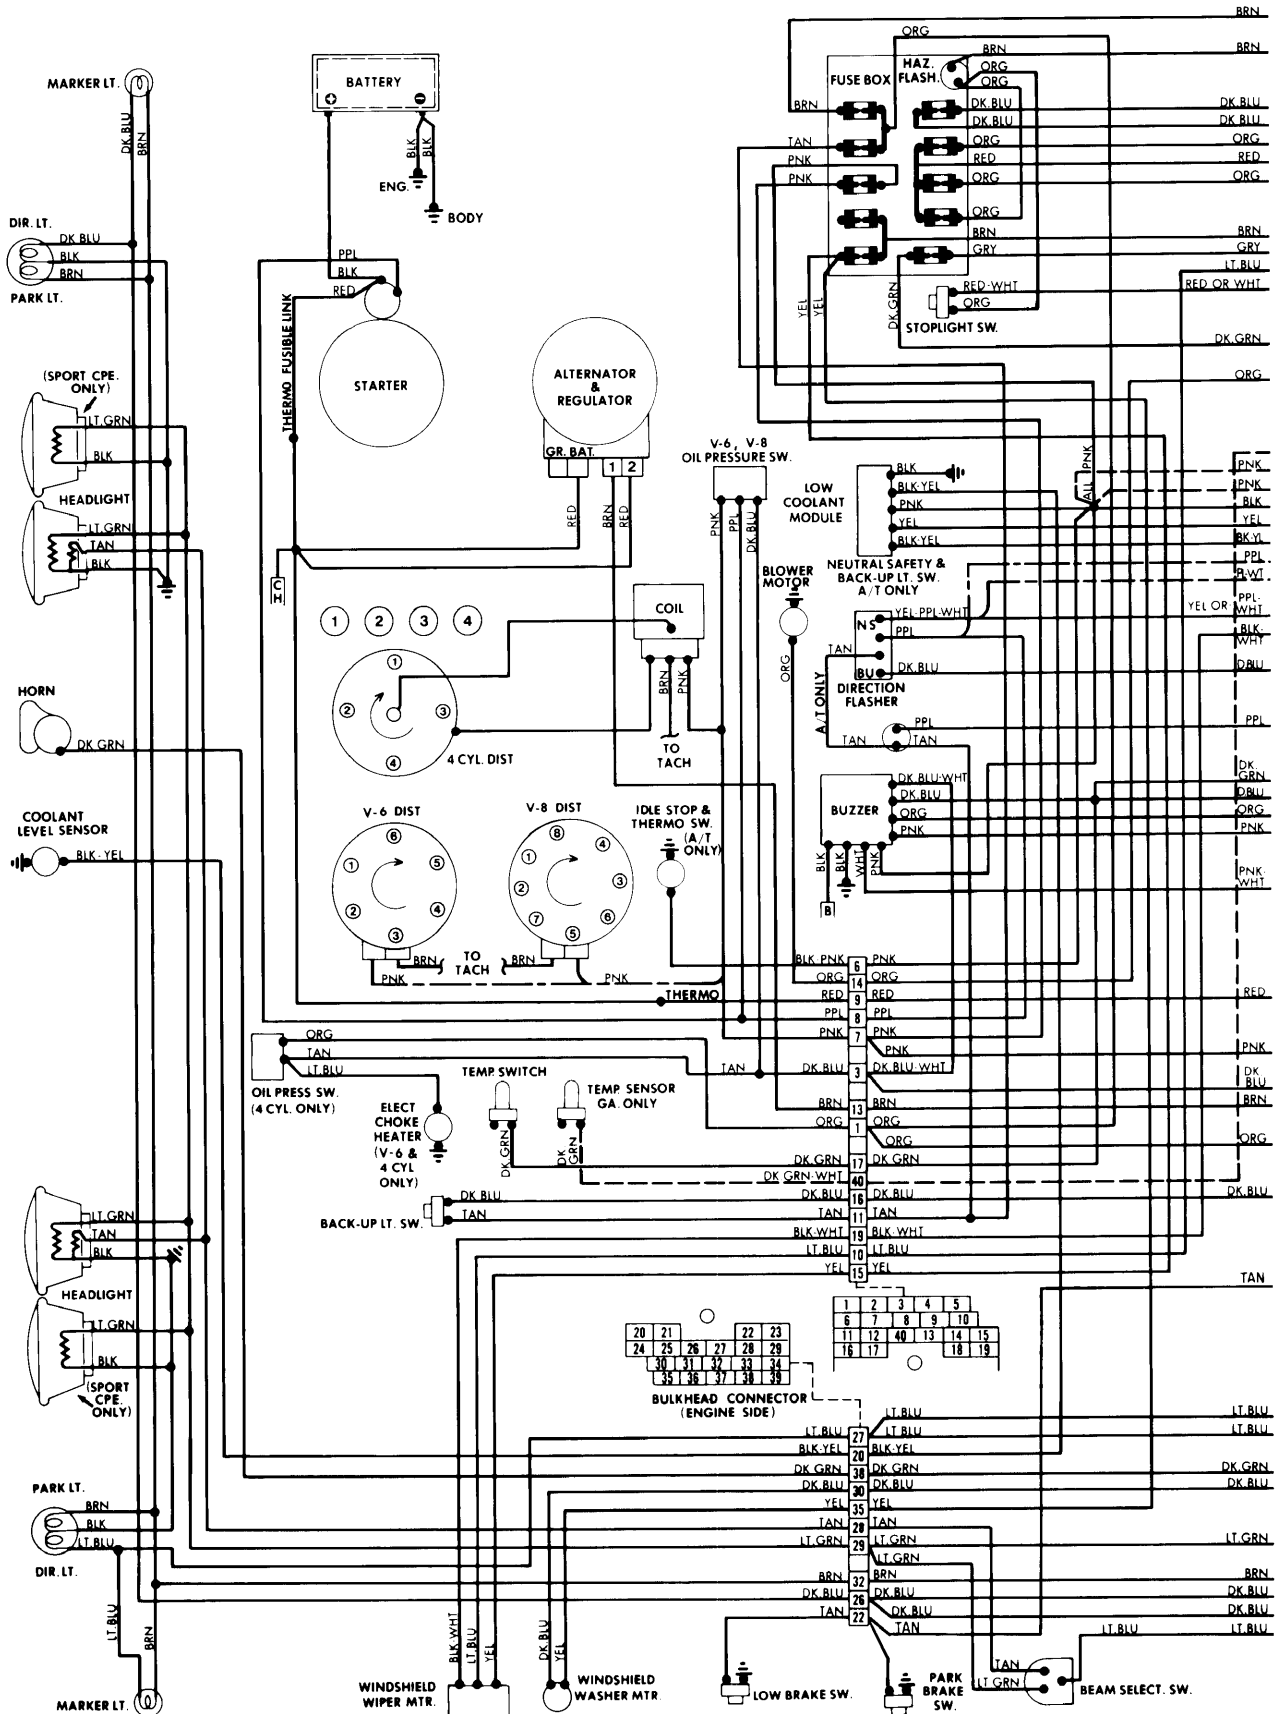

1978 Chevrolet

For ACCESSORY Details, see End of Section.

LEGEND
ACCESSORY POWER FEED
 A. AIR CONDITIONING (MANUAL SYSTEM)
 B. SEAT BELT WARNING SYSTEM
 C. REAR WINDOW DEFROSTER (GRID)
 H. ELECTRIC DOOR LOCK SYSTEM