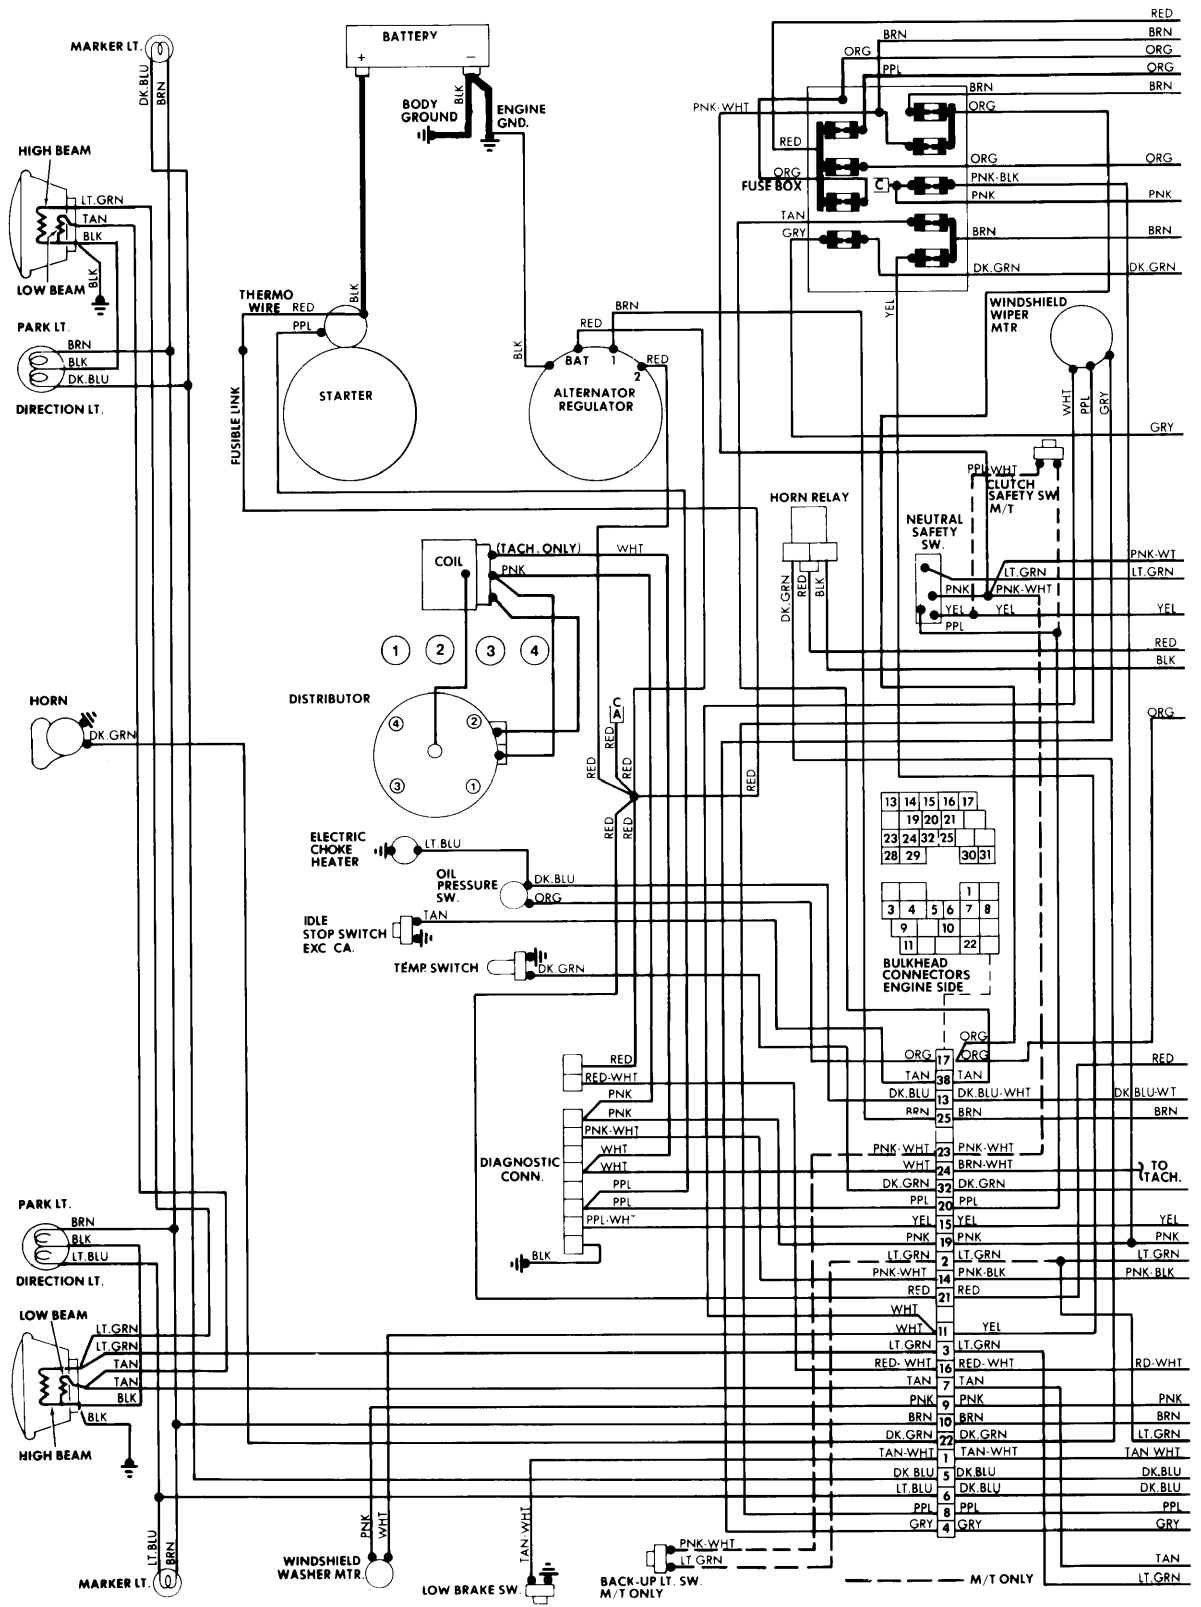

1978 Chevrolet

LEGEND
ACCESSORY POWER FEED

- A. AIR CONDITIONING (MANUAL SYSTEM)
- B. SEAT BELT WARNING SYSTEM
- C. REAR WINDOW DEFROSTER (GRID)

For ACCESSORY Details, see End of Section.