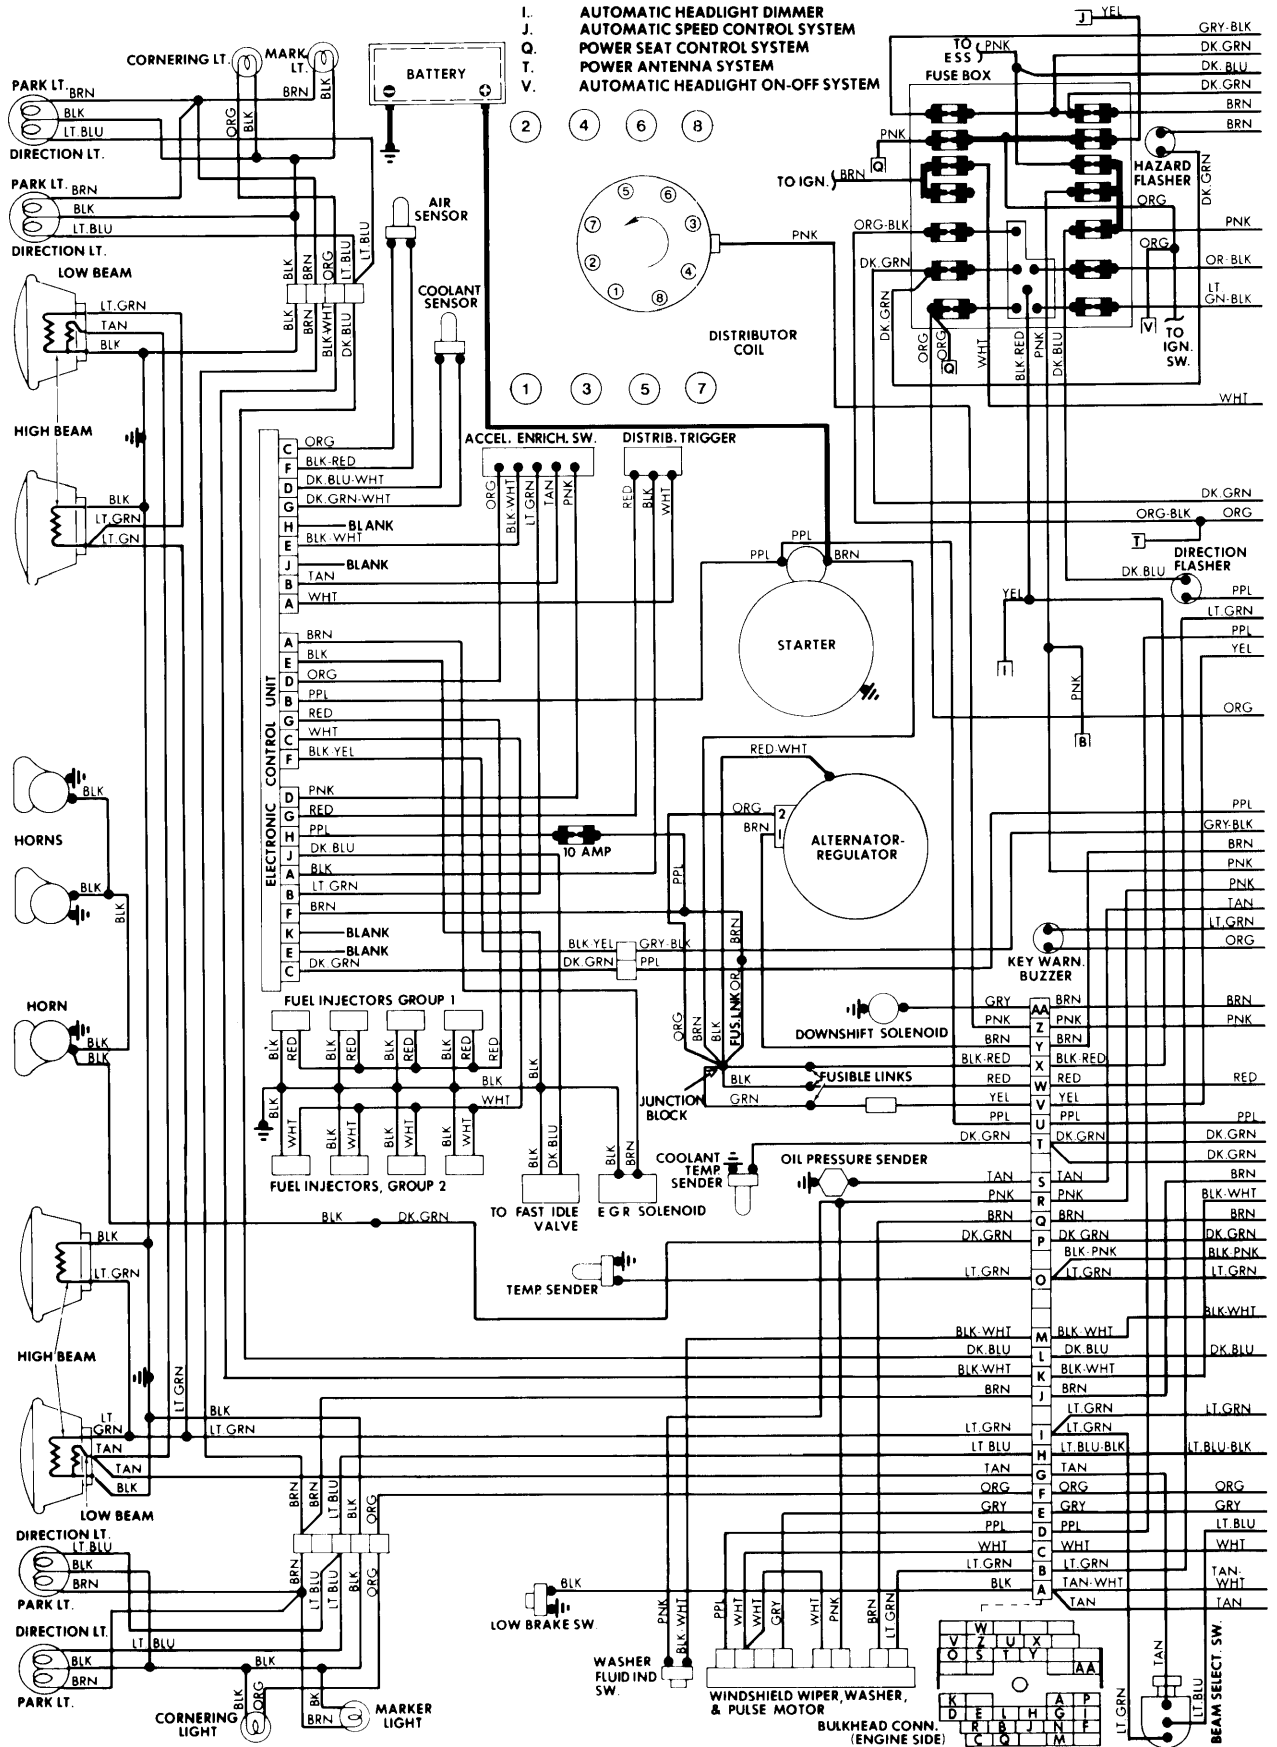

1978 Cadillac

LEGEND ACCESSORY POWER FEED

- B. SEAT BELT WARNING SYSTEM
- I. AUTOMATIC HEADLIGHT DIMMER
- J. AUTOMATIC SPEED CONTROL SYSTEM
- Q. POWER SEAT CONTROL SYSTEM
- T. POWER ANTENNA SYSTEM
- V. AUTOMATIC HEADLIGHT ON-OFF SYSTEM

For ACCESSORY Details, see End of Section.