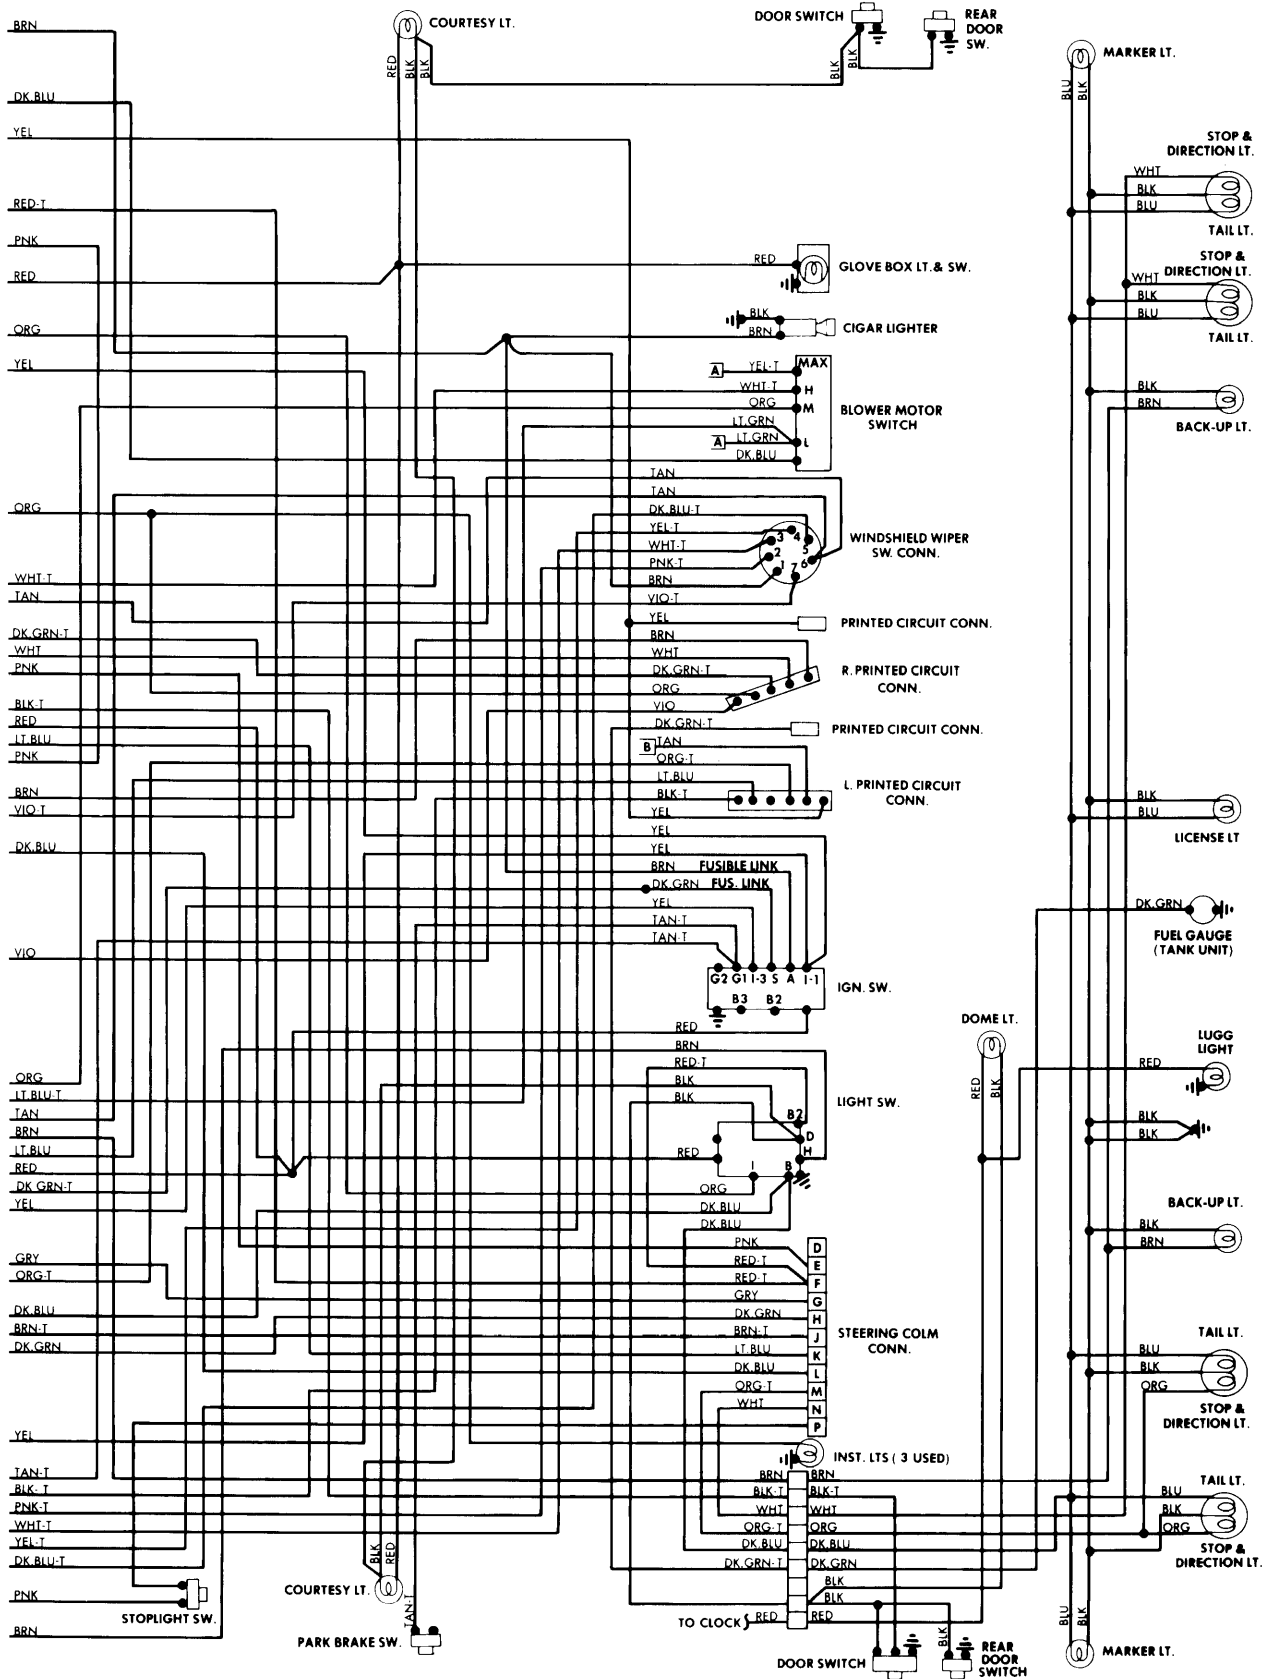

For ACCESSORY Details, see End of Section.

1978 American Motors Matador - Four Door Models 4-13

LEGEND ACCESSORY POWER FEED

- A. AIR CONDITIONING (MANUAL SYSTEM)
- B. SEAT BELT WARNING SYSTEM