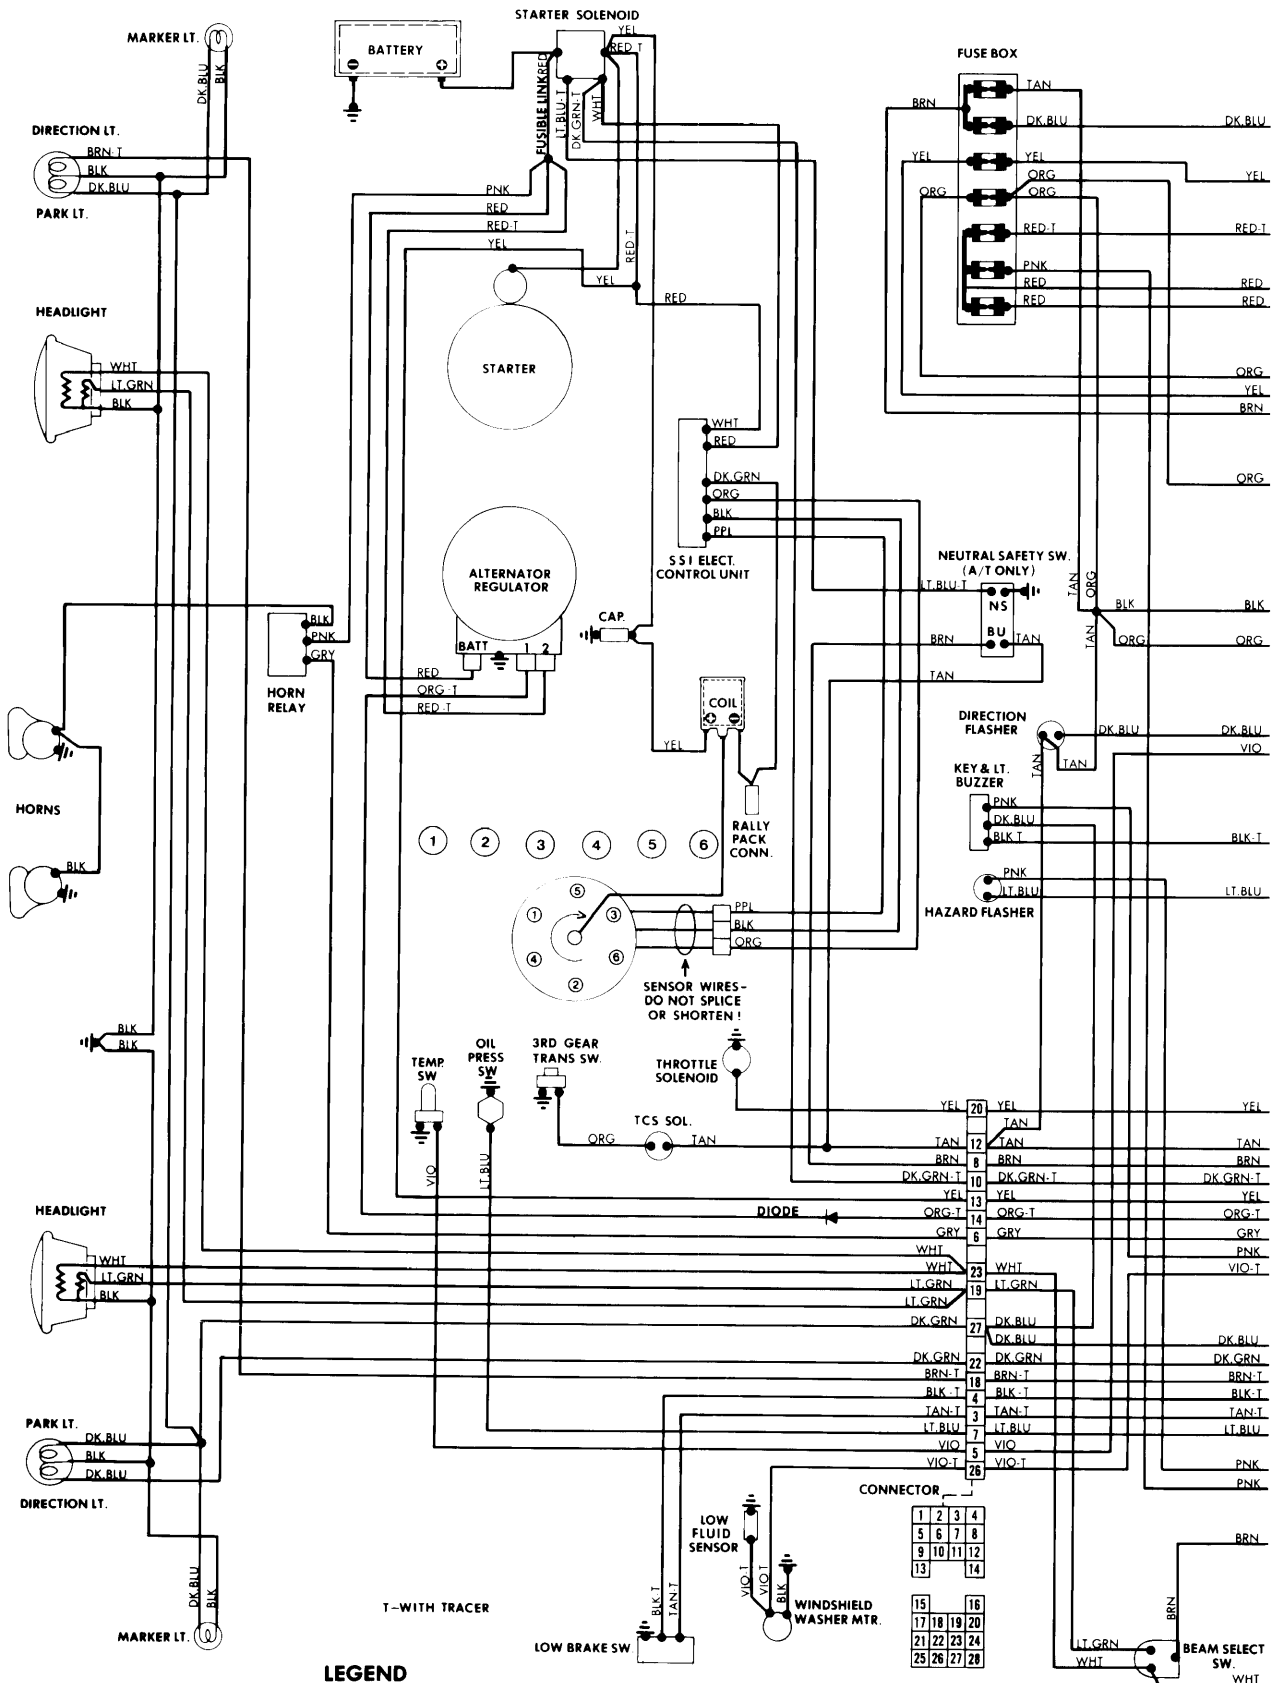

1978 American Motors

LEGEND
ACCESSORY POWER FEED
 A. AIR CONDITIONING (MANUAL SYSTEM)
 B. SEAT BELT WARNING SYSTEM

For ACCESSORY Details, see End of Section.