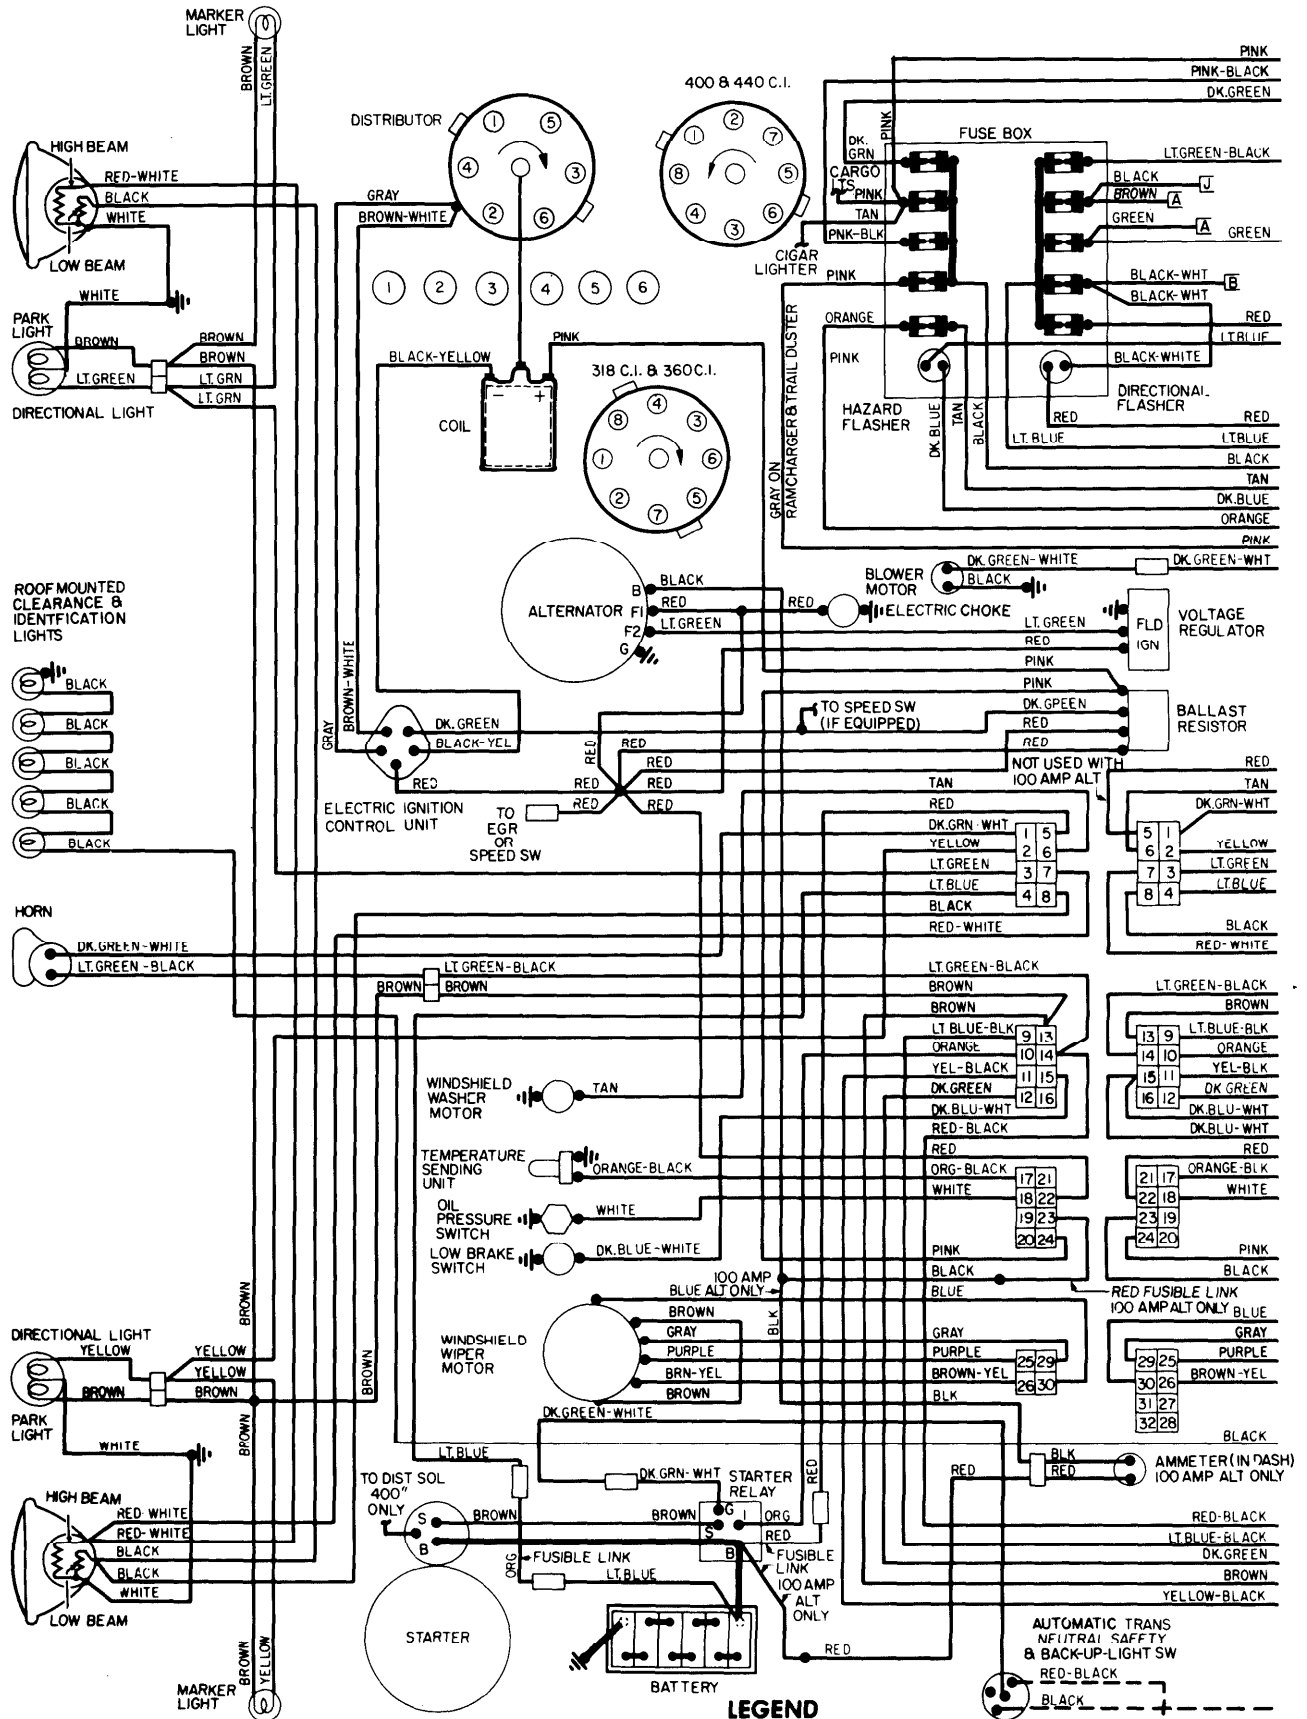

1977 Plymouth

- LEGEND**
ACCESSORY POWER FEED
- A. AIR CONDITIONING (MANUAL SYSTEM)
 - B. SEAT BELT WARNING SYSTEM
 - J. AUTOMATIC SPEED CONTROL SYSTEM

1977 Plymouth "PD" & "PW" Models