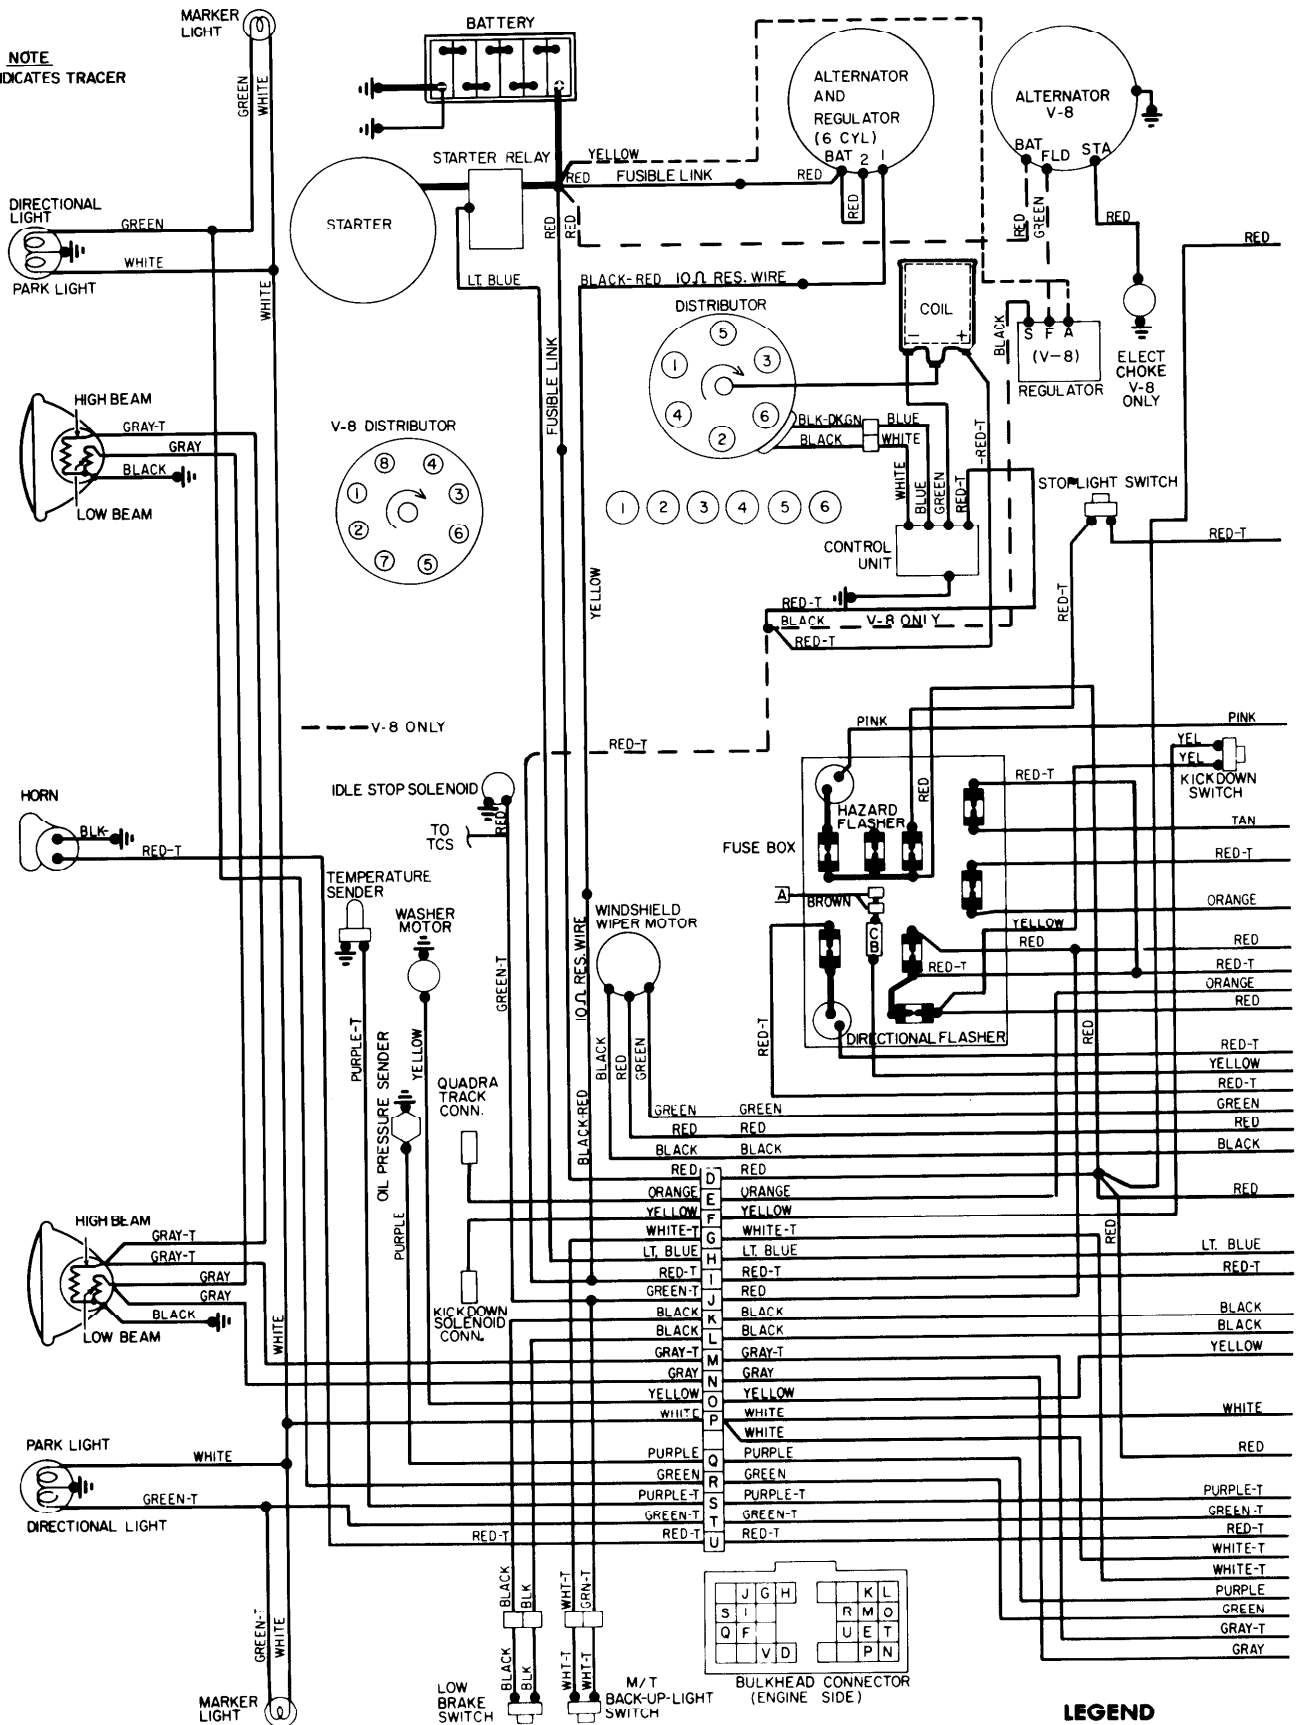

1977 Jeep

NOTE
(T) INDICATES TRACER

LEGEND
ACCESSORY POWER FEED

A. AIR CONDITIONING (MANUAL SYSTEM)