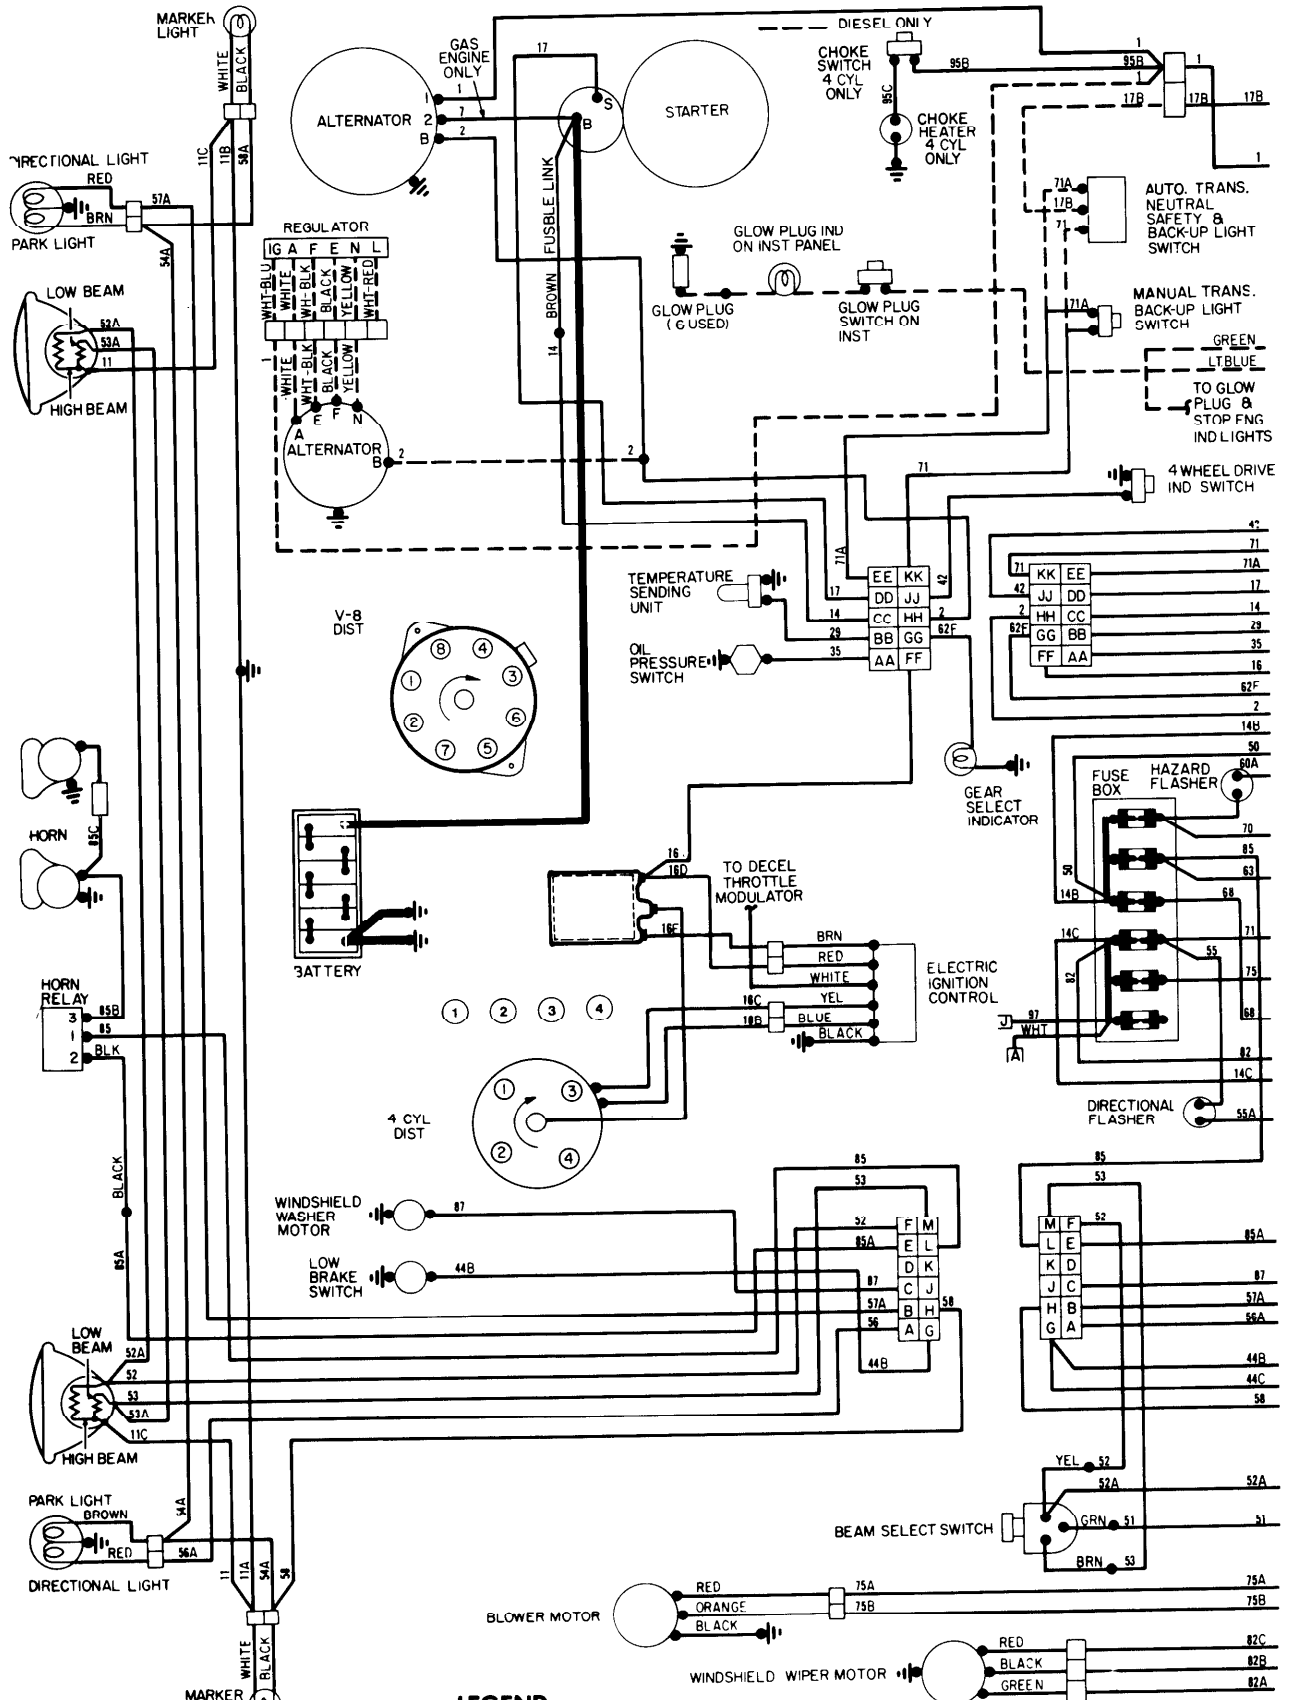

1977 International

LEGEND
ACCESSORY POWER FEED
A. AIR CONDITIONING (MANUAL SYSTEM)
J. AUTOMATIC SPEED CONTROL SYSTEM

1977 International

Scout II, Terra
& Traveler

5-27