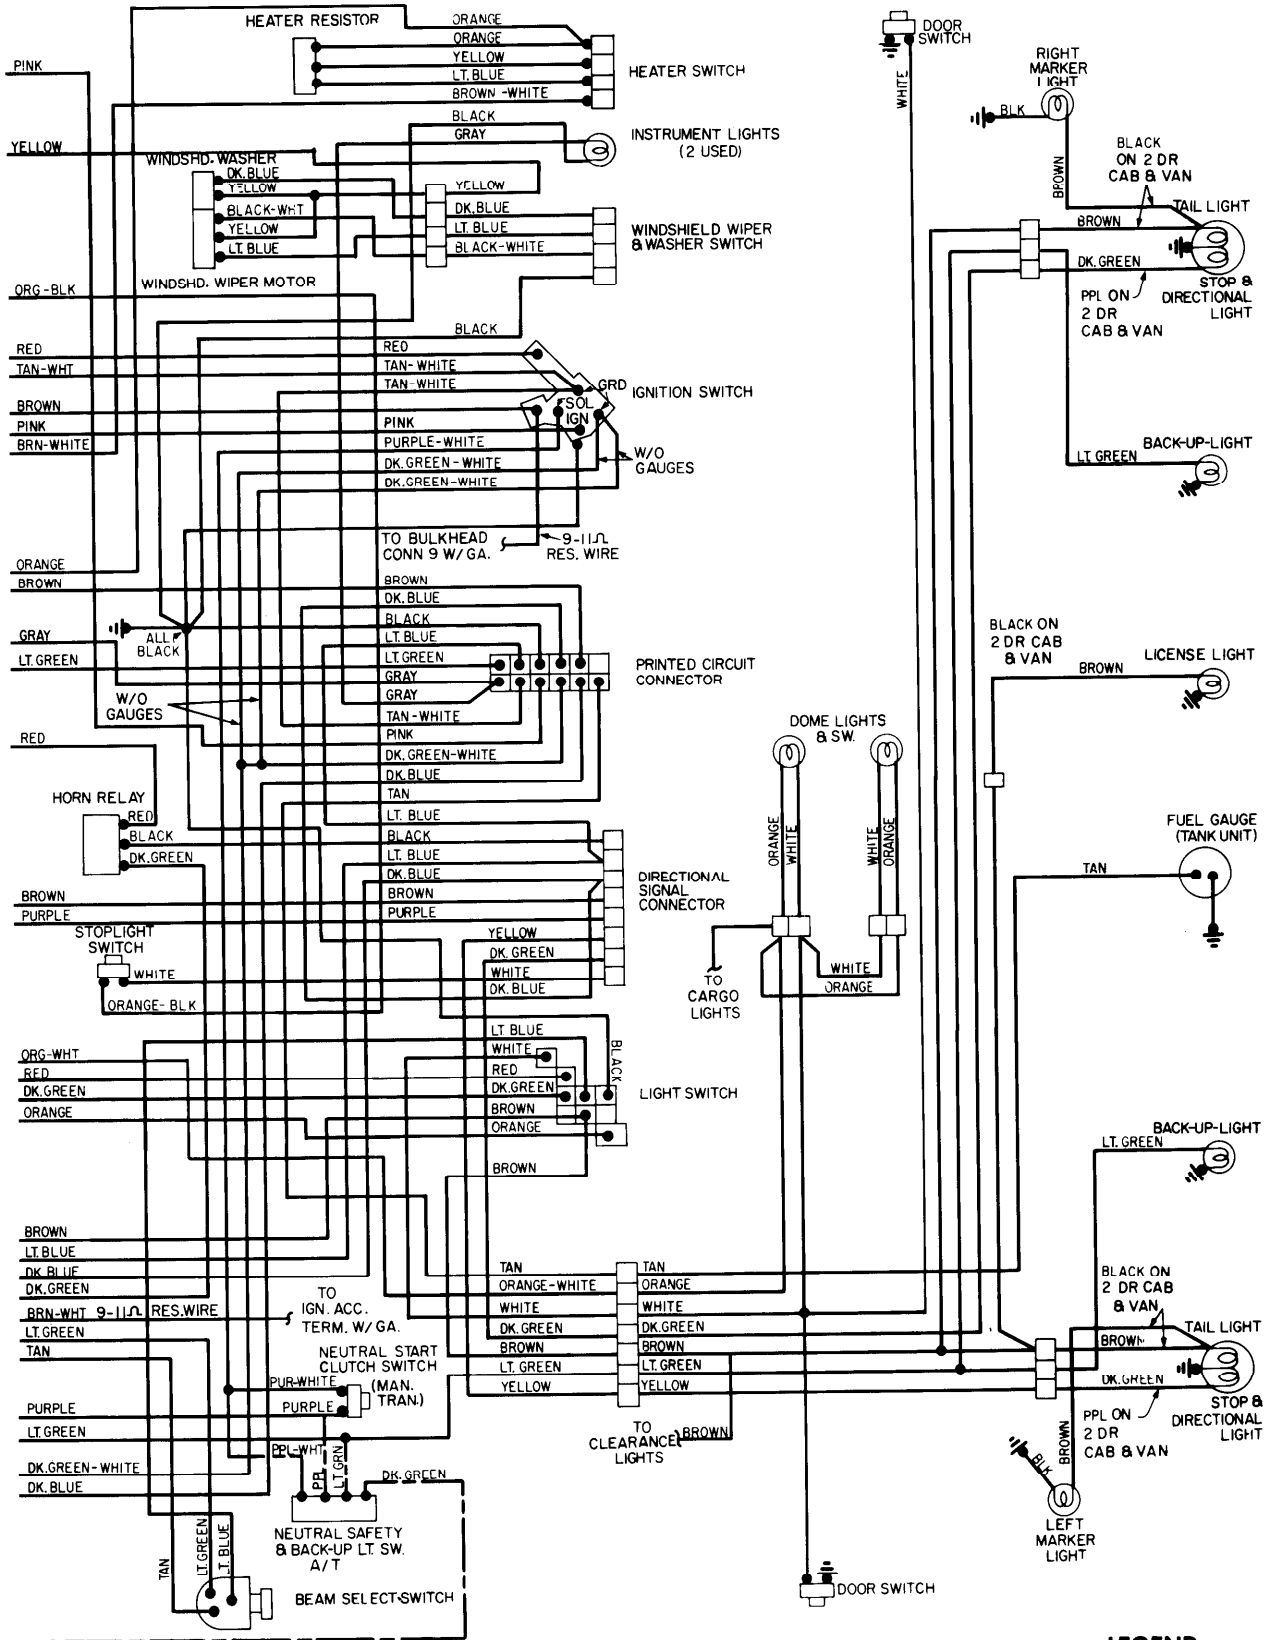

# 1977 GMC

**LEGEND**  
**ACCESSORY POWER FEED**  
A. AIR CONDITIONING (MANUAL SYSTEM)  
J. AUTOMATIC SPEED CONTROL SYSTEM