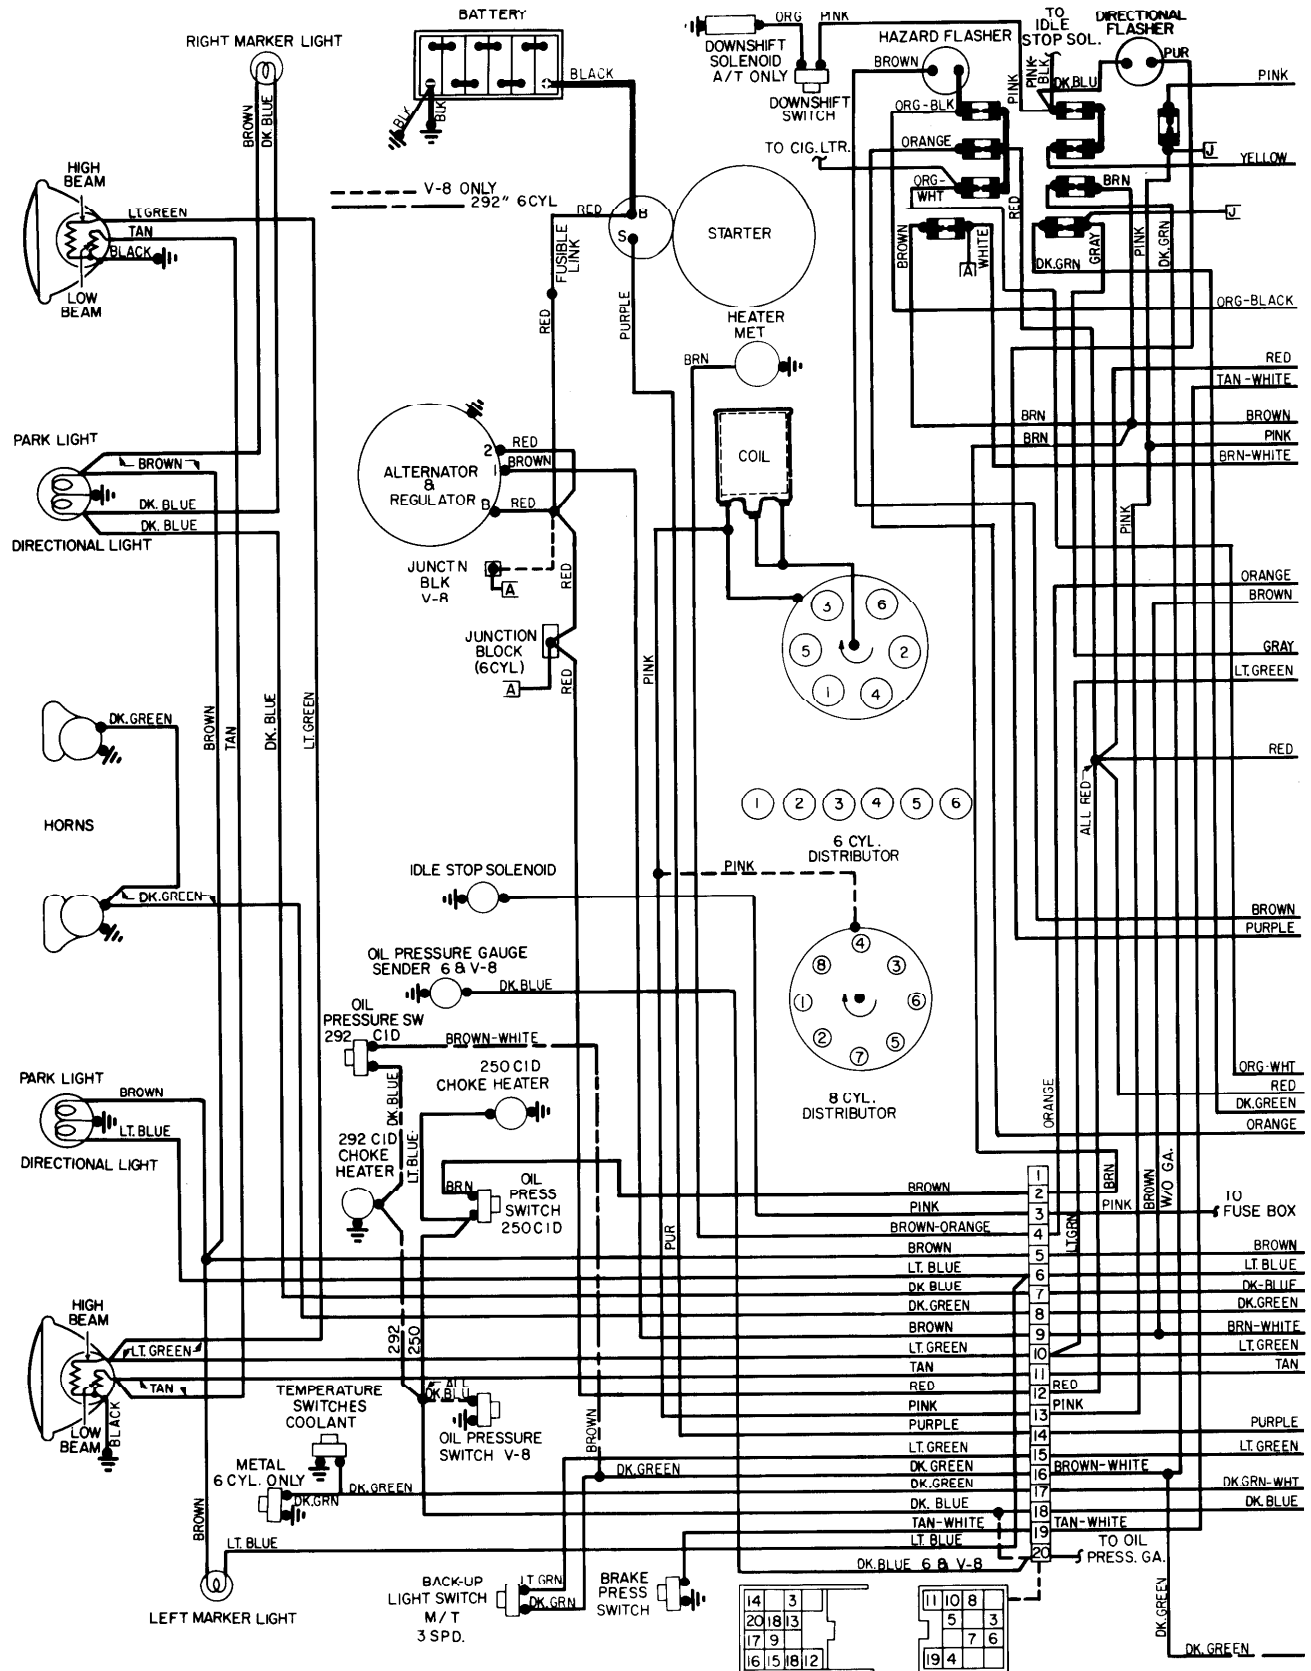

# 1977 GMC

**LEGEND**  
**ACCESSORY POWER FEED**  
A. AIR CONDITIONING (MANUAL SYSTEM)  
J. AUTOMATIC SPEED CONTROL SYSTEM