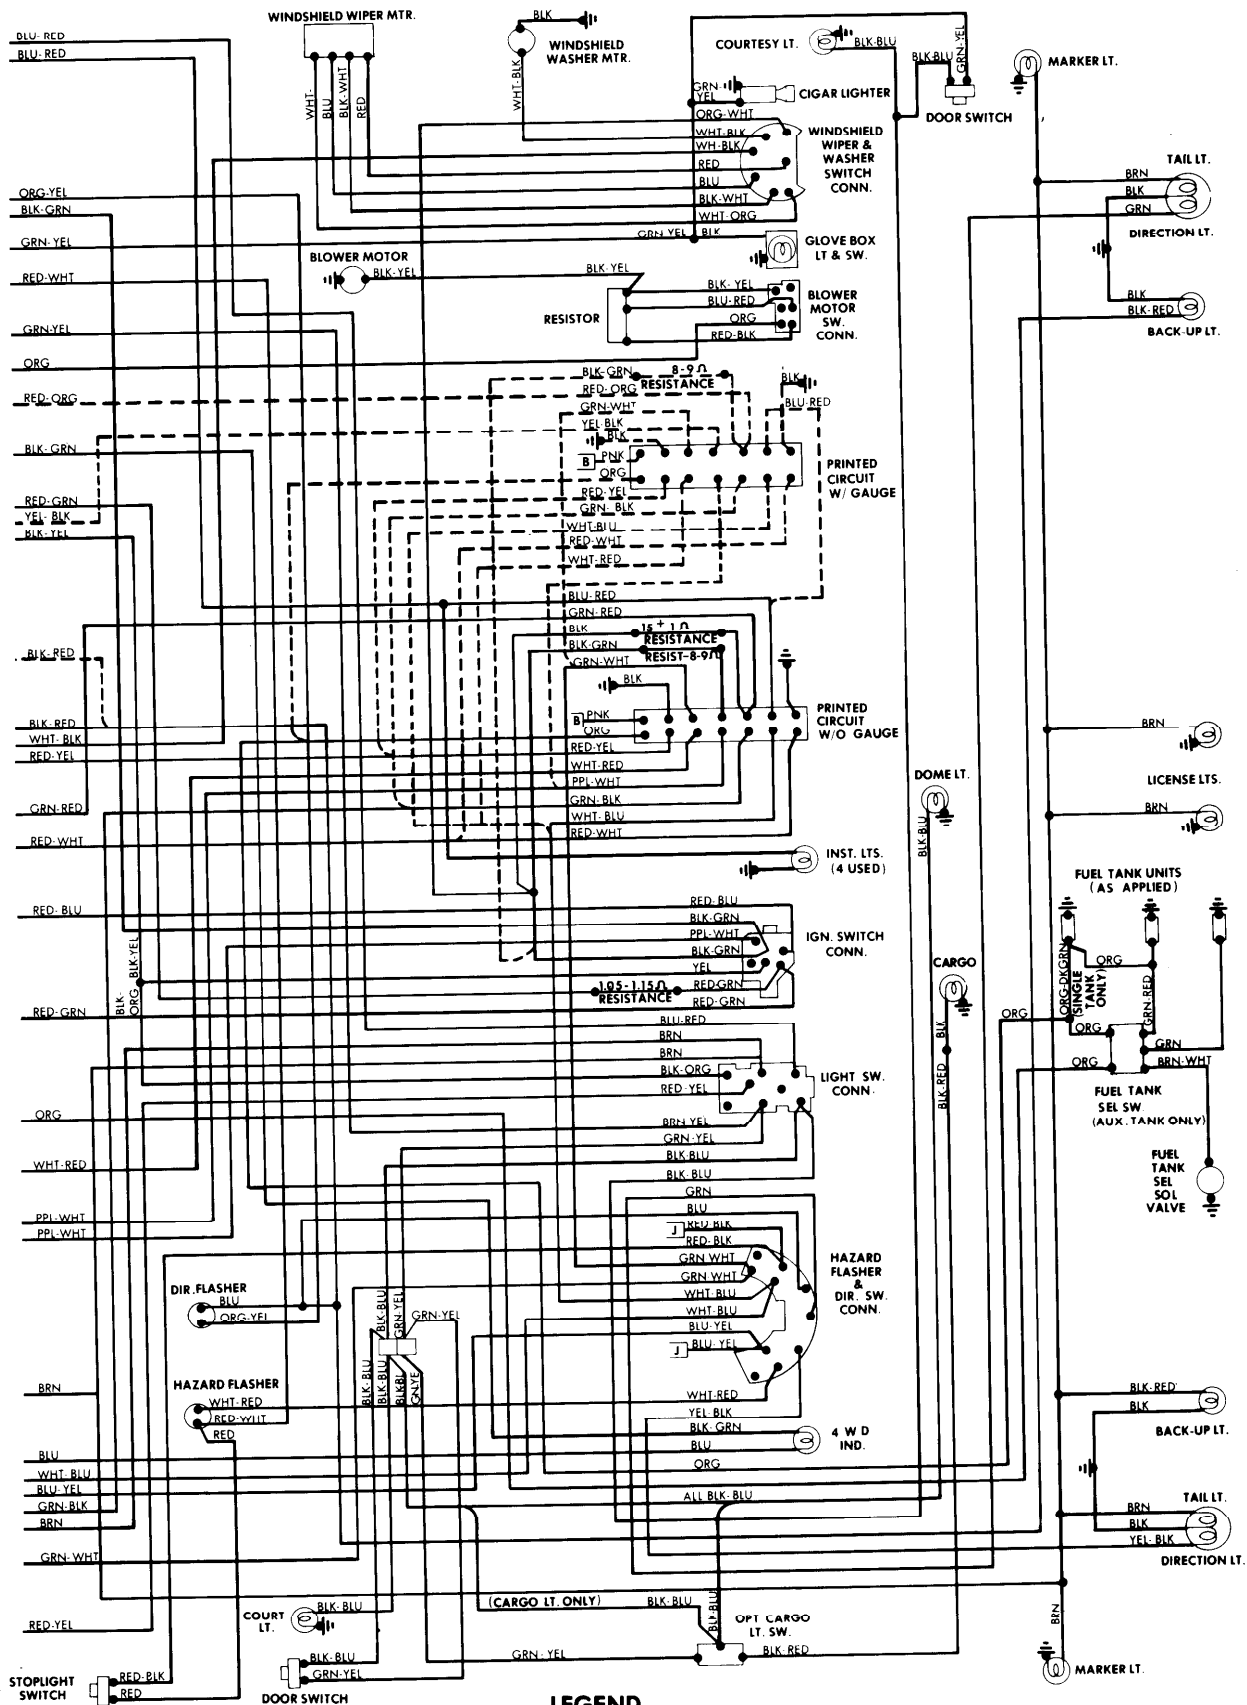

# 1977 Ford

### LEGEND ACCESSORY POWER FEED

- A. AIR CONDITIONING (MANUAL SYSTEM)
- B. SEAT BELT WARNING SYSTEM
- C. REAR WINDOW DEFROSTER (GRID)
- J. AUTOMATIC SPEED CONTROL SYSTEM