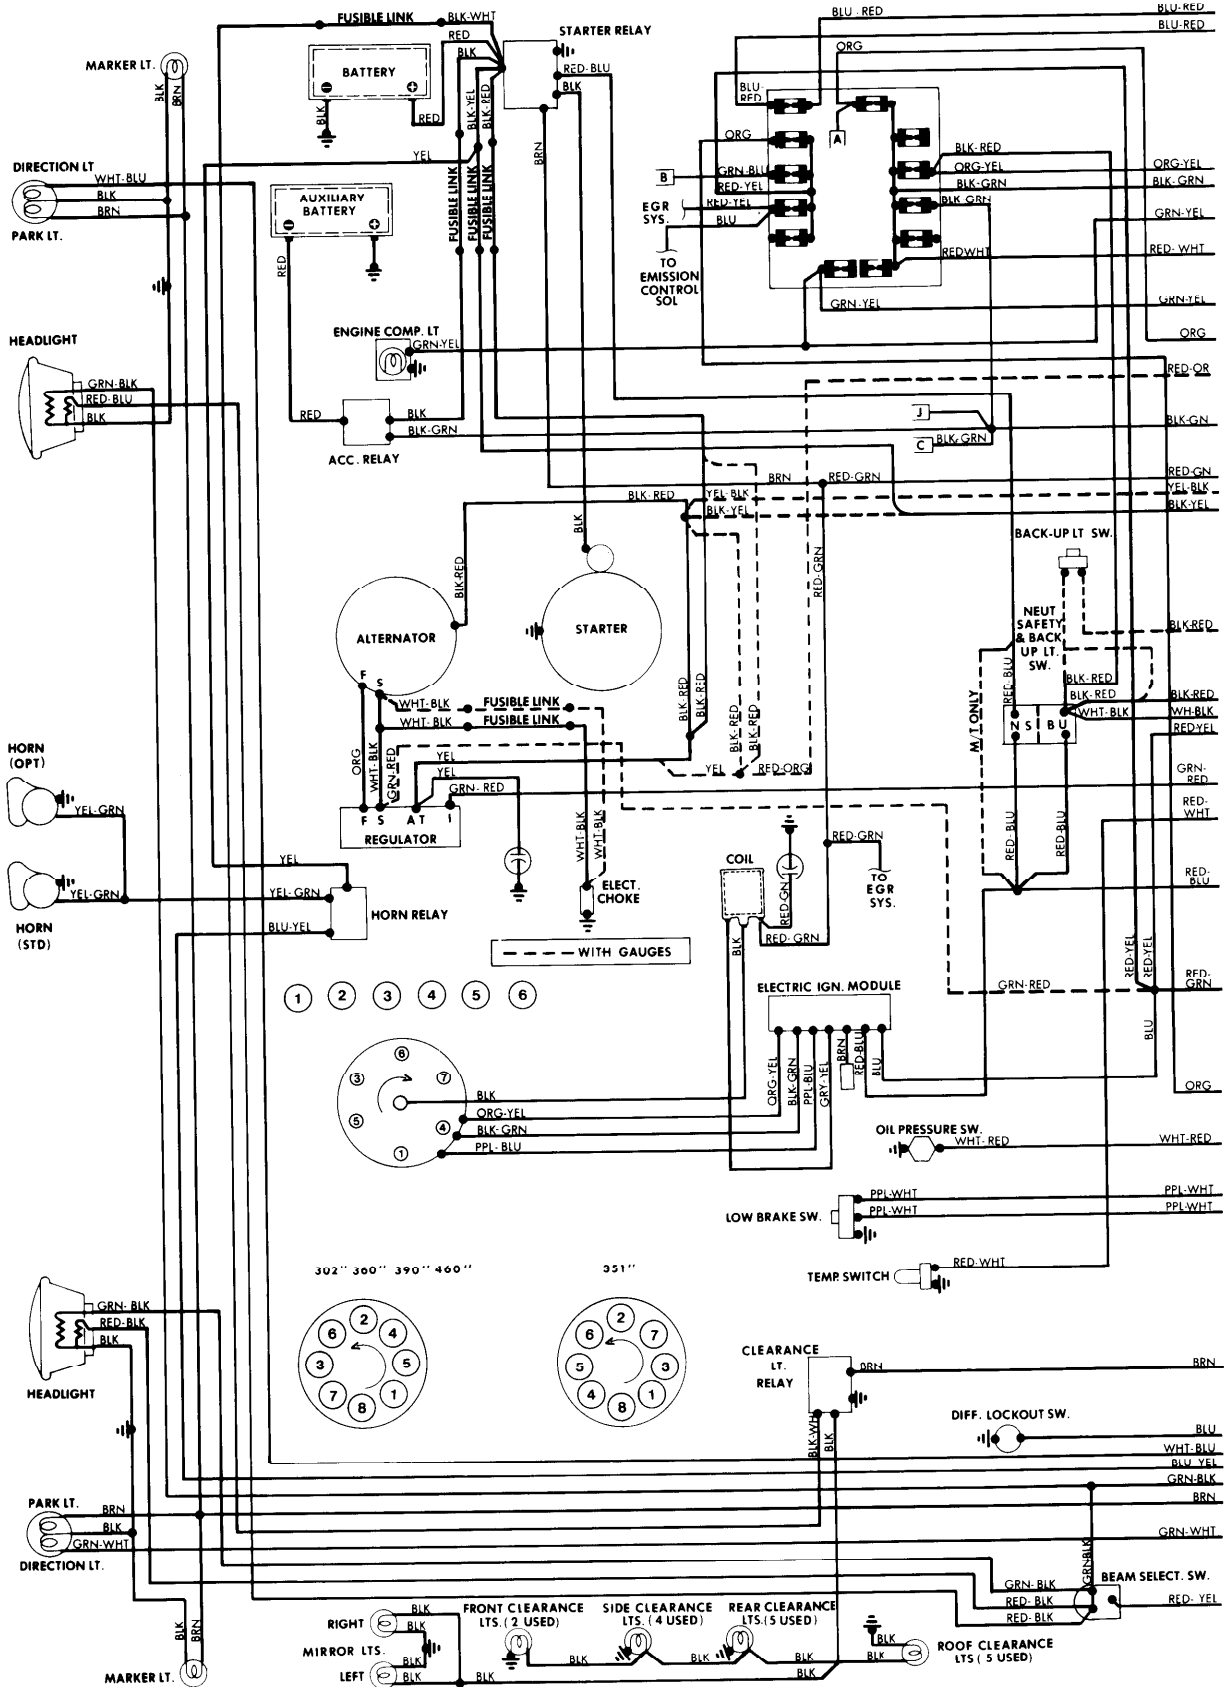

# 1977 Ford

### LEGEND ACCESSORY POWER FEED

- A. AIR CONDITIONING (MANUAL SYSTEM)
- B. SEAT BELT WARNING SYSTEM
- C. REAR WINDOW DEFROSTER (GRID)
- J. AUTOMATIC SPEED CONTROL SYSTEM