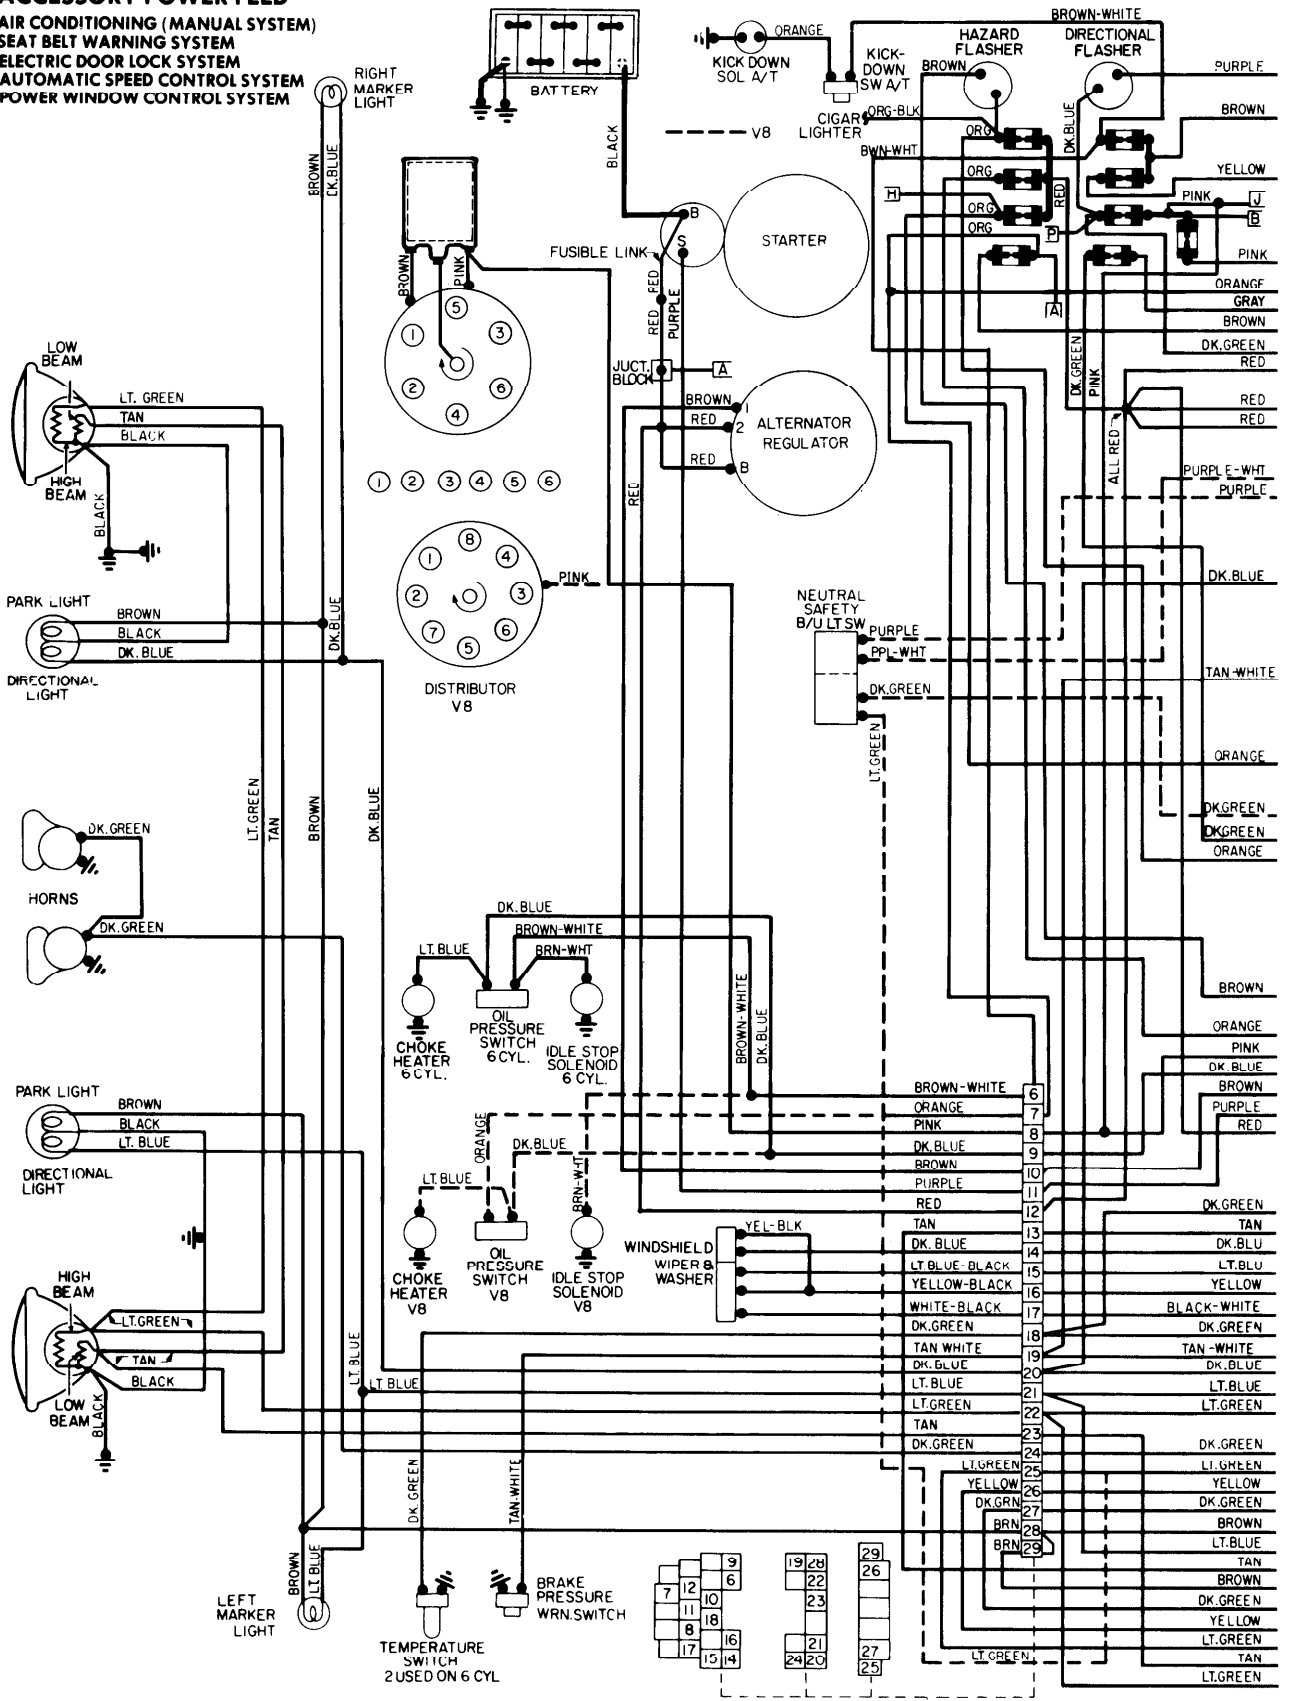

1977 Chevrolet

LEGEND

ACCESSORY POWER FEED

- A. AIR CONDITIONING (MANUAL SYSTEM)
- B. SEAT BELT WARNING SYSTEM
- H. ELECTRIC DOOR LOCK SYSTEM
- J. AUTOMATIC SPEED CONTROL SYSTEM
- P. POWER WINDOW CONTROL SYSTEM

1977 Chevrolet

"C" & "K" Models

5-3