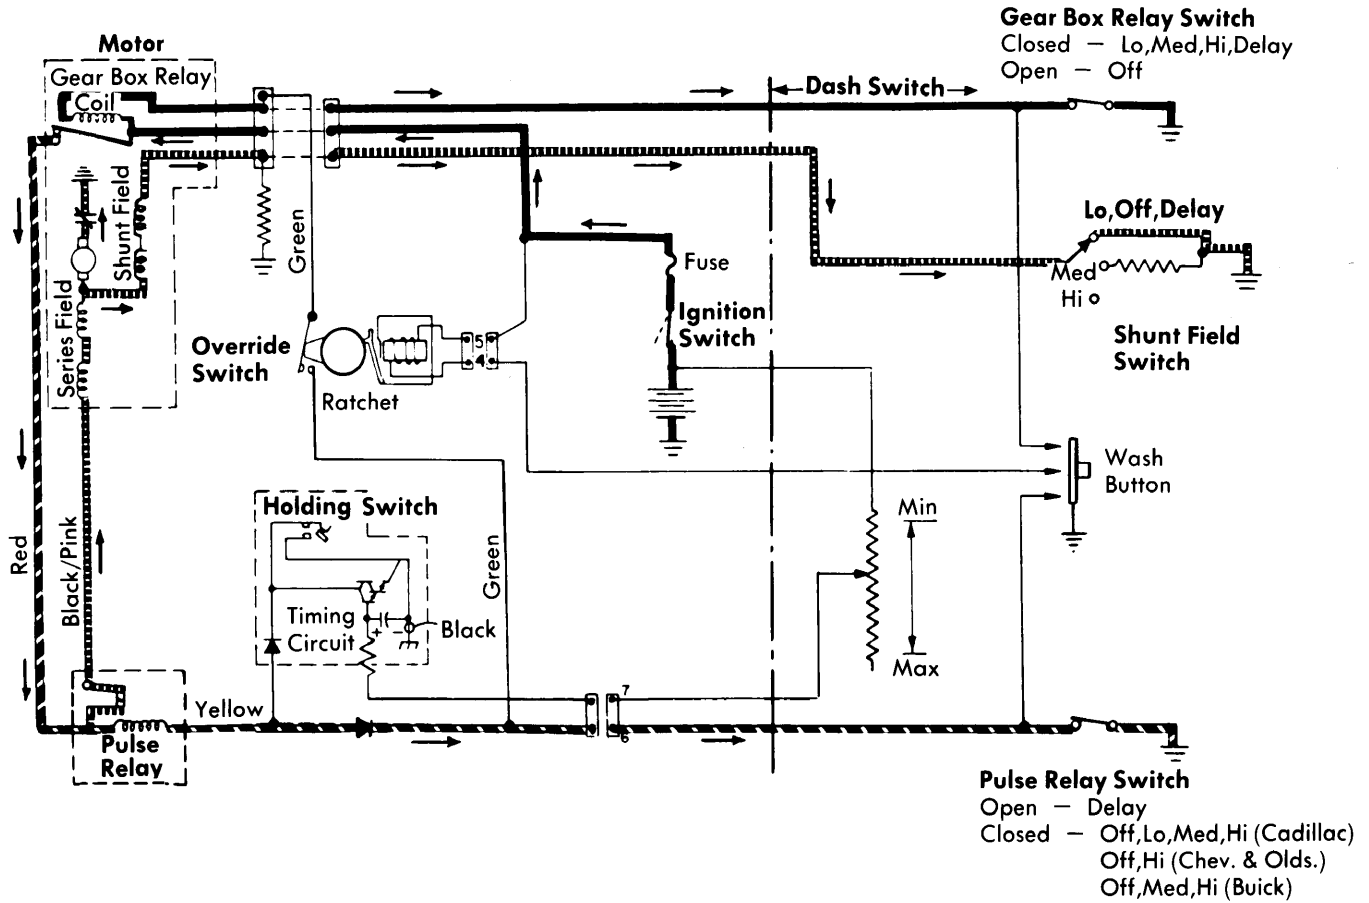

Ford Motor Co. Two-Speed Depressed Park Intermittent Wiper System Wiring Diagram - LTD II, Cougar, Thunderbird, Ford, Mercury, Lincoln and Mark V

General Motors Square Motor Wiper System Wiring Diagram

General Motors Pulse Control Wiper System Wiring Diagram

General Motors Round Motor Wiper System Wiring Diagram

1977 Wiper/Washer Systems

General Motors Modified Pulse Control Wiper System
Wiring Diagram