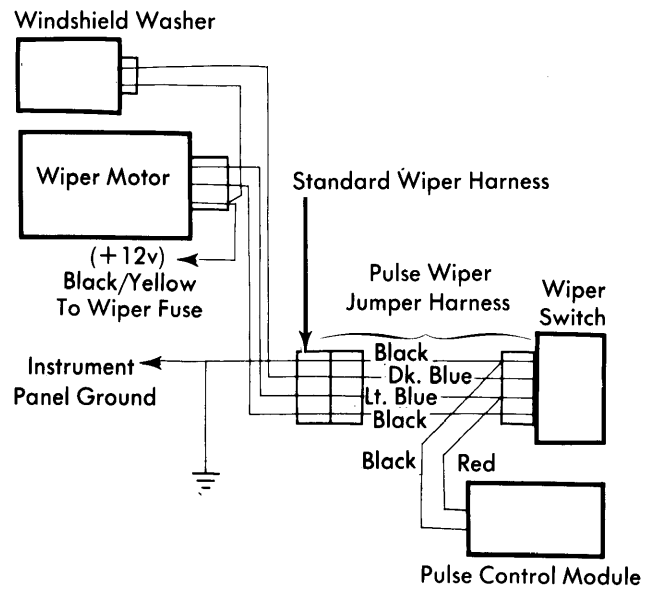

Ford Motor Co. Two-Speed Depressed Park Intermittent Wiper System Wiring Diagram - LTD II, Cougar, Thunderbird, Ford, Mercury, Lincoln and Mark V

General Motors Square Motor Wiper System Wiring Diagram