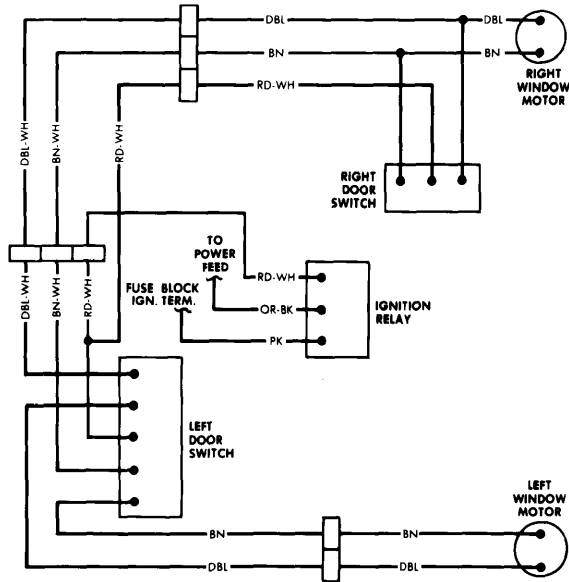

1977 Window Controls — Electric

Chrysler Corp. Electric Side Window Controls Wiring Diagram

Chrysler Corp. Station Wagon Tailgate Electric Window Control Wiring Diagram

Ford Motor Co. Electric Side Window Controls Wiring Diagram for Ford, Mercury, Mark V, and Continental Two-Door Models

General Motors Electric Side Window Controls Wiring Diagram for All "F" Body Styles (All Other Two-Door Body Styles are Similar)

Chevrolet Corvette Electric Window Control Wiring Diagram

General Motors Electric Side Window Controls Wiring Diagram "A" and "X" Body Four Door Models (Two-Door Models Similar)