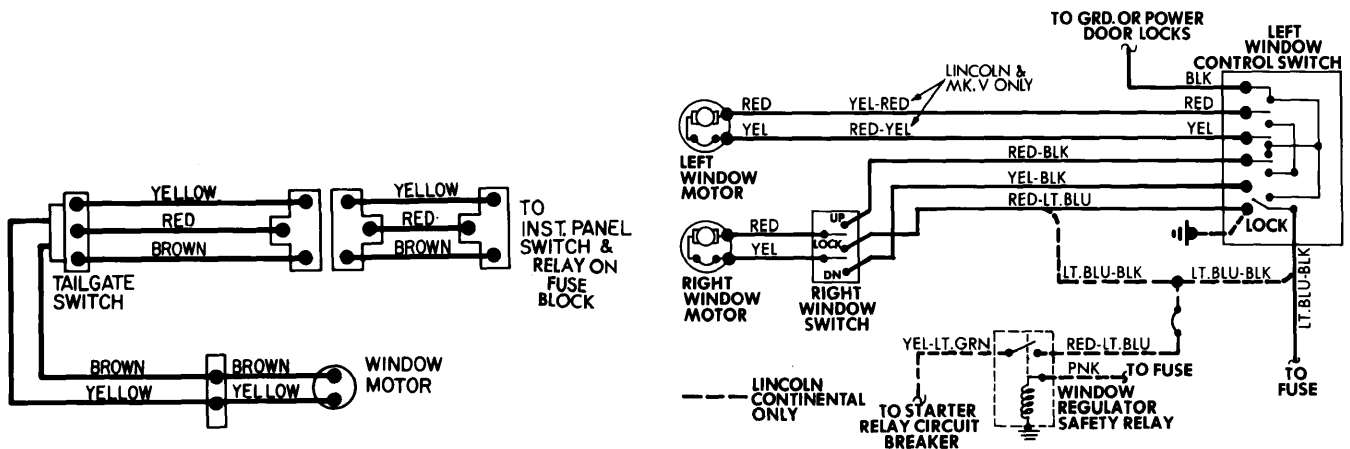

1977 Window Controls — Electric

Chrysler Corp. Electric Side Window Controls Wiring Diagram

Chrysler Corp. Station Wagon Tailgate Electric Window Control Wiring Diagram

Ford Motor Co. Electric Side Window Controls Wiring Diagram for Ford, Mercury, Mark V, and Continental Two-Door Models

General Motors Electric Side Window Controls Wiring Diagram for All "F" Body Styles (All Other Two-Door Body Styles are Similar)

Chevrolet Corvette Electric Window Control Wiring Diagram

General Motors Electric Side Window Controls Wiring Diagram "A" and "X" Body Four Door Models (Two-Door Models Similar)

General Motors Station Wagon Tailgate Electric Window Wiring Diagram