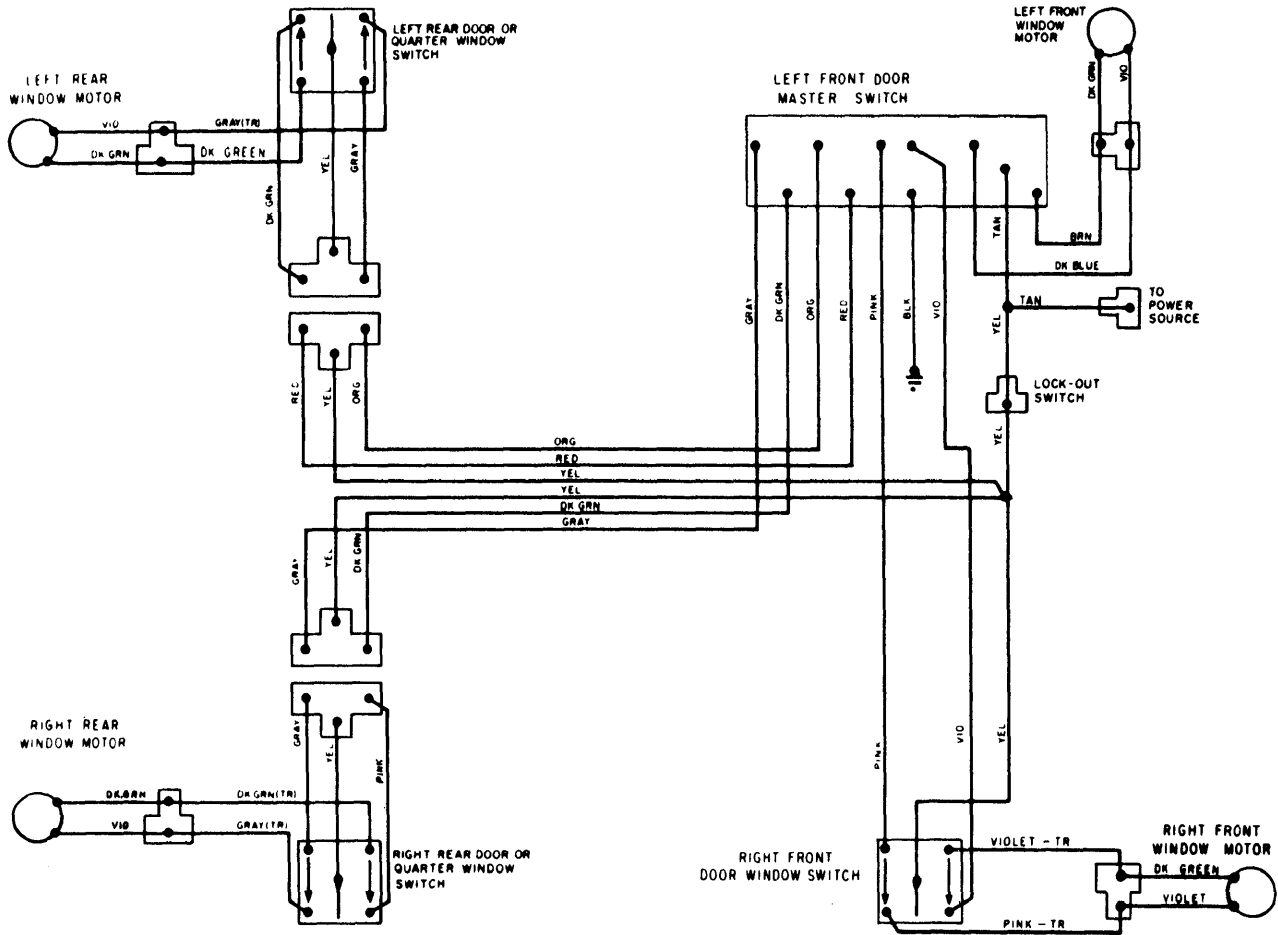

1977 Window Controls — Electric

Chrysler Corp. Electric Side Window Controls Wiring Diagram

Chrysler Corp. Station Wagon Tailgate Electric Window Control Wiring Diagram

Ford Motor Co. Electric Side Window Controls Wiring Diagram for Ford, Mercury, Mark V, and Continental Two-Door Models

General Motors Electric Side Window Controls Wiring Diagram for All "F" Body Styles (All Other Two-Door Body Styles are Similar)

Chevrolet Corvette Electric Window Control Wiring Diagram

General Motors Electric Side Window Controls Wiring Diagram "A" and "X" Body Four Door Models (Two-Door Models Similar)

General Motors Station Wagon Tailgate Electric Window Wiring Diagram