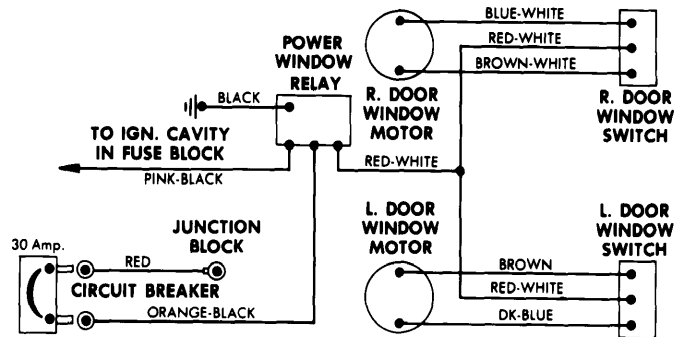

1977 Window Controls — Electric

Chrysler Corp. Electric Side Window Controls Wiring Diagram

Chrysler Corp. Station Wagon Tailgate Electric Window Control Wiring Diagram

Ford Motor Co. Electric Side Window Controls Wiring Diagram for Ford, Mercury, Mark V, and Continental Two-Door Models

General Motors Electric Side Window Controls Wiring Diagram for All "F" Body Styles (All Other Two-Door Body Styles are Similar)

Chevrolet Corvette Electric Window Control Wiring Diagram

General Motors Electric Side Window Controls Wiring Diagram "A" and "X" Body Four Door Models (Two-Door Models Similar)