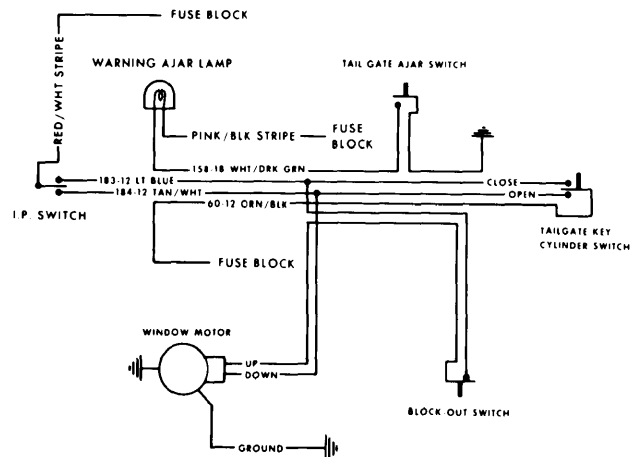

1977 Window Controls — Electric

Chrysler Corp. Electric Side Window Controls Wiring Diagram

Chrysler Corp. Station Wagon Tailgate Electric Window Control Wiring Diagram

Ford Motor Co. Electric Side Window Controls Wiring Diagram for Ford, Mercury, Mark V, and Continental Two-Door Models

General Motors Electric Side Window Controls Wiring Diagram for All "F" Body Styles (All Other Two-Door Body Styles are Similar)

Chevrolet Corvette Electric Window Control Wiring Diagram

General Motors Electric Side Window Controls Wiring Diagram "A" and "X" Body Four Door Models (Two-Door Models Similar)