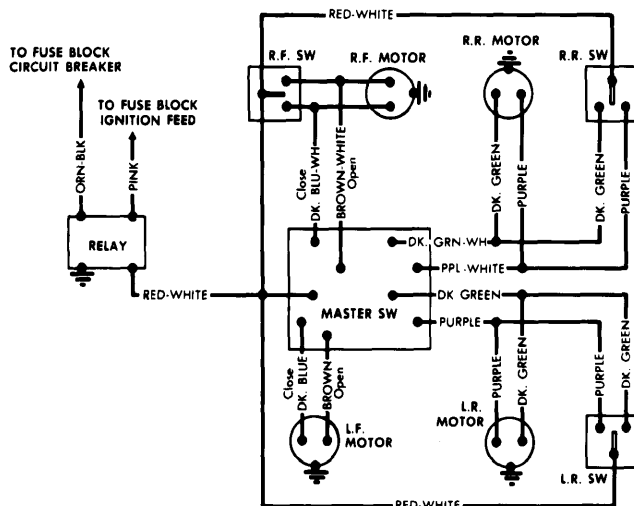

1977 Window Controls — Electric

Chrysler Corp. Electric Side Window Controls Wiring Diagram

Chrysler Corp. Station Wagon Tailgate Electric Window Control Wiring Diagram

Ford Motor Co. Electric Side Window Controls Wiring Diagram for Ford, Mercury, Mark V, and Continental Two-Door Models

General Motors Electric Side Window Controls Wiring Diagram for All "F" Body Styles (All Other Two-Door Body Styles are Similar)

Chevrolet Corvette Electric Window Control Wiring Diagram

General Motors Electric Side Window Controls Wiring Diagram "A" and "X" Body Four Door Models (Two-Door Models Similar)