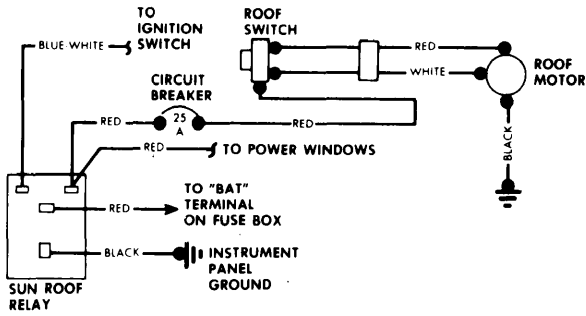

# 1977 Sun & Moon Roofs – Electric

Chrysler Corp. Electric Sunroof Wiring Diagram

Ford Motor Co. Electric Sunroof Wiring Diagram

Buick Electric Sunroof Wiring Diagram  
Other General Motors Models Similar

# 1977 Trunk Lid Latches – Electric

General Motors Electric Trunk Lid Latch Wiring Diagram  
Showing Cadillac Trunk Lid Opening and Closing Circuit