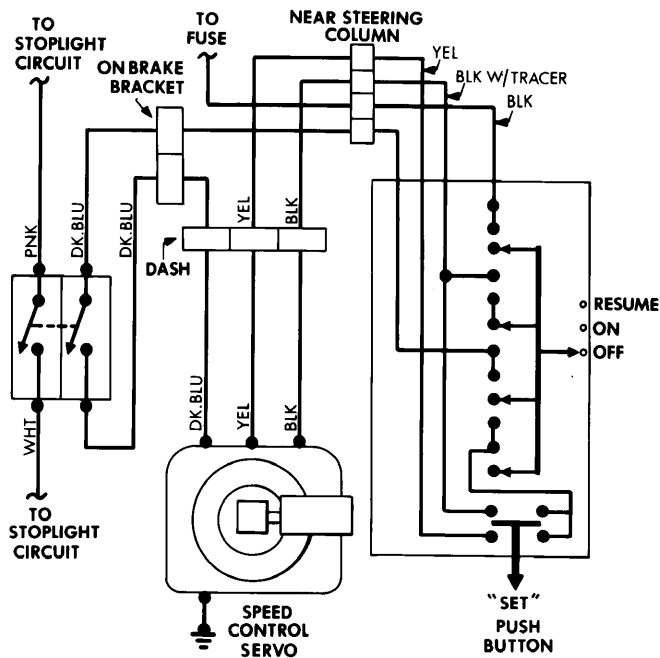

# 1977 Speed Control Systems – Automatic 4-163

American Motors Cruise Command Automatic Speed Control System Wiring Diagram

Chrysler Corp. Automatic Speed Control System Wiring Diagram