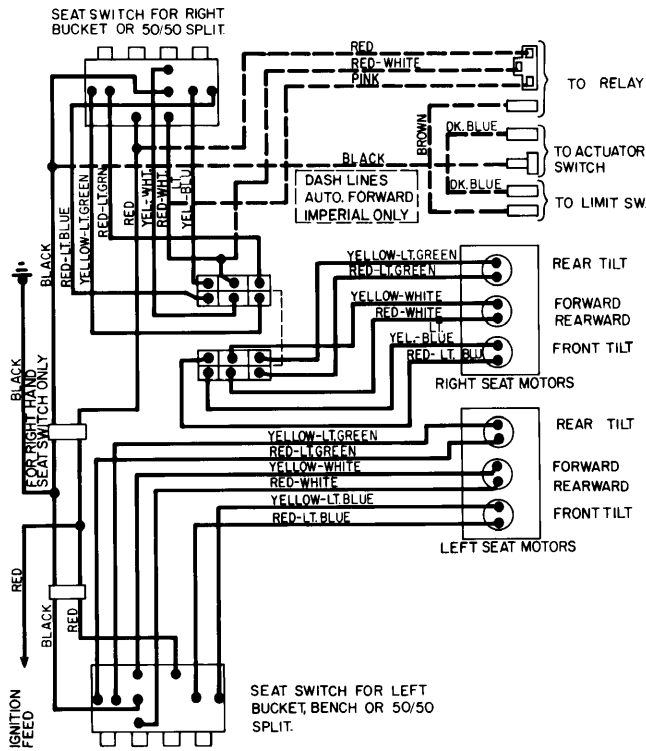

1977 Seat Controls — Electric

Chrysler Corp. Electric Seat Control Wiring Diagram

General Motors 6-Way Electric Seat Control Wiring Diagram

General Motors 2-Way Electric Seat Control Wiring Diagram

General Motors Reclining Seat Back Wiring Diagram

1977 Spark Timing Systems — Electronic

Oldsmobile Toronado Electronic Spark Timing "MISAR" System Wiring Diagram