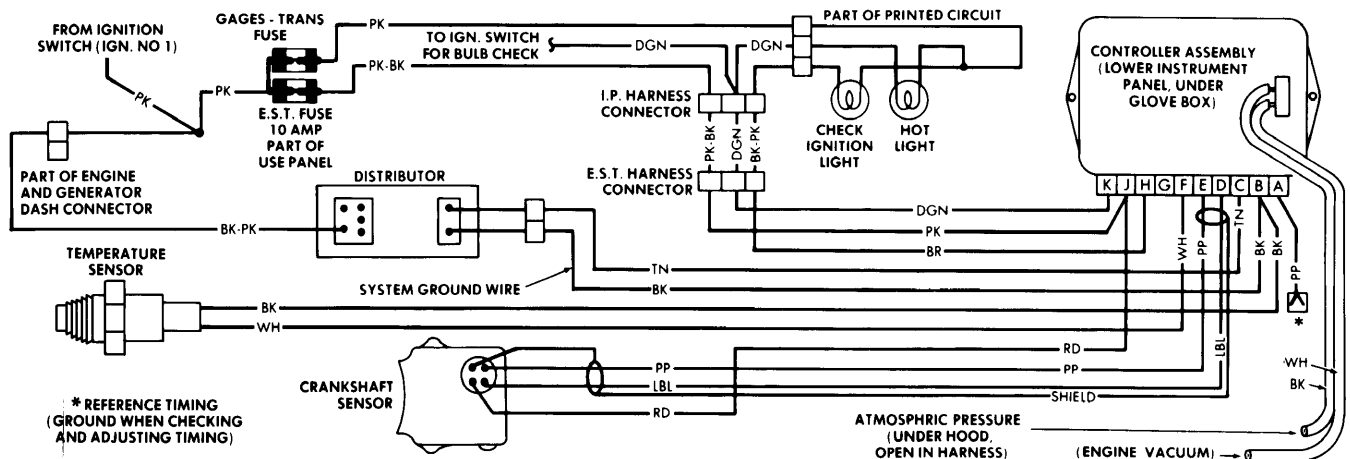

1977 Seat Controls — Electric

Chrysler Corp. Electric Seat Control Wiring Diagram

General Motors 6-Way Electric Seat Control Wiring Diagram

General Motors 2-Way Electric Seat Control Wiring Diagram

General Motors Reclining Seat Back Wiring Diagram

1977 Spark Timing Systems — Electronic

Oldsmobile Toronado Electronic Spark Timing "MISAR" System Wiring Diagram