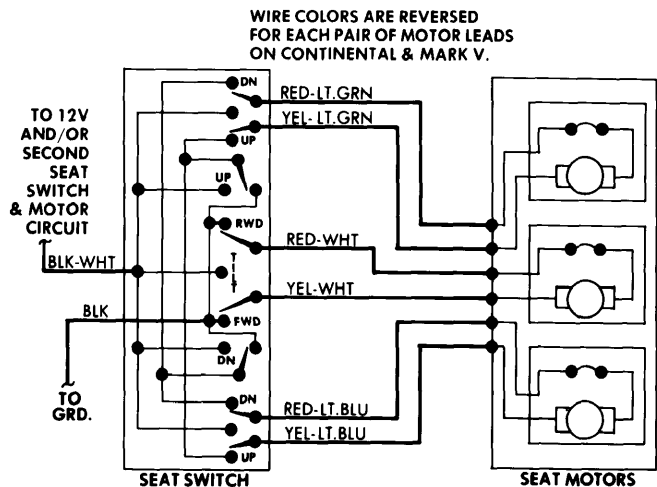

American Motors Seat Belt Warning System Wiring Diagram

Chrysler Corp. Seat Belt Warning System Wiring Diagram

Ford Motor Co. Seat Belt Warning System Wiring Diagram

General Motors Seat Belt Warning System Wiring Diagram

## 1977 Seat Controls – Electric

Ford Motor Co. 4-Way Electric Seat Control Wiring Diagram for Granada and Monarch - Versaille 4-Way Seat Similar

Ford Motor Co. 6-Way Electric Seat Control Wiring Diagram