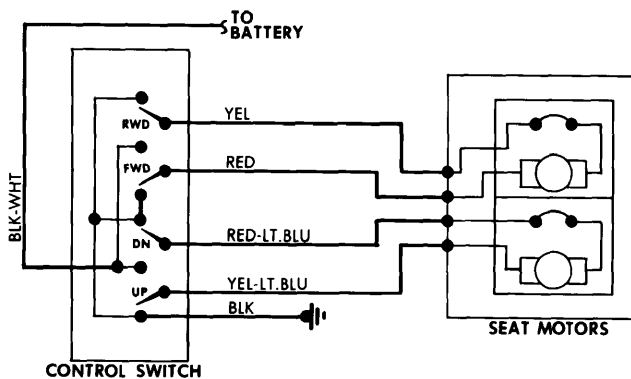

## 1977 Seat Controls – Electric

Ford Motor Co. 4-Way Electric Seat Control Wiring Diagram for Granada and Monarch - Versaille 4-Way Seat Similar

Ford Motor Co. 6-Way Electric Seat Control Wiring Diagram