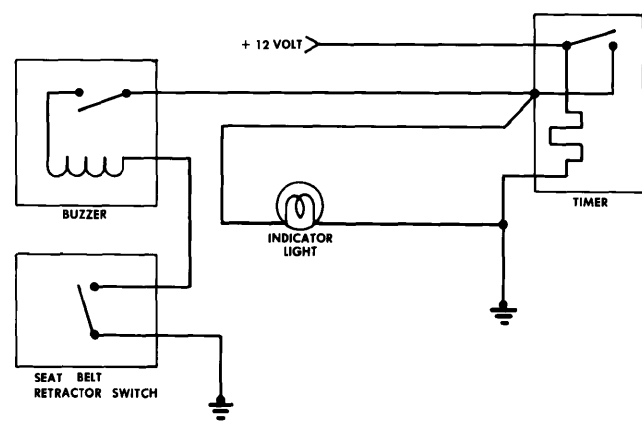

General Motors Seat Belt Warning System Wiring Diagram