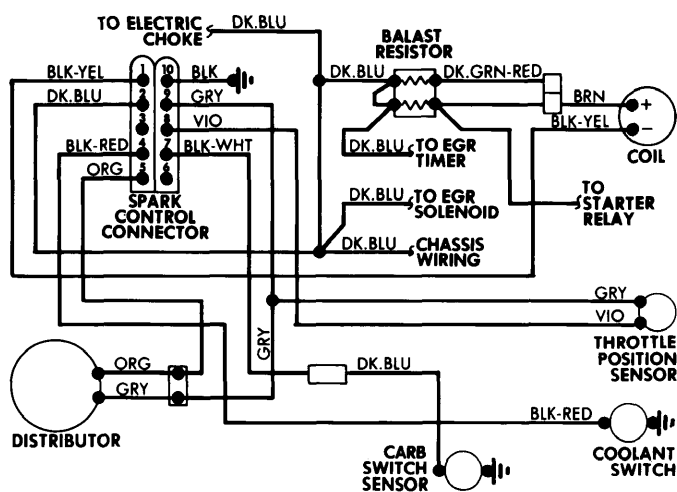

American Motors and Chrysler Corp. Key Warning Buzzer Wiring Diagram

Ford Motor Co. Key Warning Buzzer Wiring Diagram

General Motors Key Warning Buzzer in Horn Relay Wiring Diagram

General Motors Separate Key Warning Buzzer Wiring Diagram (Buick and Chevrolet)

1977 Lean Burn System – Electronic

Chrysler Corp. Electronic Lean Burn System Wiring Diagram for 318" Engines

Chrysler Corp. Electronic Lean Burn System Wiring Diagram for 360", 400", and 440" Engines