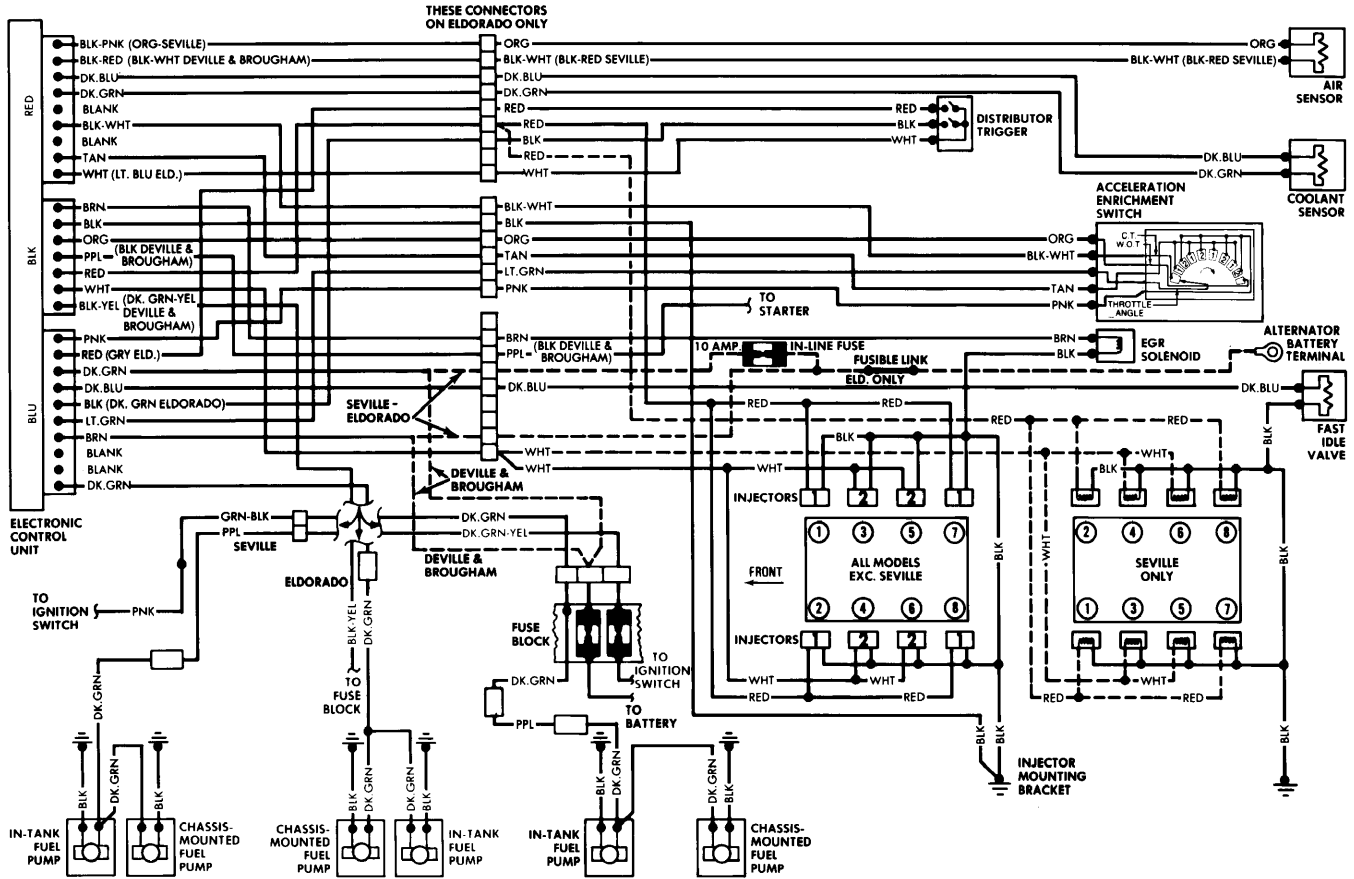

1977 Fuel Injection — Electronic

Cadillac (All Models) Electronic Fuel Injection Wiring Diagram

1977 Headlights — Automatic

General Motors Automatic Headlights (Twilight Sentinel) Wiring Diagram