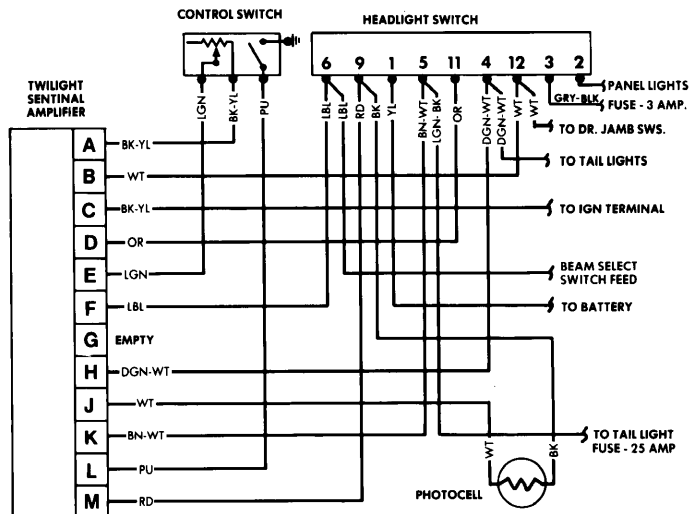

1977 Fuel Injection — Electronic

Cadillac (All Models) Electronic Fuel Injection Wiring Diagram

1977 Headlights — Automatic

General Motors Automatic Headlights (Twilight Sentinel) Wiring Diagram