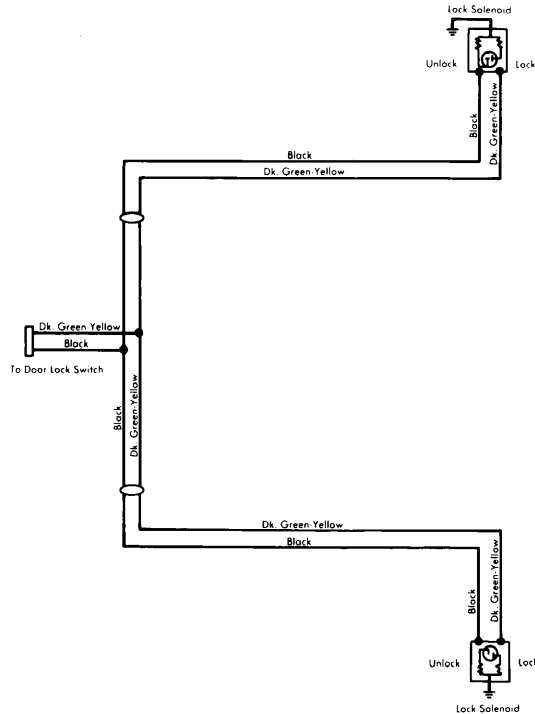

Pontiac Firebird Solenoid Actuated Door Lock Wiring Diagram