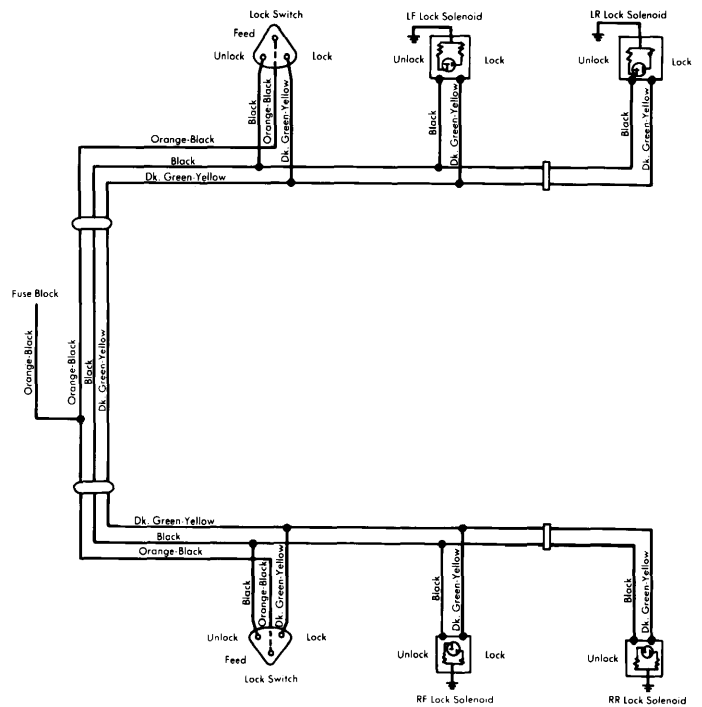

1977 Door & Tailgate Locks

Chrysler Corp. Electric Door Lock Wiring Diagram

Ford Motor Co. Electric Door and Tailgate Locks Wiring Diagram for Ford, Mercury, Thunderbird, Cougar XR-7, Mark V & Continental

Ford Motor Co. Electric Door and Tailgate Locks Wiring Diagram for Granada, Monarch, LTD II, Versaille, & Cougar (Exc. XR-7)

General Motors Solenoid Actuated Door Lock Wiring Diagram for Manza, Sunbird, Nova, Omega, Skylark, Ventura, & Phoenix

Chevrolet Camaro Solenoid Actuated Door Lock Wiring Diagram

General Motors Motor Actuated Door Lock Wiring Diagram for All Models and for Station Wagons With Both Electric Door Locks and Electric Tailgate Locks