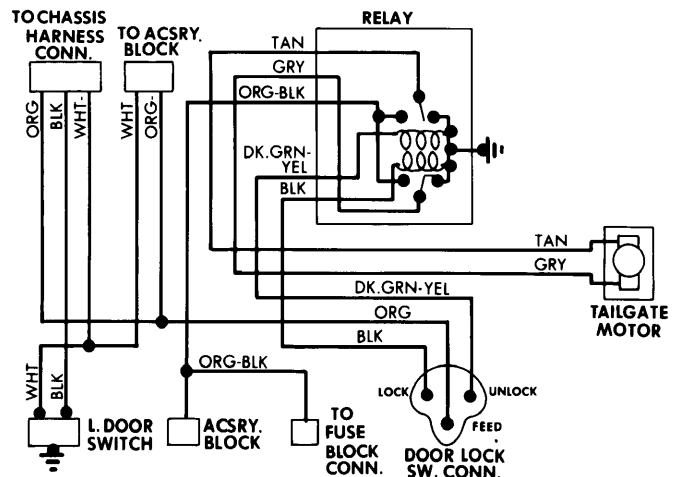

Buick Station Wagon Electric Tailgate Lock Wiring Diagram for Models not Equipped With Electric Door Locks