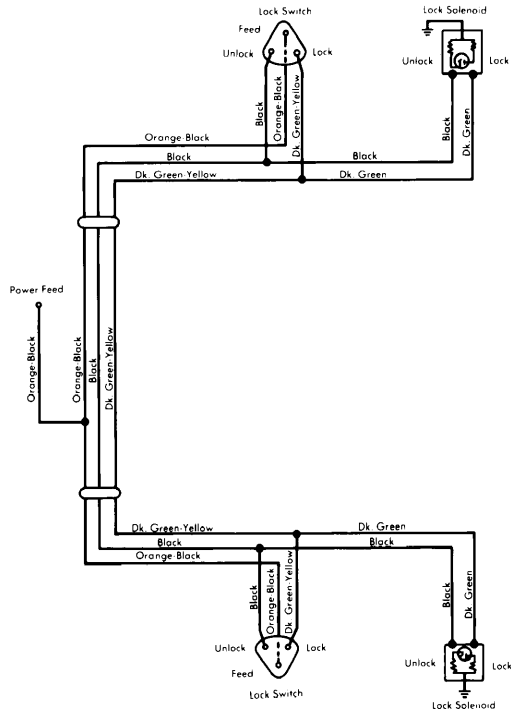

1977 Door & Tailgate Locks

Chrysler Corp. Electric Door Lock Wiring Diagram

Ford Motor Co. Electric Door and Tailgate Locks Wiring Diagram for Ford, Mercury, Thunderbird, Cougar XR-7, Mark V & Continental

Ford Motor Co. Electric Door and Tailgate Locks Wiring Diagram for Granada, Monarch, LTD II, Versaille, & Cougar (Exc. XR-7)

General Motors Solenoid Actuated Door Lock Wiring Diagram for Manza, Sunbird, Nova, Omega, Skylark, Ventura, & Phoenix

Chevrolet Camaro Solenoid Actuated Door Lock Wiring Diagram

General Motors Motor Actuated Door Lock Wiring Diagram for All Models and for Station Wagons With Both Electric Door Locks and Electric Tailgate Locks