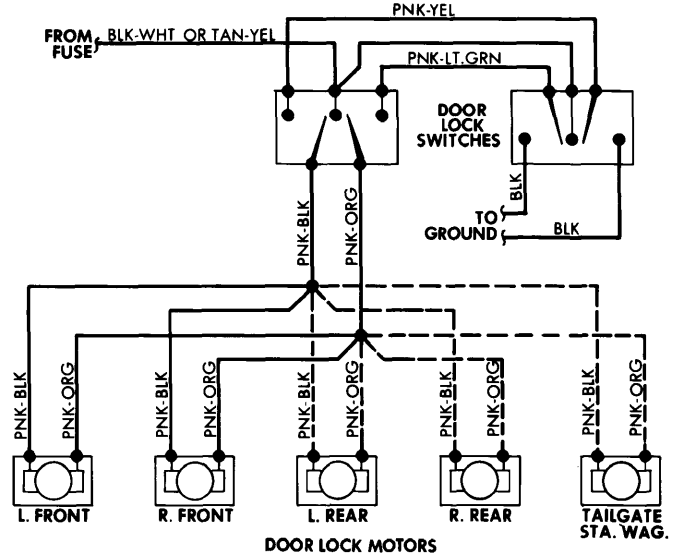

1977 Door & Tailgate Locks

Chrysler Corp. Electric Door Lock Wiring Diagram

Ford Motor Co. Electric Door and Tailgate Locks Wiring Diagram for Ford, Mercury, Thunderbird, Cougar XR-7, Mark V & Continental

Ford Motor Co. Electric Door and Tailgate Locks Wiring Diagram for Granada, Monarch, LTD II, Versaille, & Cougar (Exc. XR-7)

General Motors Solenoid Actuated Door Lock Wiring Diagram for Manza, Sunbird, Nova, Omega, Skylark, Ventura, & Phoenix