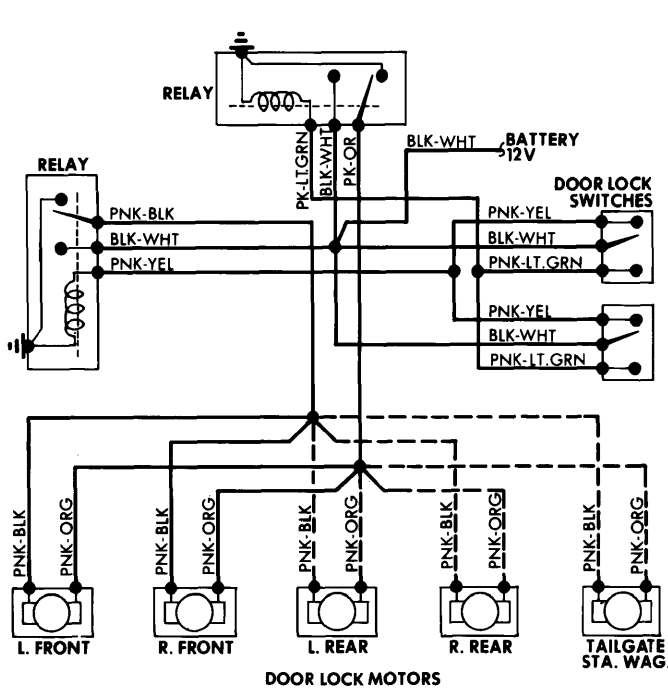

1977 Door & Tailgate Locks

Chrysler Corp. Electric Door Lock Wiring Diagram

Ford Motor Co. Electric Door and Tailgate Locks Wiring Diagram for Ford, Mercury, Thunderbird, Cougar XR-7, Mark V & Continental

Ford Motor Co. Electric Door and Tailgate Locks Wiring Diagram for Granada, Monarch, LTD II, Versaille, & Cougar (Exc. XR-7)

General Motors Solenoid Actuated Door Lock Wiring Diagram for Manza, Sunbird, Nova, Omega, Skylark, Ventura, & Phoenix