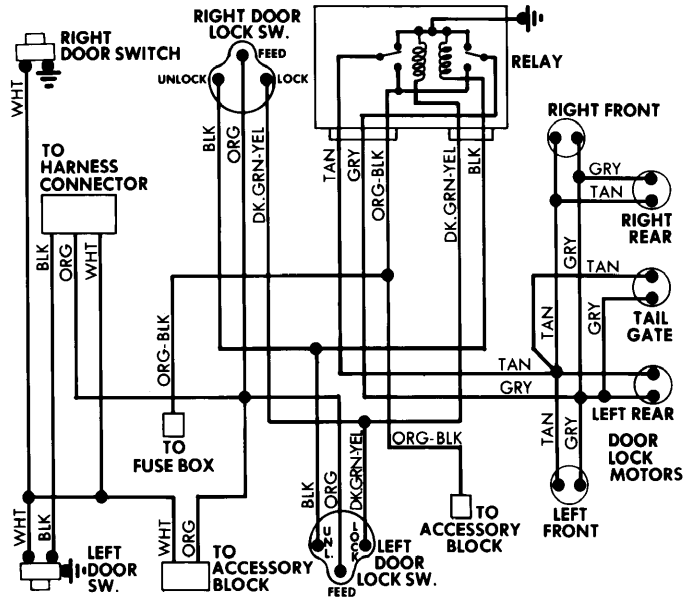

General Motors Solenoid Actuated Door Lock Wiring Diagram for Manza, Sunbird, Nova, Omega, Skylark, Ventura, & Phoenix

General Motors Motor Actuated Door Lock Wiring Diagram for All Models and for Station Wagons With Both Electric Door Locks and Electric Tailgate Locks