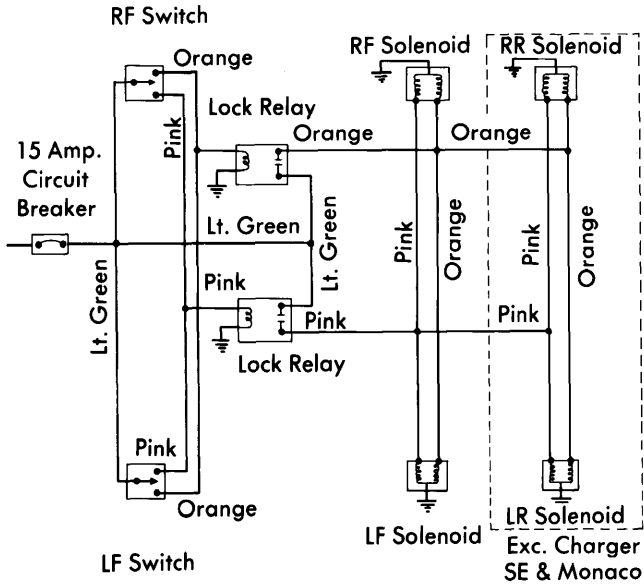

1977 Door & Tailgate Locks

Chrysler Corp. Electric Door Lock Wiring Diagram

Ford Motor Co. Electric Door and Tailgate Locks Wiring Diagram for Ford, Mercury, Thunderbird, Cougar XR-7, Mark V & Continental

Ford Motor Co. Electric Door and Tailgate Locks Wiring Diagram for Granada, Monarch, LTD II, Versaille, & Cougar (Exc. XR-7)

General Motors Solenoid Actuated Door Lock Wiring Diagram for Manza, Sunbird, Nova, Omega, Skylark, Ventura, & Phoenix