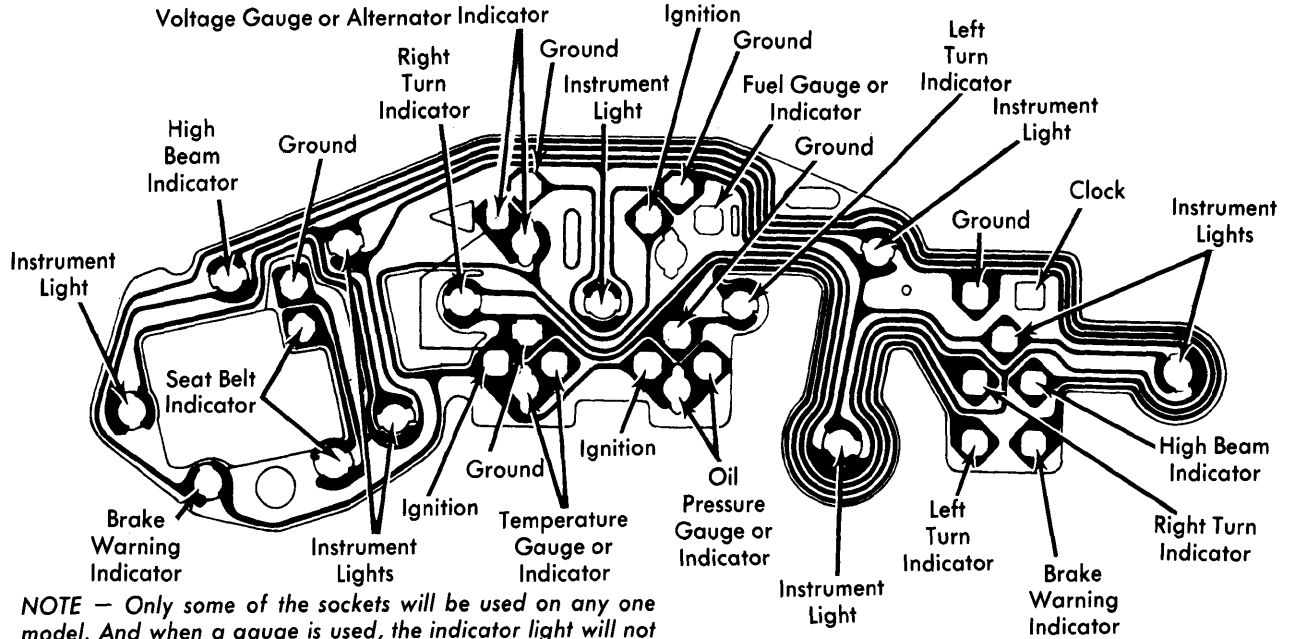

1977 Printed Circuits

PONTIAC (Cont.)

NOTE — Only some of the sockets will be used on any one model. And when a gauge is used, the indicator light will not be used.

Ventura, Phoenix, Grand LeMans, and Grand Prix Instrument Cluster with or without Gauges

Catalina, Bonneville, and Safari Instrument Cluster with Indicator Lights

Catalina, Bonneville, and Safari Instrument Cluster with Gauges