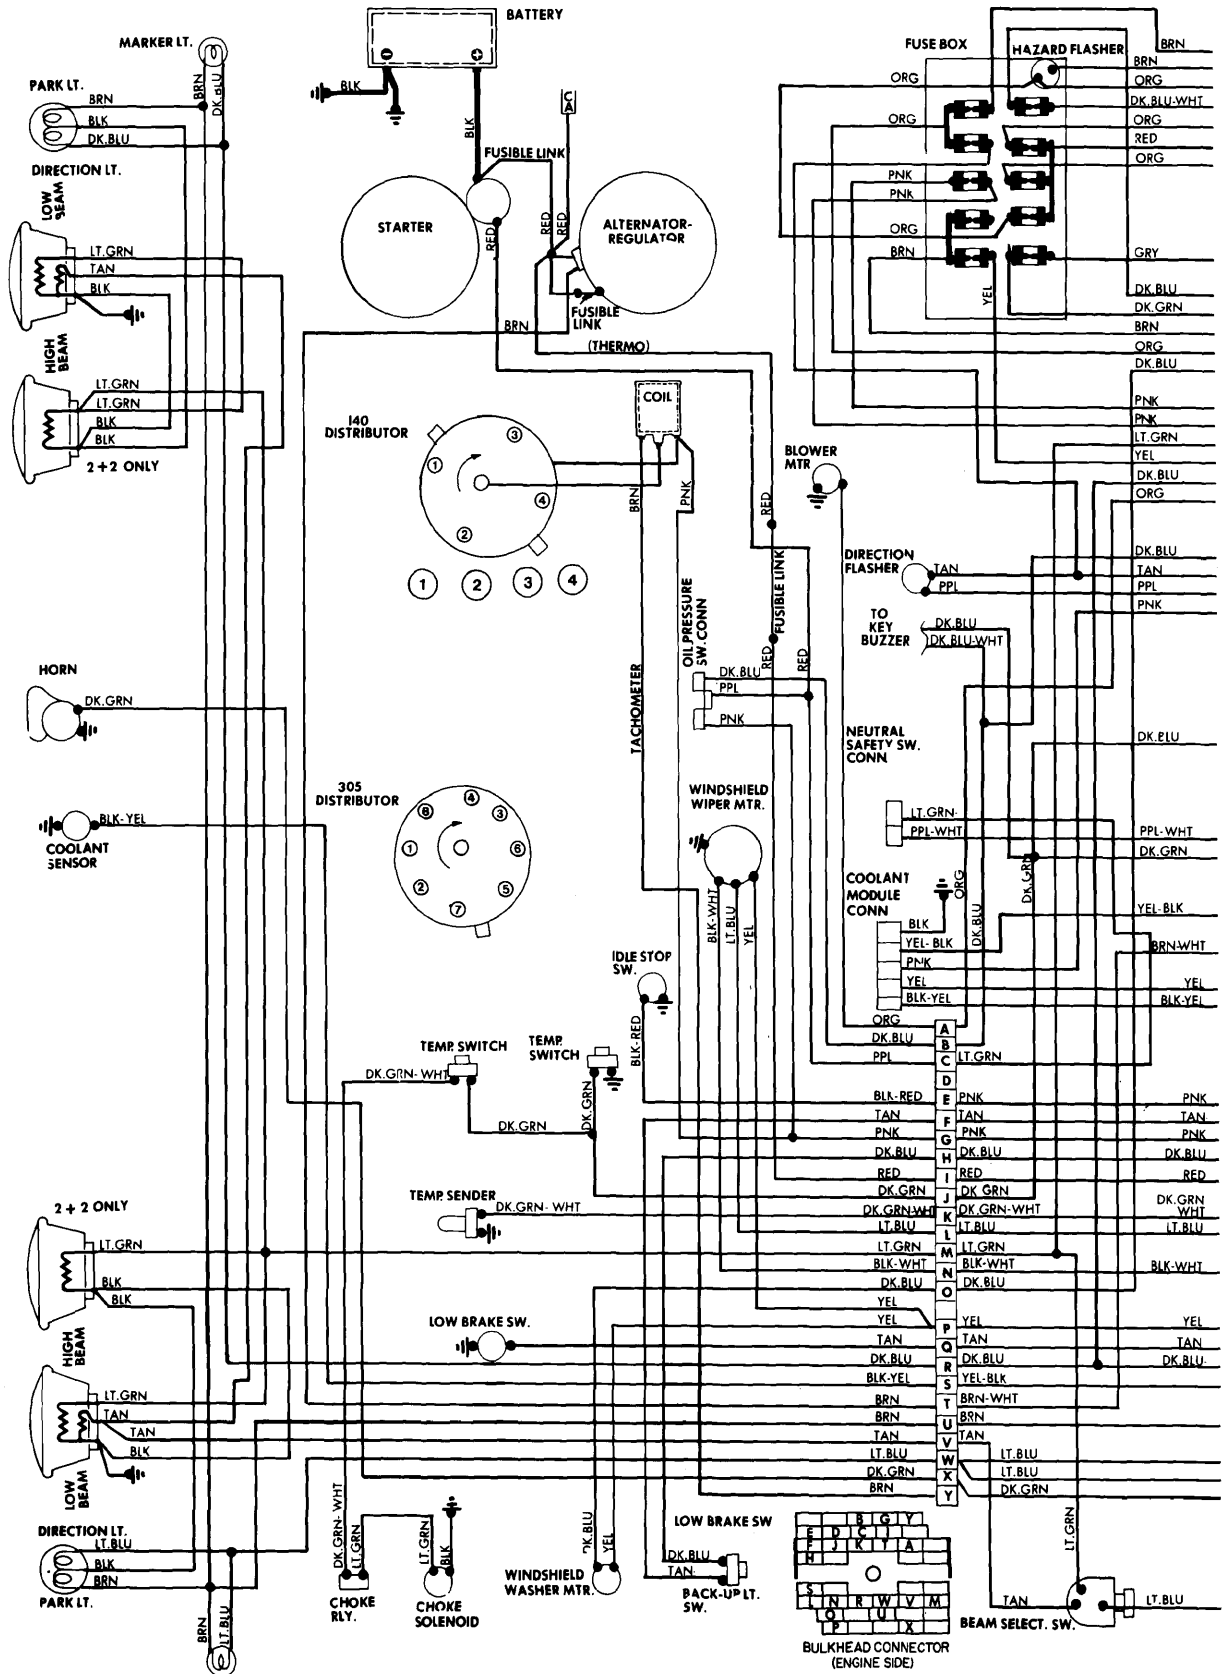

1977 Chevrolet

LEGEND
ACCESSORY POWER FEED
 A AIR CONDITIONING (MANUAL SYSTEM)
 B SEAT BELT WARNING SYSTEM
 C REAR WINDOW DEFROSTER (GRID)