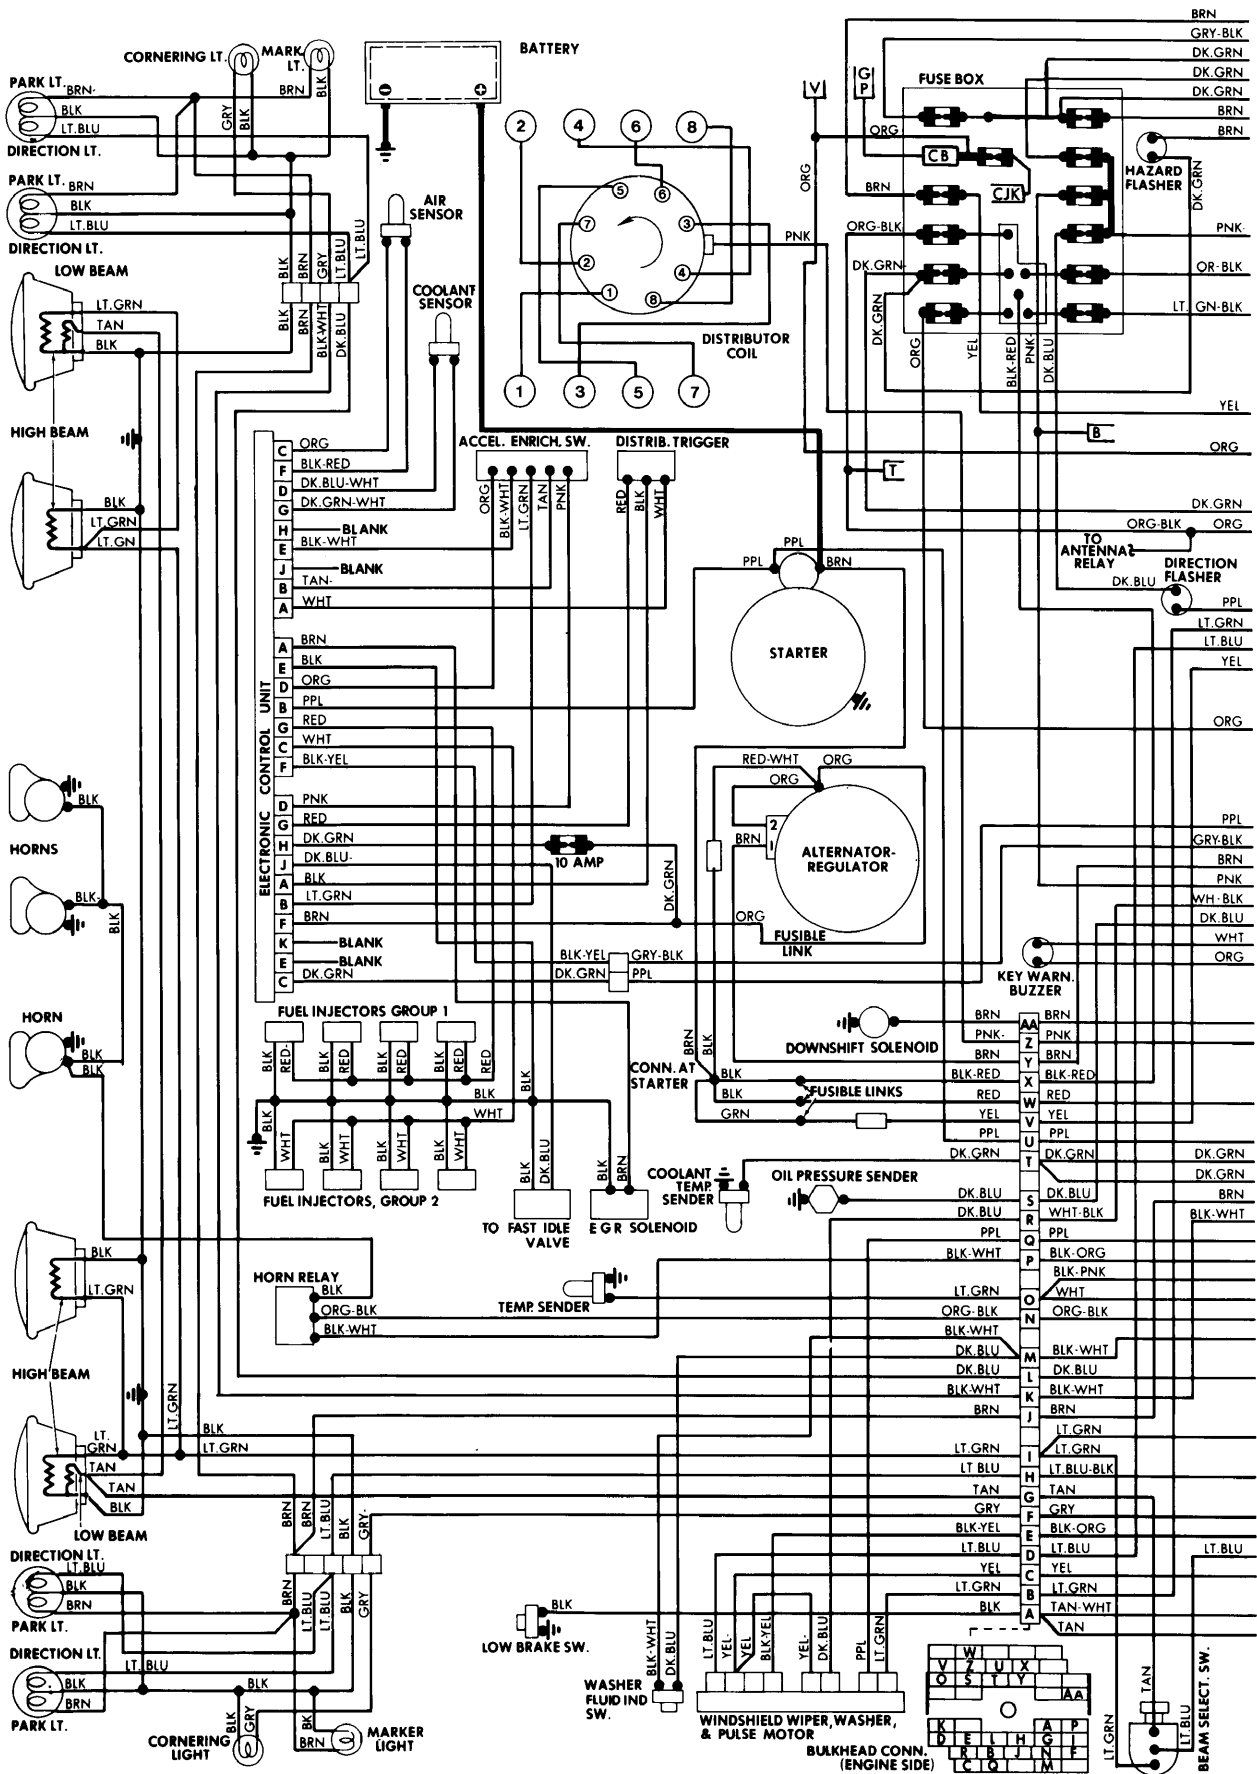

1977 Cadillac

LEGEND
ACCESSORY POWER FEED

- | | | | |
|---------------------------------|-----------------------------------|---|--------------------------------------|
| B. SEAT BELT WARNING SYSTEM | H. ELECTRIC DOOR LOCK SYSTEM | K. AUTOMATIC TEMPERATURE CONTROL SYSTEM | R. ELECTRIC SEAT BACK LATCH |
| C. REAR WINDOW DEFROSTER (GRID) | I. AUTOMATIC HEADLIGHT DIMMER | P. POWER WINDOW CONTROL SYSTEM | T. POWER ANTENNA SYSTEM |
| G. ELECTRIC SUN OR MOON ROOF | J. AUTOMATIC SPEED CONTROL SYSTEM | Q. POWER SEAT CONTROL SYSTEM | V. AUTOMATIC HEADLIGHT ON/OFF SYSTEM |