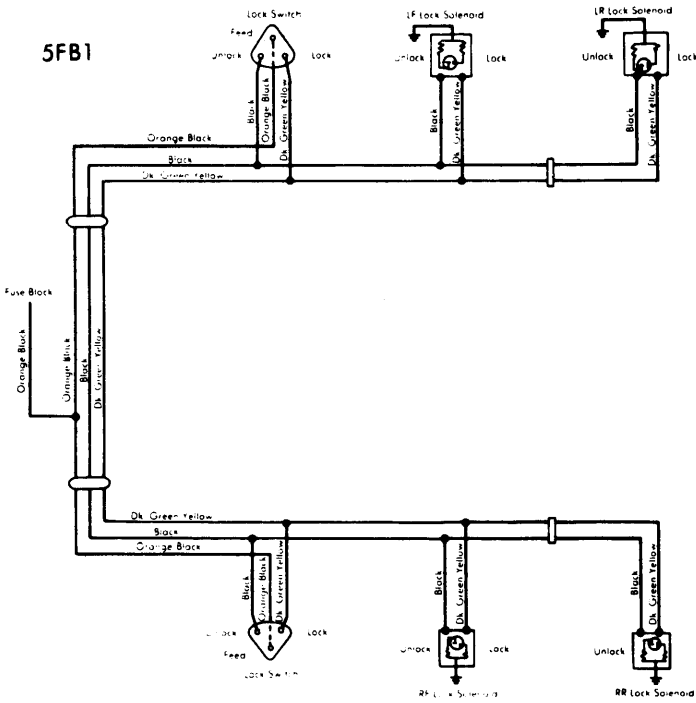

1976 Power Door Locks

**DOOR LOCK WIRING SCHEMATIC
(EXC. "F" BODY STYLE)**

**DOOR LOCK WIRING SCHEMATIC
(CHEVROLET "F" BODY STYLES)**

**DOOR LOCK WIRING SCHEMATIC
(PONTIAC "F" BODY STYLES)**

**DOOR LOCK WIRING SCHEMATIC
(CHRYSLER CORP.)**

1976 Power Door Locks

7-159

6BU02

BUICK AUTOMATIC POWER DOOR LOCK WIRING

1976 Power Door Locks

6CA02

CADILLAC AUTOMATIC POWER DOOR LOCK WIRING