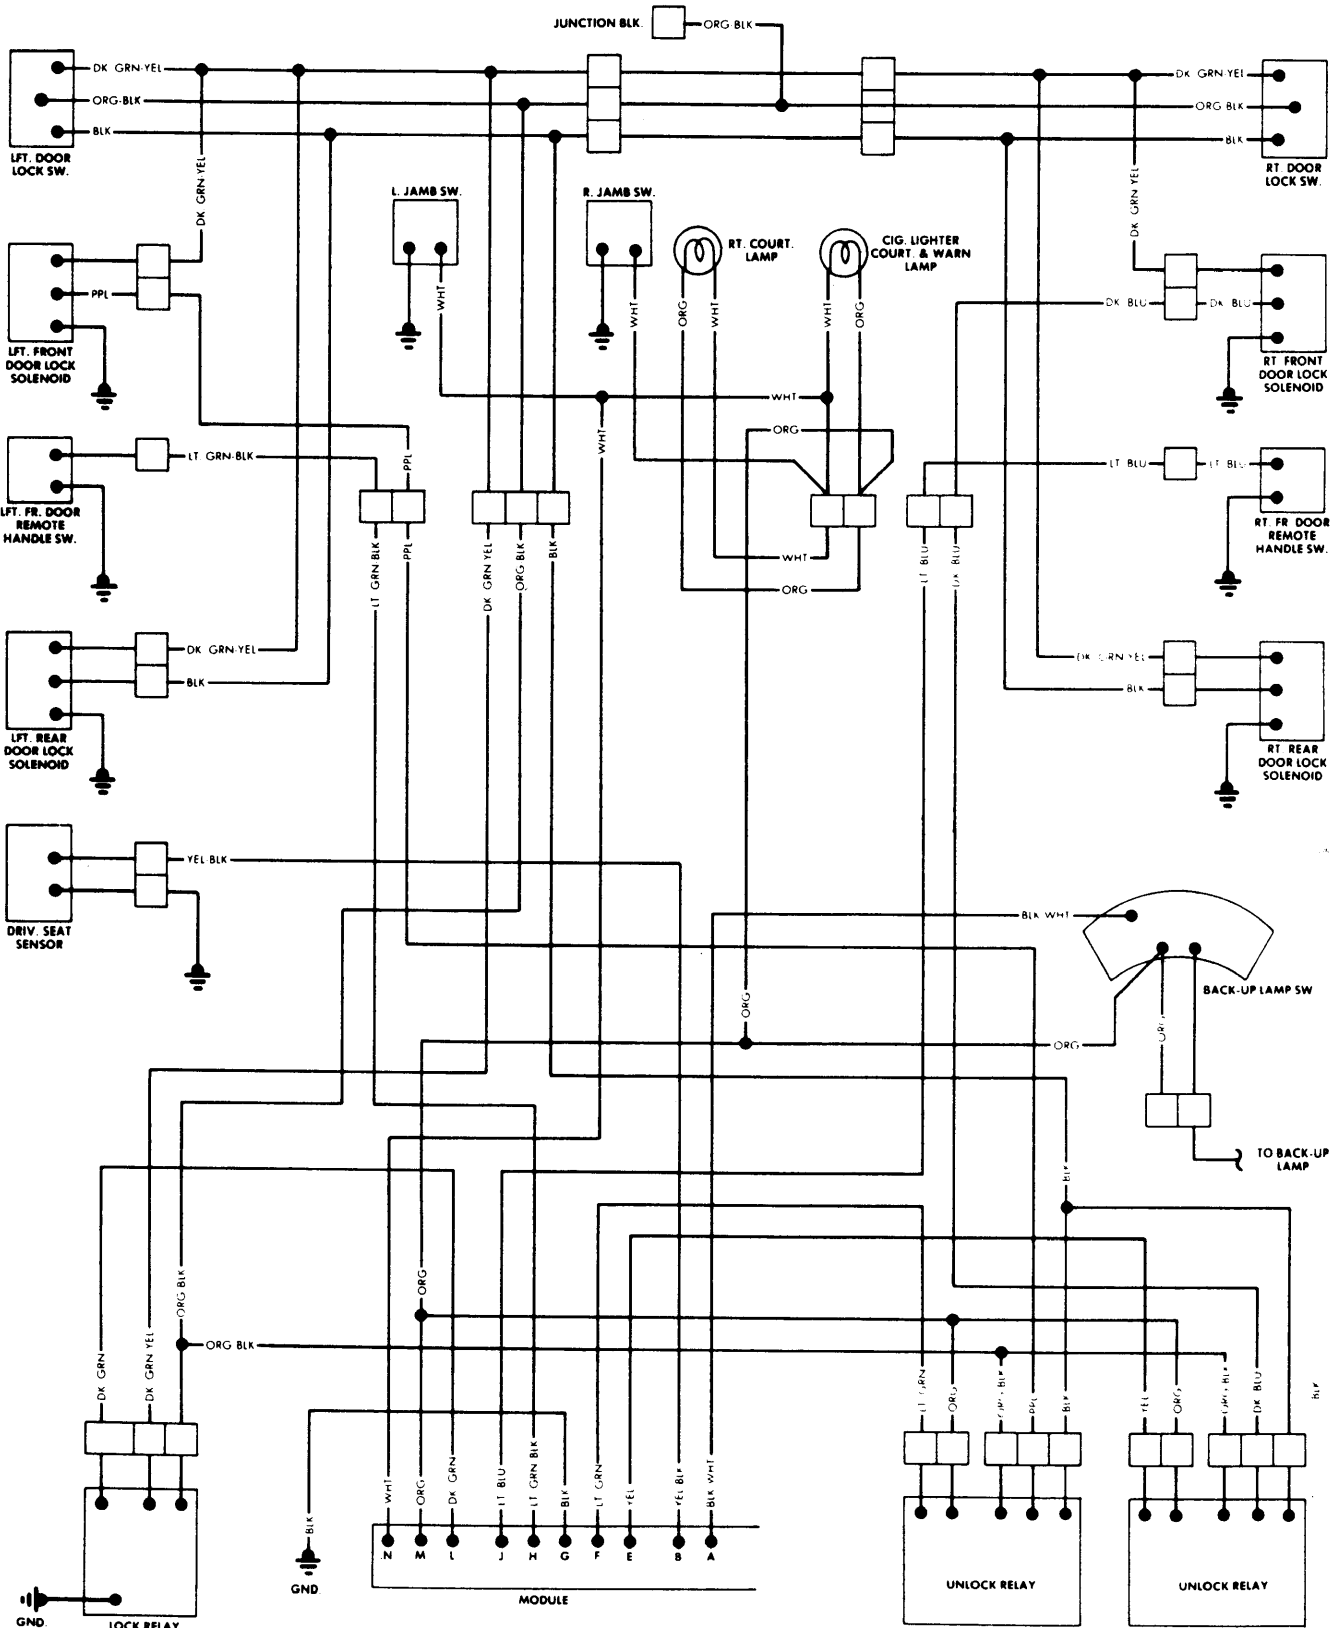

1976 Power Door Locks

**DOOR LOCK WIRING SCHEMATIC
(EXC. "F" BODY STYLE)**

**DOOR LOCK WIRING SCHEMATIC
(CHEVROLET "F" BODY STYLES)**

**DOOR LOCK WIRING SCHEMATIC
(PONTIAC "F" BODY STYLES)**

**DOOR LOCK WIRING SCHEMATIC
(CHRYSLER CORP.)**

1976 Power Door Locks

7-159

6BU02

BUICK AUTOMATIC POWER DOOR LOCK WIRING

1976 Power Door Locks

6CA02

CADILLAC AUTOMATIC POWER DOOR LOCK WIRING