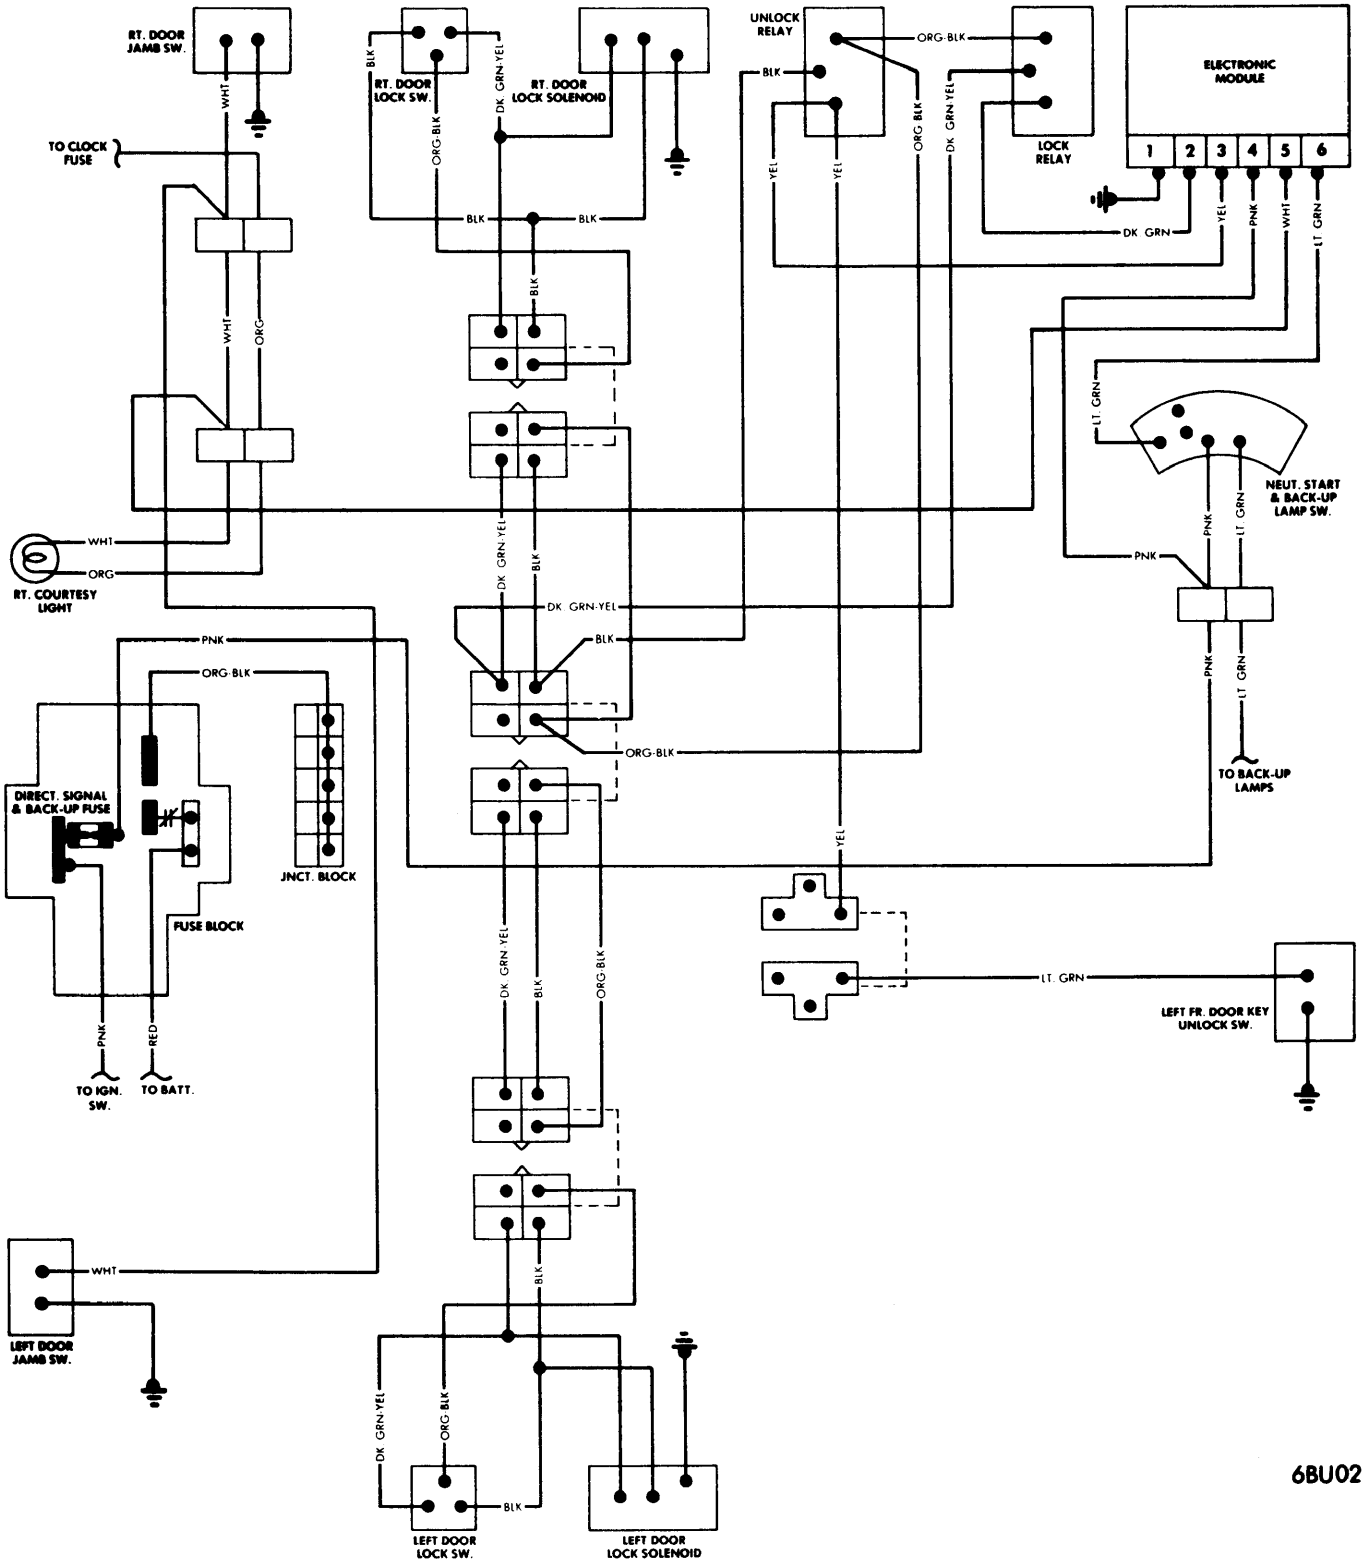

1976 Power Door Locks

**DOOR LOCK WIRING SCHEMATIC
(EXC. "F" BODY STYLE)**

**DOOR LOCK WIRING SCHEMATIC
(CHEVROLET "F" BODY STYLES)**

**DOOR LOCK WIRING SCHEMATIC
(PONTIAC "F" BODY STYLES)**

**DOOR LOCK WIRING SCHEMATIC
(CHRYSLER CORP.)**

1976 Power Door Locks

7-159

6BU02

BUICK AUTOMATIC POWER DOOR LOCK WIRING

1976 Power Door Locks

6CA02

CADILLAC AUTOMATIC POWER DOOR LOCK WIRING