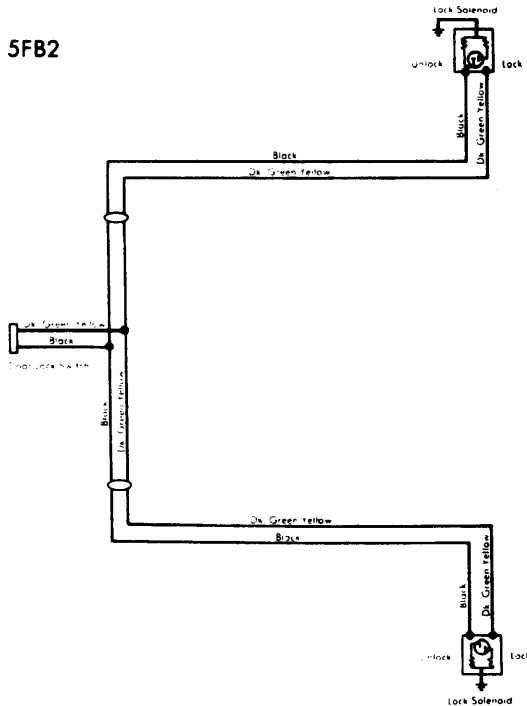

1976 Power Door Locks

**DOOR LOCK WIRING SCHEMATIC
(EXC. "F" BODY STYLE)**

**DOOR LOCK WIRING SCHEMATIC
(CHEVROLET "F" BODY STYLES)**

**DOOR LOCK WIRING SCHEMATIC
(PONTIAC "F" BODY STYLES)**

**DOOR LOCK WIRING SCHEMATIC
(CHRYSLER CORP.)**

1976 Power Door Locks

7-159

6BU02

BUICK AUTOMATIC POWER DOOR LOCK WIRING

1976 Power Door Locks

6CA02

CADILLAC AUTOMATIC POWER DOOR LOCK WIRING