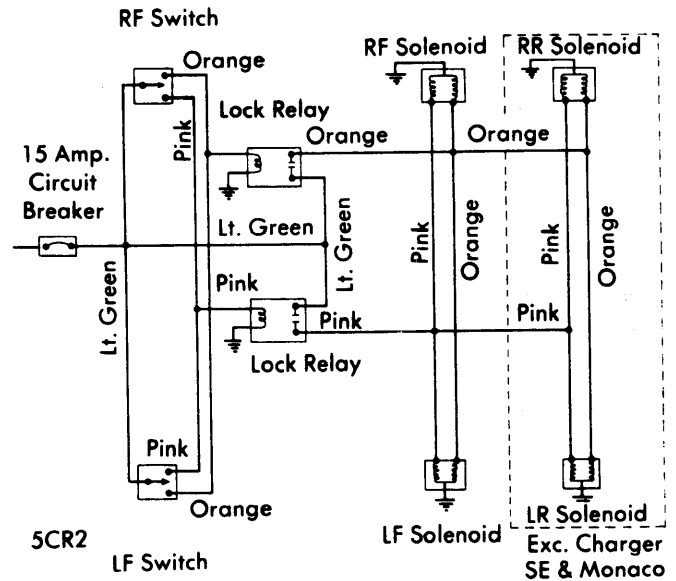

1976 Power Door Locks

**DOOR LOCK WIRING SCHEMATIC
(EXC. "F" BODY STYLE)**

**DOOR LOCK WIRING SCHEMATIC
(CHEVROLET "F" BODY STYLES)**

**DOOR LOCK WIRING SCHEMATIC
(PONTIAC "F" BODY STYLES)**

**DOOR LOCK WIRING SCHEMATIC
(CHRYSLER CORP.)**

1976 Power Door Locks

7-159

6BU02

BUICK AUTOMATIC POWER DOOR LOCK WIRING

1976 Power Door Locks

6CA02

CADILLAC AUTOMATIC POWER DOOR LOCK WIRING