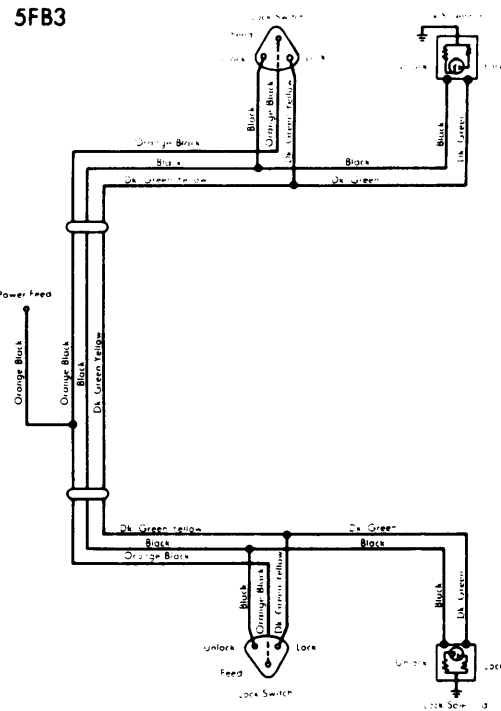

1976 Power Door Locks

**DOOR LOCK WIRING SCHEMATIC
(EXC. "F" BODY STYLE)**

**DOOR LOCK WIRING SCHEMATIC
(CHEVROLET "F" BODY STYLES)**

**DOOR LOCK WIRING SCHEMATIC
(PONTIAC "F" BODY STYLES)**

**DOOR LOCK WIRING SCHEMATIC
(CHRYSLER CORP.)**

1976 Power Door Locks

7-159

6BU02

BUICK AUTOMATIC POWER DOOR LOCK WIRING

1976 Power Door Locks

6CA02

CADILLAC AUTOMATIC POWER DOOR LOCK WIRING