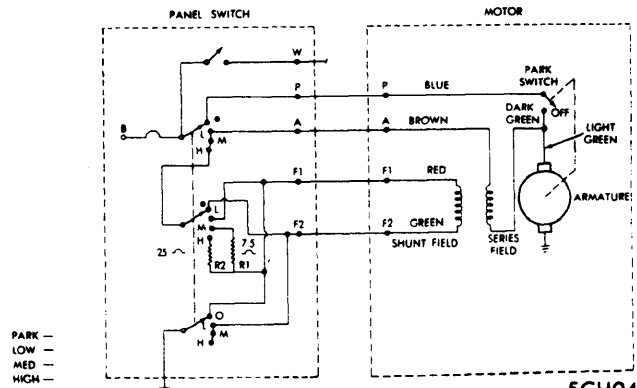

5CH04

CHRYSLER CORP. 3-SPEED MOTOR WIRING