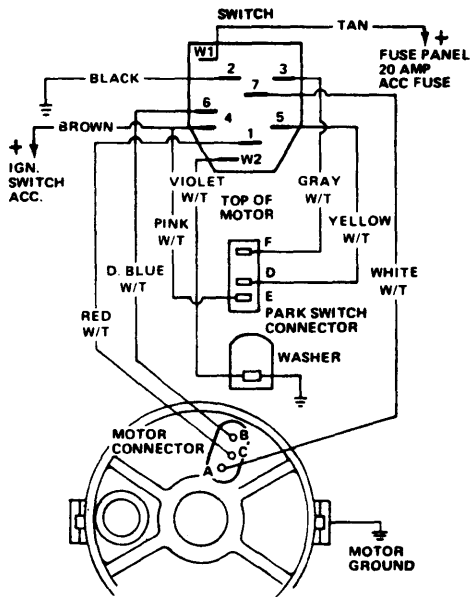

1976 Electric Window Controls

GENERAL MOTORS POWER TAILGATE WINDOW WIRING

1976 Electric Windshield Wipers

LOW SPEED	C TO + A TO GROUND
HIGH SPEED	C TO + B TO GROUND

6AM02

AMERICAN MOTORS STANDARD WIPER WIRING (CONCEALED WIPERS)

6AM03

AMERICAN MOTORS INTERMITTENT WIPER WIRING (CONCEALED WIPERS)

- ① - Pink on Matador.
- ② - Yellow on Matador.
- TO WASHER PUMP ← Violet
- TO DIRECTION FLASHER ← Tan
- IGNITION SW. "ACC." TERM. ← Brown

AMERICAN MOTORS WIPER WIRING DIAGRAM (NON-CONCEALED WIPERS)

5CH04

CHRYSLER CORP. 3-SPEED MOTOR WIRING

CHRYSLER CORP. 2-SPEED MOTOR WIRING (CONCEALED WIPERS)

CHRYSLER 2-SPEED MOTOR WIRING (NON-CONCEALED WIPERS)