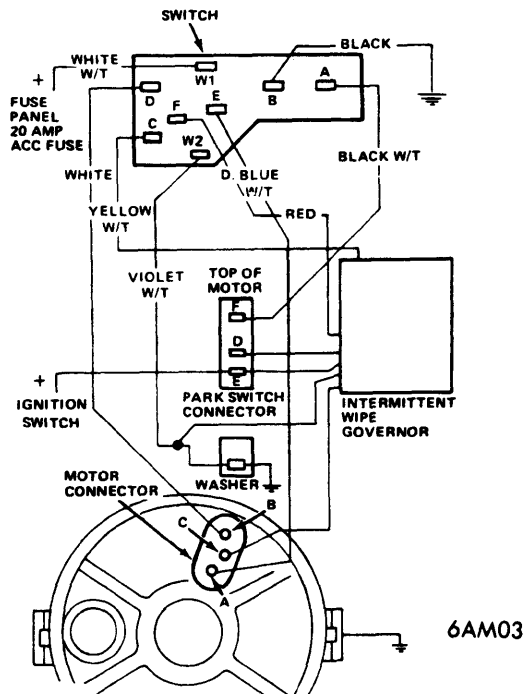

1976 Electric Window Controls

GENERAL MOTORS POWER TAILGATE WINDOW WIRING

1976 Electric Windshield Wipers

LOW SPEED	C TO + A TO GROUND
HIGH SPEED	C TO + B TO GROUND

6AM02

AMERICAN MOTORS STANDARD WIPER WIRING (CONCEALED WIPERS)

6AM03

AMERICAN MOTORS INTERMITTENT WIPER WIRING (CONCEALED WIPERS)

- ① - Pink on Matador.
- ② - Yellow on Matador.
- TO WASHER PUMP ← Violet
- TO DIRECTION FLASHER ← Tan
- IGNITION SW. "ACC." TERM. ← Brown

AMERICAN MOTORS WIPER WIRING DIAGRAM (NON-CONCEALED WIPERS)

5CH04

CHRYSLER CORP. 3-SPEED MOTOR WIRING

CHRYSLER CORP. 2-SPEED MOTOR WIRING (CONCEALED WIPERS)

CHRYSLER 2-SPEED MOTOR WIRING (NON-CONCEALED WIPERS)