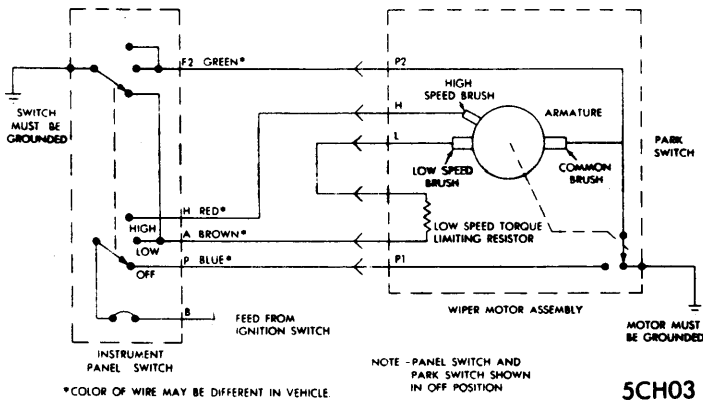

6AM03

AMERICAN MOTORS INTERMITTENT WIPER WIRING (CONCEALED WIPERS)

- ① - Pink on Matador.
- ② - Yellow on Matador.
- TO WASHER PUMP ← Violet
- TO DIRECTION FLASHER ← Tan
- IGNITION SW. "ACC." TERM. ← Brown

AMERICAN MOTORS WIPER WIRING DIAGRAM (NON-CONCEALED WIPERS)

5CH04

CHRYSLER CORP. 3-SPEED MOTOR WIRING

CHRYSLER CORP. 2-SPEED MOTOR WIRING (CONCEALED WIPERS)

CHRYSLER 2-SPEED MOTOR WIRING (NON-CONCEALED WIPERS)