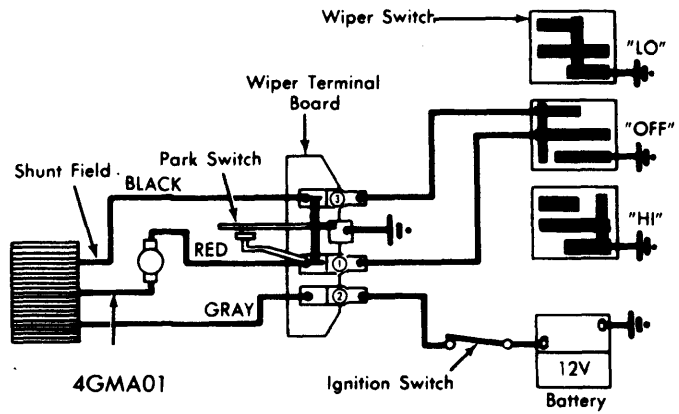

6AM03

AMERICAN MOTORS INTERMITTENT WIPER WIRING (CONCEALED WIPERS)

- ① - Pink on Matador.
- ② - Yellow on Matador.
- TO WASHER PUMP ← Violet
- TO DIRECTION FLASHER ← Tan
- IGNITION SW. "ACC." TERM. ← Brown

AMERICAN MOTORS WIPER WIRING DIAGRAM (NON-CONCEALED WIPERS)

5CH04

CHRYSLER CORP. 3-SPEED MOTOR WIRING

CHRYSLER CORP. 2-SPEED MOTOR WIRING (CONCEALED WIPERS)

CHRYSLER 2-SPEED MOTOR WIRING (NON-CONCEALED WIPERS)

GENERAL MOTORS MODIFIED PULSE WIPER WIRING (CADILLAC - "LO" SPEED SHOWN)

1976 Electric Windshield Wipers

GENERAL MOTORS ROUND-MOTOR WIPER SYSTEM WIRING

GENERAL MOTORS SQUARE-MOTOR WIPER SYSTEM WIRING

GENERAL MOTORS PULSE CONTROL WIPER SYSTEM WIRING