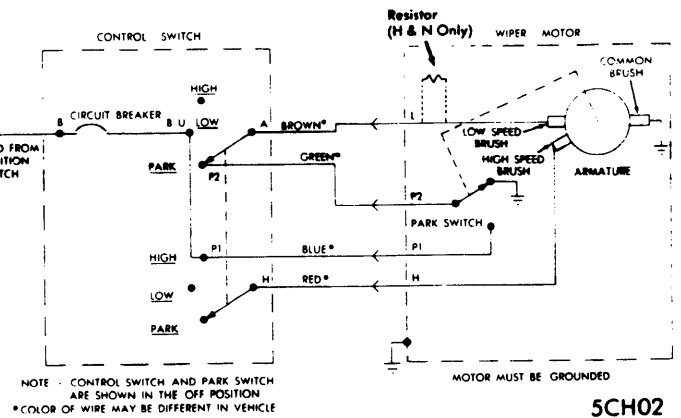

6AM03

AMERICAN MOTORS INTERMITTENT WIPER WIRING (CONCEALED WIPERS)

- ① - Pink on Matador.
- ② - Yellow on Matador.
- TO WASHER PUMP ← Violet
- TO DIRECTION FLASHER ← Tan
- IGNITION SW. "ACC." TERM. ← Brown

AMERICAN MOTORS WIPER WIRING DIAGRAM (NON-CONCEALED WIPERS)

5CH04

CHRYSLER CORP. 3-SPEED MOTOR WIRING

CHRYSLER CORP. 2-SPEED MOTOR WIRING (CONCEALED WIPERS)

CHRYSLER 2-SPEED MOTOR WIRING (NON-CONCEALED WIPERS)