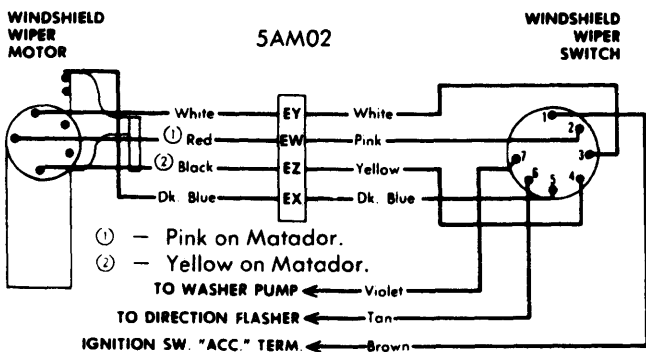

1976 Electric Window Controls

GENERAL MOTORS POWER TAILGATE WINDOW WIRING

1976 Electric Windshield Wipers

LOW SPEED	C TO + A TO GROUND
HIGH SPEED	C TO + B TO GROUND

6AM02

AMERICAN MOTORS STANDARD WIPER WIRING (CONCEALED WIPERS)

6AM03

AMERICAN MOTORS INTERMITTENT WIPER WIRING (CONCEALED WIPERS)

- ① - Pink on Matador.
- ② - Yellow on Matador.
- TO WASHER PUMP ← Violet
- TO DIRECTION FLASHER ← Tan
- IGNITION SW. "ACC." TERM. ← Brown

AMERICAN MOTORS WIPER WIRING DIAGRAM (NON-CONCEALED WIPERS)

5CH04

CHRYSLER CORP. 3-SPEED MOTOR WIRING

CHRYSLER CORP. 2-SPEED MOTOR WIRING (CONCEALED WIPERS)

CHRYSLER 2-SPEED MOTOR WIRING (NON-CONCEALED WIPERS)