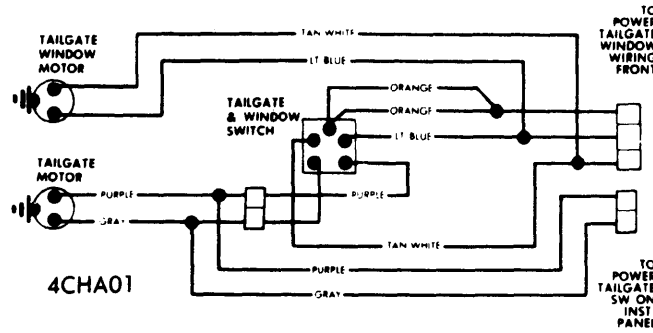

1976 Electric Window Controls

GENERAL MOTORS POWER TAILGATE WINDOW WIRING

1976 Electric Windshield Wipers

LOW SPEED	C TO + A TO GROUND
HIGH SPEED	C TO + B TO GROUND

6AM02

AMERICAN MOTORS STANDARD WIPER WIRING (CONCEALED WIPERS)

6AM03

AMERICAN MOTORS INTERMITTENT WIPER WIRING (CONCEALED WIPERS)

- ① - Pink on Matador.
- ② - Yellow on Matador.
- TO WASHER PUMP ← Violet
- TO DIRECTION FLASHER ← Tan
- IGNITION SW. "ACC." TERM. ← Brown

AMERICAN MOTORS WIPER WIRING DIAGRAM (NON-CONCEALED WIPERS)

5CH04

CHRYSLER CORP. 3-SPEED MOTOR WIRING

CHRYSLER CORP. 2-SPEED MOTOR WIRING (CONCEALED WIPERS)

CHRYSLER 2-SPEED MOTOR WIRING (NON-CONCEALED WIPERS)