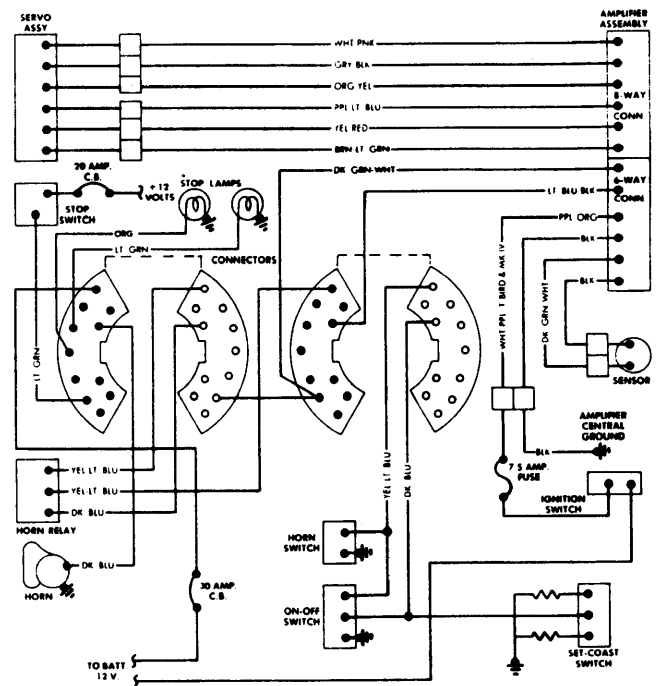

# 1976 Automatic Speed Controls

5AM01

5CR02

\* With Tracer

AMERICAN MOTORS CRUISE COMMAND

CHRYSLER CORP. SPEED CONTROL

# 1976 Automatic Speed Controls

7-143

4FOA02

**FORD MOTOR CO. SPEED CONTROL WIRING  
(EXC. MARK IV, THUNDERBIRD, CONTINENTAL,  
GRANADA & MONARCH)**

4FOA01

**FORD MOTOR CO. SPEED CONTROL WIRING  
(MARK IV, THUNDERBIRD & CONTINENTAL)**

4FOA03

**FORD MOTOR CO. SPEED CONTROL WIRING  
(GRANADA & MONARCH)**