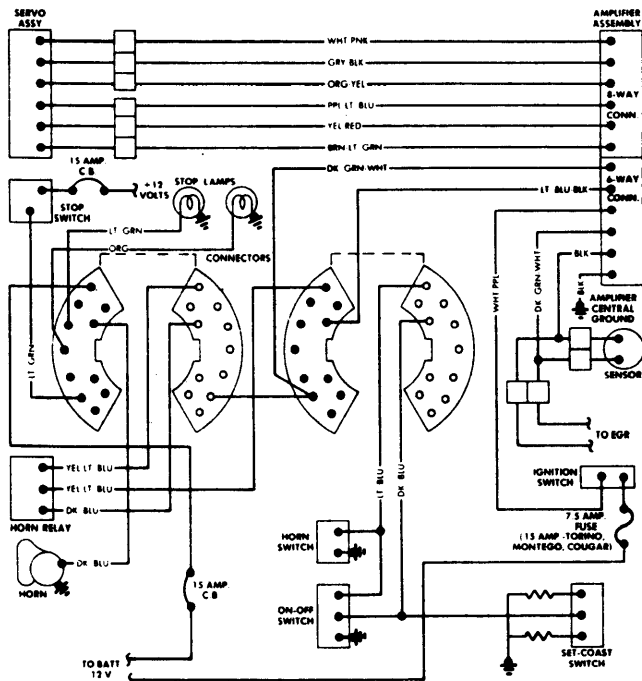

# 1976 Automatic Speed Controls

5AM01

5CR02

\* With Tracer

AMERICAN MOTORS CRUISE COMMAND

CHRYSLER CORP. SPEED CONTROL

# 1976 Automatic Speed Controls

7-143

4FOA02

**FORD MOTOR CO. SPEED CONTROL WIRING  
(EXC. MARK IV, THUNDERBIRD, CONTINENTAL,  
GRANADA & MONARCH)**

4FOA01

**FORD MOTOR CO. SPEED CONTROL WIRING  
(MARK IV, THUNDERBIRD & CONTINENTAL)**

4FOA03

**FORD MOTOR CO. SPEED CONTROL WIRING  
(GRANADA & MONARCH)**