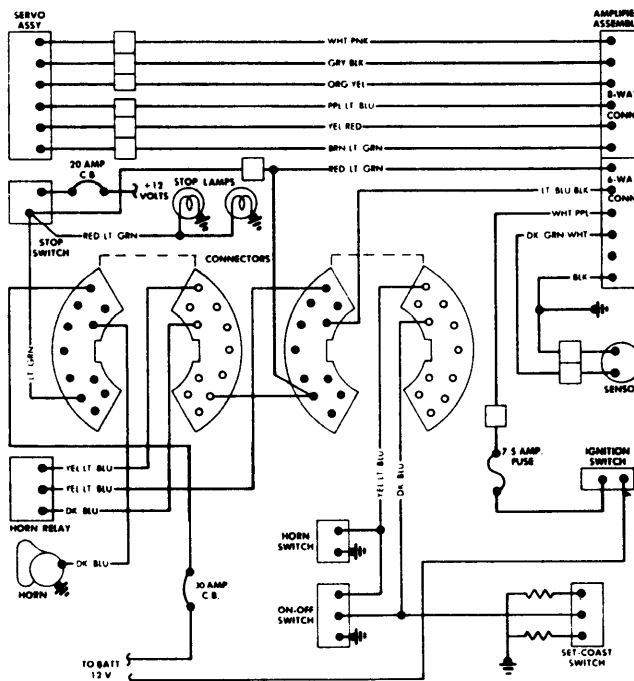

# 1976 Automatic Speed Controls

5AM01

5CR02

\* With Tracer

AMERICAN MOTORS CRUISE COMMAND

CHRYSLER CORP. SPEED CONTROL

# 1976 Automatic Speed Controls

7-143

4FOA02

**FORD MOTOR CO. SPEED CONTROL WIRING  
(EXC. MARK IV, THUNDERBIRD, CONTINENTAL,  
GRANADA & MONARCH)**

4FOA01

**FORD MOTOR CO. SPEED CONTROL WIRING  
(MARK IV, THUNDERBIRD & CONTINENTAL)**

4FOA03

**FORD MOTOR CO. SPEED CONTROL WIRING  
(GRANADA & MONARCH)**