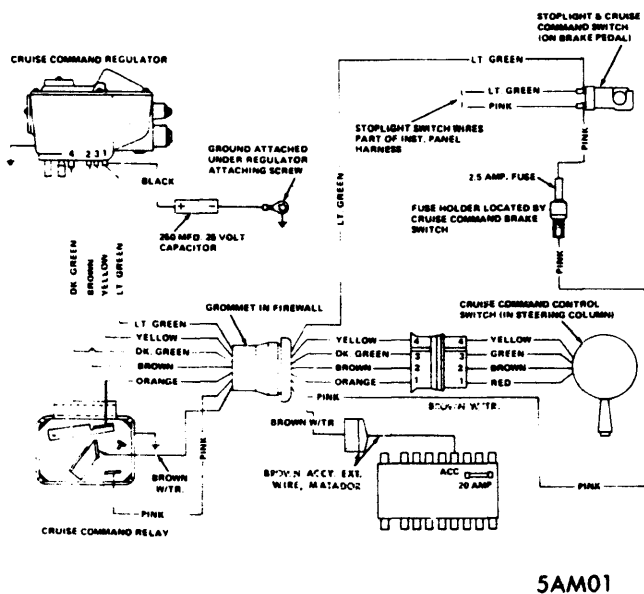

# 1976 Automatic Speed Controls

5AM01

5CR02

\* With Tracer

AMERICAN MOTORS CRUISE COMMAND

CHRYSLER CORP. SPEED CONTROL

# 1976 Automatic Speed Controls

7-143

4FOA02

**FORD MOTOR CO. SPEED CONTROL WIRING  
(EXC. MARK IV, THUNDERBIRD, CONTINENTAL,  
GRANADA & MONARCH)**

4FOA01

**FORD MOTOR CO. SPEED CONTROL WIRING  
(MARK IV, THUNDERBIRD & CONTINENTAL)**

4FOA03

**FORD MOTOR CO. SPEED CONTROL WIRING  
(GRANADA & MONARCH)**

## CHEVROLET CRUISE MASTER WIRING