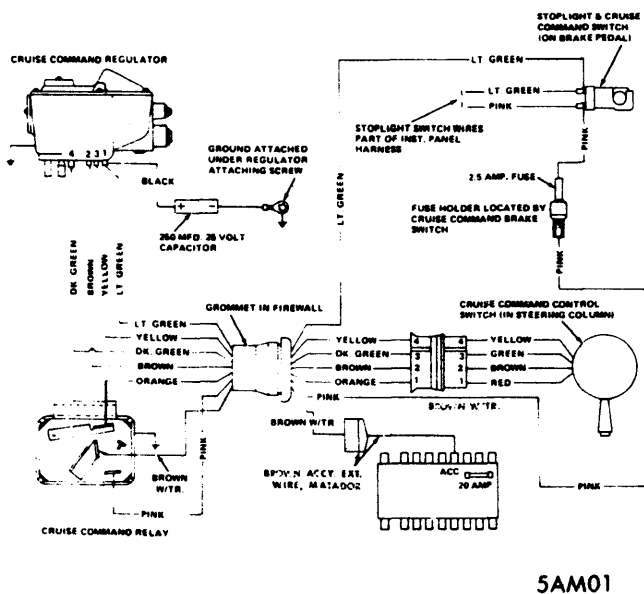

1976 Automatic Headlights

FORD MOTOR CO. AUTOLAMP

BUICK & CADILLAC GUIDE-MATIC
CIRCUIT DIAGRAM

GENERAL MOTORS TWILIGHT SENTINEL

1976 Automatic Headlights

FORD MOTOR CO. HEADLIGHT DIMMER

1976 Automatic Speed Controls

5AM01

5CR02

* With Tracer

AMERICAN MOTORS CRUISE COMMAND

CHRYSLER CORP. SPEED CONTROL