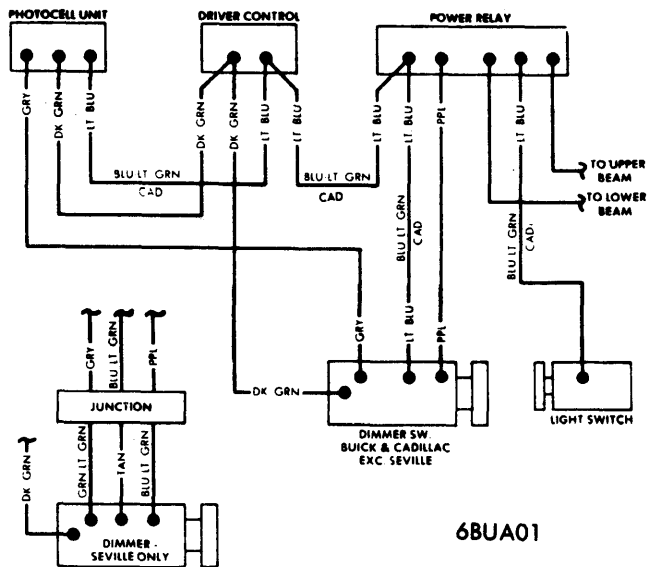

1976 Automatic Headlights

FORD MOTOR CO. AUTOLAMP

BUICK & CADILLAC GUIDE-MATIC
CIRCUIT DIAGRAM

GENERAL MOTORS TWILIGHT SENTINEL

1976 Automatic Headlights

FORD MOTOR CO. HEADLIGHT DIMMER

1976 Automatic Speed Controls

5AM01

5CR02

* With Tracer

AMERICAN MOTORS CRUISE COMMAND

CHRYSLER CORP. SPEED CONTROL