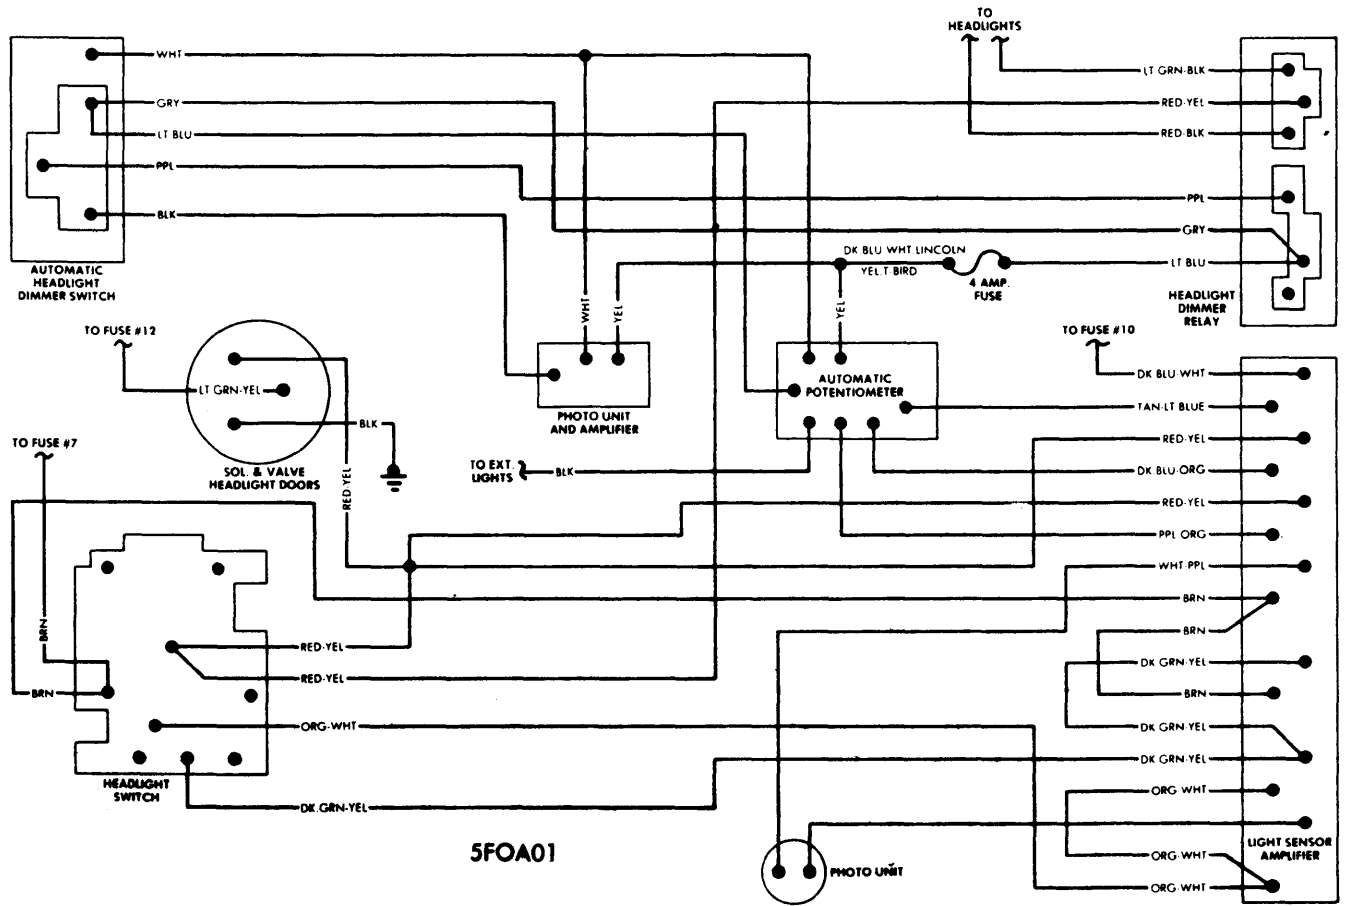

1976 Automatic Headlights

FORD MOTOR CO. AUTOLAMP

BUICK & CADILLAC GUIDE-MATIC
CIRCUIT DIAGRAM

GENERAL MOTORS TWILIGHT SENTINEL

1976 Automatic Headlights

FORD MOTOR CO. HEADLIGHT DIMMER

1976 Automatic Speed Controls

5AM01

5CR02

* With Tracer

AMERICAN MOTORS CRUISE COMMAND

CHRYSLER CORP. SPEED CONTROL