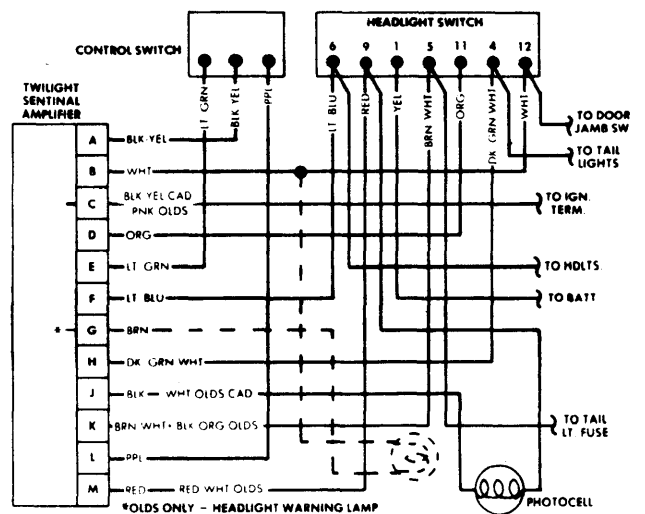

1976 Automatic Headlights

FORD MOTOR CO. AUTOLAMP

BUICK & CADILLAC GUIDE-MATIC
CIRCUIT DIAGRAM

GENERAL MOTORS TWILIGHT SENTINEL

1976 Automatic Headlights

FORD MOTOR CO. HEADLIGHT DIMMER

1976 Automatic Speed Controls

5AM01

5CR02

* With Tracer

AMERICAN MOTORS CRUISE COMMAND

CHRYSLER CORP. SPEED CONTROL