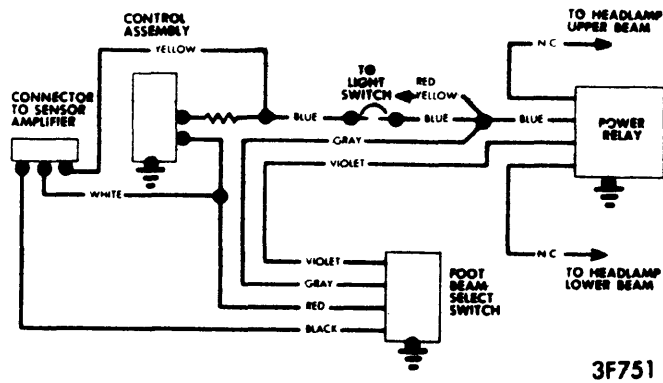

1976 Automatic Headlights

FORD MOTOR CO. AUTOLAMP

BUICK & CADILLAC GUIDE-MATIC
CIRCUIT DIAGRAM

GENERAL MOTORS TWILIGHT SENTINEL

1976 Automatic Headlights

FORD MOTOR CO. HEADLIGHT DIMMER

1976 Automatic Speed Controls

5AM01

5CR02

* With Tracer

AMERICAN MOTORS CRUISE COMMAND

CHRYSLER CORP. SPEED CONTROL