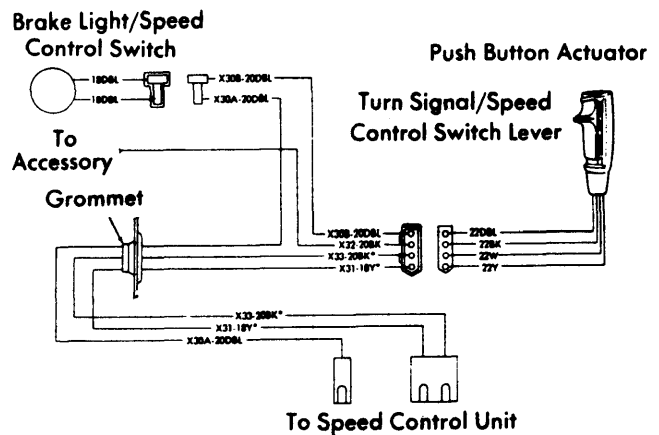

1976 Automatic Headlights

FORD MOTOR CO. AUTOLAMP

BUICK & CADILLAC GUIDE-MATIC
CIRCUIT DIAGRAM

GENERAL MOTORS TWILIGHT SENTINEL

1976 Automatic Headlights

FORD MOTOR CO. HEADLIGHT DIMMER

1976 Automatic Speed Controls

5AM01

5CR02

* With Tracer

AMERICAN MOTORS CRUISE COMMAND

CHRYSLER CORP. SPEED CONTROL