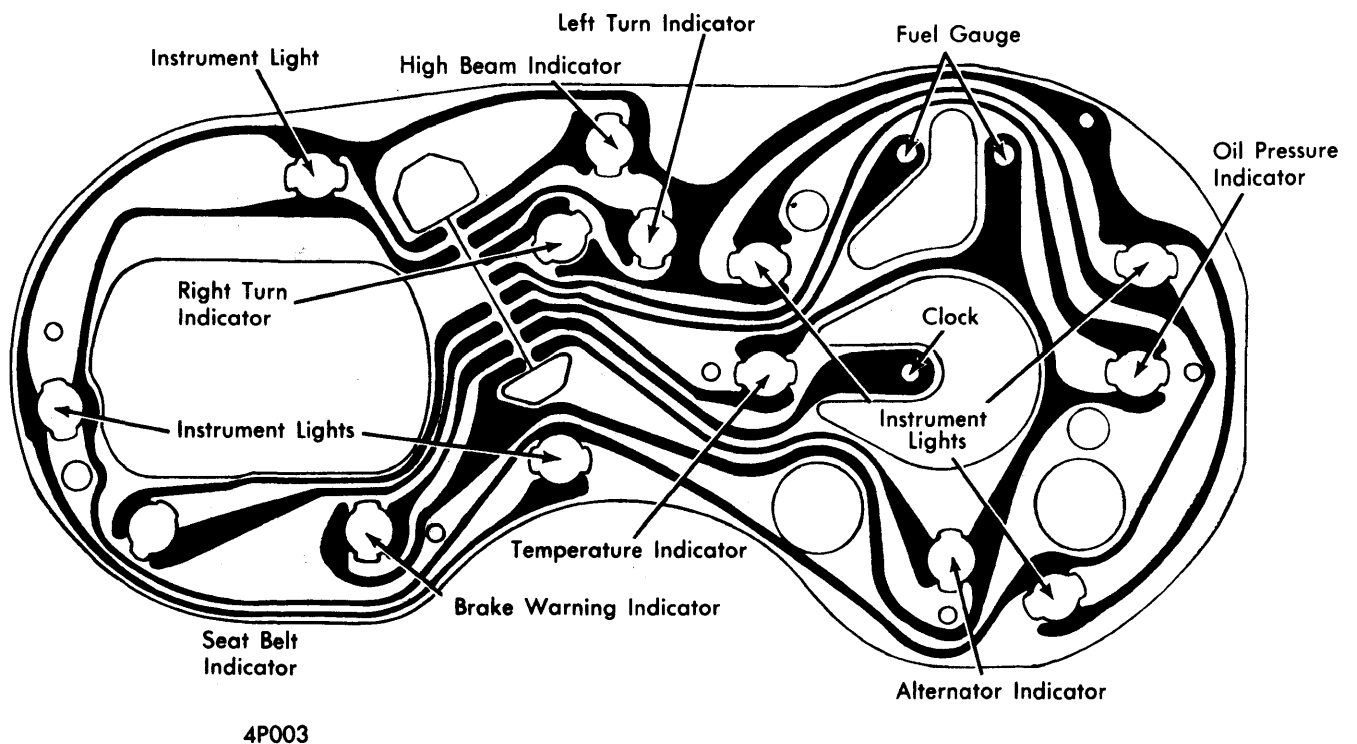

CATALINA, BONNEVILLE & GRAND VILLE (WITH INDICATOR LIGHTS)