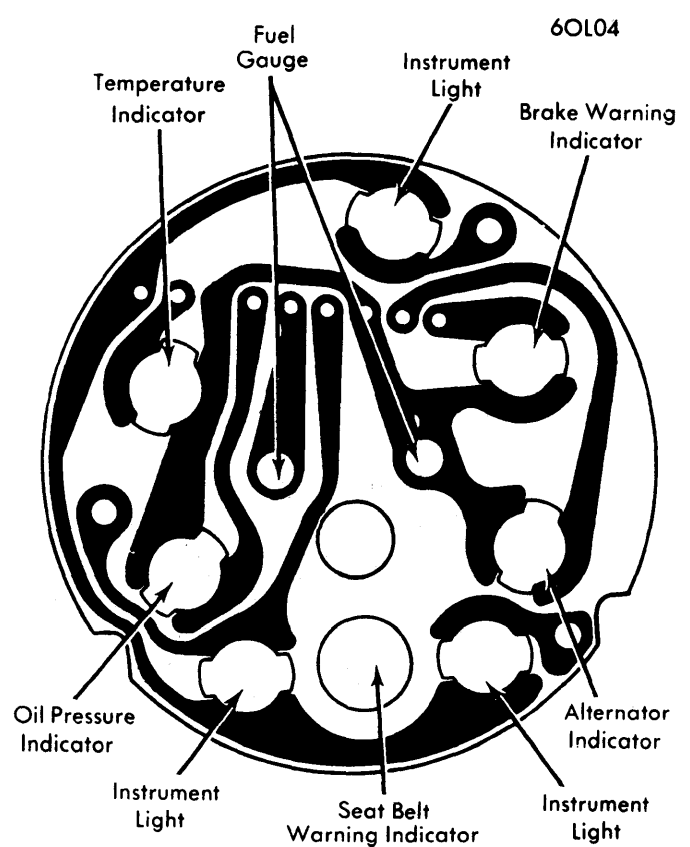

1976 Printed Circuits

OLDSMOBILE

60L05

88, 98 & TORONADO

60L01

CUTLASS SPEEDOMETER CLUSTER

60L04

CUTLASS FUEL GAUGE CLUSTER
(WITH INDICATOR LIGHTS)

OLDSMOBILE (Cont.)

60L02

**CUTLASS FUEL GAUGE CLUSTER
(WITH ECONOMY PACK)**

60L03

**CUTLASS FUEL GAUGE CLUSTER
(WITH GAUGES)**

OMEGA

1976 Printed Circuits

OLDSMOBILE (Cont.)

STARFIRE

PONTIAC

4P007

GRAND PRIX & GRAND AM (WITH INDICATOR LIGHTS)