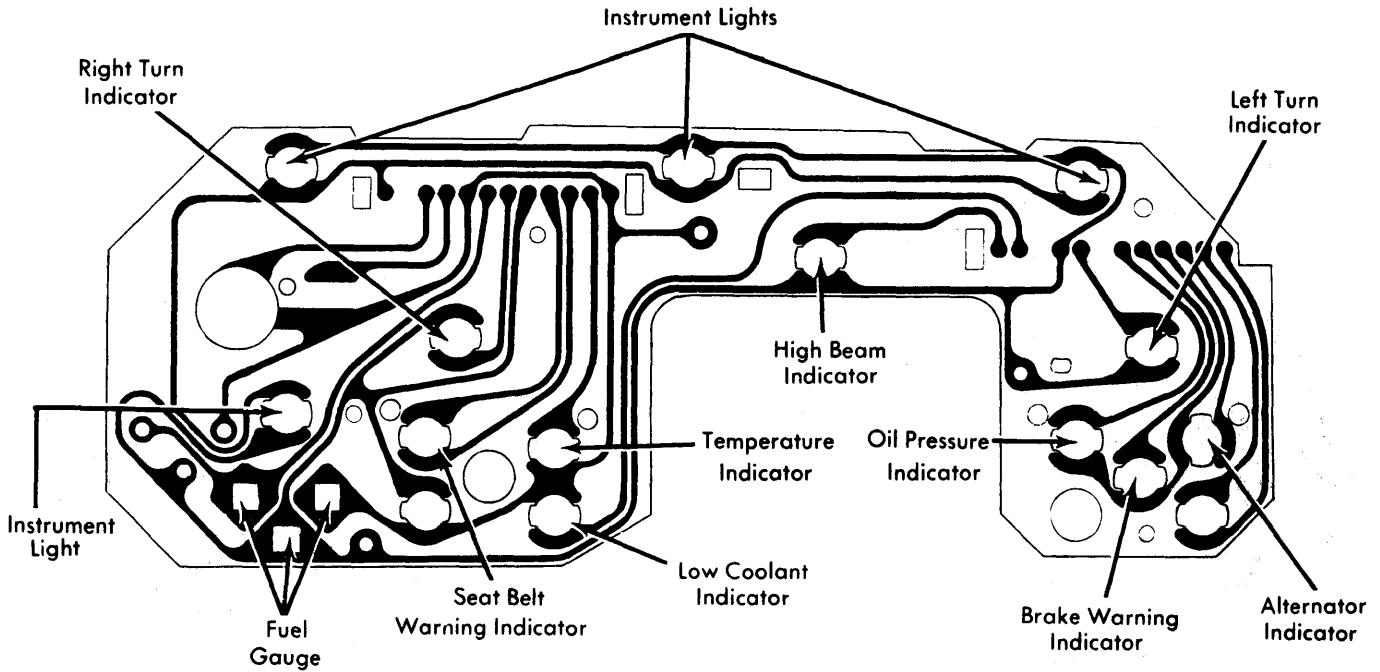

1976 Printed Circuits

OLDSMOBILE

60L05

88, 98 & TORONADO

60L01

CUTLASS SPEEDOMETER CLUSTER

60L04

CUTLASS FUEL GAUGE CLUSTER
(WITH INDICATOR LIGHTS)

OLDSMOBILE (Cont.)

60L02

**CUTLASS FUEL GAUGE CLUSTER
(WITH ECONOMY PACK)**

60L03

**CUTLASS FUEL GAUGE CLUSTER
(WITH GAUGES)**

OMEGA

1976 Printed Circuits

OLDSMOBILE (Cont.)