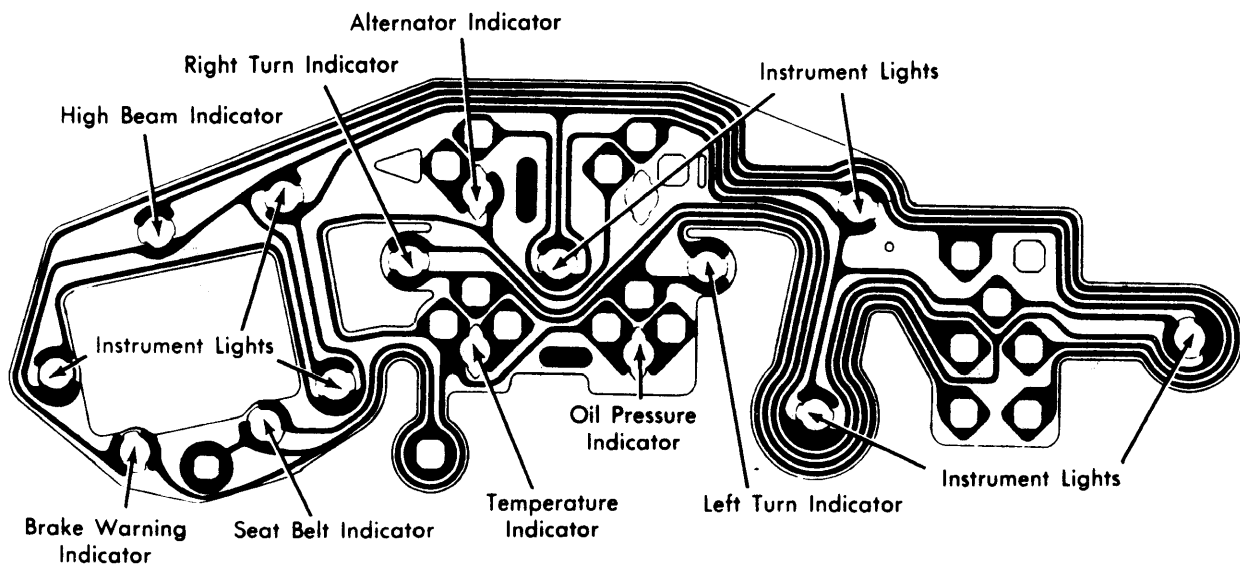

PONTIAC

4P007

GRAND PRIX & GRAND AM (WITH INDICATOR LIGHTS)