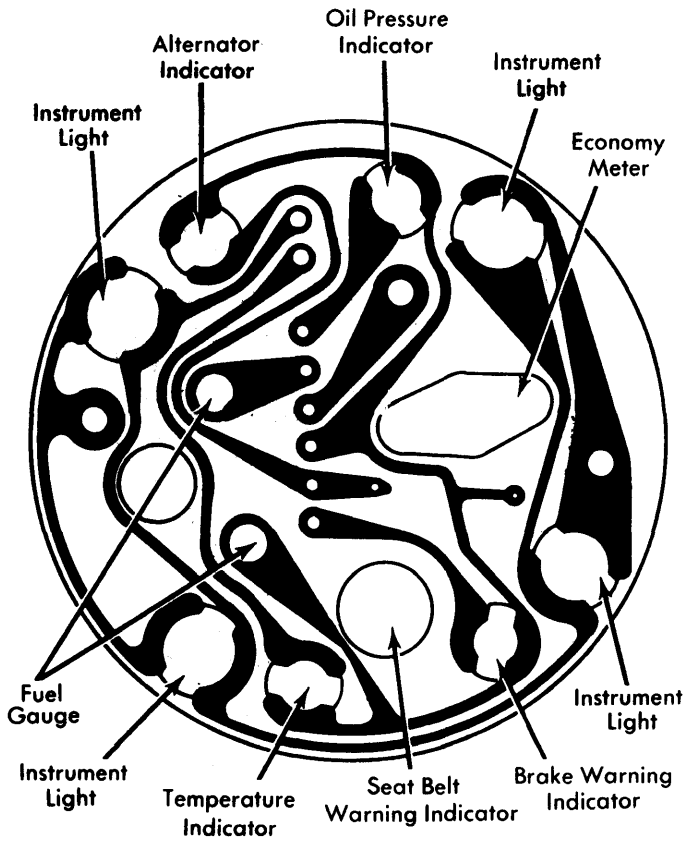

1976 Printed Circuits

OLDSMOBILE

60L05

88, 98 & TORONADO

60L01

CUTLASS SPEEDOMETER CLUSTER

60L04

CUTLASS FUEL GAUGE CLUSTER
(WITH INDICATOR LIGHTS)

OLDSMOBILE (Cont.)

60L02

**CUTLASS FUEL GAUGE CLUSTER
(WITH ECONOMY PACK)**

60L03

**CUTLASS FUEL GAUGE CLUSTER
(WITH GAUGES)**

OMEGA

1976 Printed Circuits

OLDSMOBILE (Cont.)

STARFIRE

PONTIAC

4P007

GRAND PRIX & GRAND AM (WITH INDICATOR LIGHTS)