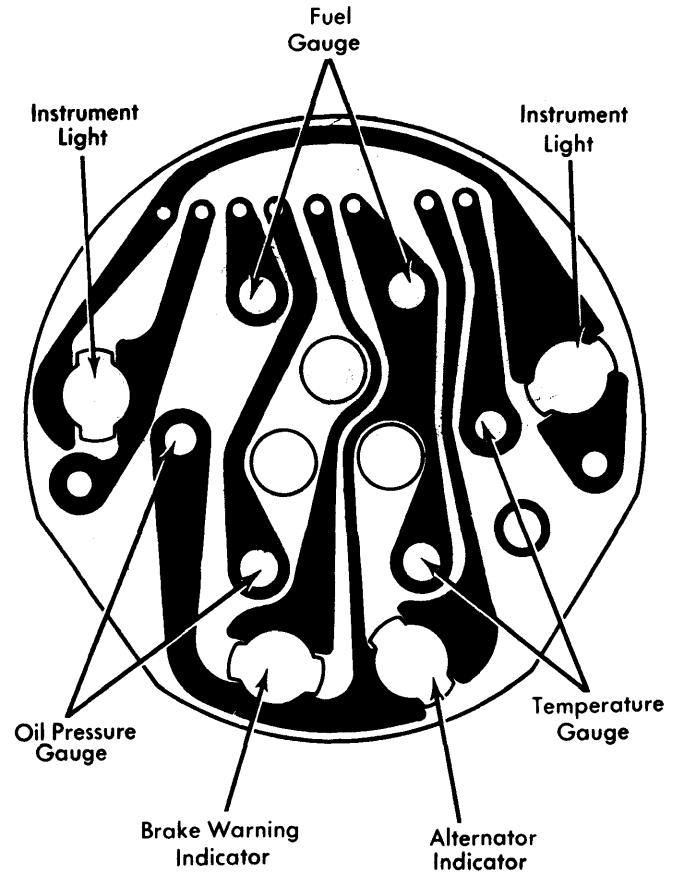

1976 Printed Circuits

OLDSMOBILE

60L05

88, 98 & TORONADO

60L01

CUTLASS SPEEDOMETER CLUSTER

60L04

CUTLASS FUEL GAUGE CLUSTER
(WITH INDICATOR LIGHTS)

OLDSMOBILE (Cont.)

60L02

**CUTLASS FUEL GAUGE CLUSTER
(WITH ECONOMY PACK)**

60L03

**CUTLASS FUEL GAUGE CLUSTER
(WITH GAUGES)**

OMEGA

1976 Printed Circuits

OLDSMOBILE (Cont.)