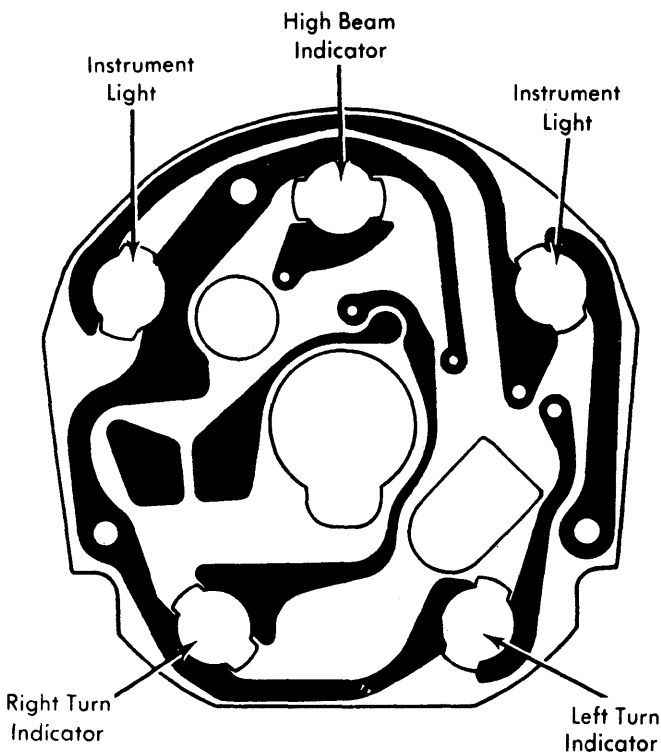

1976 Printed Circuits

OLDSMOBILE

60L05

88, 98 & TORONADO

60L01

CUTLASS SPEEDOMETER CLUSTER

60L04

CUTLASS FUEL GAUGE CLUSTER
(WITH INDICATOR LIGHTS)

OLDSMOBILE (Cont.)

60L02

**CUTLASS FUEL GAUGE CLUSTER
(WITH ECONOMY PACK)**

60L03

**CUTLASS FUEL GAUGE CLUSTER
(WITH GAUGES)**

OMEGA

1976 Printed Circuits

OLDSMOBILE (Cont.)

STARFIRE

PONTIAC

4P007

GRAND PRIX & GRAND AM (WITH INDICATOR LIGHTS)