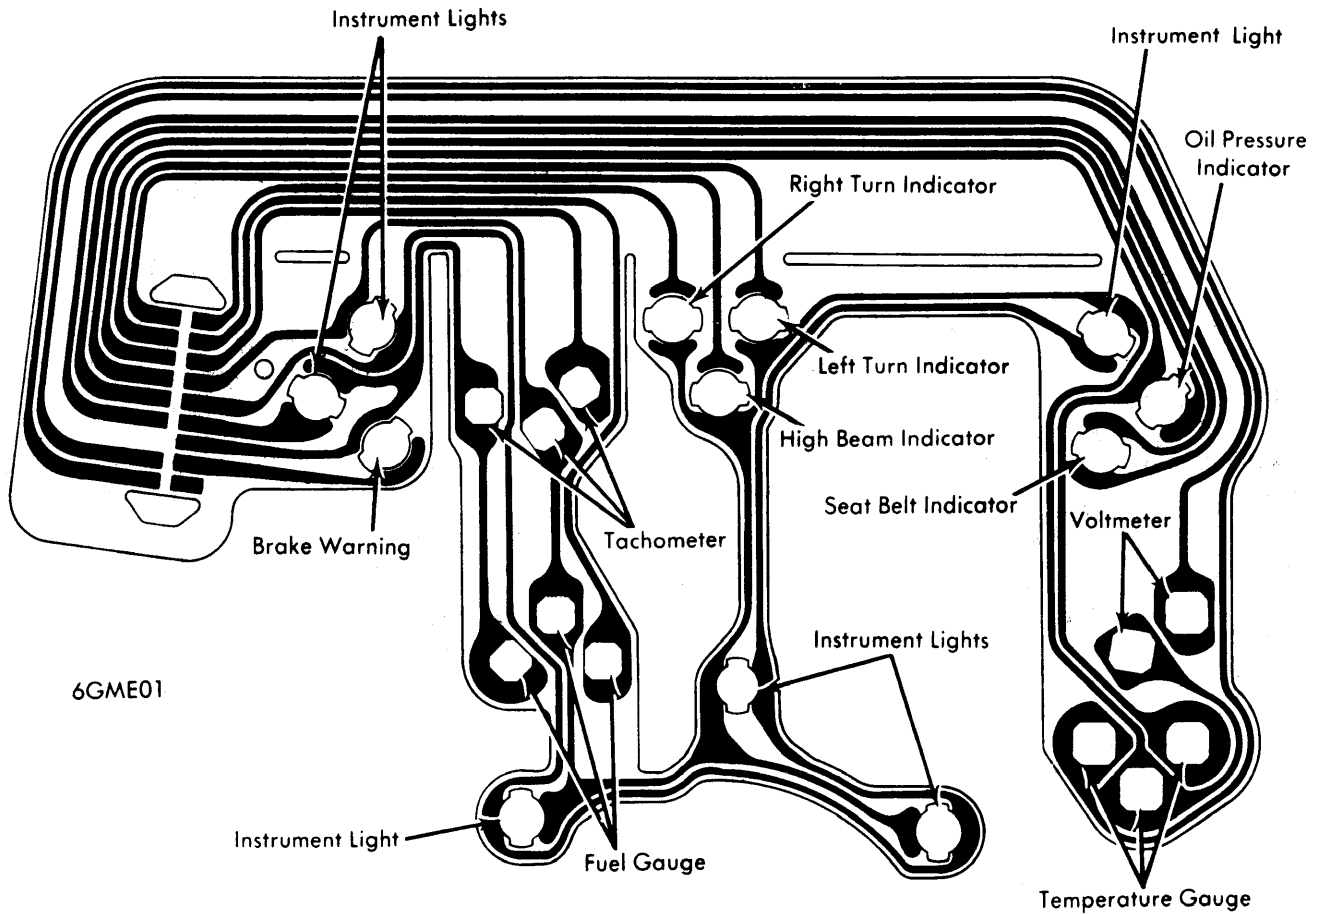

1976 Printed Circuits

OLDSMOBILE

60L05

88, 98 & TORONADO

60L01

CUTLASS SPEEDOMETER CLUSTER

60L04

CUTLASS FUEL GAUGE CLUSTER
(WITH INDICATOR LIGHTS)

OLDSMOBILE (Cont.)

60L02

**CUTLASS FUEL GAUGE CLUSTER
(WITH ECONOMY PACK)**

60L03

**CUTLASS FUEL GAUGE CLUSTER
(WITH GAUGES)**

OMEGA

1976 Printed Circuits

OLDSMOBILE (Cont.)

STARFIRE

PONTIAC

4P007

GRAND PRIX & GRAND AM (WITH INDICATOR LIGHTS)