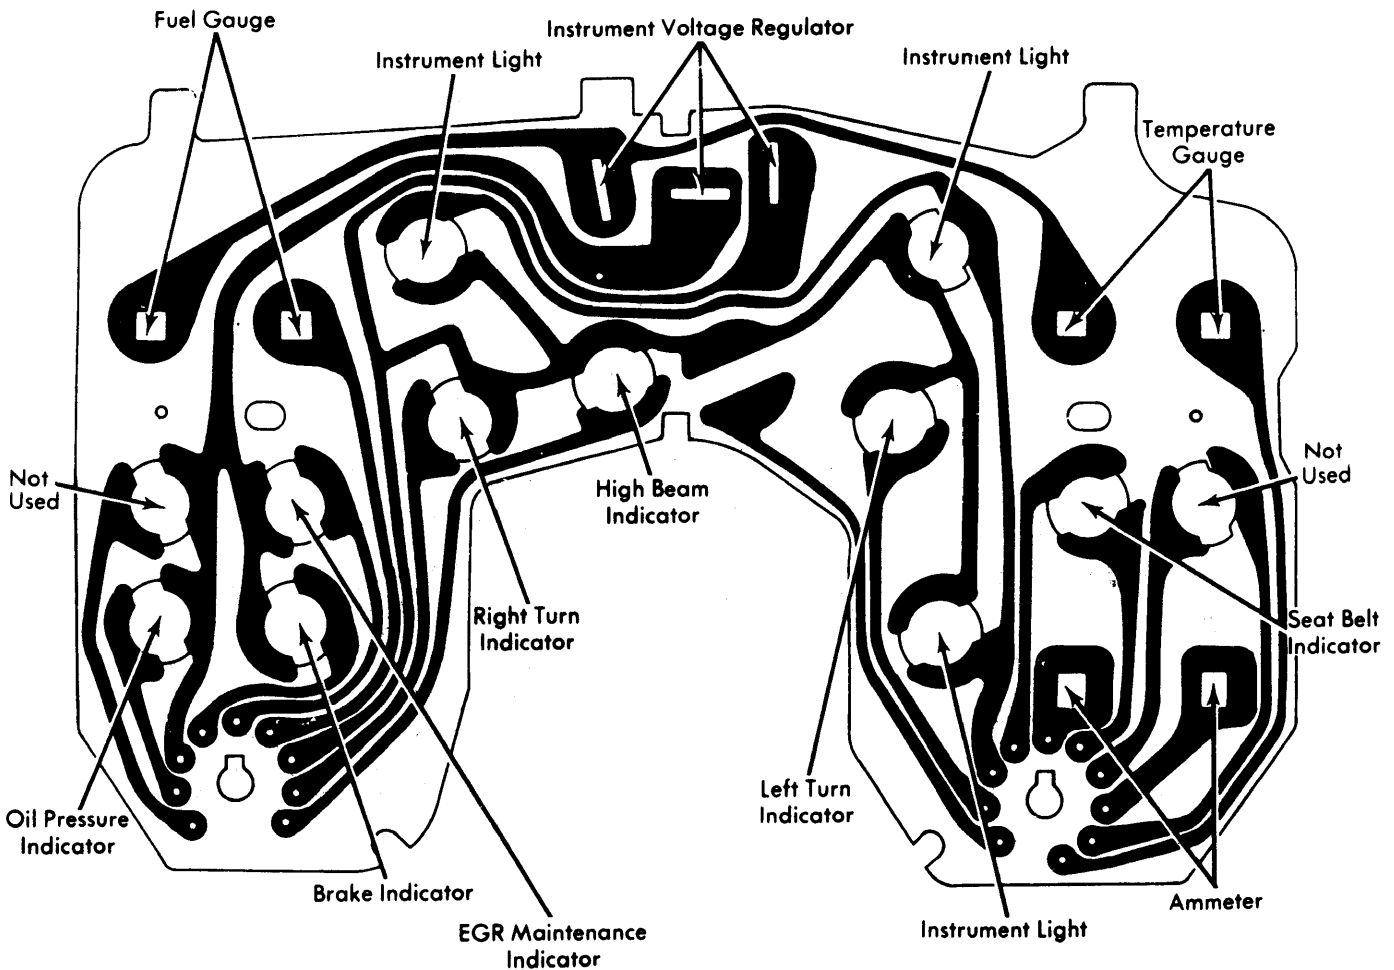

1976 Printed Circuits

CHRYSLER CORP.

CHRYSLER (SPEEDOMETER CLUSTER)

CHARGER SE, CORDOBA, CORONET & FURY

1976 Printed Circuits

7-119

CHRYSLER CORP. (Cont.)

CHARGER SE, CORDOBA, CORONET & FURY
(W/O CLOCK OR TACHOMETER)

GRAN FURY & MONACO

1976 Printed Circuits

CHRYSLER CORP. (Cont.)

VALIANT & DART

6CR02

ASPEN & VOLARE

CHEVROLET (Cont.)

CHEVETTE (WITH GAUGES)

CHRYSLER CORP.

CHRYSLER (GAUGE CLUSTER)