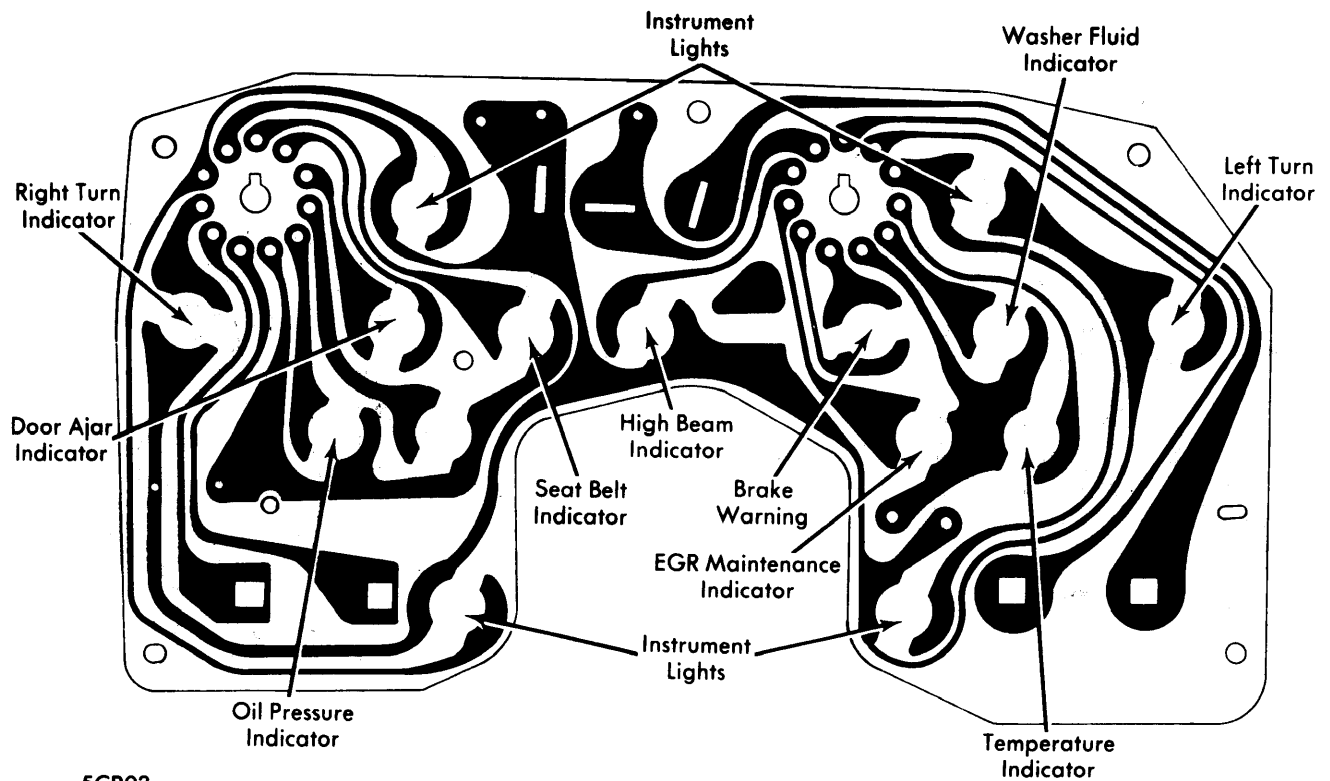

1976 Printed Circuits

CHRYSLER CORP.

CHRYSLER (SPEEDOMETER CLUSTER)

CHARGER SE, CORDOBA, CORONET & FURY

1976 Printed Circuits

7-119

CHRYSLER CORP. (Cont.)

CHARGER SE, CORDOBA, CORONET & FURY
(W/O CLOCK OR TACHOMETER)