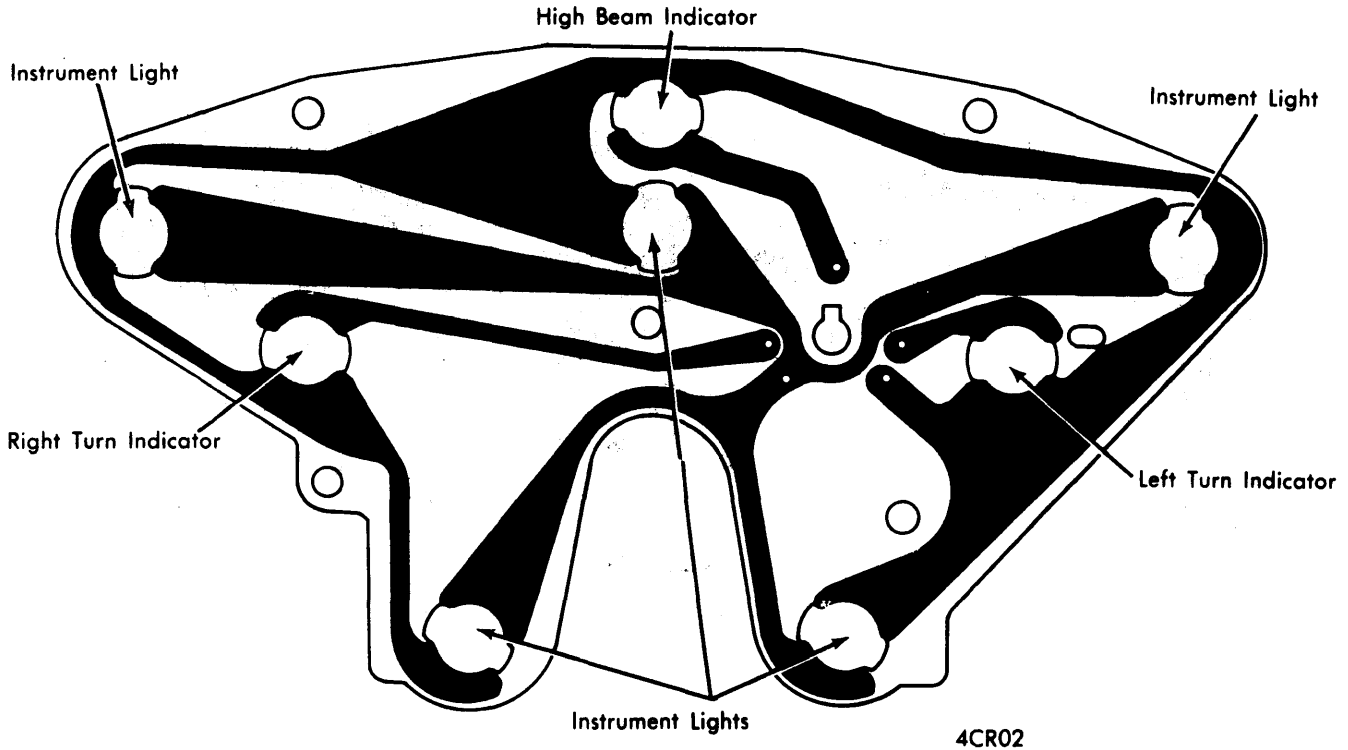

1976 Printed Circuits

CHRYSLER CORP.

CHRYSLER (SPEEDOMETER CLUSTER)

CHARGER SE, CORDOBA, CORONET & FURY

1976 Printed Circuits

7-119

CHRYSLER CORP. (Cont.)

CHARGER SE, CORDOBA, CORONET & FURY
(W/O CLOCK OR TACHOMETER)