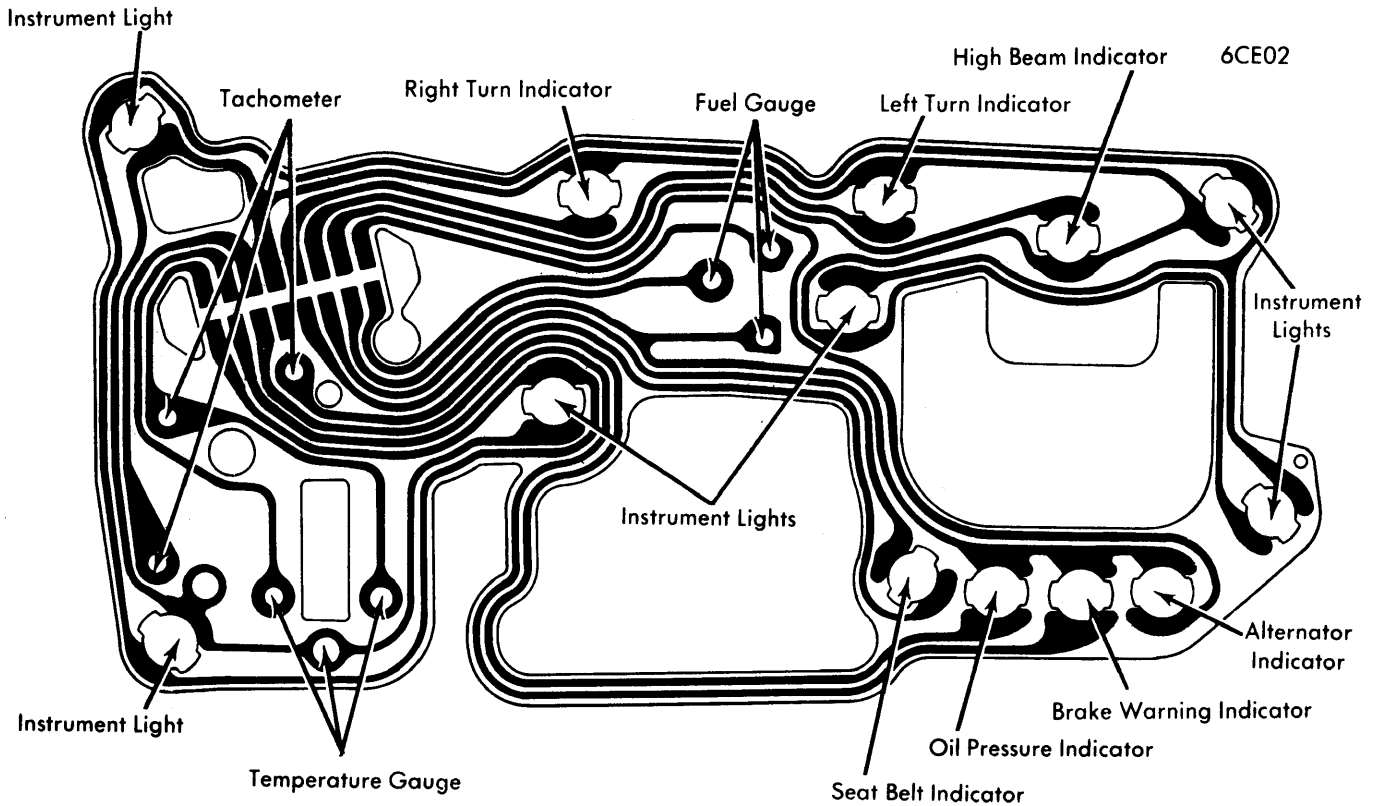

CHEVROLET (Cont.)

CHEVETTE (WITH GAUGES)

CHRYSLER CORP.