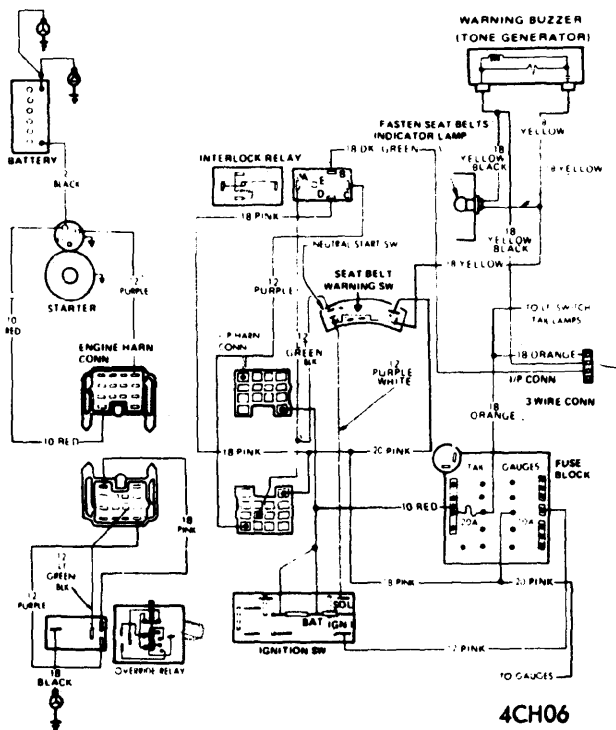

1975 Seat Belt Starter Interlock

CHEVROLET SEAT BELT STARTER INTERLOCK WIRING (AUTOMATIC TRANSMISSION)

OLDSMOBILE STARTER INTERLOCK WIRING

PONTIAC SEAT BELT STARTER INTERLOCK WIRING, AUTOMATIC TRANSMISSION (EXC. FIREBIRD)

PONTIAC SEAT BELT STARTER INTERLOCK WIRING, MANUAL TRANSMISSION (EXC. FIREBIRD)

1975 Seat Belt Starter Interlock

5P002

Ventura Column Shift

PONTIAC VENTURA & ASTRE STARTER INTERLOCK WIRING - MANUAL TRANSMISSION