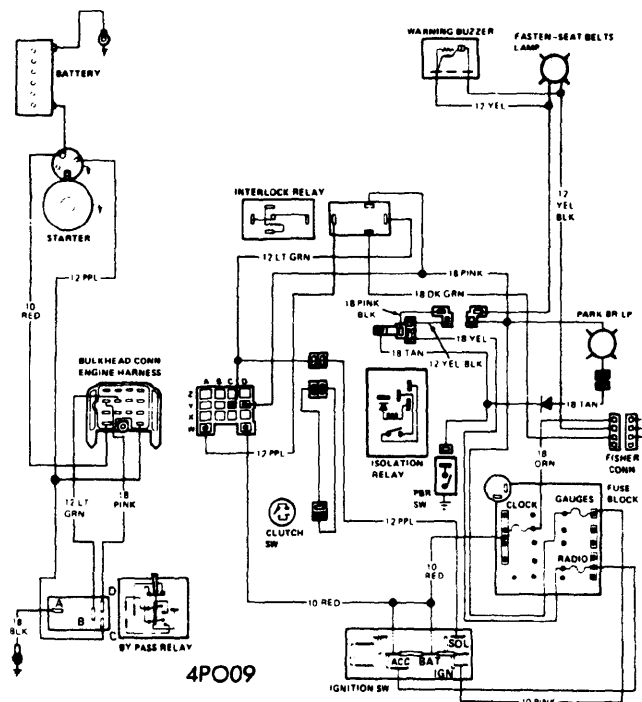

1975 Seat Belt Starter Interlock

CHEVROLET SEAT BELT STARTER INTERLOCK WIRING (AUTOMATIC TRANSMISSION)

OLDSMOBILE STARTER INTERLOCK WIRING

PONTIAC SEAT BELT STARTER INTERLOCK WIRING, AUTOMATIC TRANSMISSION (EXC. FIREBIRD)

PONTIAC SEAT BELT STARTER INTERLOCK WIRING, MANUAL TRANSMISSION (EXC. FIREBIRD)

1975 Seat Belt Starter Interlock

5P002

Ventura Column Shift

PONTIAC VENTURA & ASTRE STARTER INTERLOCK WIRING - MANUAL TRANSMISSION

PONTIAC VENTURA & ASTRE STARTER INTERLOCK WIRING - AUTOMATIC TRANSMISSION

PONTIAC (EXC. VENTURA & ASTRE) STARTER INTERLOCK WIRING - MANUAL TRANSMISSION

PONTIAC (EXC. VENTURA & ASTRE) STARTER INTERLOCK WIRING - AUTOMATIC TRANSMISSION