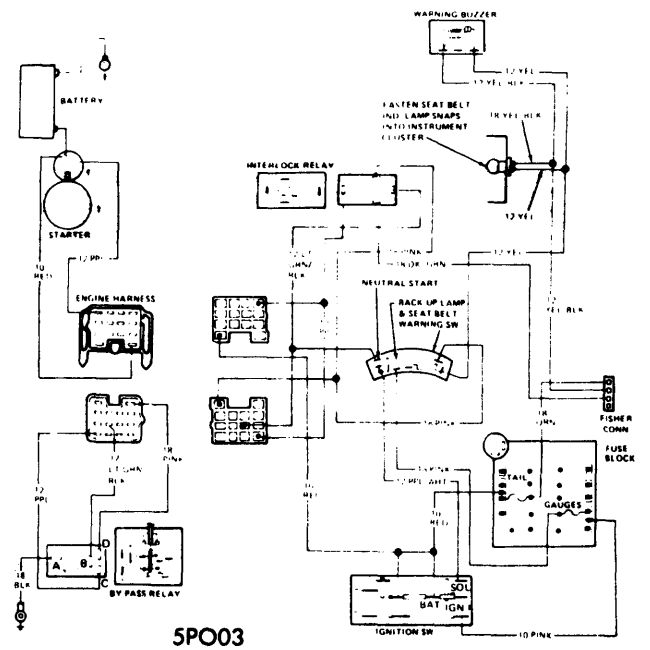

PONTIAC SEAT BELT STARTER INTERLOCK WIRING, MANUAL TRANSMISSION (EXC. FIREBIRD)

1975 Seat Belt Starter Interlock

5P002

Ventura Column Shift

PONTIAC VENTURA & ASTRE STARTER INTERLOCK WIRING - MANUAL TRANSMISSION