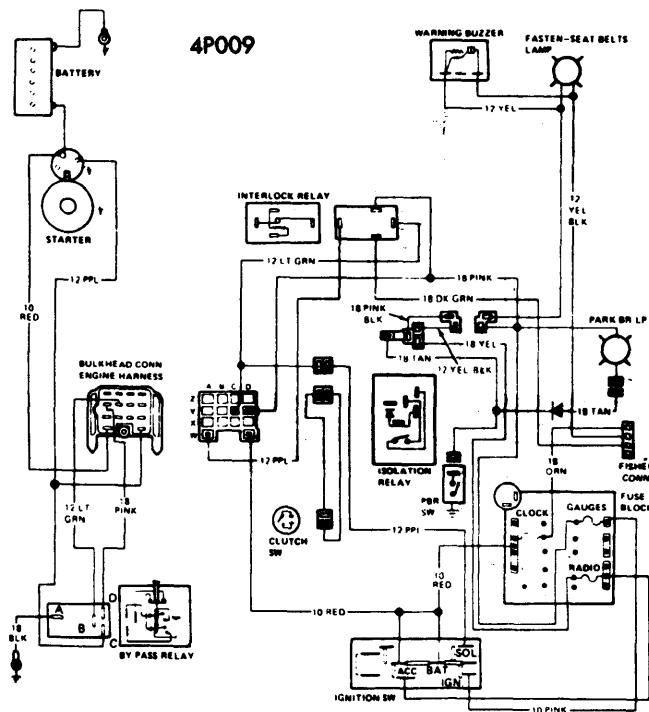

1975 Seat Belt Starter Interlock

CHEVROLET SEAT BELT STARTER INTERLOCK WIRING (AUTOMATIC TRANSMISSION)

OLDSMOBILE STARTER INTERLOCK WIRING

PONTIAC SEAT BELT STARTER INTERLOCK WIRING, AUTOMATIC TRANSMISSION (EXC. FIREBIRD)

PONTIAC SEAT BELT STARTER INTERLOCK WIRING, MANUAL TRANSMISSION (EXC. FIREBIRD)

1975 Seat Belt Starter Interlock

5P002

Ventura Column Shift

PONTIAC VENTURA & ASTRE STARTER INTERLOCK WIRING - MANUAL TRANSMISSION

PONTIAC VENTURA & ASTRE STARTER INTERLOCK WIRING - AUTOMATIC TRANSMISSION

PONTIAC (EXC. VENTURA & ASTRE) STARTER INTERLOCK WIRING - MANUAL TRANSMISSION

PONTIAC (EXC. VENTURA & ASTRE) STARTER INTERLOCK WIRING - AUTOMATIC TRANSMISSION