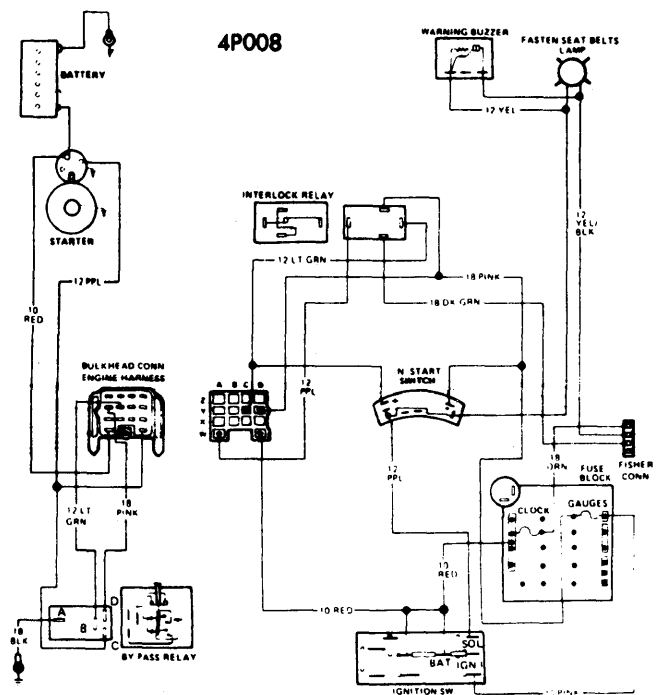

PONTIAC (EXC. VENTURA & ASTRE) STARTER INTERLOCK WIRING - AUTOMATIC TRANSMISSION