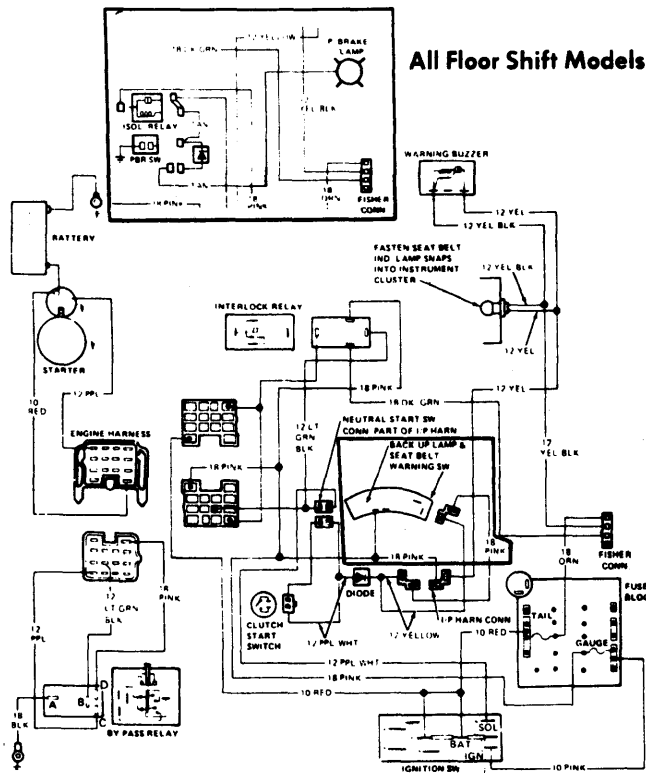

1975 Seat Belt Starter Interlock

CHEVROLET SEAT BELT STARTER INTERLOCK WIRING (AUTOMATIC TRANSMISSION)

OLDSMOBILE STARTER INTERLOCK WIRING

PONTIAC SEAT BELT STARTER INTERLOCK WIRING, AUTOMATIC TRANSMISSION (EXC. FIREBIRD)

PONTIAC SEAT BELT STARTER INTERLOCK WIRING, MANUAL TRANSMISSION (EXC. FIREBIRD)

1975 Seat Belt Starter Interlock

5P002

Ventura Column Shift

PONTIAC VENTURA & ASTRE STARTER INTERLOCK WIRING - MANUAL TRANSMISSION