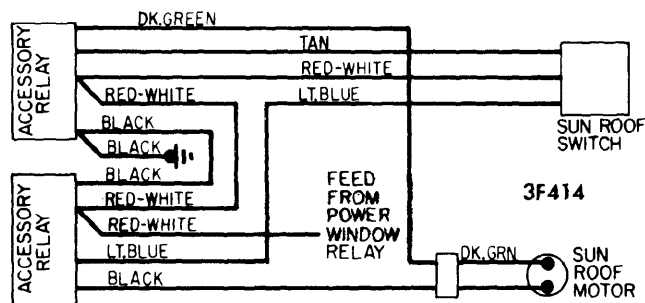

1975 Electric Sunroofs

CHRYSLER SUNROOF WIRING

RIVERIA SUNROOF WIRING

FORD MOTOR CO. SUNROOF WIRING DIAGRAM

**CENTURY, REGAL, CHEVELLE, MONTE CARLO, CUTLASS
LE MANS, GRAND PRIX & GRAND AM
SUNROOF WIRING DIAGRAM**

CADILLAC SUNROOF WIRING

**CHEVELLE, MONTE CARLO, LE MANS, GRAND PRIX
CUTLASS, CENTURY & REGAL SUNROOF WIRING**

CADILLAC SUNROOF WIRING DIAGRAM

**LE SABRE, ELECTRA & RIVIERA
SUNROOF WIRING DIAGRAM**