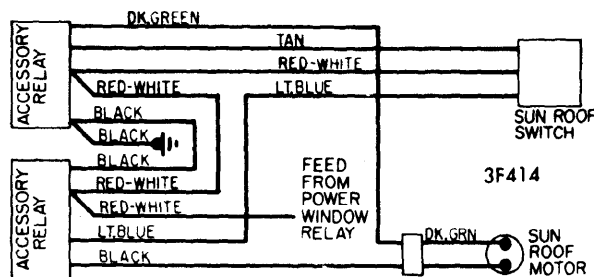

1975 Electric Sunroofs

CHRYSLER SUNROOF WIRING

RIVERIA SUNROOF WIRING

FORD MOTOR CO. SUNROOF WIRING DIAGRAM

**CENTURY, REGAL, CHEVELLE, MONTE CARLO, CUTLASS
LE MANS, GRAND PRIX & GRAND AM
SUNROOF WIRING DIAGRAM**

CADILLAC SUNROOF WIRING

**CHEVELLE, MONTE CARLO, LE MANS, GRAND PRIX
CUTLASS, CENTURY & REGAL SUNROOF WIRING**

CADILLAC SUNROOF WIRING DIAGRAM

**LE SABRE, ELECTRA & RIVIERA
SUNROOF WIRING DIAGRAM**