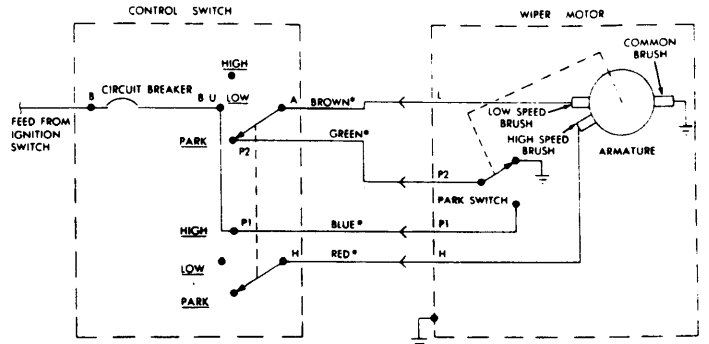

1975 Electric Windshield Wipers

AMERICAN MOTORS WIPER WIRING DIAGRAM (NON-CONCEALED WIPERS)

NOTE - CONTROL SWITCH AND PARK SWITCH ARE SHOWN IN THE OFF POSITION
* COLOR OF WIRE MAY BE DIFFERENT IN VEHICLE

5CH02

*COLOR OF WIRE MAY BE DIFFERENT IN VEHICLE

5CH03

CHRYSLER CORP. 2-SPEED MOTOR WIRING (CONCEALED WIPERS)

PARK -
LOW -
MED -
HIGH -

5CH04

CHRYSLER CORP. 3-SPEED MOTOR WIRING

4CA01