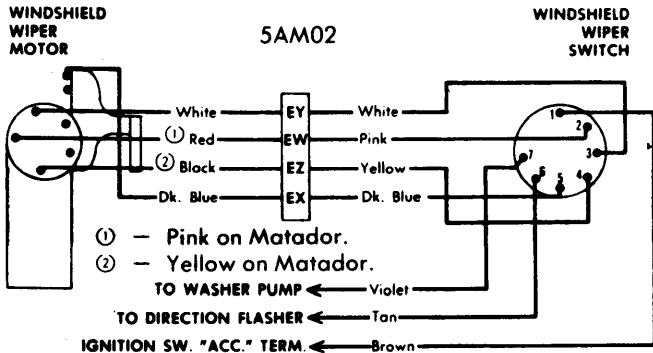

1975 Electric Windshield Wipers

AMERICAN MOTORS WIPER WIRING DIAGRAM (NON-CONCEALED WIPERS)

NOTE - CONTROL SWITCH AND PARK SWITCH ARE SHOWN IN THE OFF POSITION
* COLOR OF WIRE MAY BE DIFFERENT IN VEHICLE

5CH02

*COLOR OF WIRE MAY BE DIFFERENT IN VEHICLE

5CH03

CHRYSLER CORP. 2-SPEED MOTOR WIRING (CONCEALED WIPERS)

PARK -
LOW -
MED -
HIGH -

5CH04

CHRYSLER CORP. 3-SPEED MOTOR WIRING

4CA01