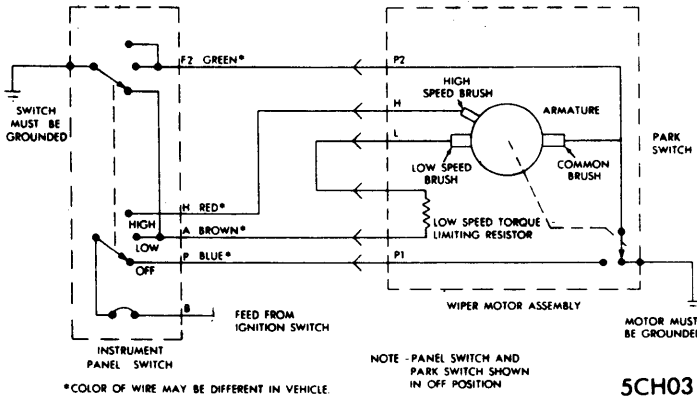

1975 Electric Windshield Wipers

AMERICAN MOTORS WIPER WIRING DIAGRAM (NON-CONCEALED WIPERS)

NOTE - CONTROL SWITCH AND PARK SWITCH ARE SHOWN IN THE OFF POSITION
* COLOR OF WIRE MAY BE DIFFERENT IN VEHICLE

5CH02

*COLOR OF WIRE MAY BE DIFFERENT IN VEHICLE

5CH03

CHRYSLER CORP. 2-SPEED MOTOR WIRING (CONCEALED WIPERS)

PARK -
LOW -
MED -
HIGH -

5CH04

CHRYSLER CORP. 3-SPEED MOTOR WIRING

4CA01