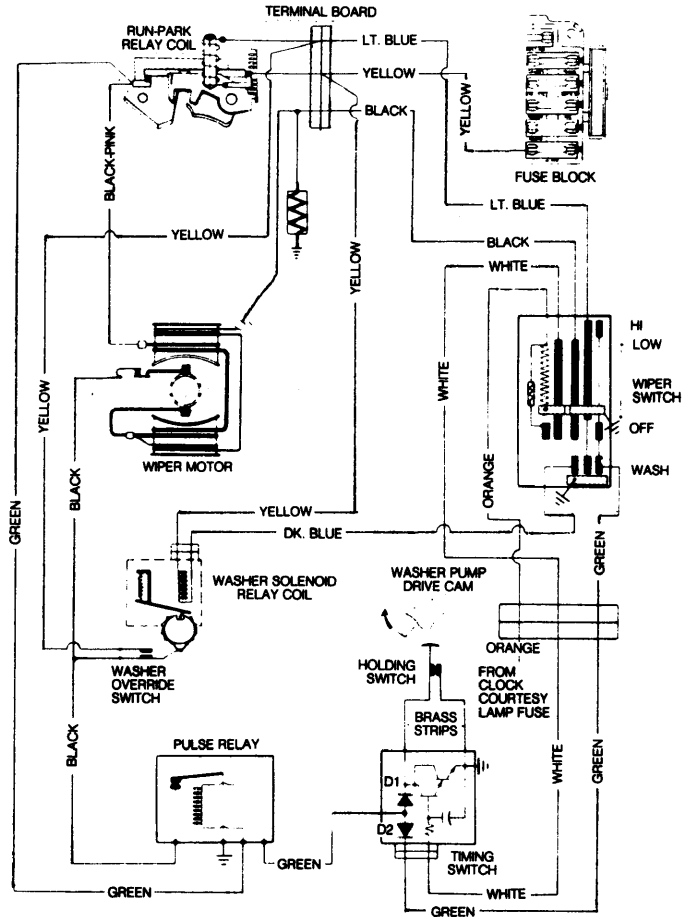

5CH02

*COLOR OF WIRE MAY BE DIFFERENT IN VEHICLE

5CH03

CHRYSLER CORP. 2-SPEED MOTOR WIRING (CONCEALED WIPERS)

PARK -
LOW -
MED -
HIGH -

5CH04

CHRYSLER CORP. 3-SPEED MOTOR WIRING

4CA01

GENERAL MOTORS MODIFIED PULSE WIPER WIRING

1975 Electric Windshield Wipers

GENERAL MOTORS ROUND-MOTOR WIPER SYSTEM WIRING

PULSE WIPER WIRING DIAGRAM (CADILLAC)

4GM01

PULSE WIPER WIRING DIAGRAM (OLDSMOBILE)