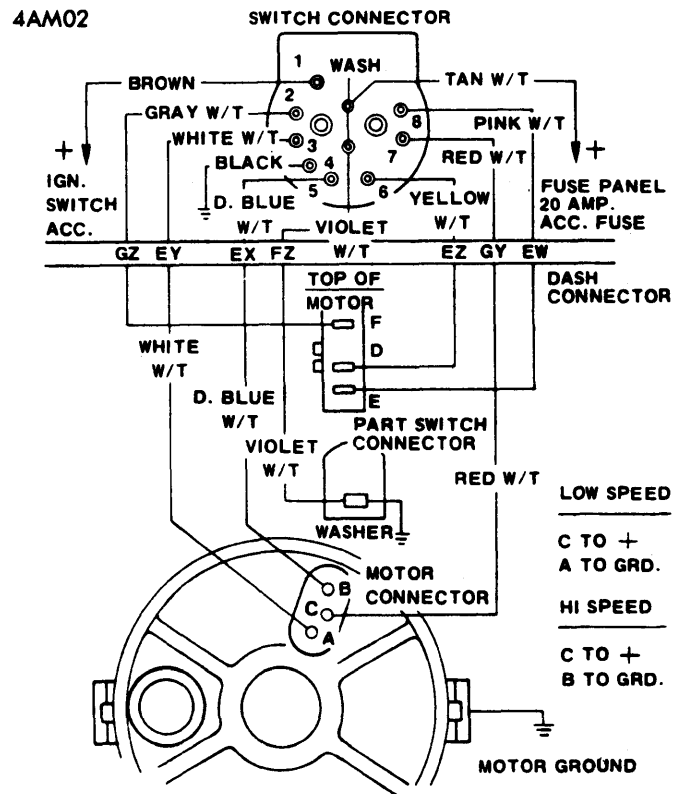

1975 Electric Window Controls

GENERAL MOTORS POWER TAILGATE WINDOW WIRING

CORVETTE POWER WINDOW WIRING

1975 Electric Windshield Wipers

AMERICAN MOTORS
WIPER WIRING DIAGRAM WITH GOVERNOR
(CONCEALED WIPERS)

AMERICAN MOTORS
WIPER WIRING DIAGRAM WITHOUT GOVERNOR
(CONCEALED WIPERS)

1975 Electric Windshield Wipers

AMERICAN MOTORS WIPER WIRING DIAGRAM (NON-CONCEALED WIPERS)

CHRYSLER CORP. 2-SPEED MOTOR WIRING (NON-CONCEALED WIPERS) 5CH02