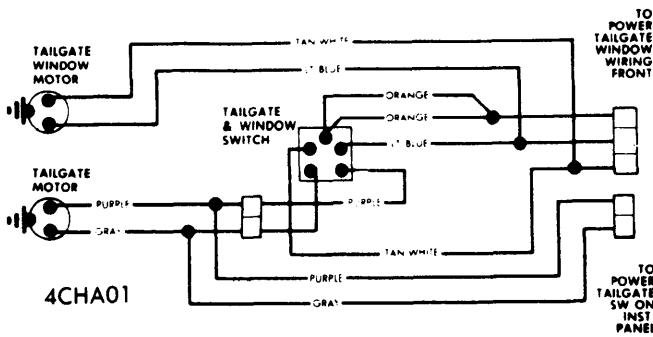

1975 Electric Window Controls

GENERAL MOTORS POWER TAILGATE WINDOW WIRING

CORVETTE POWER WINDOW WIRING

1975 Electric Windshield Wipers

AMERICAN MOTORS
WIPER WIRING DIAGRAM WITH GOVERNOR
(CONCEALED WIPERS)

AMERICAN MOTORS
WIPER WIRING DIAGRAM WITHOUT GOVERNOR
(CONCEALED WIPERS)

1975 Electric Windshield Wipers

AMERICAN MOTORS WIPER WIRING DIAGRAM (NON-CONCEALED WIPERS)

CHRYSLER CORP. 2-SPEED MOTOR WIRING (NON-CONCEALED WIPERS) 5CH02

CHRYSLER CORP. 2-SPEED MOTOR WIRING (CONCEALED WIPERS) 5CH03

CHRYSLER CORP. 3-SPEED MOTOR WIRING 5CH04

4CA01

GENERAL MOTORS MODIFIED PULSE WIPER WIRING