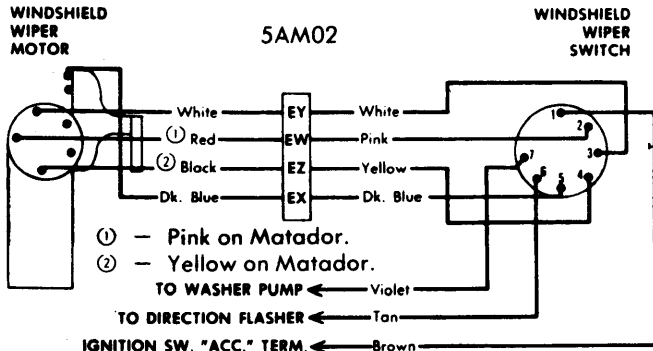

1975 Electric Window Controls

GENERAL MOTORS POWER TAILGATE WINDOW WIRING

CORVETTE POWER WINDOW WIRING

1975 Electric Windshield Wipers

AMERICAN MOTORS
WIPER WIRING DIAGRAM WITH GOVERNOR
(CONCEALED WIPERS)

AMERICAN MOTORS
WIPER WIRING DIAGRAM WITHOUT GOVERNOR
(CONCEALED WIPERS)

1975 Electric Windshield Wipers

AMERICAN MOTORS WIPER WIRING DIAGRAM (NON-CONCEALED WIPERS)

CHRYSLER CORP. 2-SPEED MOTOR WIRING (NON-CONCEALED WIPERS) 5CH02