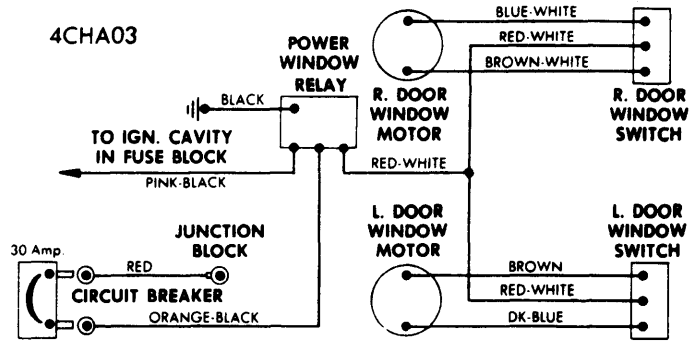

1975 Electric Window Controls

GENERAL MOTORS POWER TAILGATE WINDOW WIRING

CORVETTE POWER WINDOW WIRING

1975 Electric Windshield Wipers

AMERICAN MOTORS
WIPER WIRING DIAGRAM WITH GOVERNOR
(CONCEALED WIPERS)

AMERICAN MOTORS
WIPER WIRING DIAGRAM WITHOUT GOVERNOR
(CONCEALED WIPERS)

1975 Electric Windshield Wipers

AMERICAN MOTORS WIPER WIRING DIAGRAM (NON-CONCEALED WIPERS)

CHRYSLER CORP. 2-SPEED MOTOR WIRING (NON-CONCEALED WIPERS) 5CH02