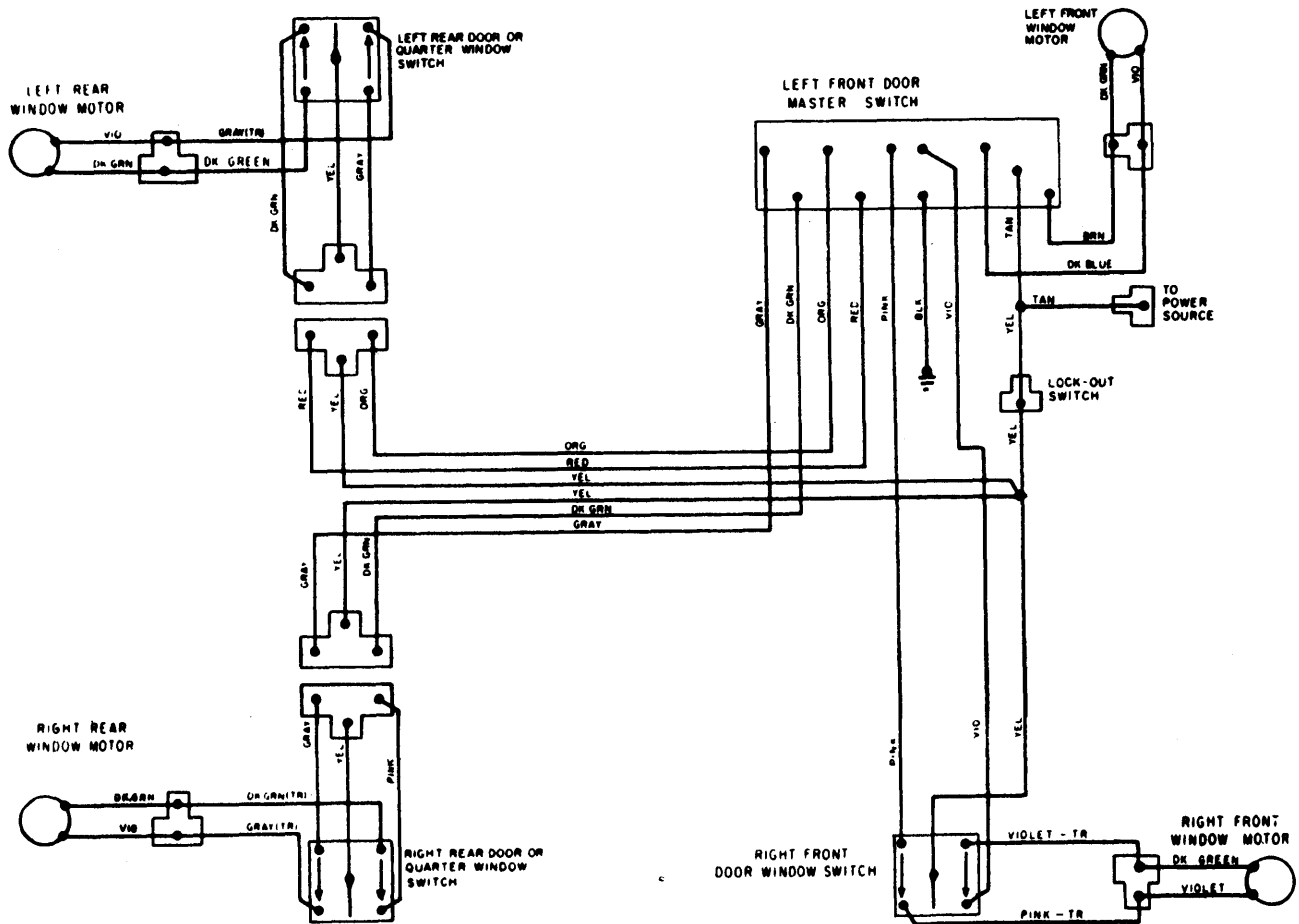

# 1975 Electric Window Controls

6-131

AMERICAN MOTORS POWER WINDOW WIRING

AMERICAN MOTORS TAILGATE WINDOW WIRING

4CRA02

# 1975 Electric Window Controls

**CHRYSLER CORP. TAILGATE WINDOW WIRING**

**FORD & MERCURY POWER WINDOW WIRING**

**GRANADA, MONARCH, TORINO, MONTEGO, ELITE & COUGAR 2DR. POWER WINDOW WIRING**

**LINCOLN CONTINENTAL POWER WINDOW WIRING**