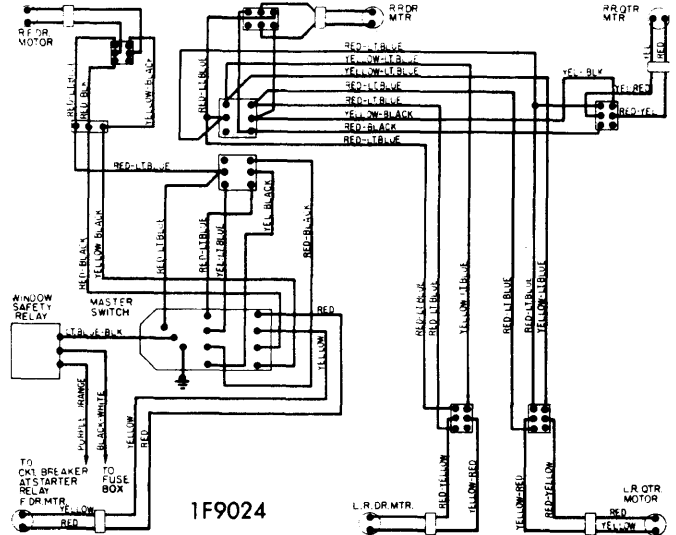

# 1975 Electric Window Controls

**CHRYSLER CORP. TAILGATE WINDOW WIRING**

**FORD & MERCURY POWER WINDOW WIRING**

**GRANADA, MONARCH, TORINO, MONTEGO, ELITE & COUGAR 2DR. POWER WINDOW WIRING**

**LINCOLN CONTINENTAL POWER WINDOW WIRING**