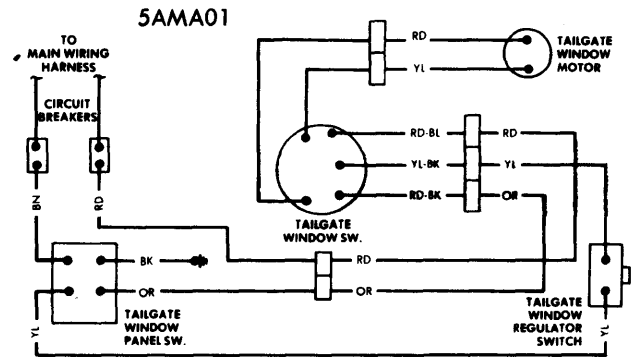

# 1975 Electric Window Controls

6-131

AMERICAN MOTORS POWER WINDOW WIRING

AMERICAN MOTORS TAILGATE WINDOW WIRING

4CRA02

# 1975 Electric Window Controls

**CHRYSLER CORP. TAILGATE WINDOW WIRING**

**FORD & MERCURY POWER WINDOW WIRING**

**GRANADA, MONARCH, TORINO, MONTEGO, ELITE & COUGAR 2DR. POWER WINDOW WIRING**

**LINCOLN CONTINENTAL POWER WINDOW WIRING**